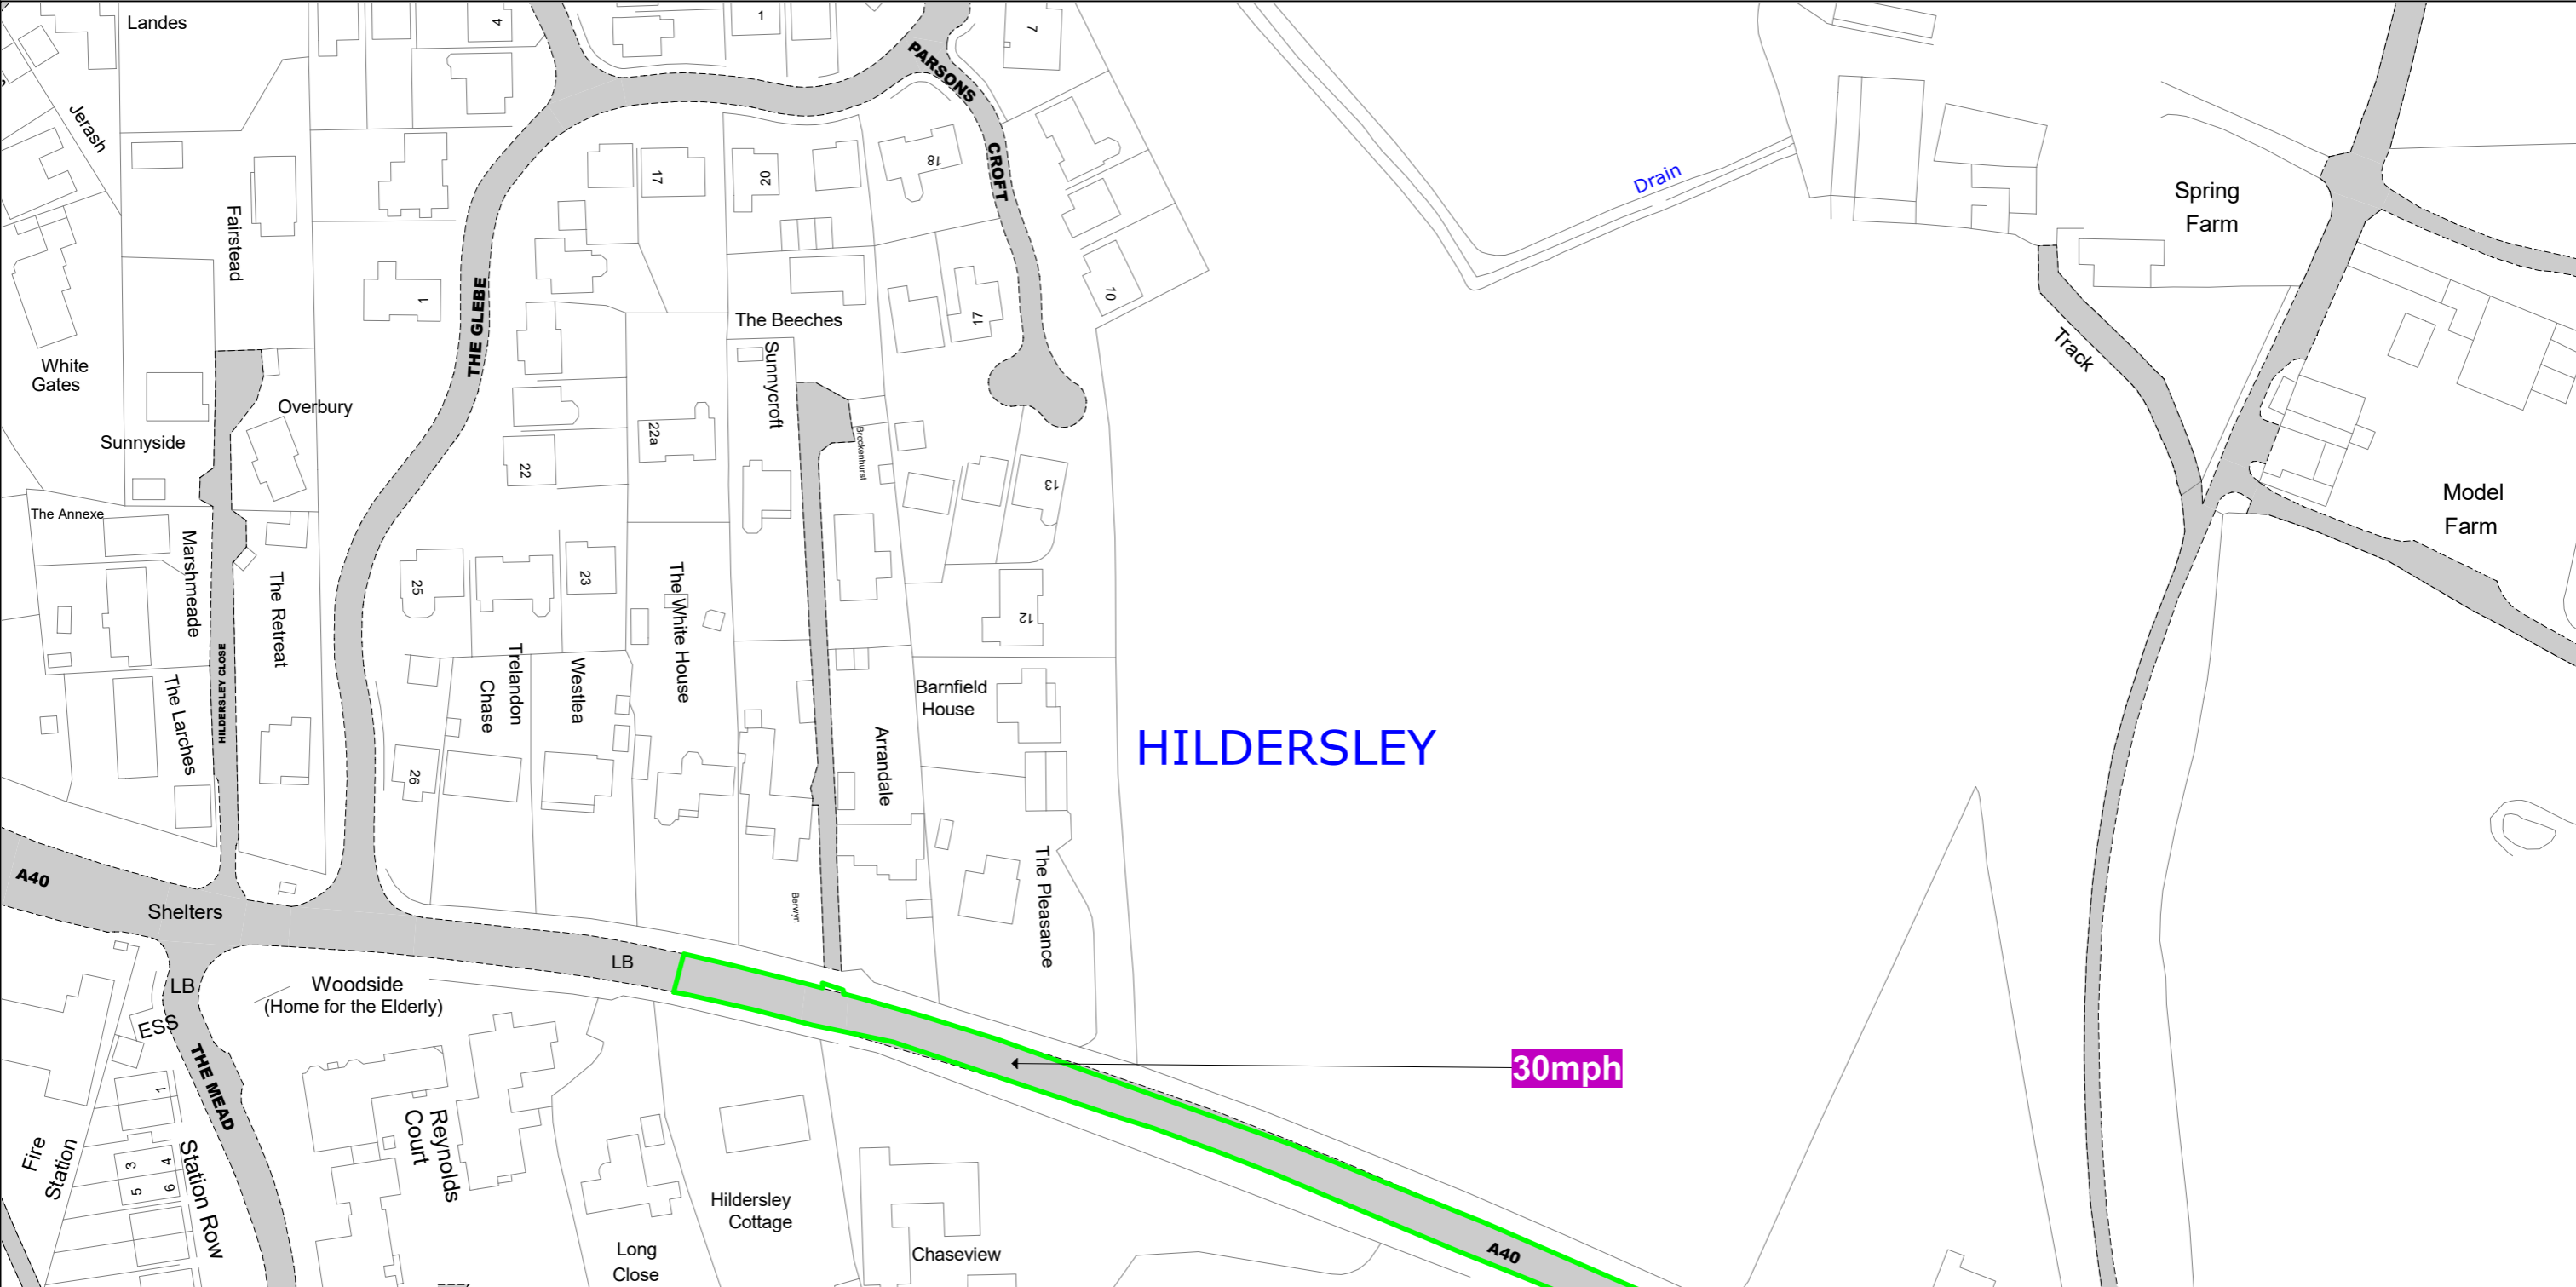

Herefordshire Council (Speed Limit) (Consolidation) Order 2022

SCALE - 1 : 1250 at A3 size

NOTE: SEE SPEED LIMITS MAP SCHEDULE LEGEND FOR RESTRICTIONS DISPLAYED
 Roads on this Map Tile may be subject to maximum speed limits not imposed by this Order.
 This map is reproduced from Ordnance Survey material with the permission of Ordnance Survey on behalf of the Controller of Her Majesty's Stationery Office © Crown Copyright. Unauthorised reproduction infringes Crown copyright and may lead to prosecution or civil proceedings.
 Herefordshire County Council
 Licence No: 100024168 2024

Status:
 Map Tile Reference: Tile Ref: HP83
 Sheet Revision Number: DRAFT
 Sheet Active From: