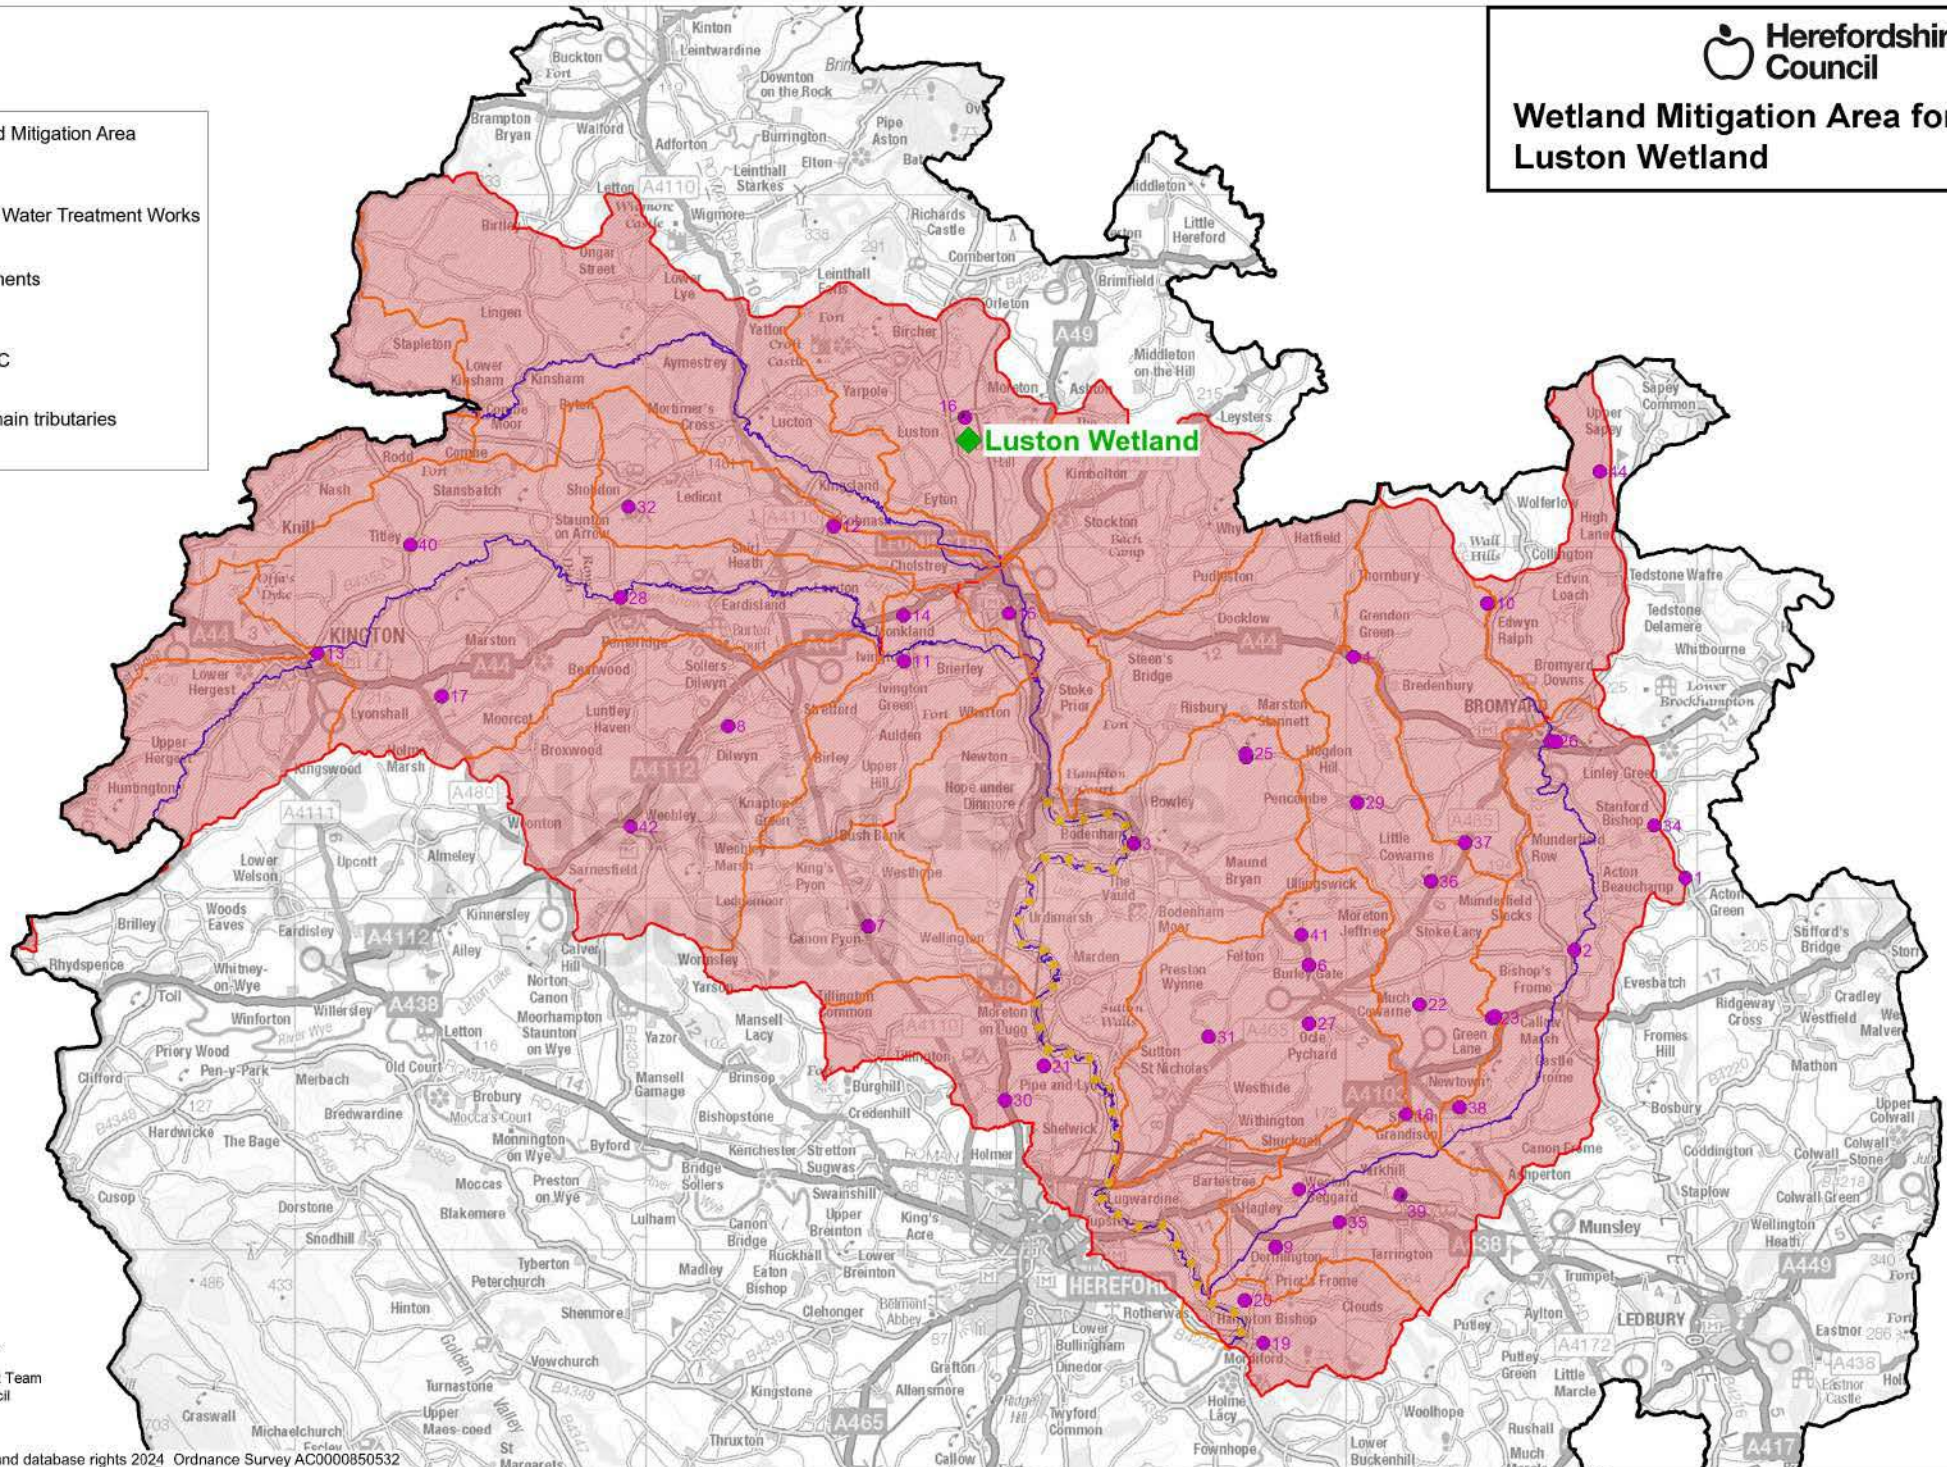

Wetland Mitigation Area for Luston Wetland

Luston Wetland Mitigation Area

DCWW Waste Water Treatment Works

EA Sub-catchments

River Lugg SAC

River Lugg + main tributaries

Luston Wetland

Scale: Not to scale
 Natural Environment Team
 Herefordshire Council
 Plough Lane
 Hereford HR4 0LE