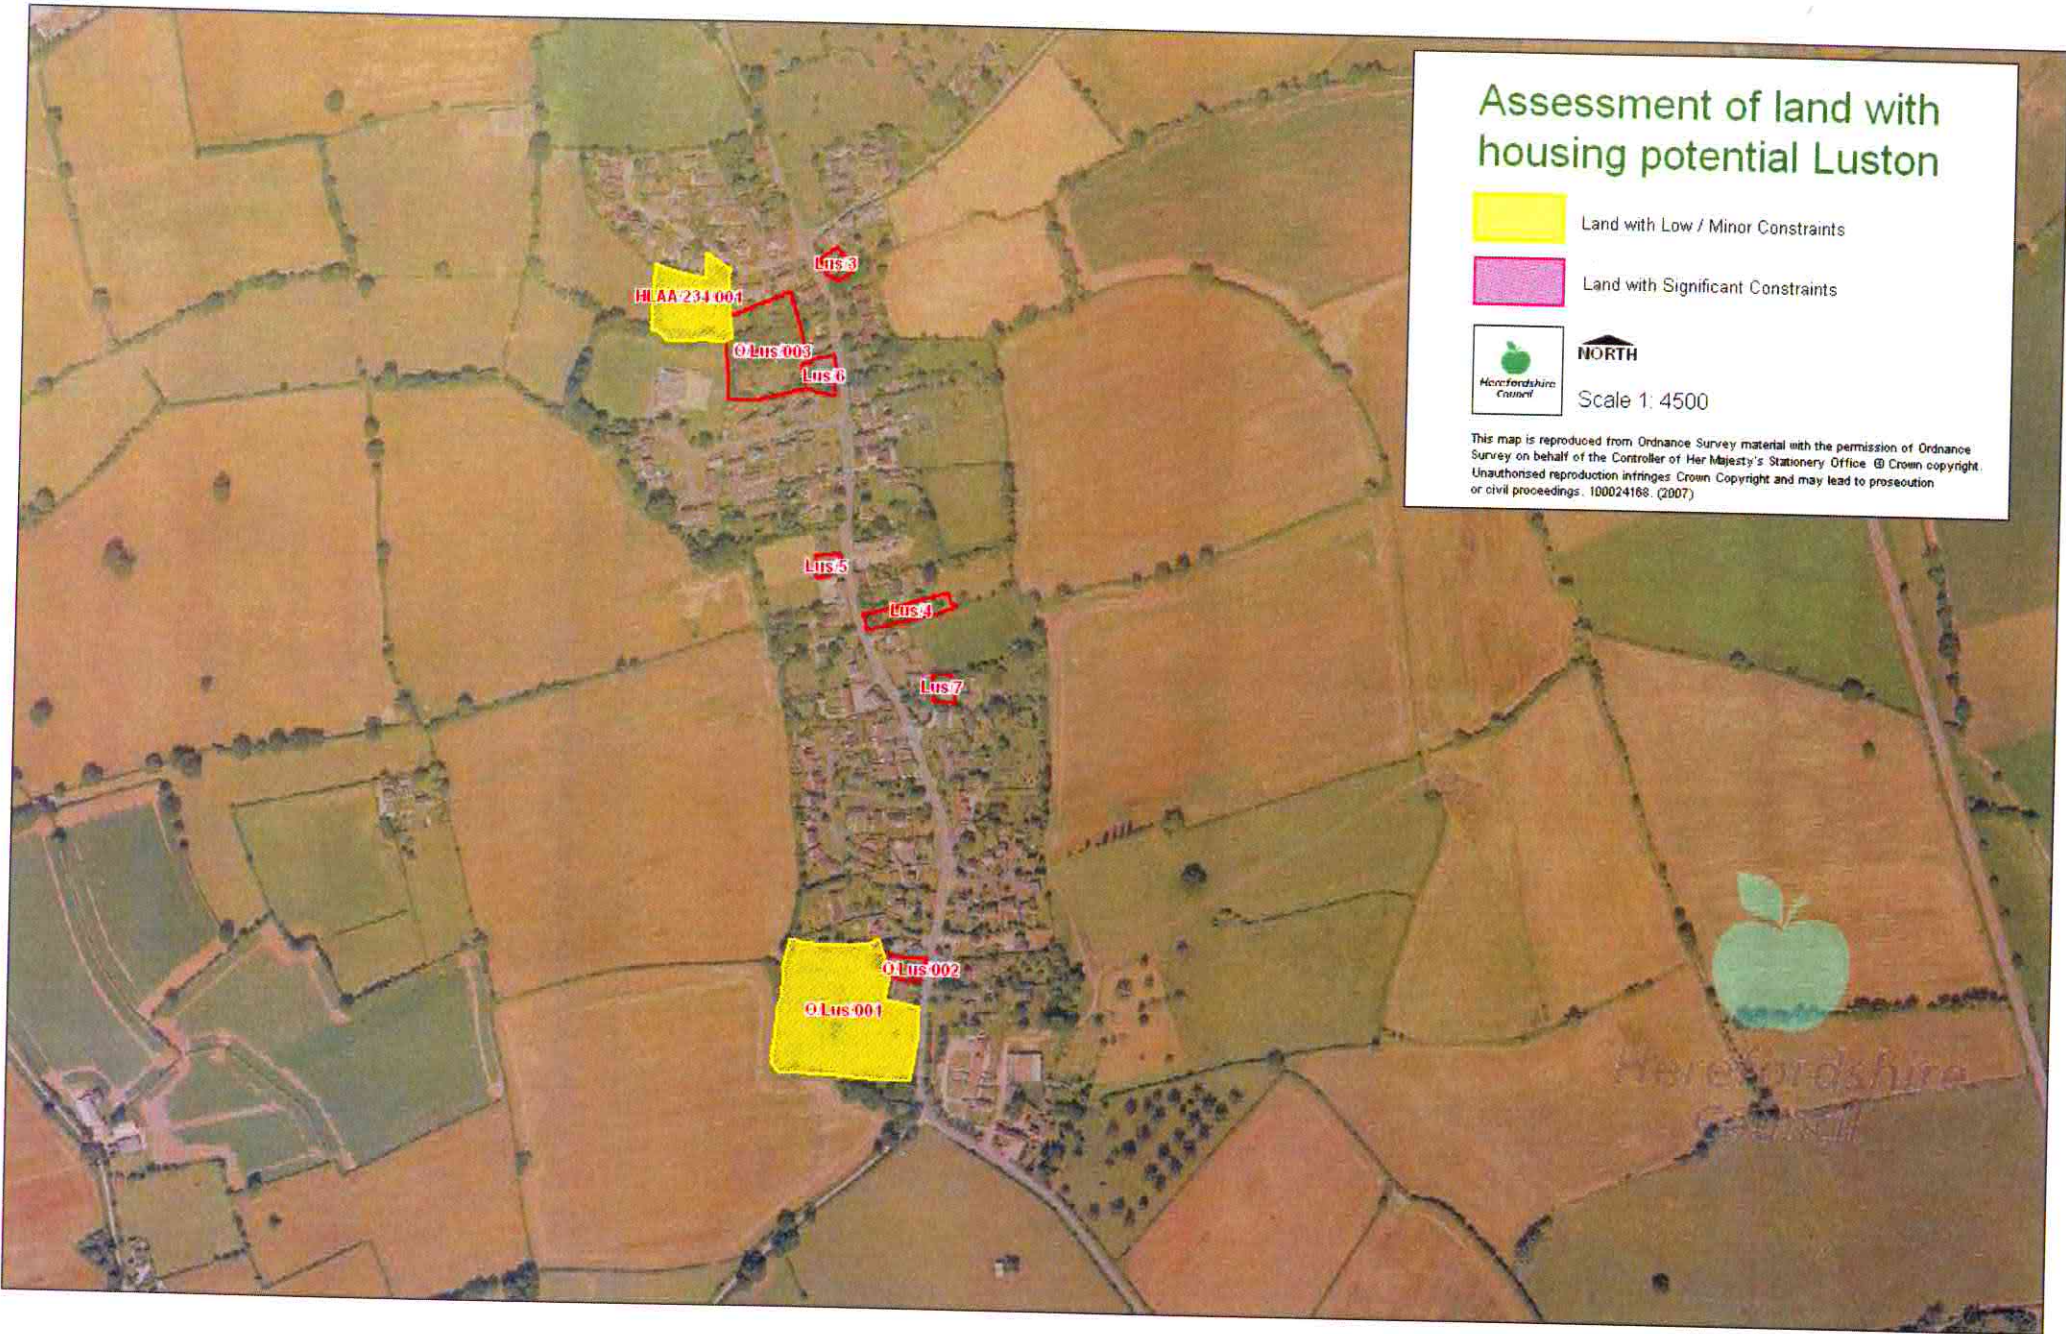

Assessment of land with housing potential Luston

 Land with Low / Minor Constraints

 Land with Significant Constraints

NORTH
Scale 1: 4500

This map is reproduced from Ordnance Survey material with the permission of Ordnance Survey on behalf of the Controller of Her Majesty's Stationery Office. © Crown copyright. Unauthorised reproduction infringes Crown Copyright and may lead to prosecution or civil proceedings. 100024168. (2007)