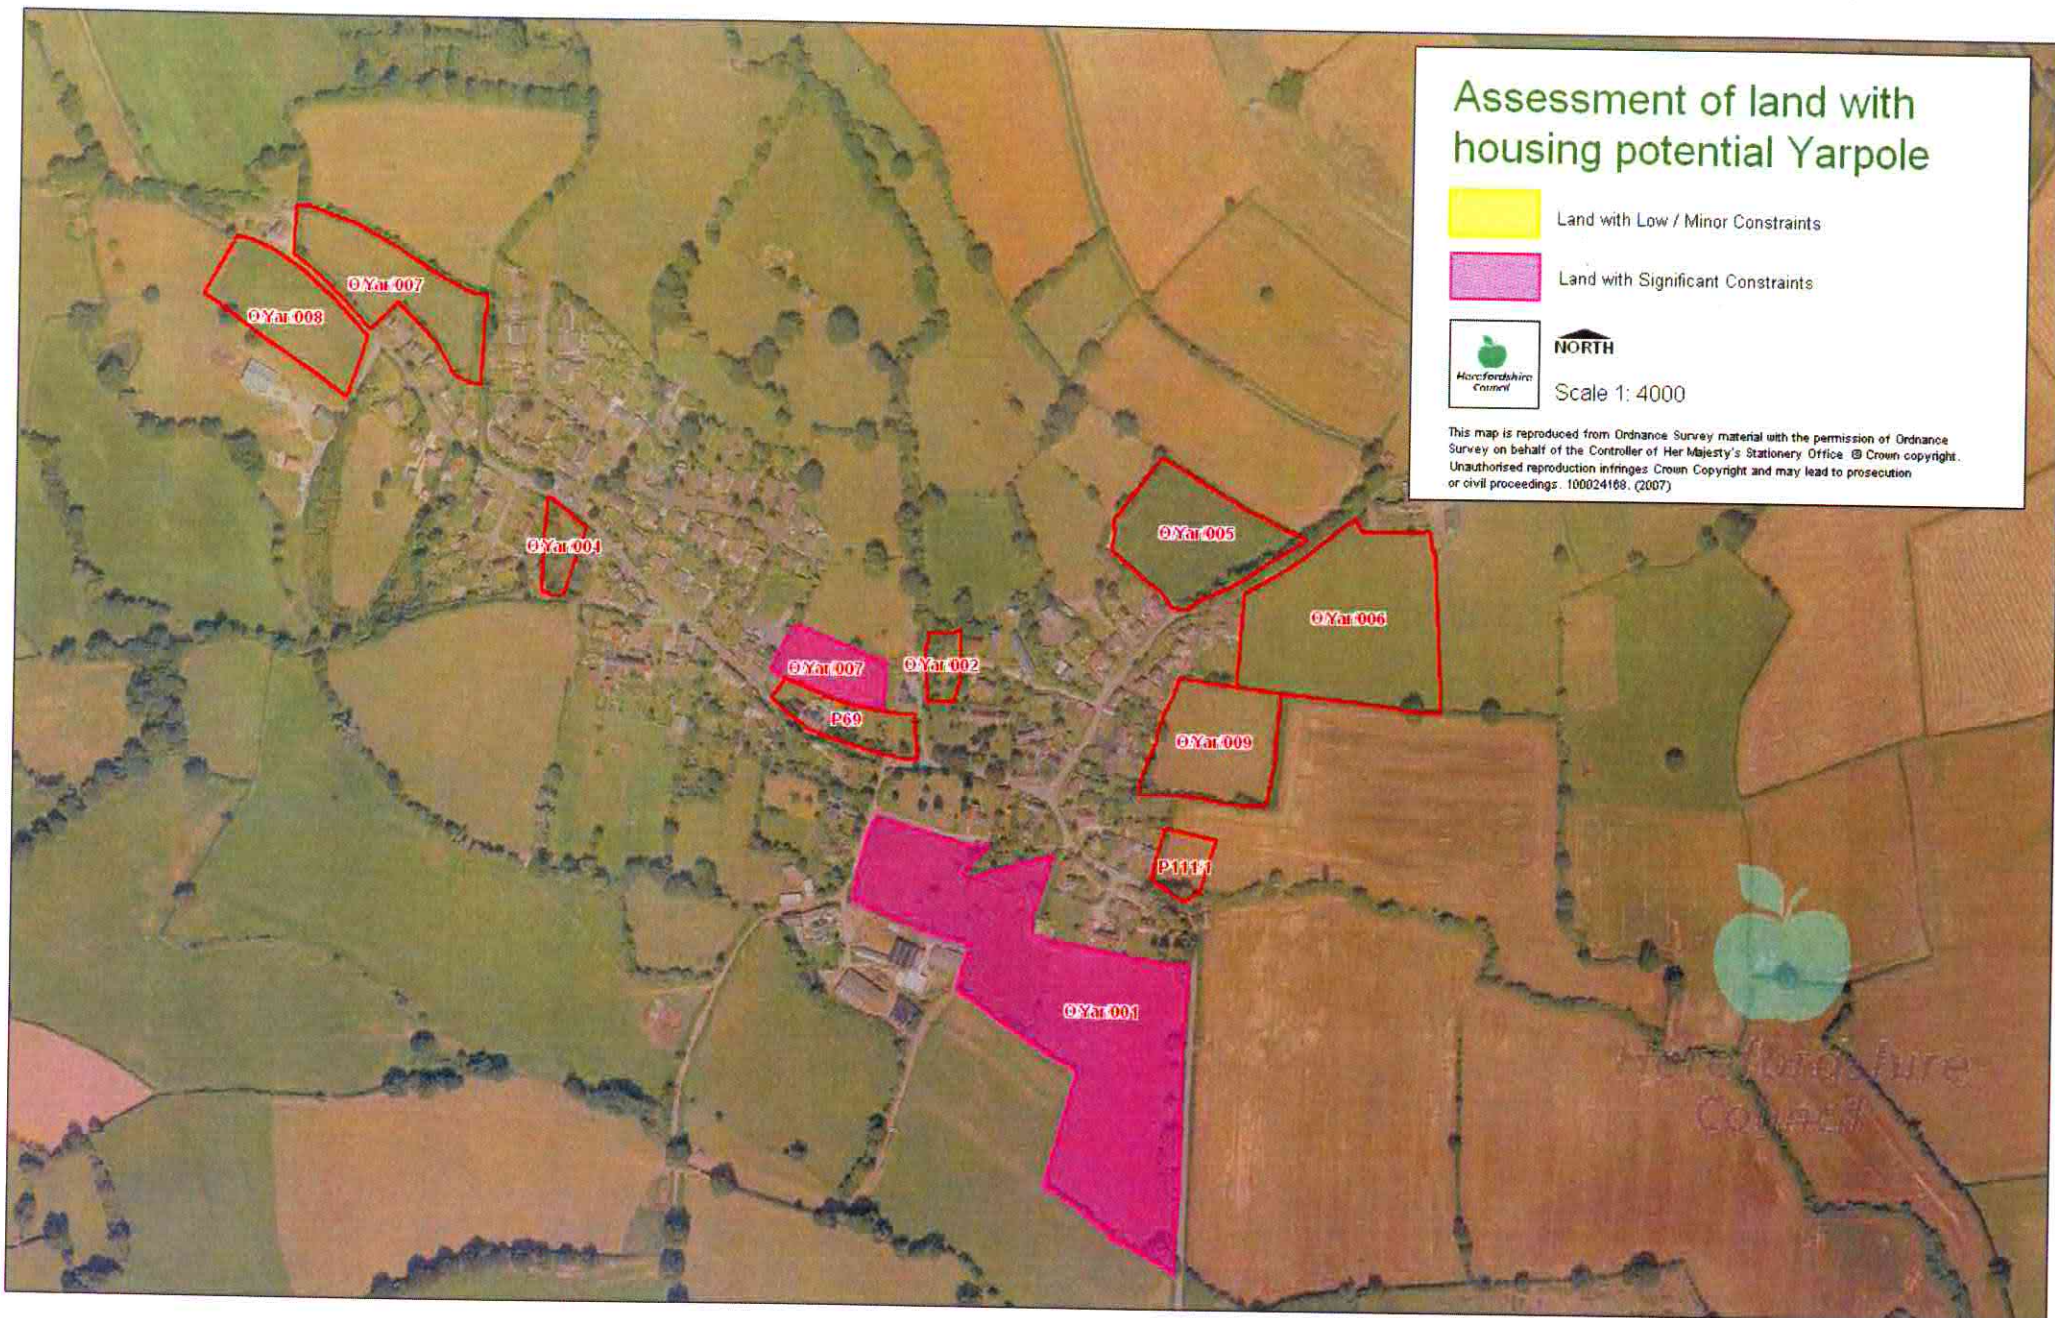

Assessment of land with housing potential Yarpole

 Land with Low / Minor Constraints

 Land with Significant Constraints

 NORTH

Scale 1: 4000

This map is reproduced from Ordnance Survey material with the permission of Ordnance Survey on behalf of the Controller of Her Majesty's Stationery Office. © Crown copyright. Unauthorised reproduction infringes Crown Copyright and may lead to prosecution or civil proceedings. 100024168. (2007)