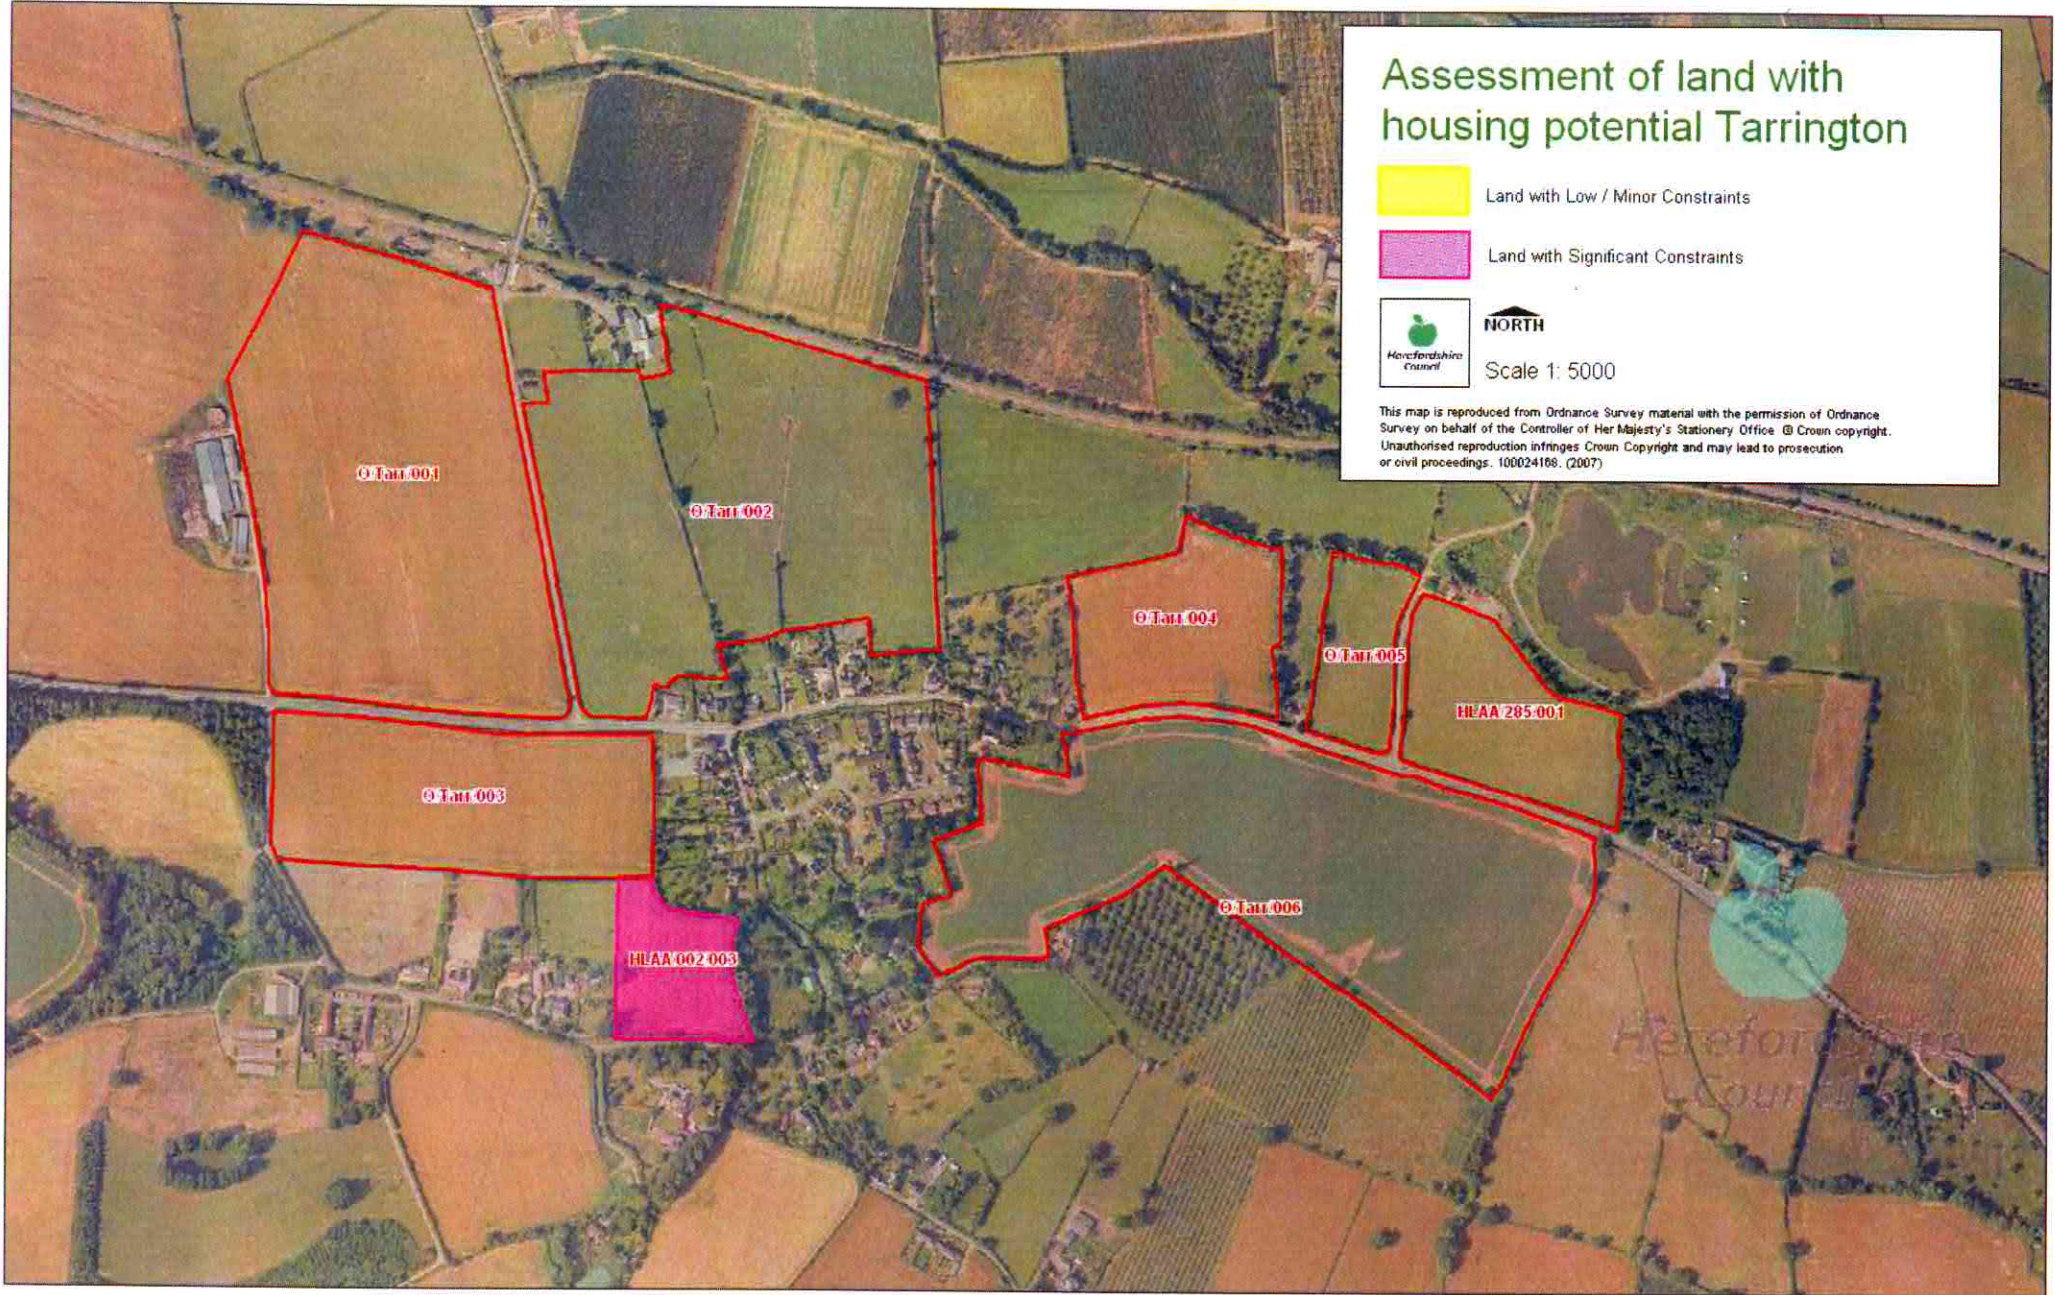

Assessment of land with housing potential Tarrington

-  Land with Low / Minor Constraints
-  Land with Significant Constraints

NORTH

Scale 1: 5000

This map is reproduced from Ordnance Survey material with the permission of Ordnance Survey on behalf of the Controller of Her Majesty's Stationery Office. © Crown copyright. Unauthorised reproduction infringes Crown Copyright and may lead to prosecution or civil proceedings. 100024168. (2007)