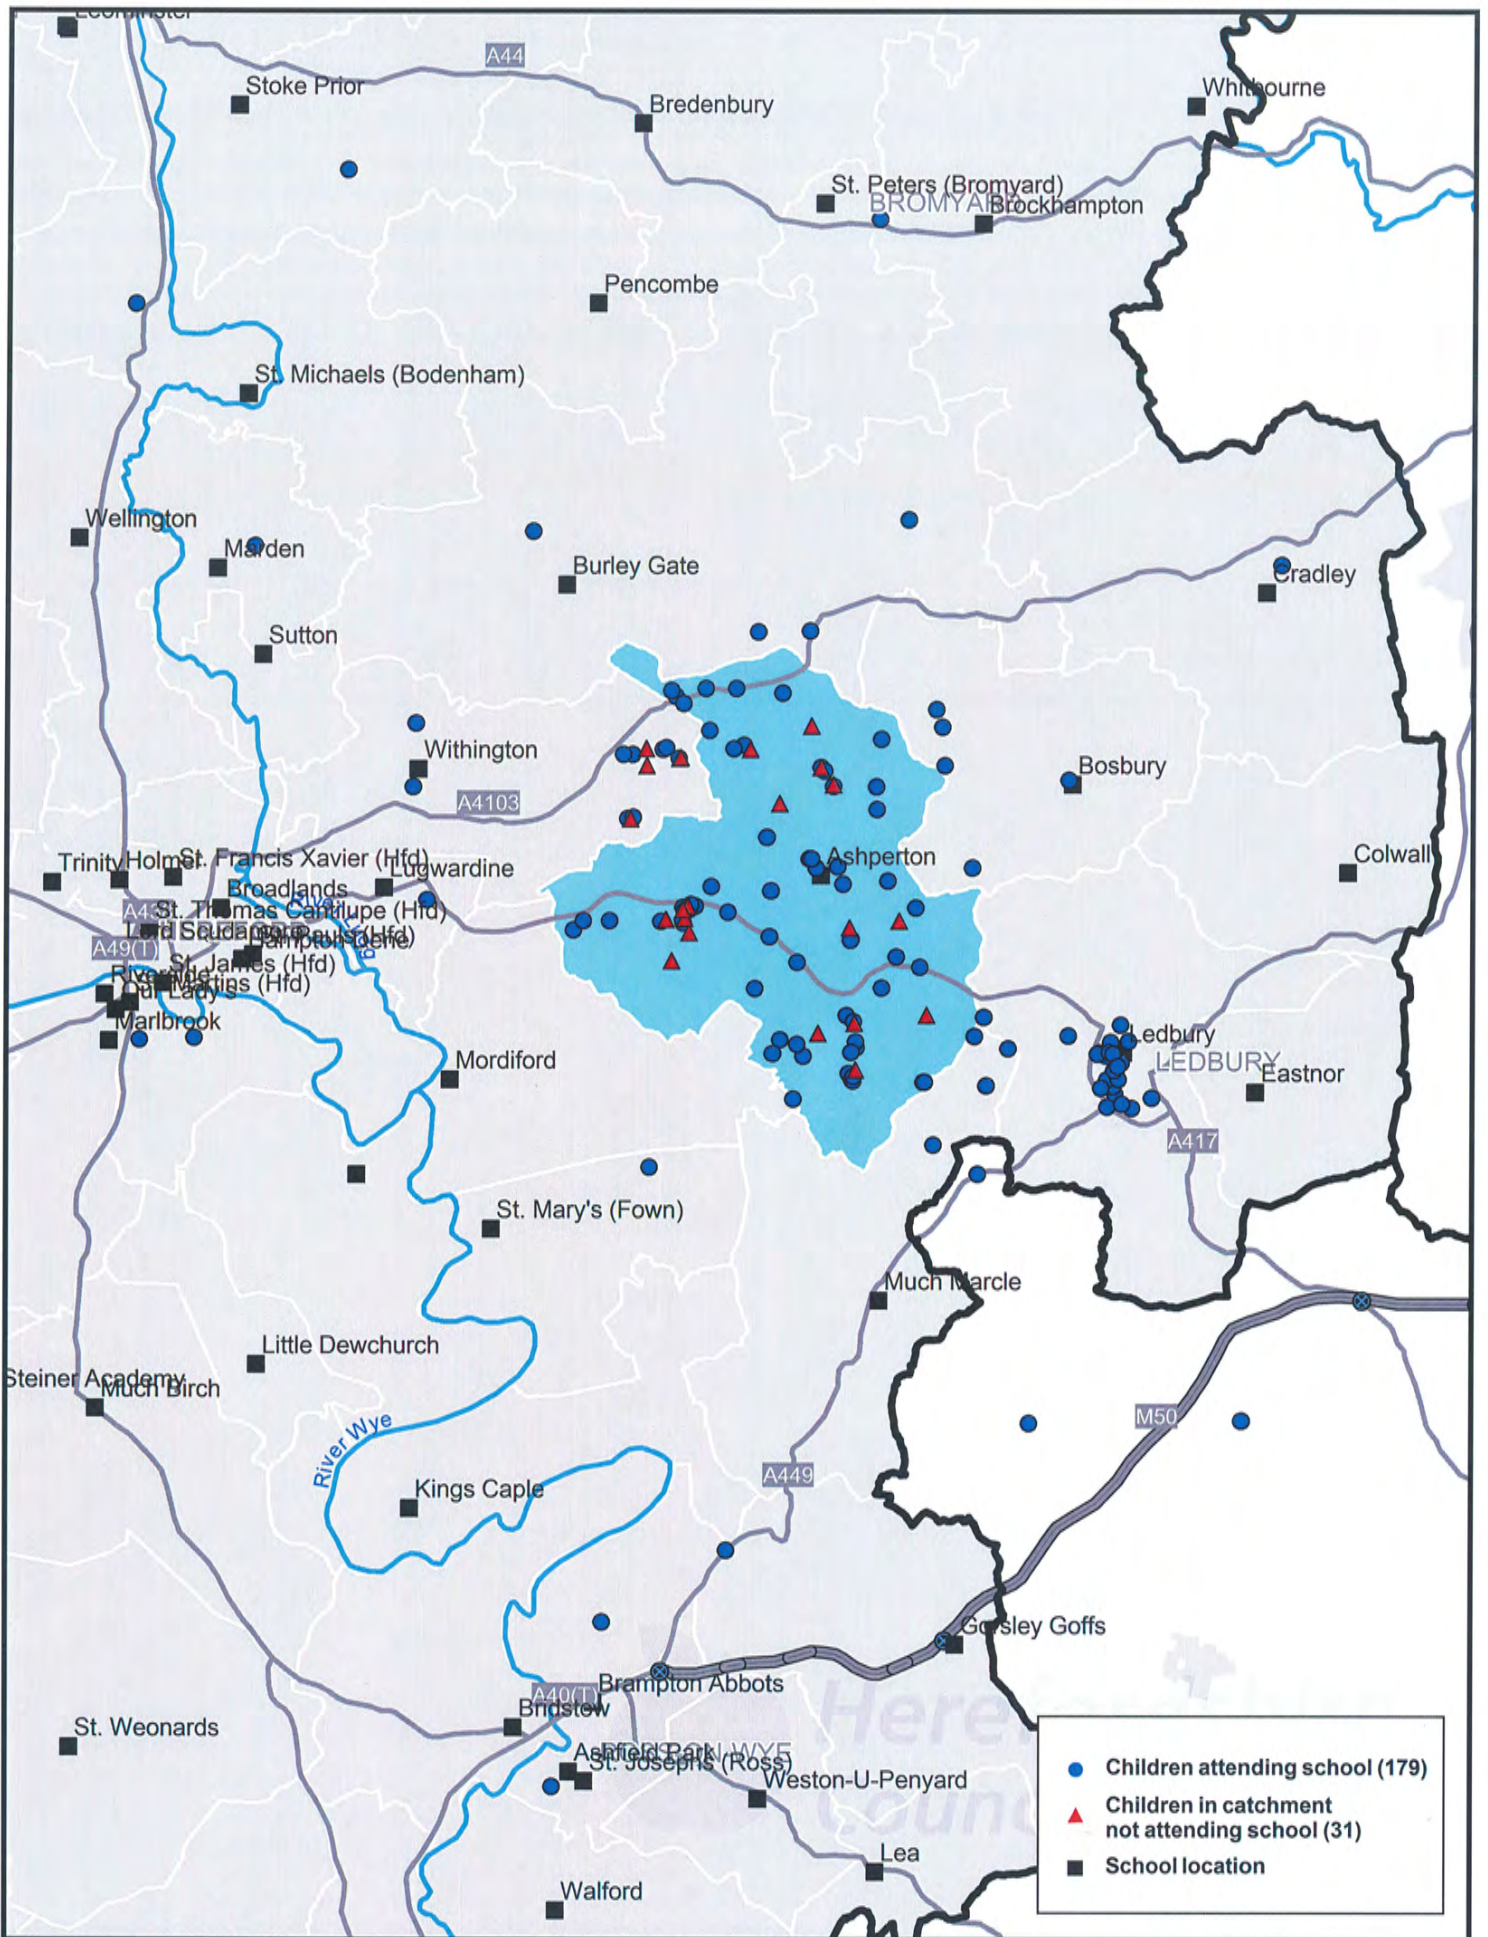

Distribution of Children Attending Ashperton Primary Academy or Where it is the Nearest School

Scale 1:150,000

Map produced February 2015 using Autumn Term 2014 School Census Data
 © Crown copyright and database rights (2015) Ordnance Survey (100024168)

Education & Commissioning
 Children's Wellbeing
 Herefordshire Council
 Plough Lane
 Hereford, HR4 0LE

Distribution of Children Attending Ashperton Primary Academy or Resident in its Catchment Area

Scale 1:150,000

Map produced February 2015 using Autumn Term 2014 School Census Data
 © Crown copyright and database rights (2015) Ordnance Survey (100024168)

Education & Commissioning
 Children's Wellbeing
 Herefordshire Council
 Plough Lane
 Hereford, HR4 0LE