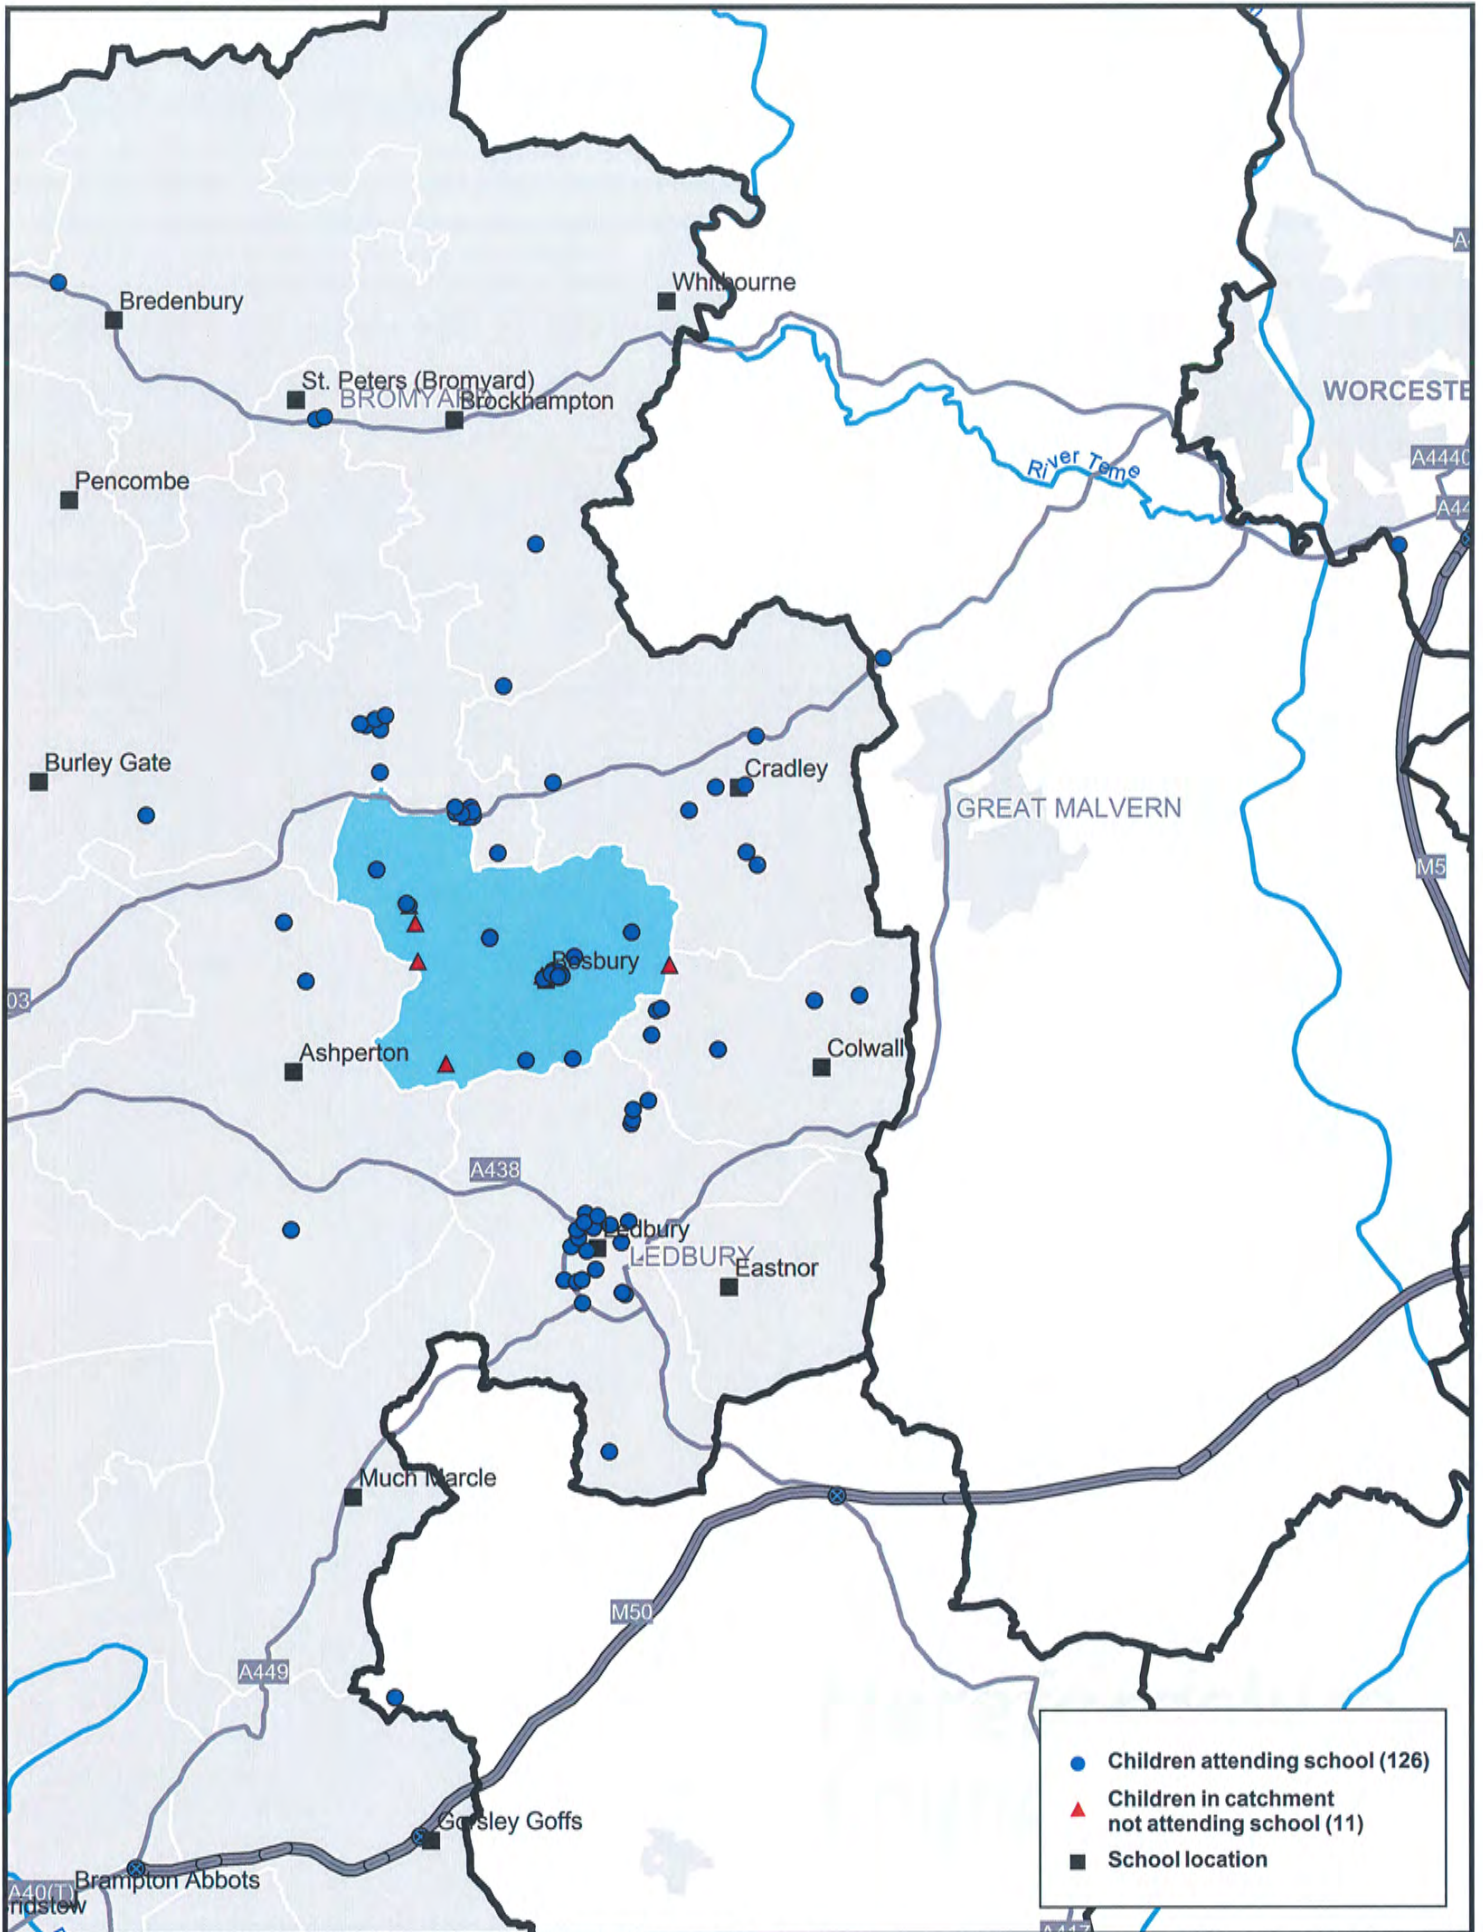

Distribution of Children Attending Bosbury CE Primary School or Where it is the Nearest School

Scale 1:150,000

Map produced February 2015 using Autumn Term 2014 School Census Data
 © Crown copyright and database rights (2015) Ordnance Survey (100024168)

Education & Commissioning
 Children's Wellbeing
 Herefordshire Council
 Plough Lane
 Hereford, HR4 0LE

Distribution of Children Attending Bosbury CE Primary School or Resident in its Catchment Area

Scale 1:150,000

Map produced February 2015 using Autumn Term 2014 School Census Data
 © Crown copyright and database rights (2015) Ordnance Survey (100024168)

Education & Commissioning
 Children's Wellbeing
 Herefordshire Council
 Plough Lane
 Hereford, HR4 0LE