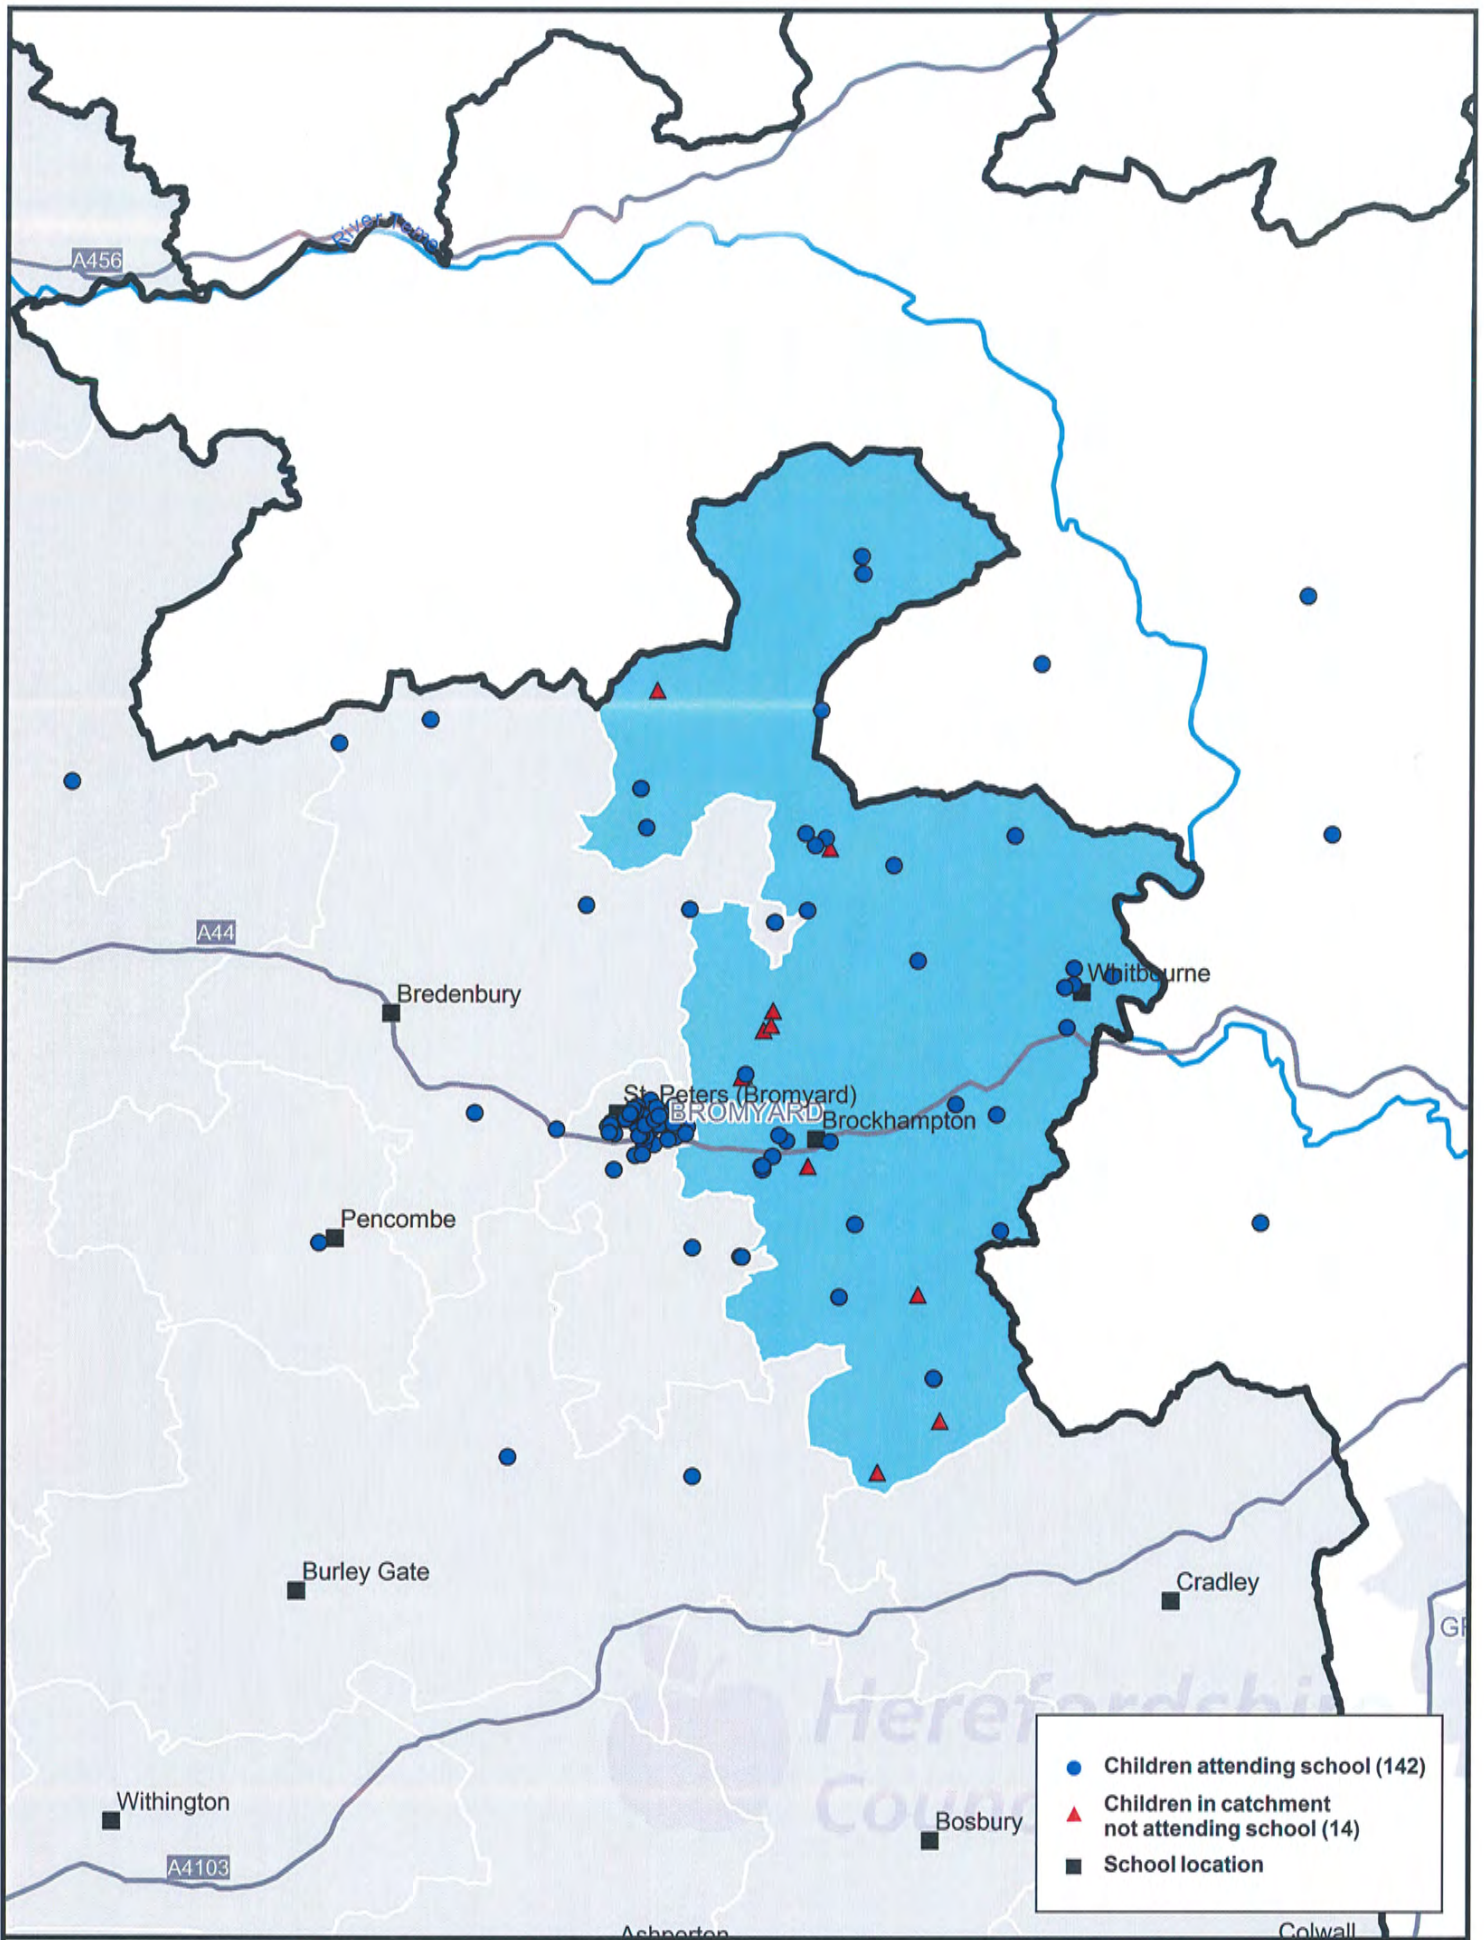

**Distribution of Children Attending Brockhampton Primary Academy or Where it is the Nearest School**

Scale 1:120,000

Map produced February 2015 using Autumn Term 2014 School Census Data  
 © Crown copyright and database rights (2015) Ordnance Survey (100024168)

Education & Commissioning  
 Children's Wellbeing  
 Herefordshire Council  
 Plough Lane  
 Hereford, HR4 0LE

**Distribution of Children Attending Brockhampton Primary Academy or Resident in its Catchment Area**

Scale 1:120,000

Map produced February 2015 using Autumn Term 2014 School Census Data  
 © Crown copyright and database rights (2015) Ordnance Survey (100024168)

Education & Commissioning  
 Children's Wellbeing  
 Herefordshire Council  
 Plough Lane  
 Hereford, HR4 0LE