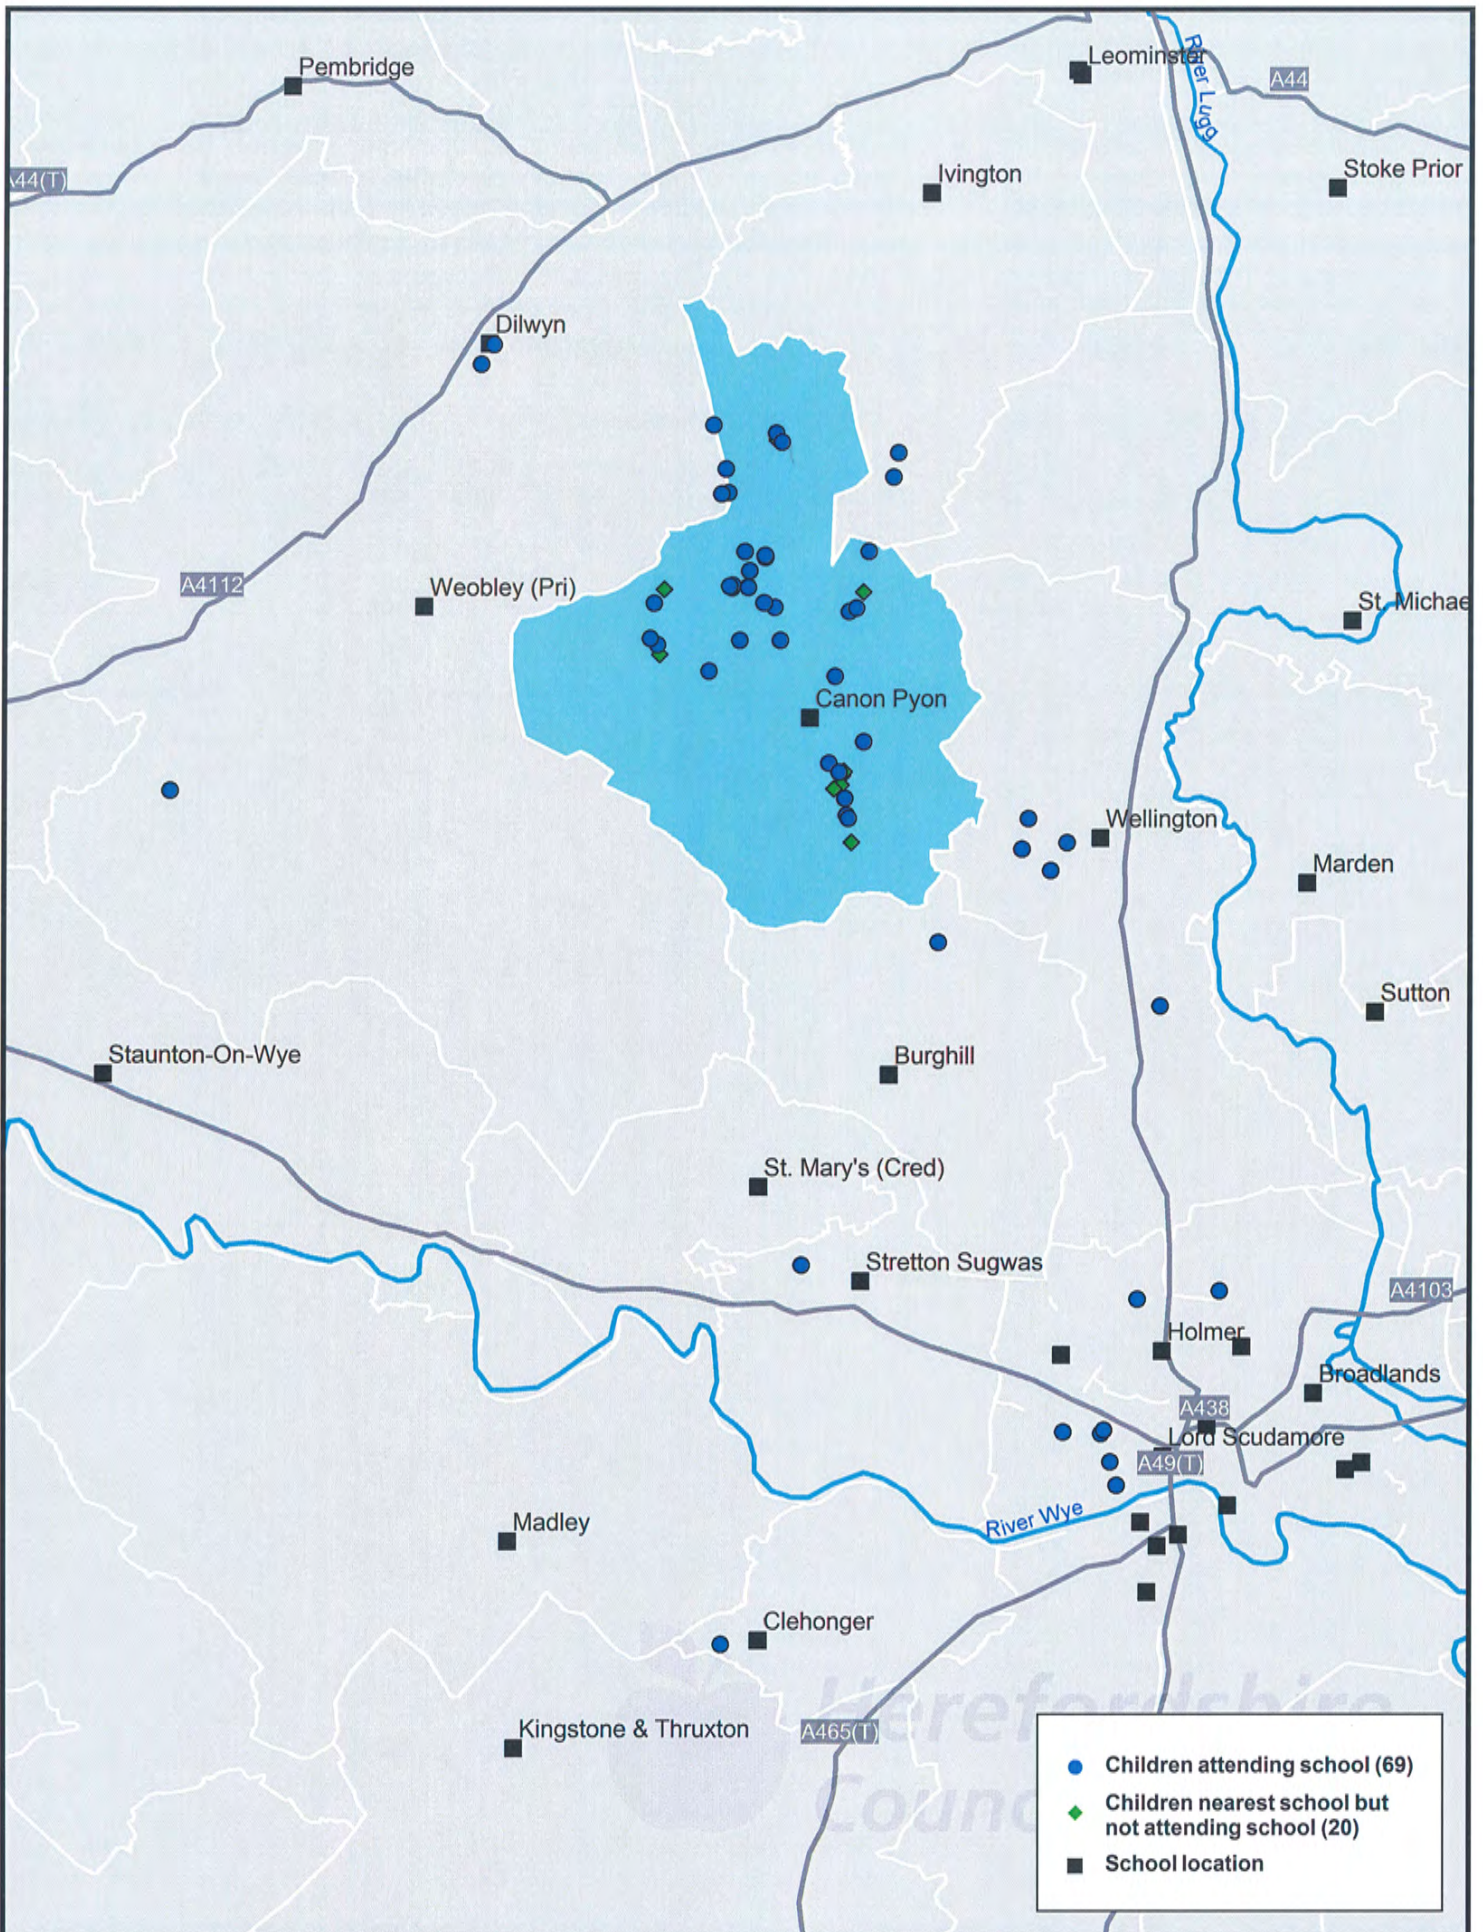

Distribution of Children Attending Canon Pyon Primary Academy or Resident in its Catchment Area

Scale 1:100,000

Map produced February 2015 using Autumn Term 2014 School Census Data
 © Crown copyright and database rights (2015) Ordnance Survey (100024168)

Education & Commissioning
 Children's Wellbeing
 Herefordshire Council
 Plough Lane
 Hereford, HR4 0LE

Distribution of Children Attending Canon Pyon Primary Academy or Where it is the Nearest School

Scale 1:100,000

Map produced February 2015 using Autumn Term 2014 School Census Data
 © Crown copyright and database rights (2015) Ordnance Survey (100024168)

Education & Commissioning
 Children's Wellbeing
 Herefordshire Council
 Plough Lane
 Hereford, HR4 0LE