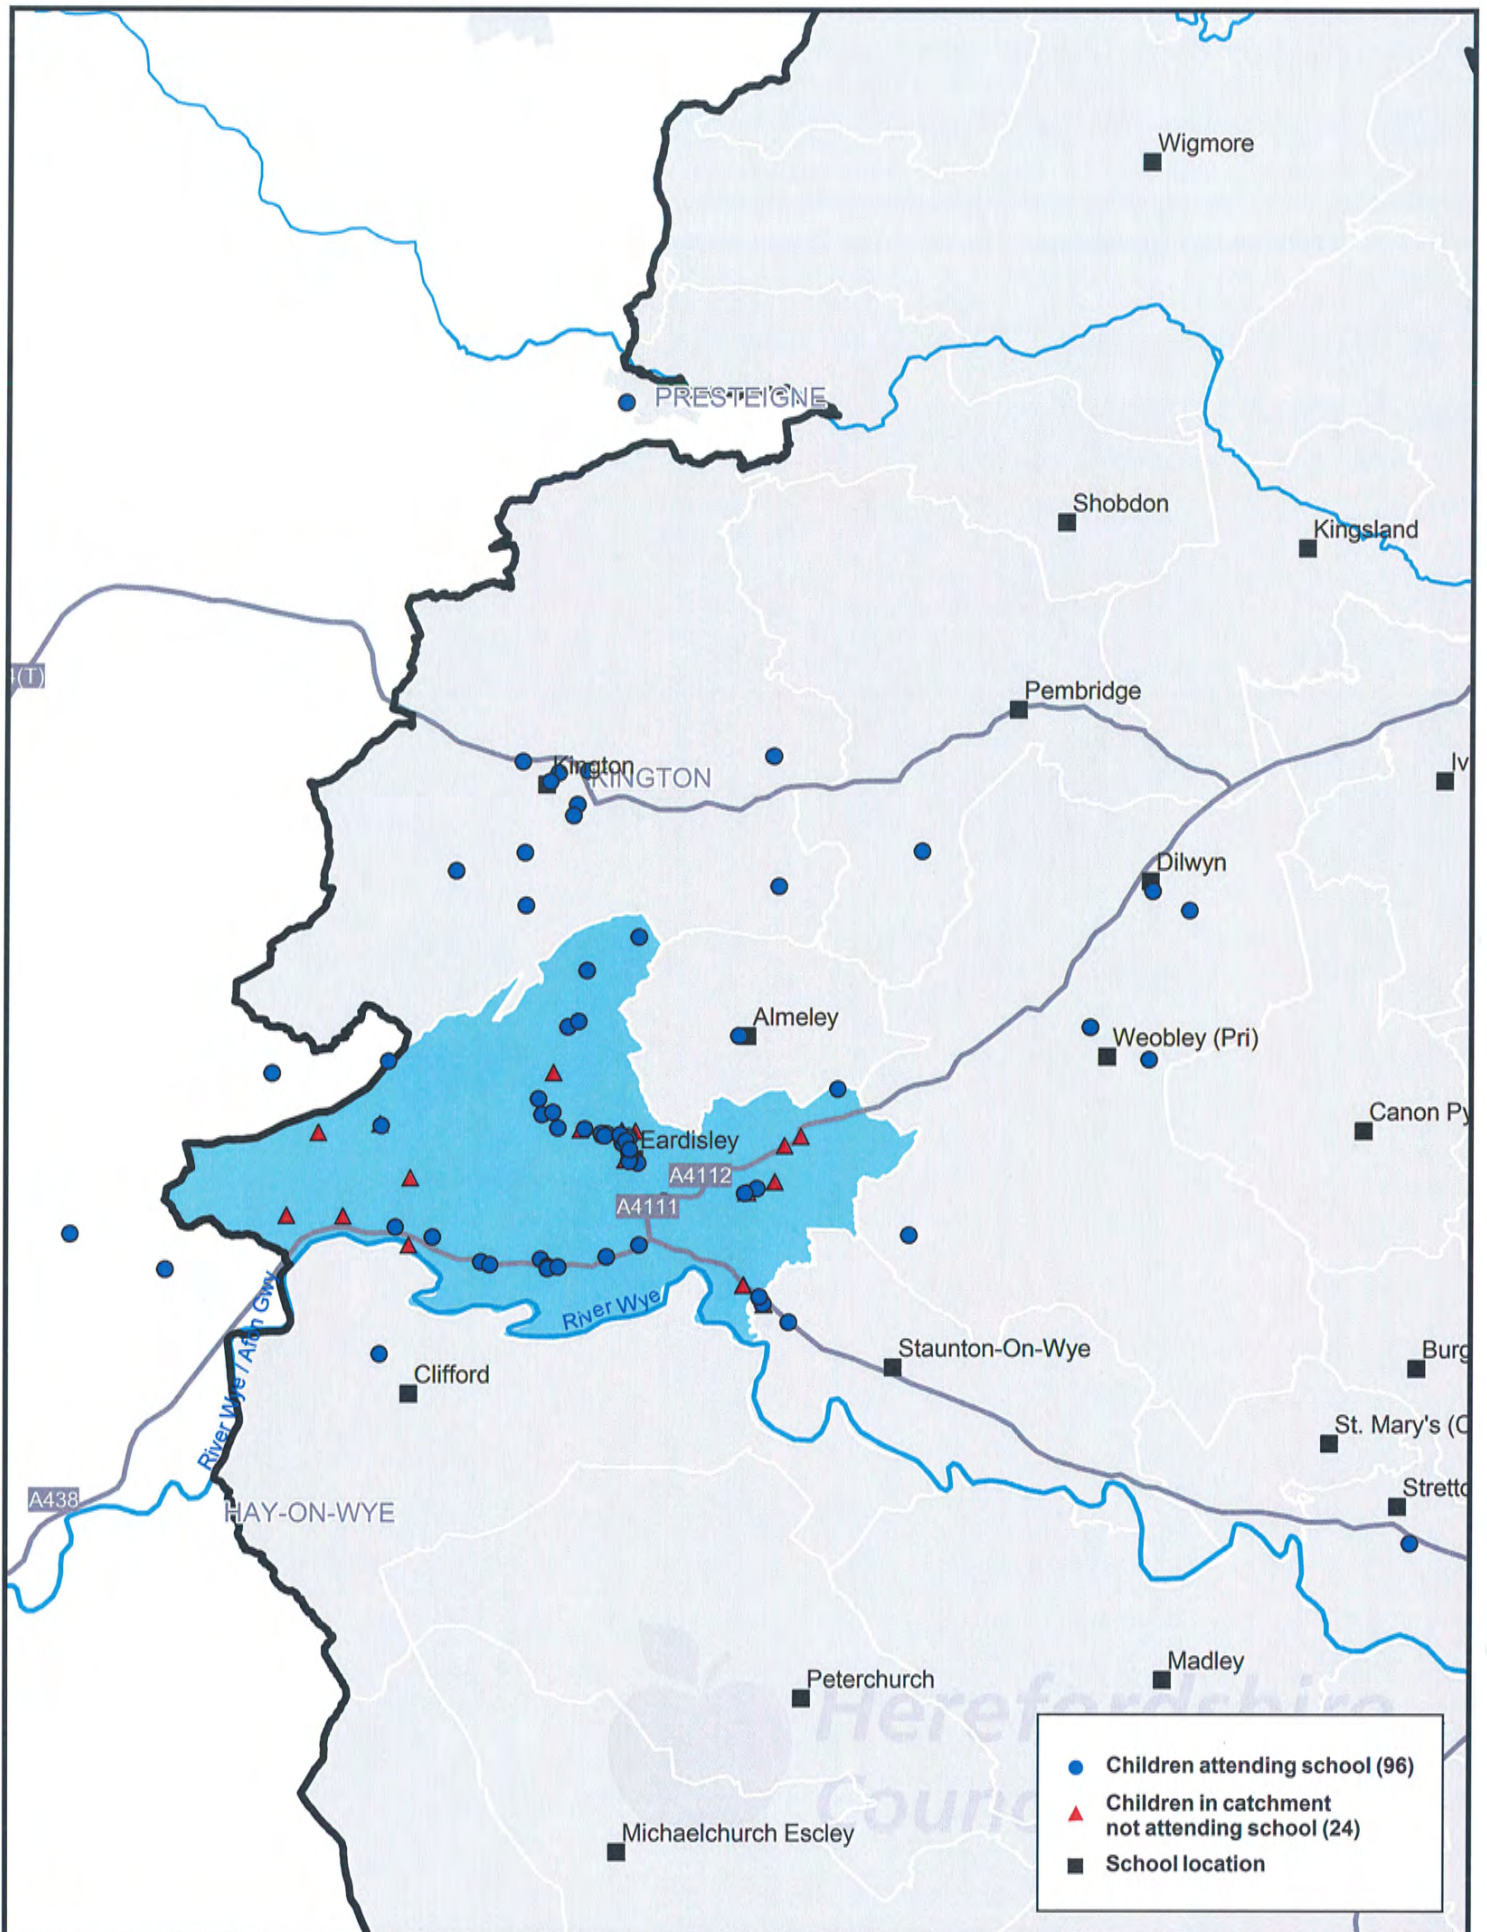

Distribution of Children Attending Eardisley Primary School or Where it is the Nearest School

Scale 1:150,000
 Map produced February 2015 using Autumn Term 2014 School Census Data
 © Crown copyright and database rights (2015) Ordnance Survey (100024168)

Education & Commissioning
 Children's Wellbeing
 Herefordshire Council
 Plough Lane
 Hereford, HR4 0LE

Distribution of Children Attending Eardisley Primary School or Resident in its Catchment Area

Scale 1:150,000

Map produced February 2015 using Autumn Term 2014 School Census Data
 © Crown copyright and database rights (2015) Ordnance Survey (100024168)

Education & Commissioning
 Children's Wellbeing
 Herefordshire Council
 Plough Lane
 Hereford, HR4 0LE