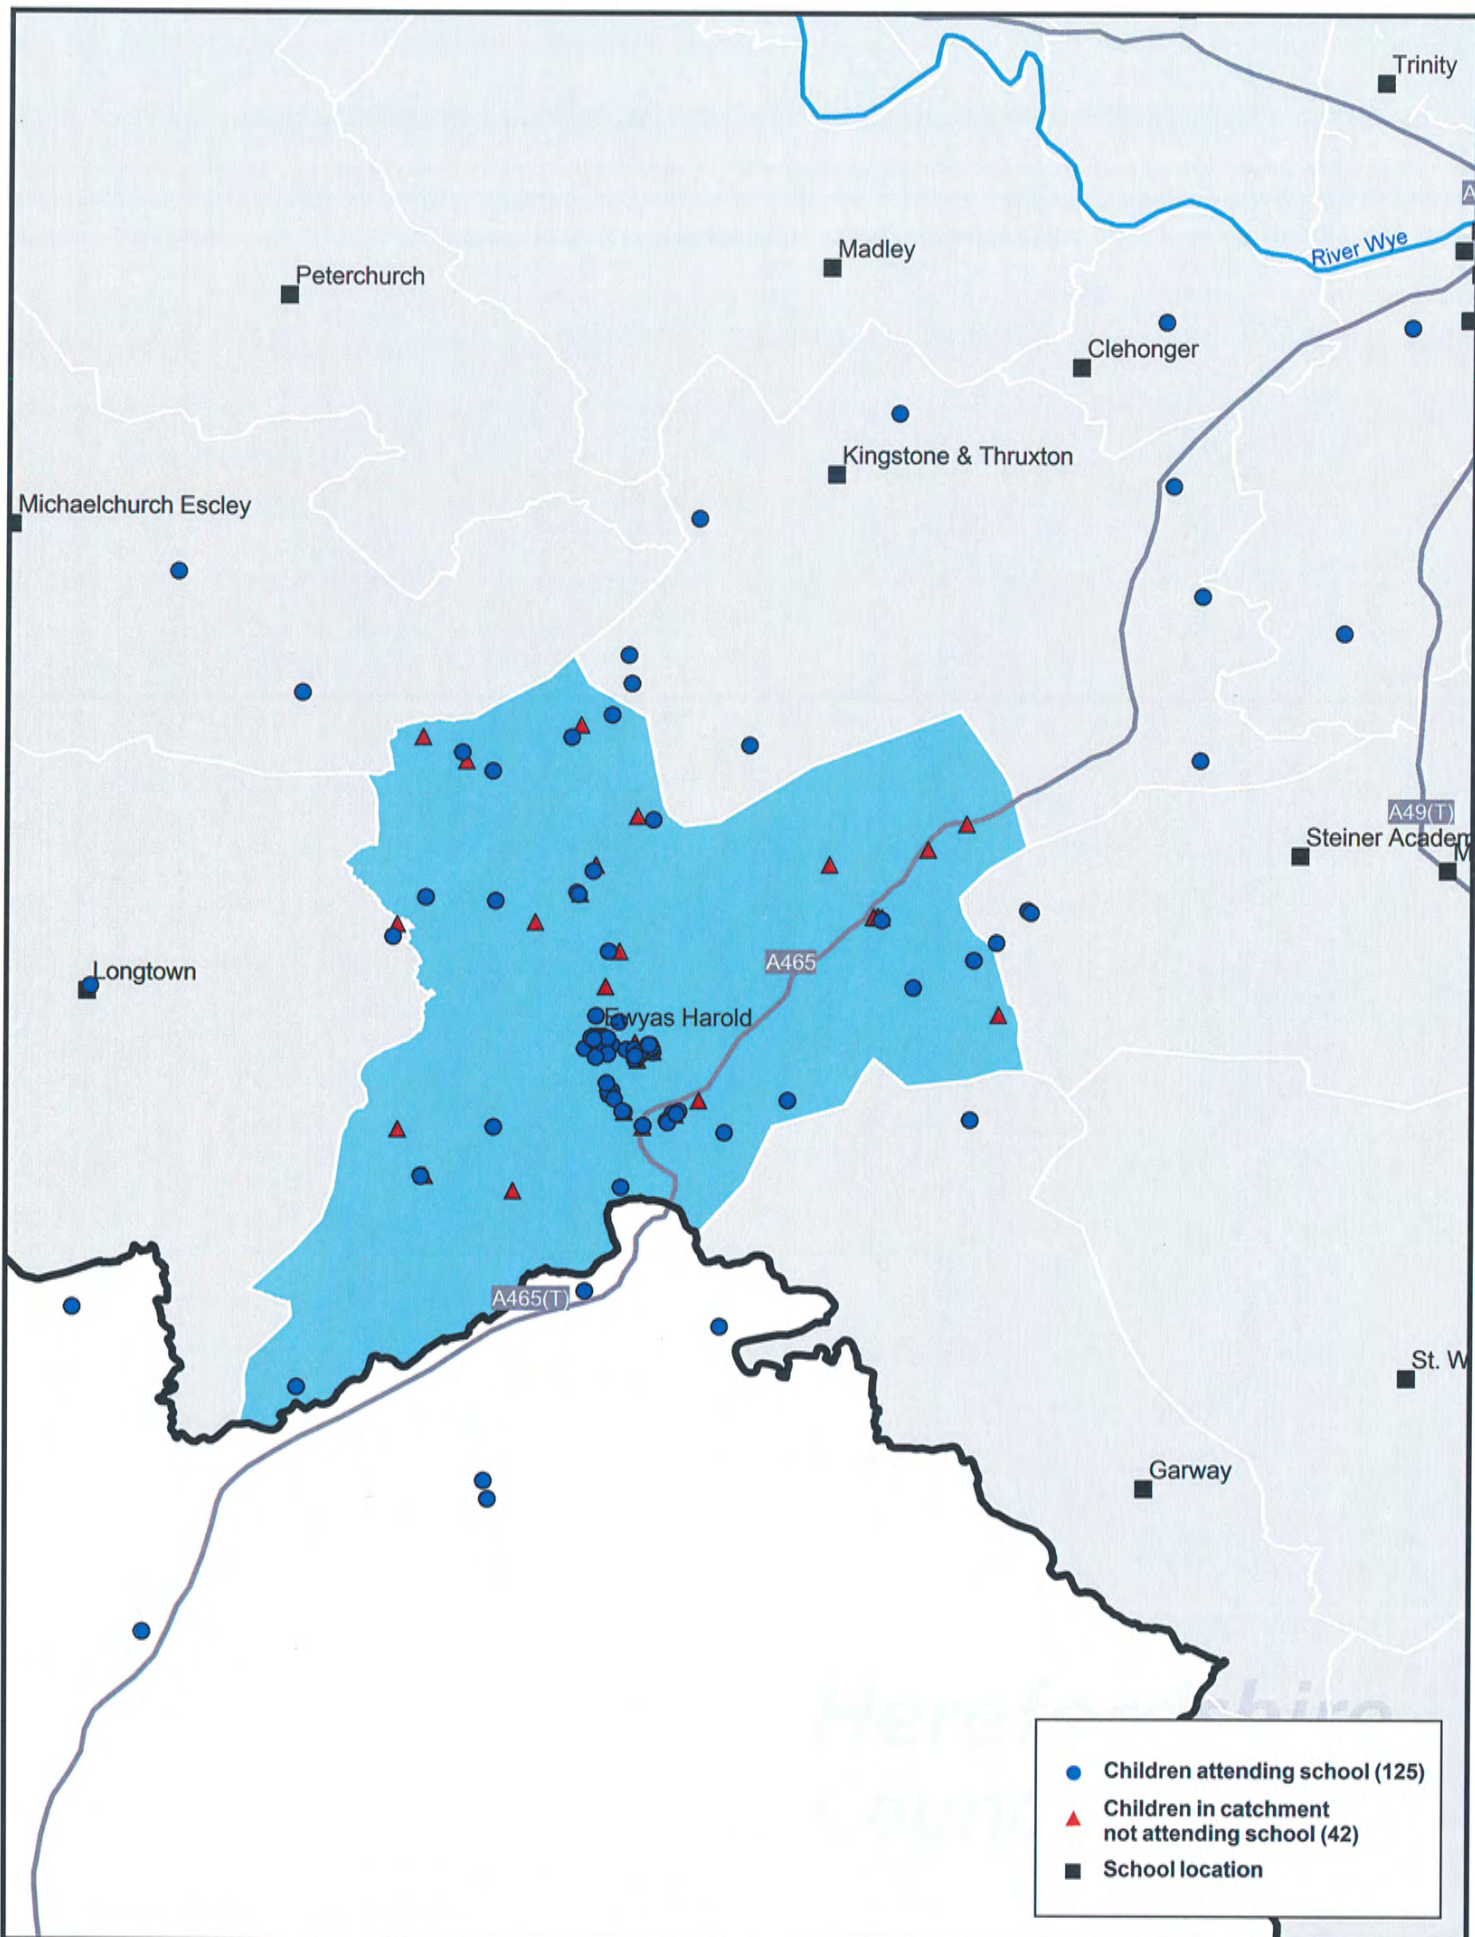

Distribution of Children Attending Ewyas Harold Primary School or Where it is the Nearest School

Scale 1:100,000

Map produced February 2015 using Autumn Term 2014 School Census Data
 © Crown copyright and database rights (2015) Ordnance Survey (100024168)

Education & Commissioning
 Children's Wellbeing
 Herefordshire Council
 Plough Lane
 Hereford, HR4 0LE

Distribution of Children Attending Ewyas Harold Primary School or Resident in its Catchment Area

Scale 1:100,000

Map produced February 2015 using Autumn Term 2014 School Census Data
 © Crown copyright and database rights (2015) Ordnance Survey (100024168)

Education & Commissioning
 Children's Wellbeing
 Herefordshire Council
 Plough Lane
 Hereford, HR4 0LE