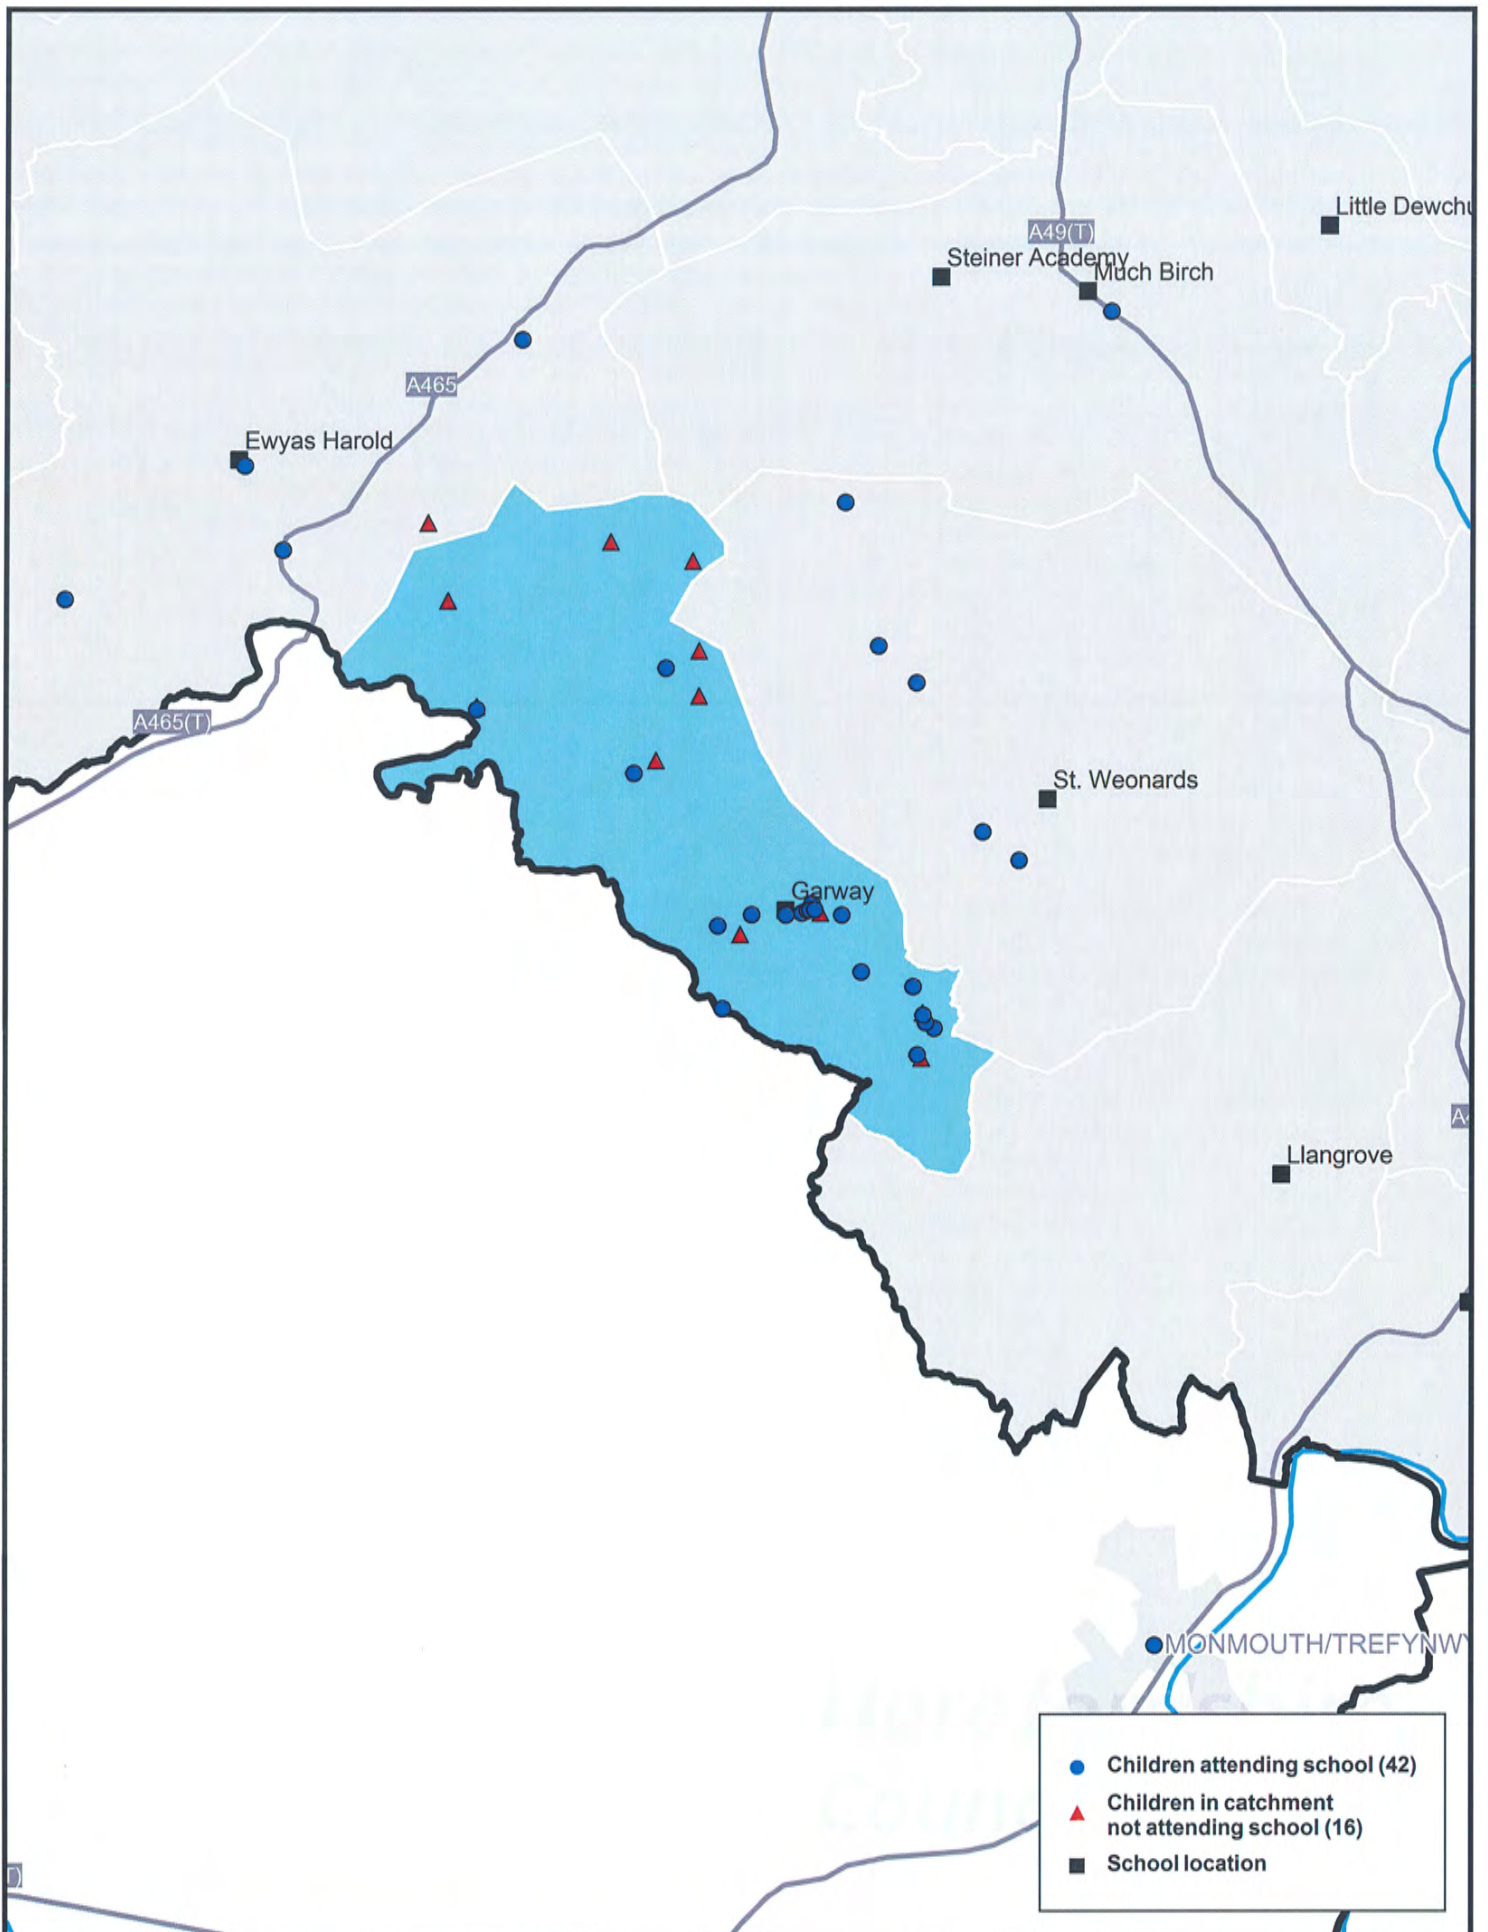

Distribution of Children Attending Garway Primary School or Where it is the Nearest School

Education & Commissioning
 Children's Wellbeing
 Herefordshire Council
 Plough Lane
 Hereford, HR4 0LE

Distribution of Children Attending Garway Primary School or Resident in its Catchment Area

Scale 1:100,000

Map produced February 2015 using Autumn Term 2014 School Census Data
 © Crown copyright and database rights (2015) Ordnance Survey (100024168)

Education & Commissioning
 Children's Wellbeing
 Herefordshire Council
 Plough Lane
 Hereford, HR4 0LE