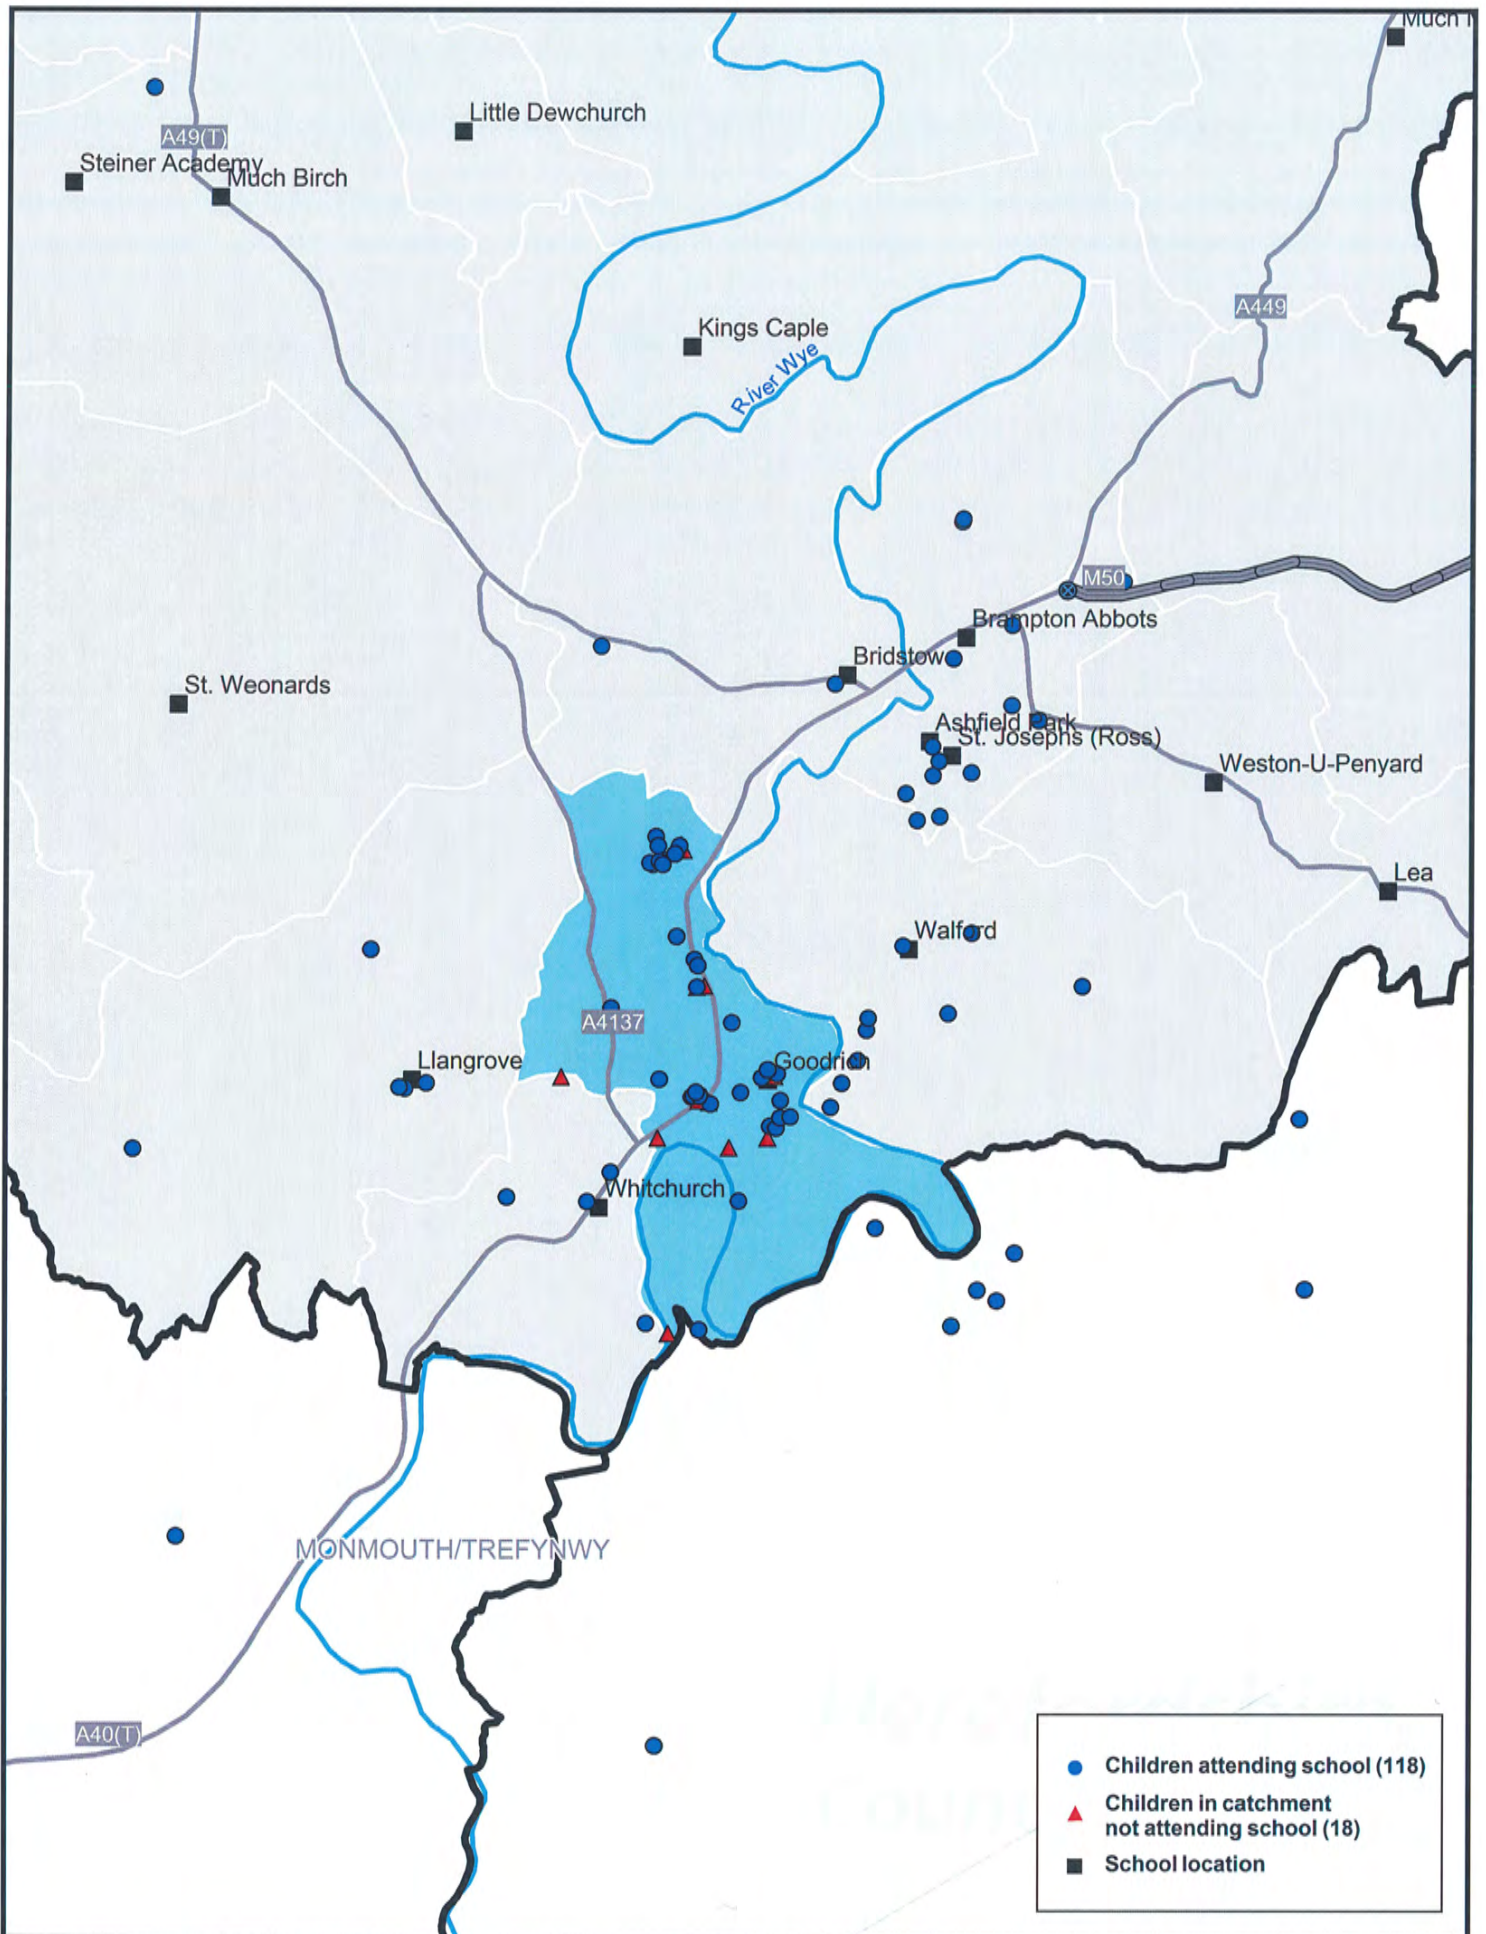

Distribution of Children Attending Goodrich CE Primary School or Where it is the Nearest School

Scale 1:100,000

Map produced February 2015 using Autumn Term 2014 School Census Data
 © Crown copyright and database rights (2015) Ordnance Survey (100024168)

Education & Commissioning
 Children's Wellbeing
 Herefordshire Council
 Plough Lane
 Hereford, HR4 0LE

Distribution of Children Attending Goodrich CE Primary School or Resident in its Catchment Area

Scale 1:100,000

Map produced February 2015 using Autumn Term 2014 School Census Data
 © Crown copyright and database rights (2015) Ordnance Survey (100024168)

Education & Commissioning
 Children's Wellbeing
 Herefordshire Council
 Plough Lane
 Hereford, HR4 0LE