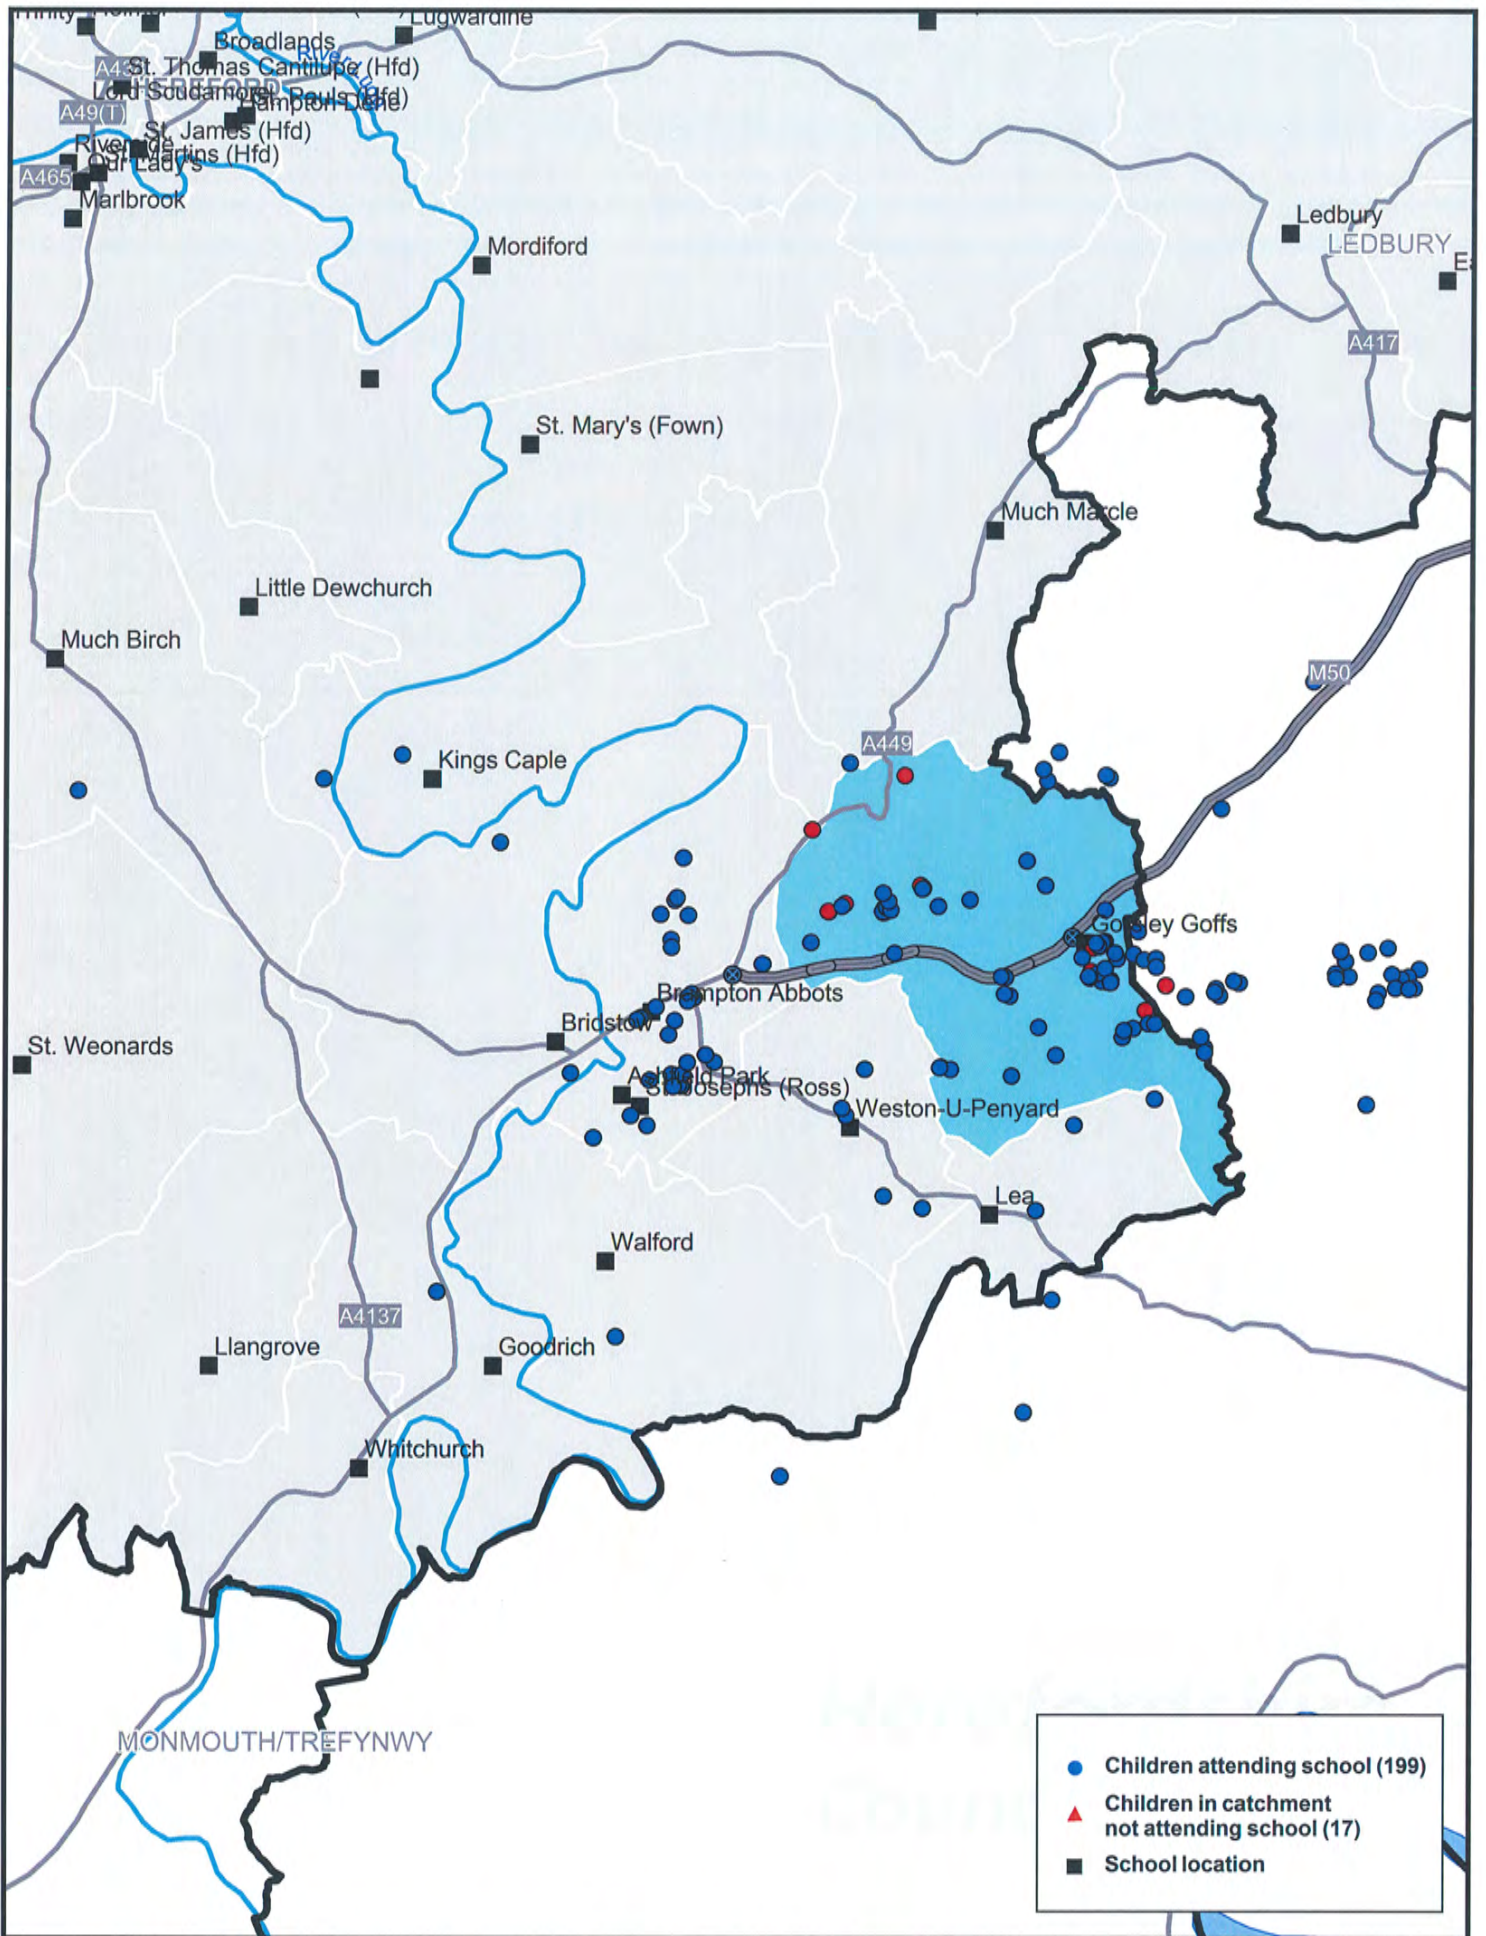

**Distribution of Children Attending Gorsley Goffs Endowed Primary School or Where it is the Nearest School**

Scale 1:125,000

Map produced February 2015 using Autumn Term 2014 School Census Data  
 © Crown copyright and database rights (2015) Ordnance Survey (100024168)

Education & Commissioning  
 Children's Wellbeing  
 Herefordshire Council  
 Plough Lane  
 Hereford, HR4 0LE

**Distribution of Children Attending Gorsley Goffs Endowed Primary School or Resident in its Catchment Area**

Scale 1:125,000

Map produced February 2015 using Autumn Term 2014 School Census Data  
 © Crown copyright and database rights (2015) Ordnance Survey (100024168)

Education & Commissioning  
 Children's Wellbeing  
 Herefordshire Council  
 Plough Lane  
 Hereford, HR4 0LE