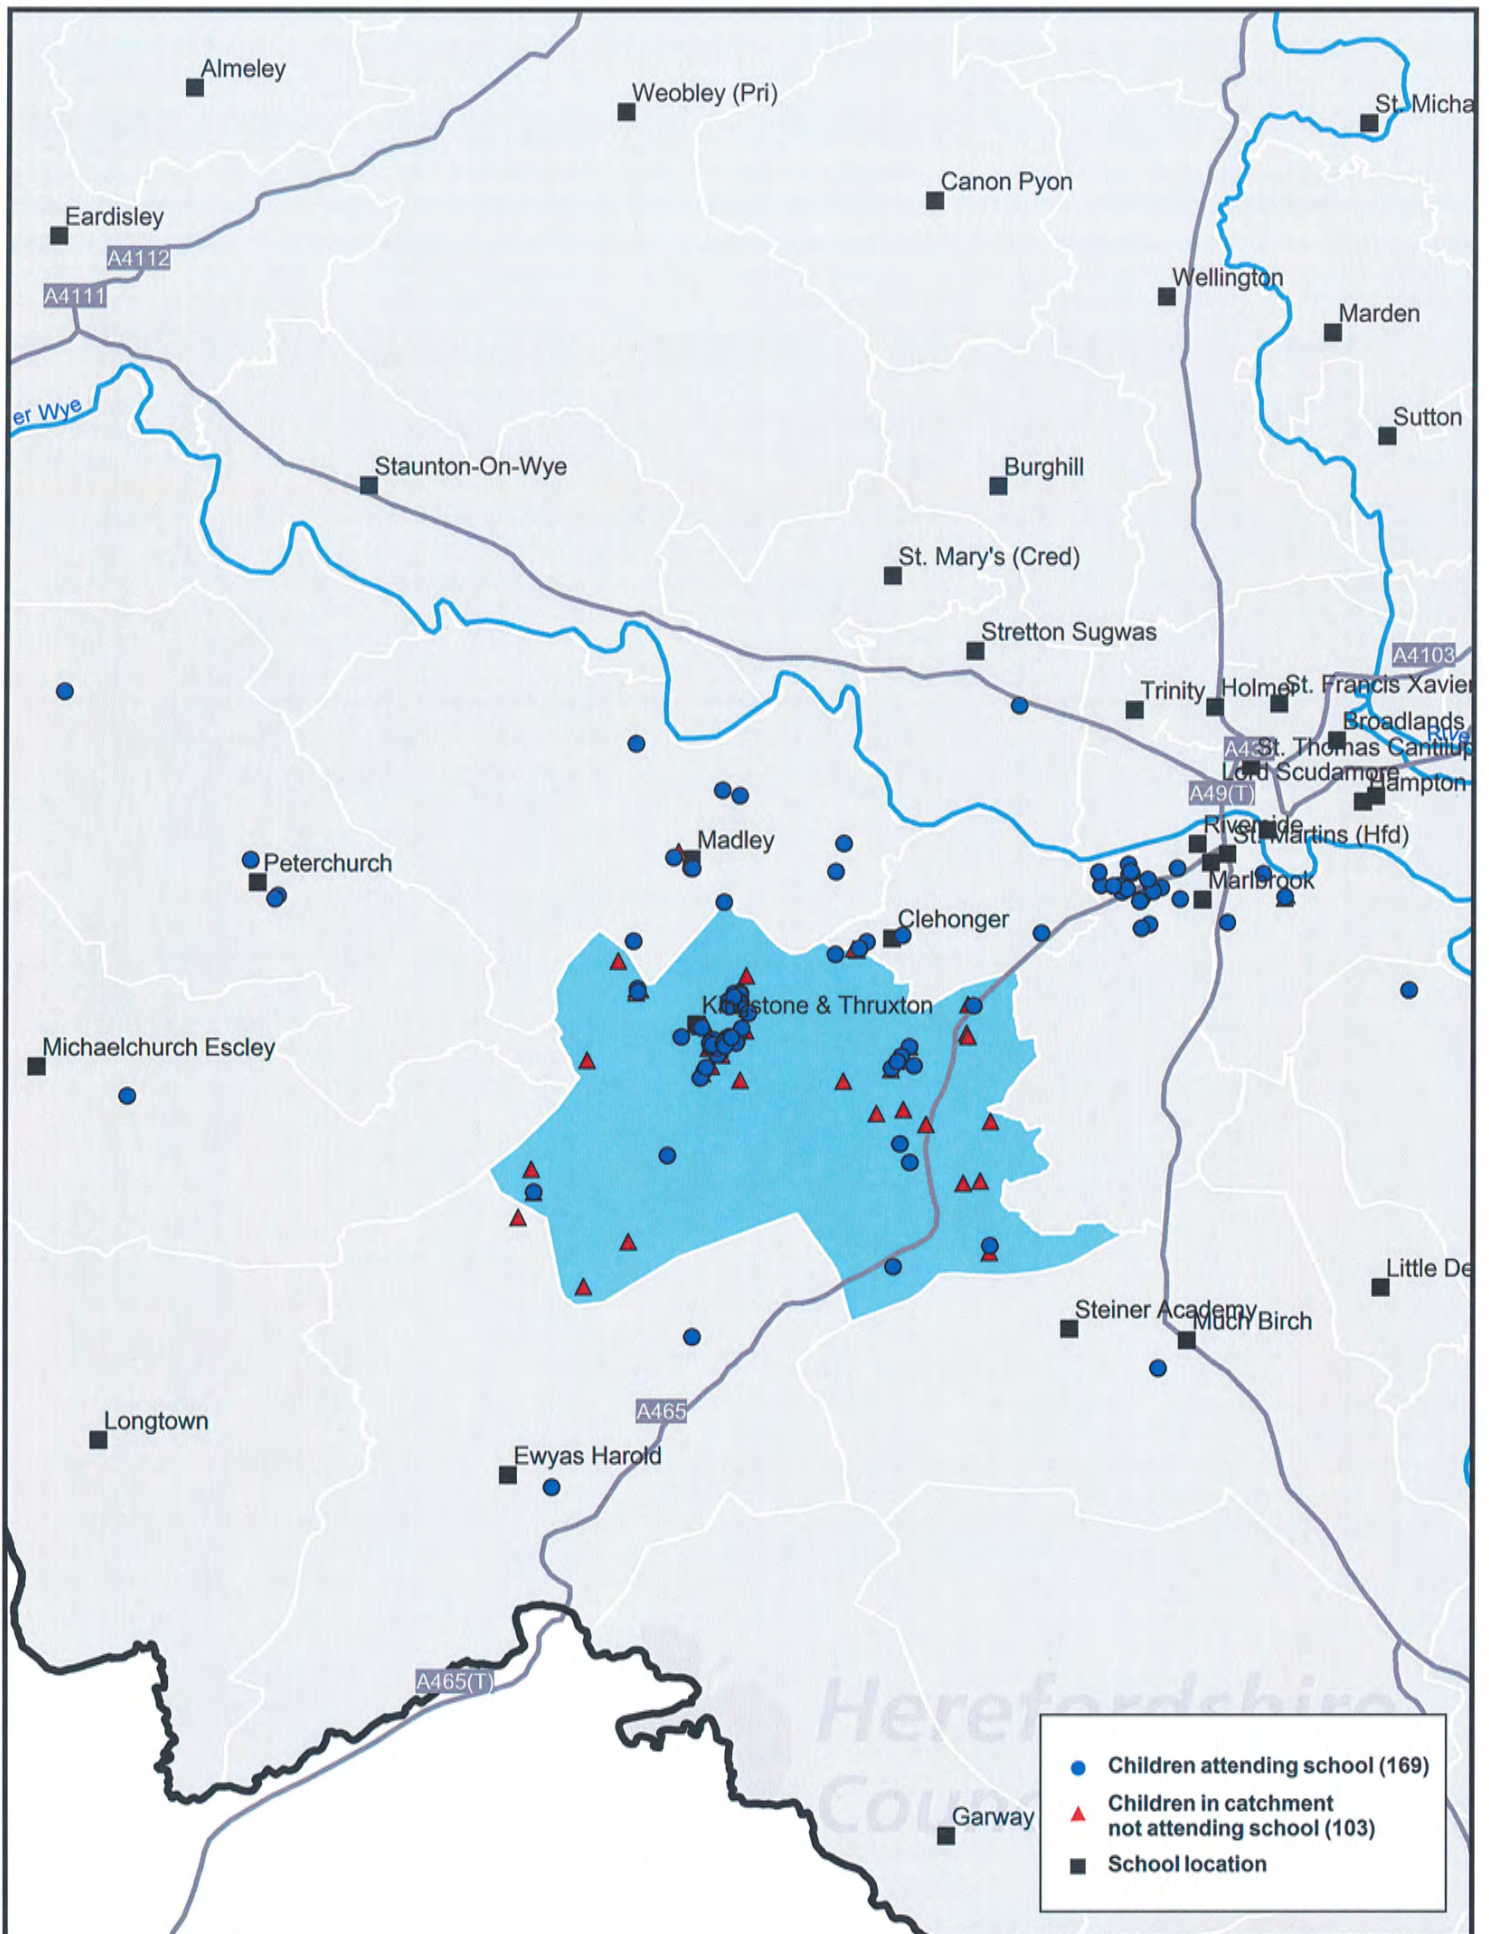

Distribution of Children Attending Kingstone & Thruxton Primary School or Where it is the Nearest School

Scale 1:125,000

Map produced February 2015 using Autumn Term 2014 School Census Data
 © Crown copyright and database rights (2015) Ordnance Survey (100024168)

Education & Commissioning
 Children's Wellbeing
 Herefordshire Council
 Plough Lane
 Hereford, HR4 0LE

Distribution of Children Attending Kingstone & Thruxton Primary School or Resident in its Catchment Area

Scale 1:125,000

Map produced February 2015 using Autumn Term 2014 School Census Data
 © Crown copyright and database rights (2015) Ordnance Survey (100024168)

Education & Commissioning
 Children's Wellbeing
 Herefordshire Council
 Plough Lane
 Hereford, HR4 0LE