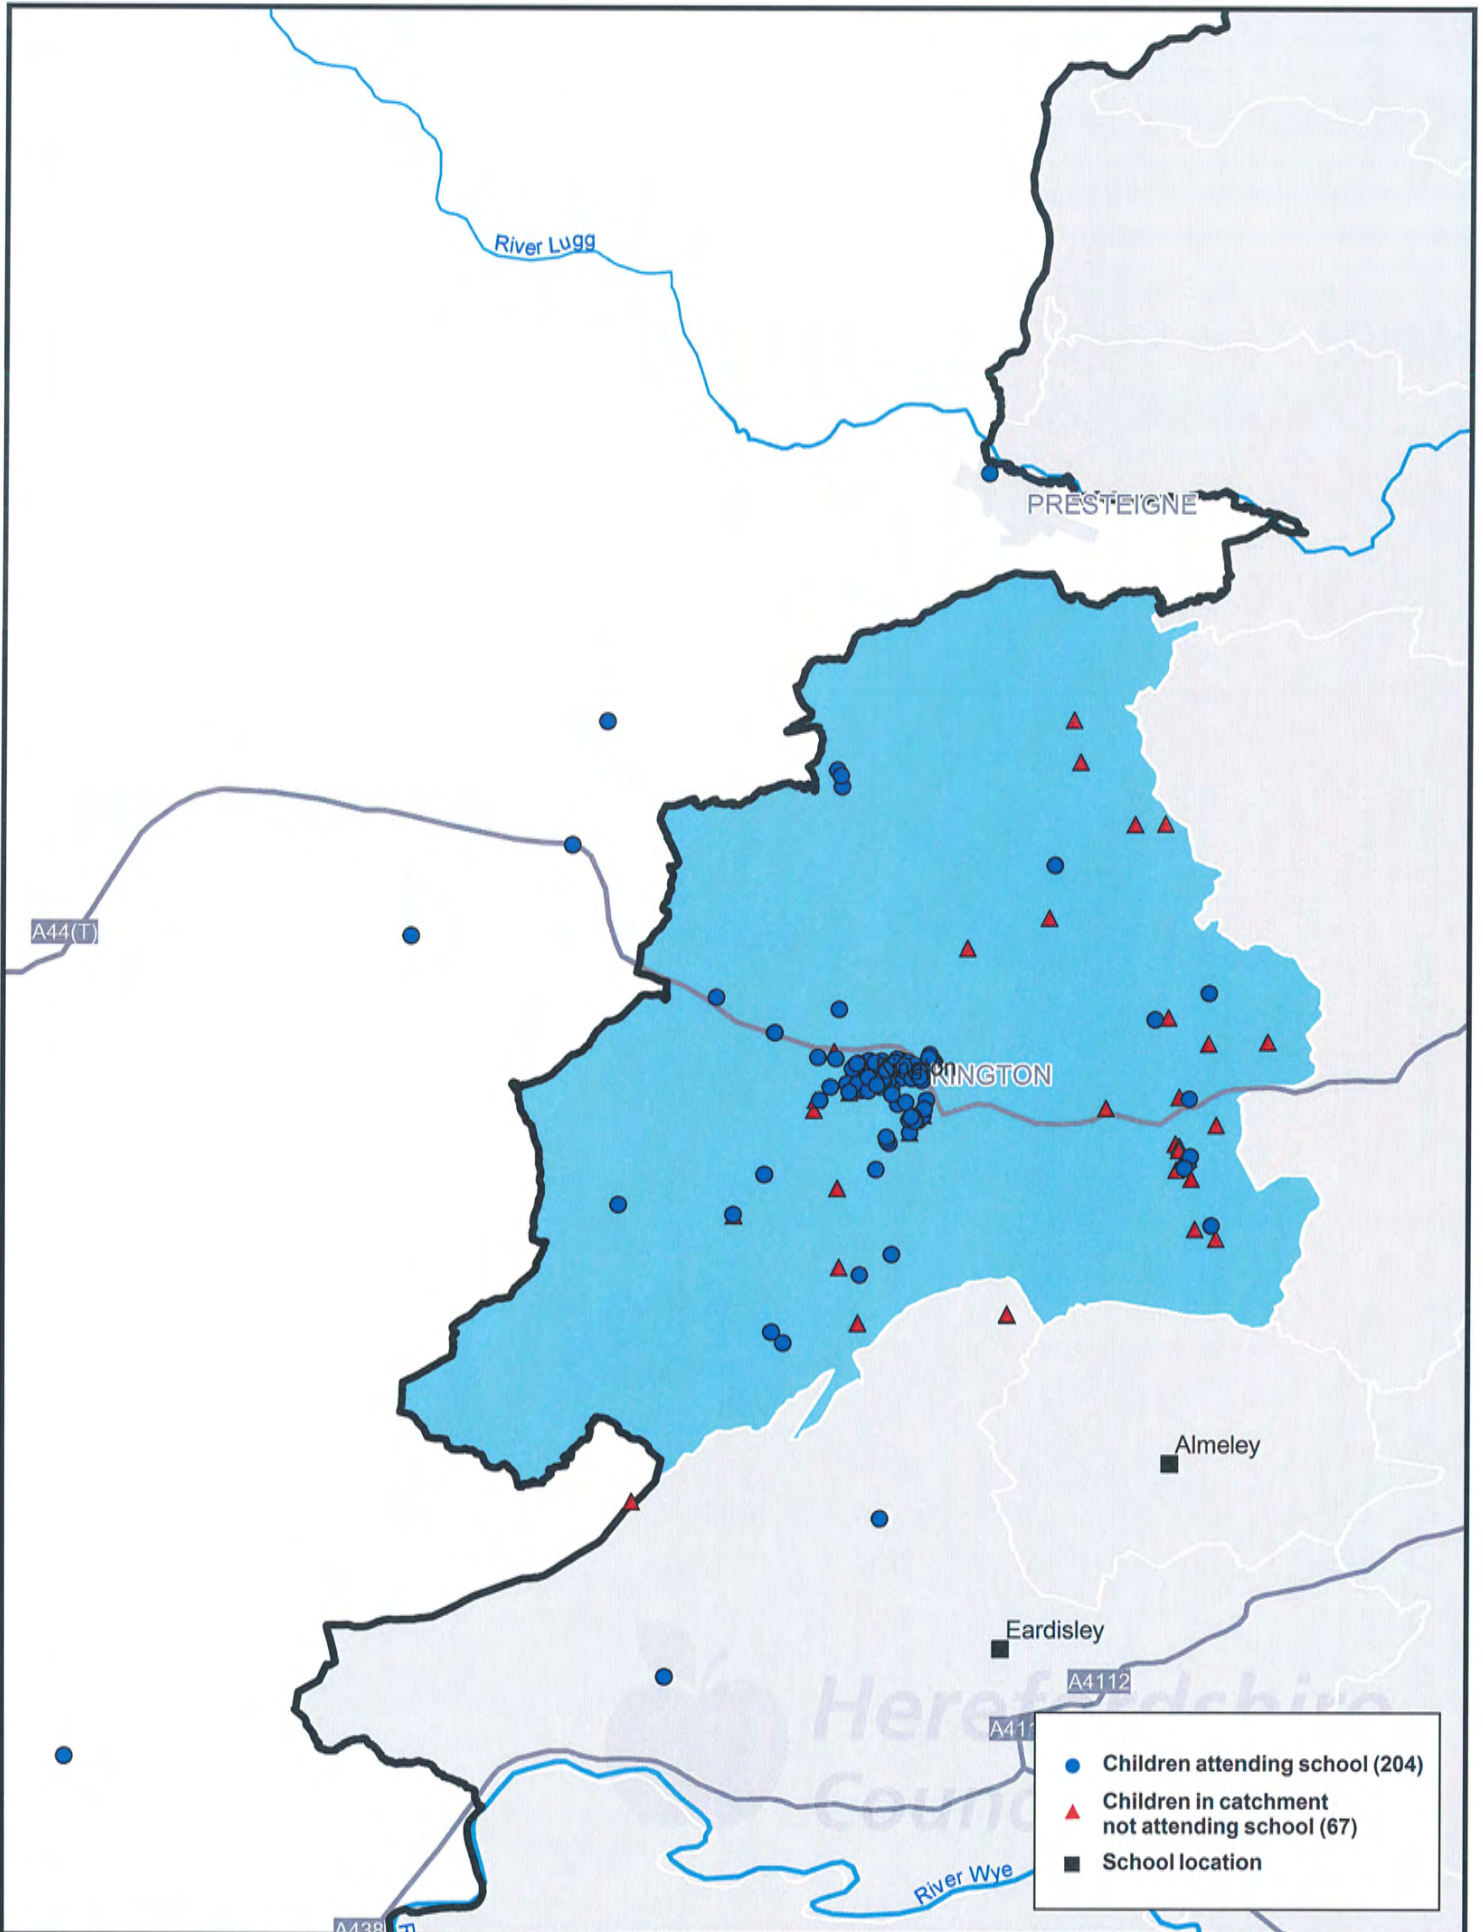

**Distribution of Children Attending Kington Primary School or Where it is the Nearest School**

Scale 1:100,000

Map produced February 2015 using Autumn Term 2014 School Census Data  
 © Crown copyright and database rights (2015) Ordnance Survey (100024168)

Education & Commissioning  
 Children's Wellbeing  
 Herefordshire Council  
 Plough Lane  
 Hereford, HR4 0LE

**Distribution of Children Attending Kington Primary School or Resident in its Catchment Area**

Scale 1:100,000

Map produced February 2015 using Autumn Term 2014 School Census Data  
 © Crown copyright and database rights (2015) Ordnance Survey (100024168)

Education & Commissioning  
 Children's Wellbeing  
 Herefordshire Council  
 Plough Lane  
 Hereford, HR4 0LE