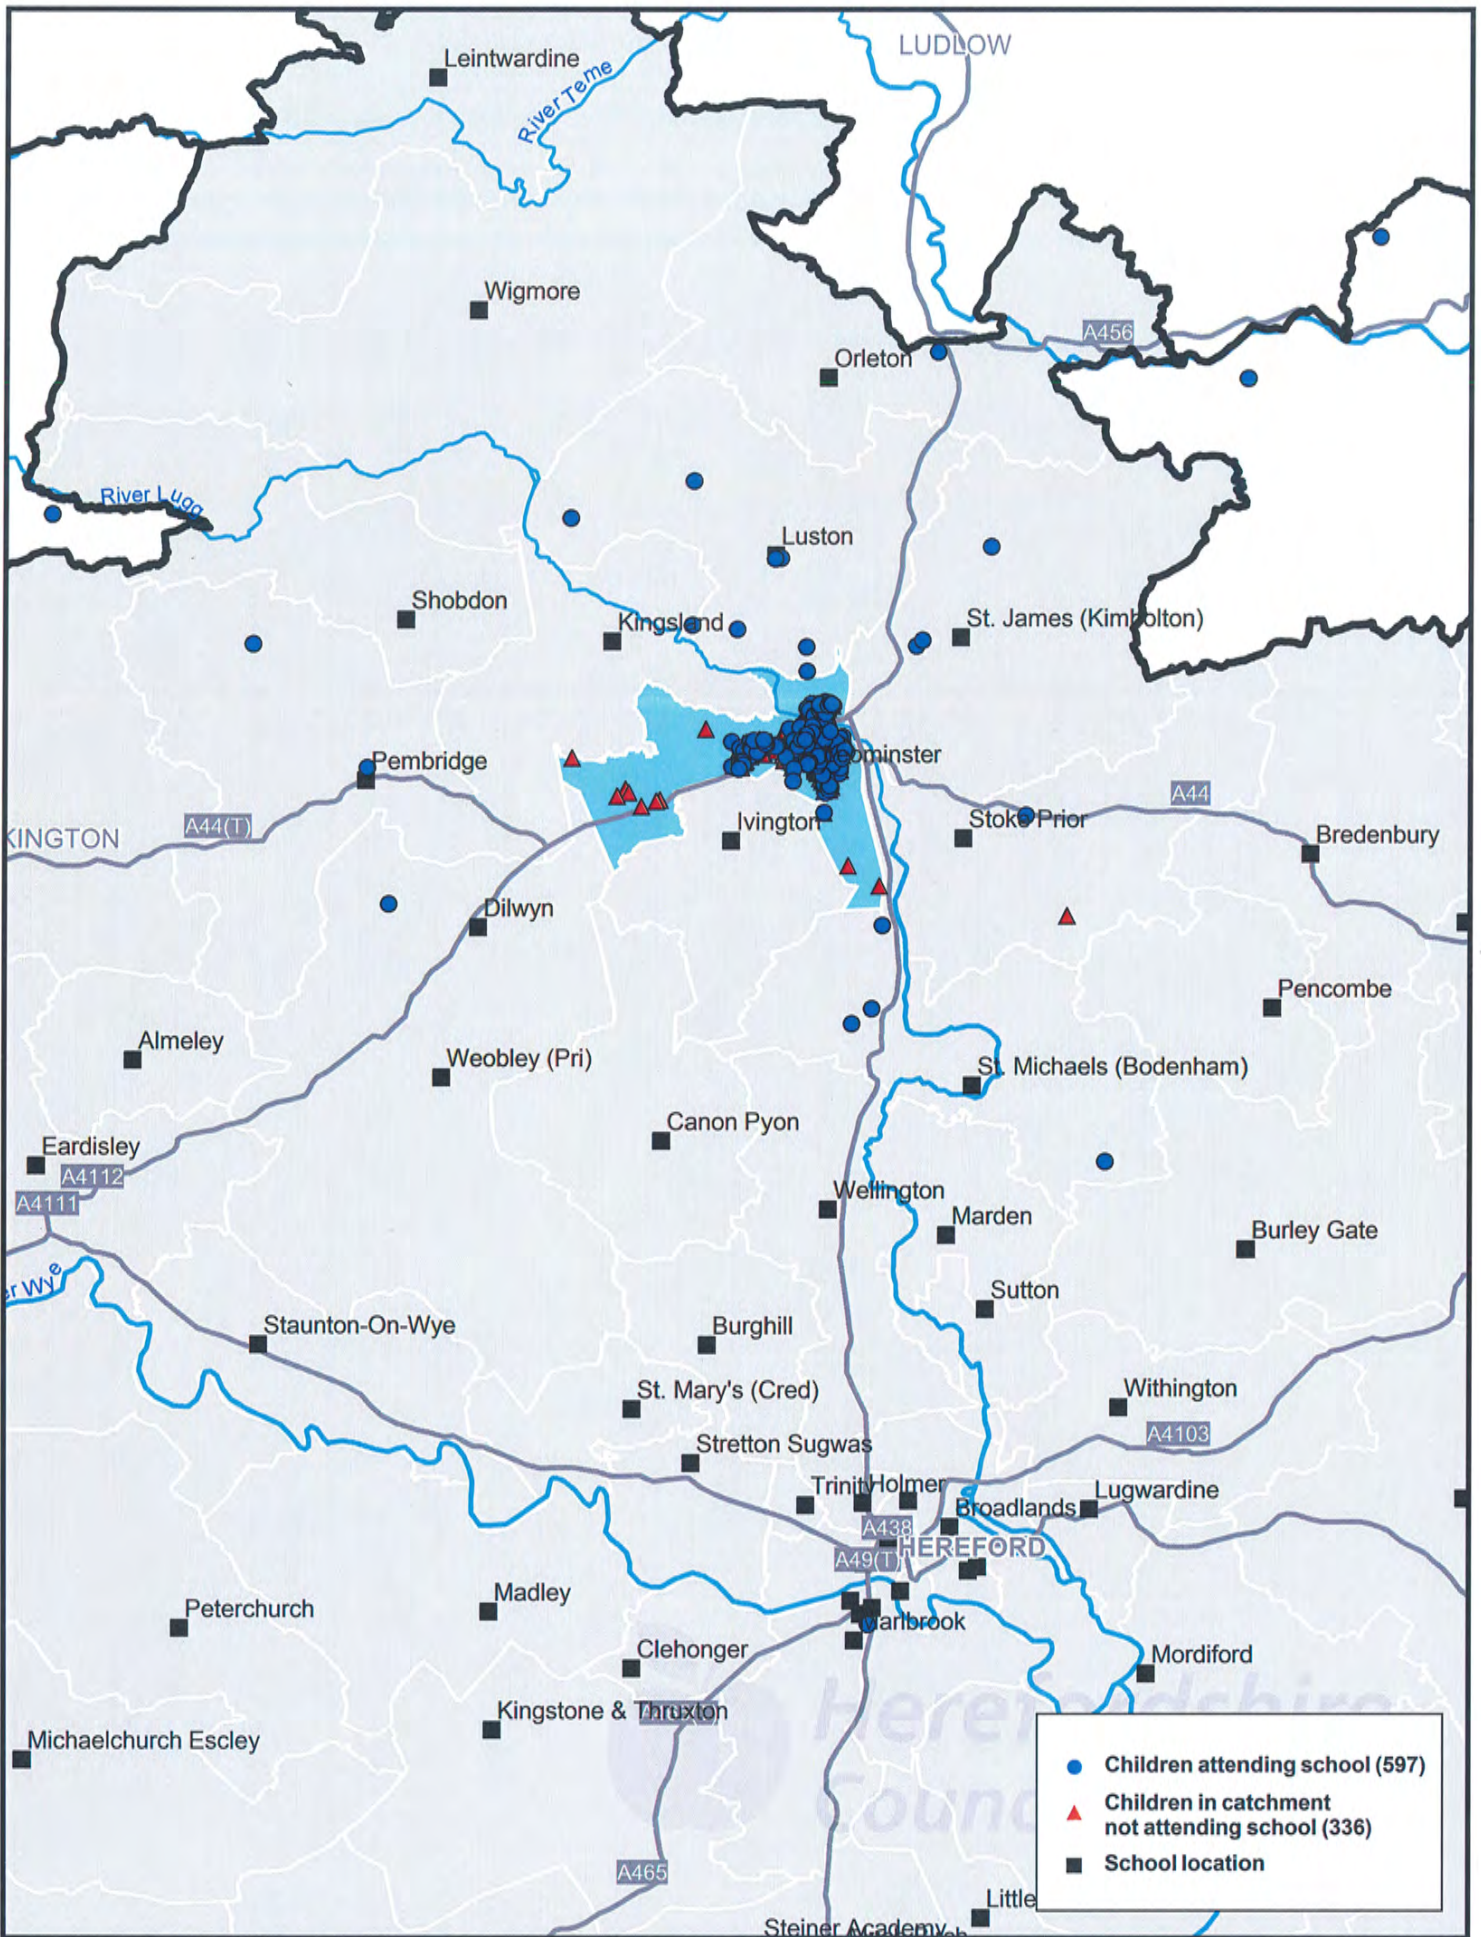

Distribution of Children Attending Leominster Primary School or Where it is the Nearest School

Scale 1:100,000

Map produced February 2015 using Autumn Term 2014 School Census Data
 © Crown copyright and database rights (2015) Ordnance Survey (100024168)

Education & Commissioning
 Children's Wellbeing
 Herefordshire Council
 Plough Lane
 Hereford, HR4 0LE

Distribution of Children Attending Leominster Primary School or Resident in its Catchment Area

Scale 1:175,000

Map produced February 2015 using Autumn Term 2014 School Census Data
 © Crown copyright and database rights (2015) Ordnance Survey (100024168)

Education & Commissioning
 Children's Wellbeing
 Herefordshire Council
 Plough Lane
 Hereford, HR4 0LE