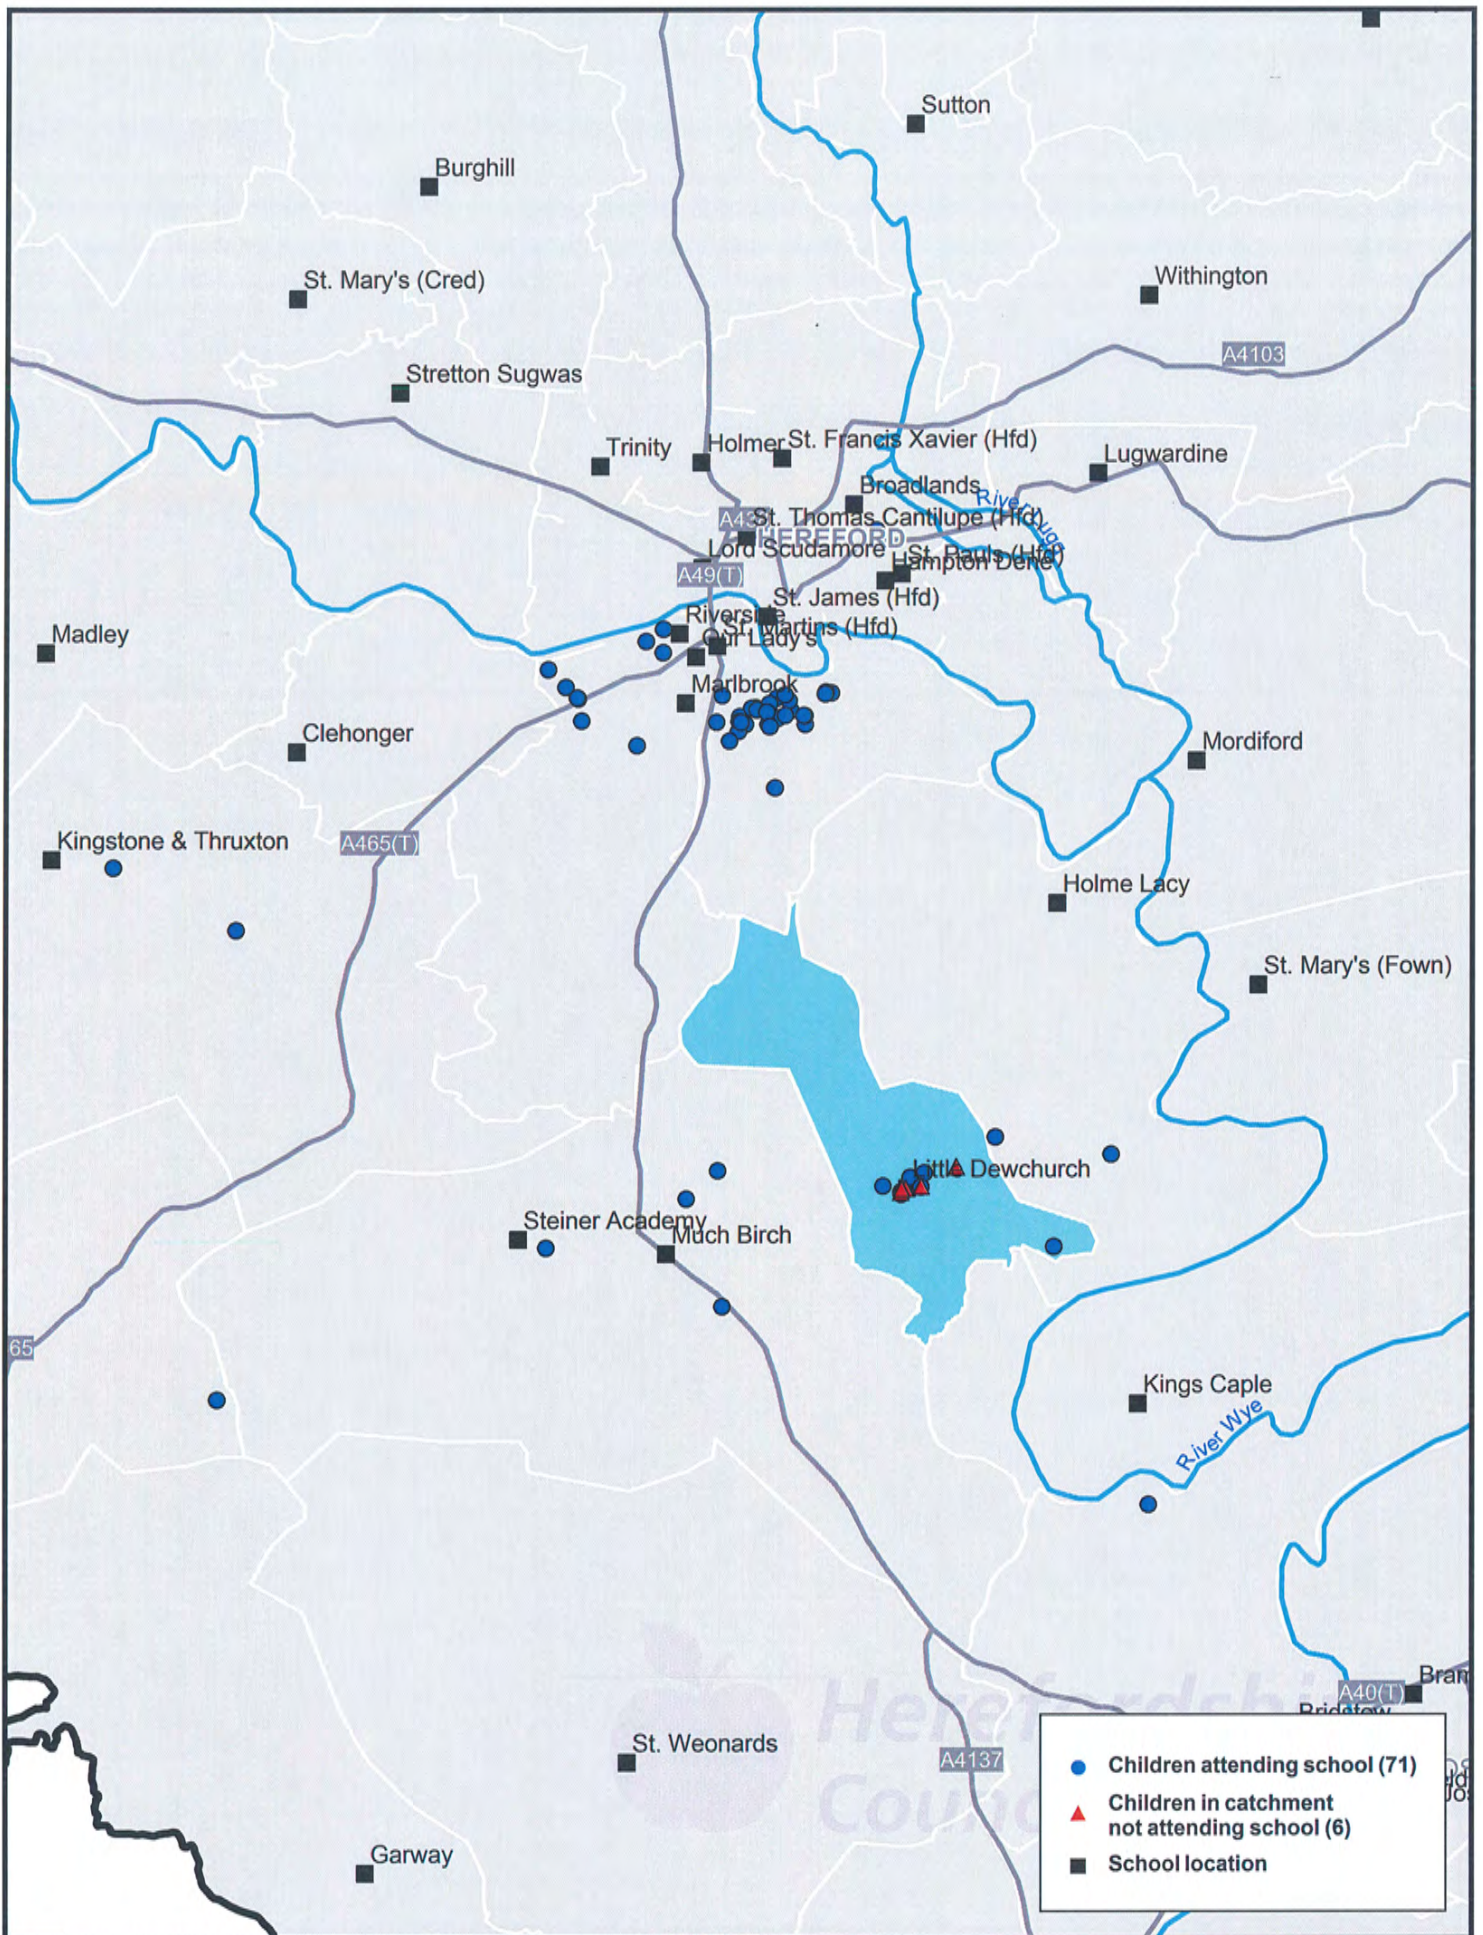

**Distribution of Children Attending Little Dewchurch CE Primary School or Where it is the Nearest School**

Scale 1:100,000

Map produced February 2015 using Autumn Term 2014 School Census Data  
 © Crown copyright and database rights (2015) Ordnance Survey (100024168)

Education & Commissioning  
 Children's Wellbeing  
 Herefordshire Council  
 Plough Lane  
 Hereford, HR4 0LE

**Distribution of Children Attending Little Dewchurch CE Primary School or Resident in its Catchment Area**

Scale 1:100,000  
 Map produced February 2015 using Autumn Term 2014 School Census Data  
 © Crown copyright and database rights (2015) Ordnance Survey (100024168)

Education & Commissioning  
 Children's Wellbeing  
 Herefordshire Council  
 Plough Lane  
 Hereford, HR4 0LE