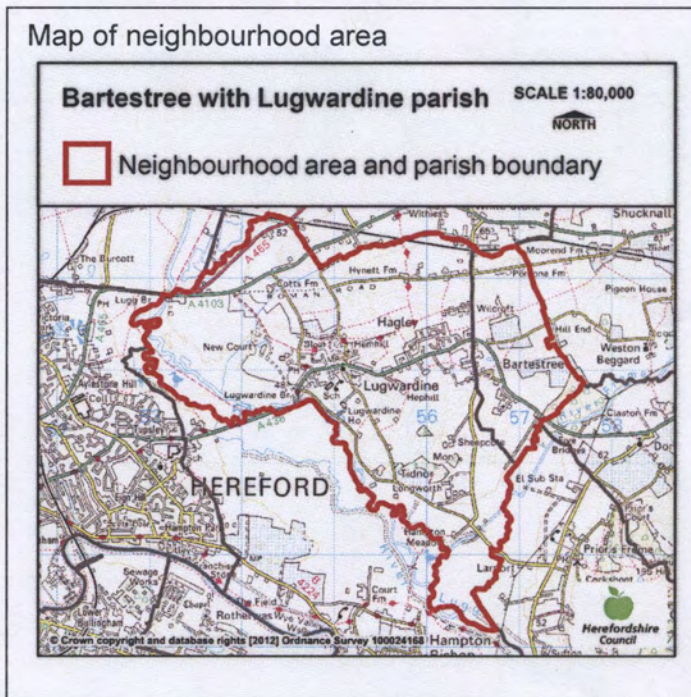

## The Neighbourhood Planning (General) Regulations 2012

Herefordshire Council has **APPROVED**, under Article 7 of the above Regulations the following neighbourhood area:-

Neighbourhood Area Name:

**Bartestree with Lugwardine**

Relevant body is:

**Bartestree with Lugwardine Group Parish**

The neighbourhood area is identified on the attached map

Map of neighbourhood area

.....

**ANDREW ASHCROFT**

**ASSISTANT DIRECTOR ECONOMY ENVIRONMENT AND CULTURAL SERVICES**