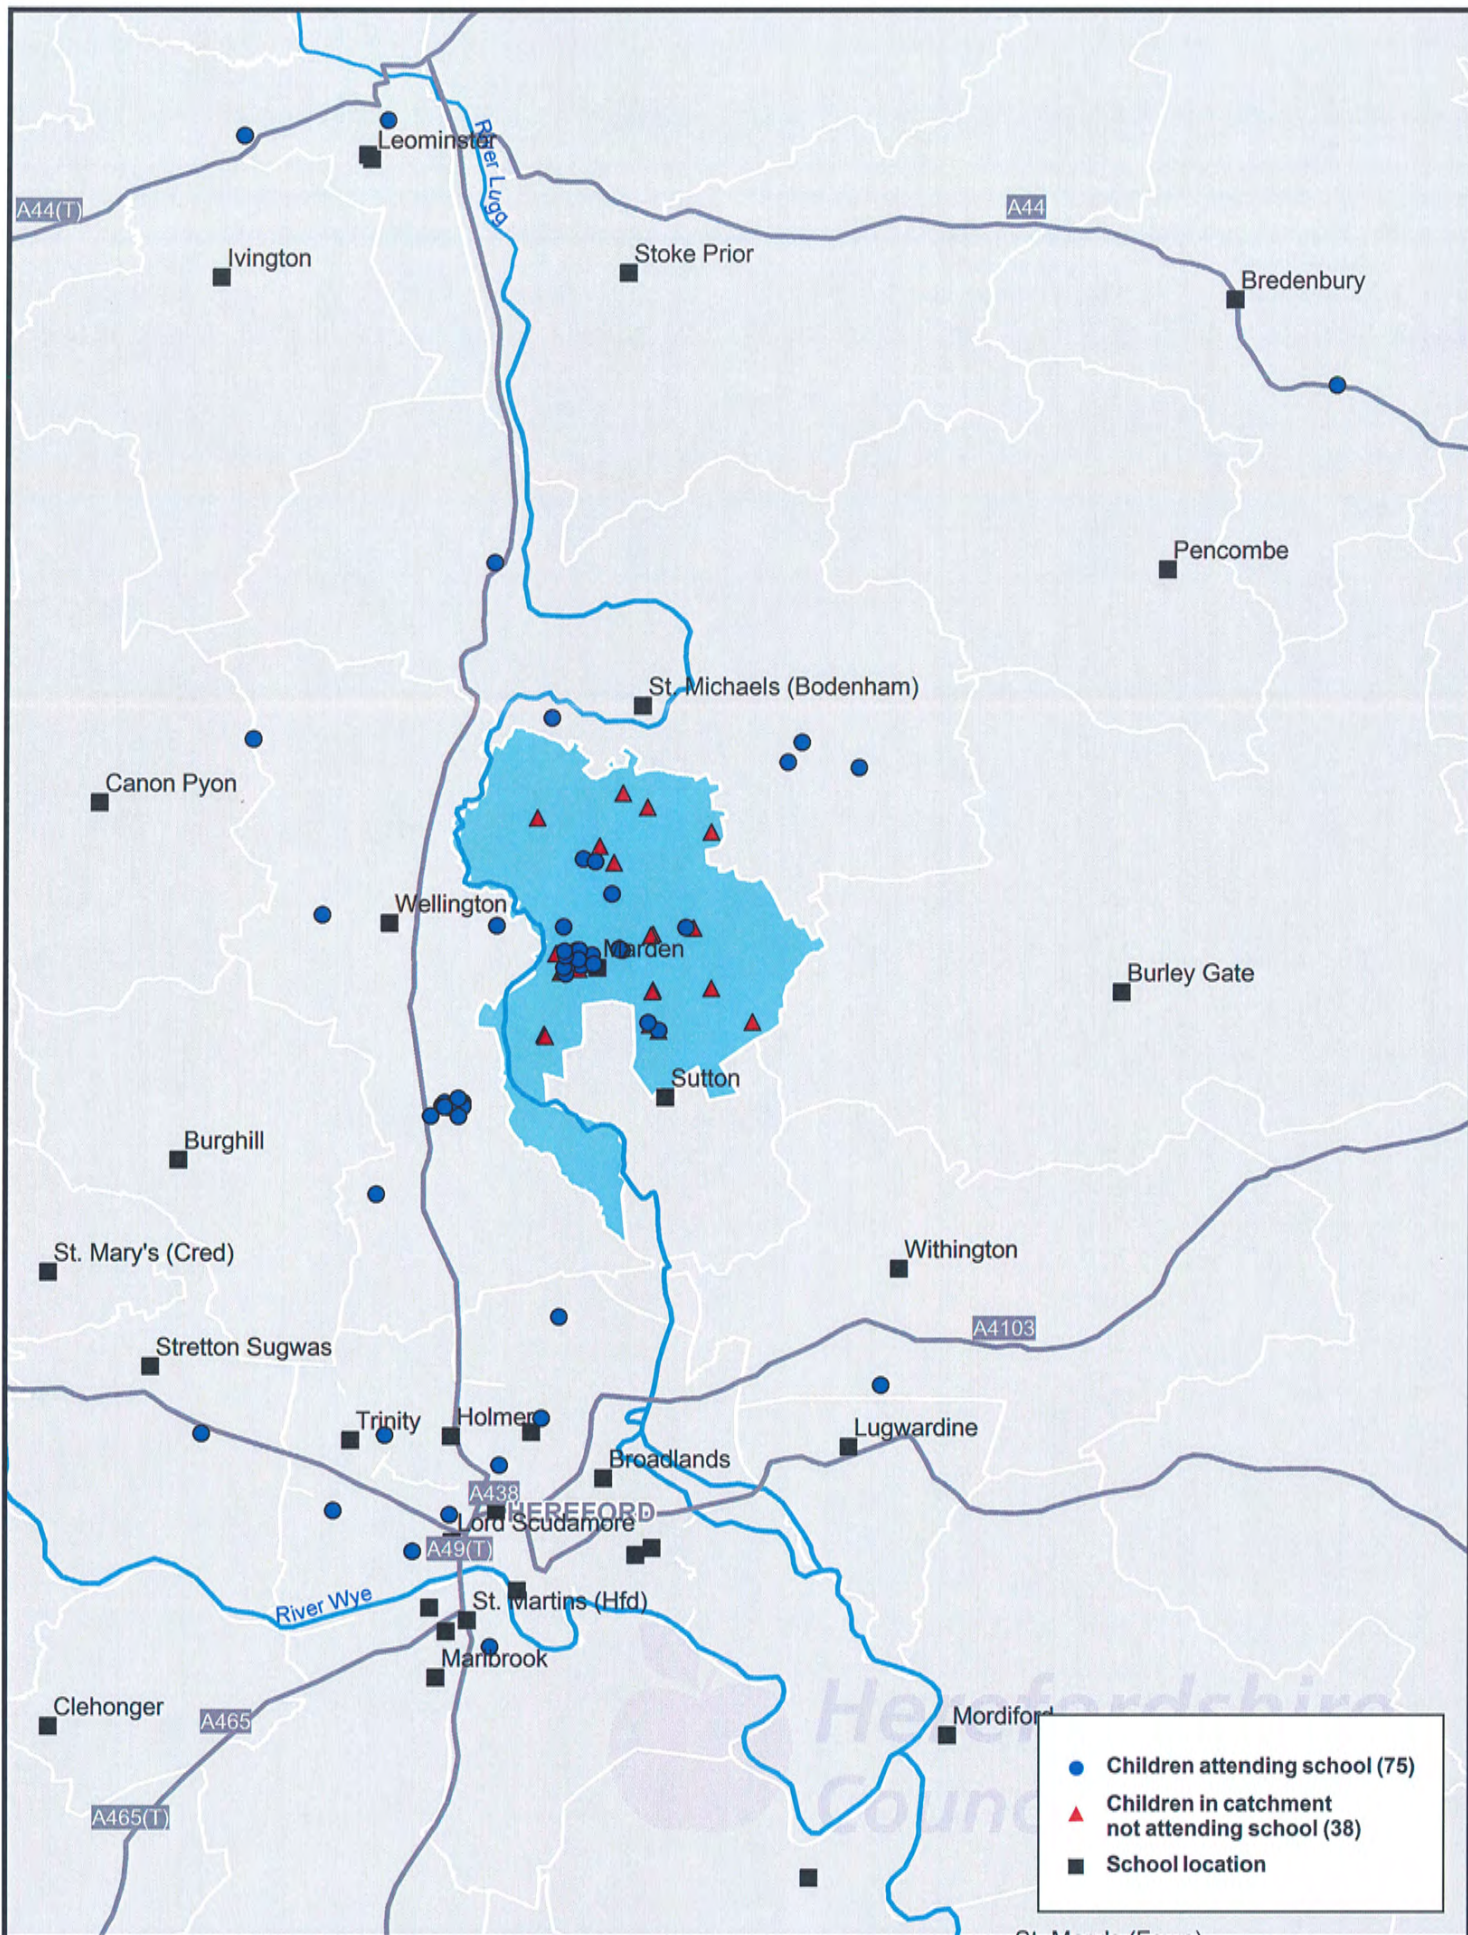

Distribution of Children Attending Marden Primary Academy or Where it is the Nearest School

Scale 1:100,000

Map produced February 2015 using Autumn Term 2014 School Census Data
 © Crown copyright and database rights (2015) Ordnance Survey (100024168)

Education & Commissioning
 Children's Wellbeing
 Herefordshire Council
 Plough Lane
 Hereford, HR4 0LE

Distribution of Children Attending Marden Primary Academy or Resident in its Catchment Area

Scale 1:100,000

Map produced February 2015 using Autumn Term 2014 School Census Data
 © Crown copyright and database rights (2015) Ordnance Survey (100024168)

Education & Commissioning
 Children's Wellbeing
 Herefordshire Council
 Plough Lane
 Hereford, HR4 0LE