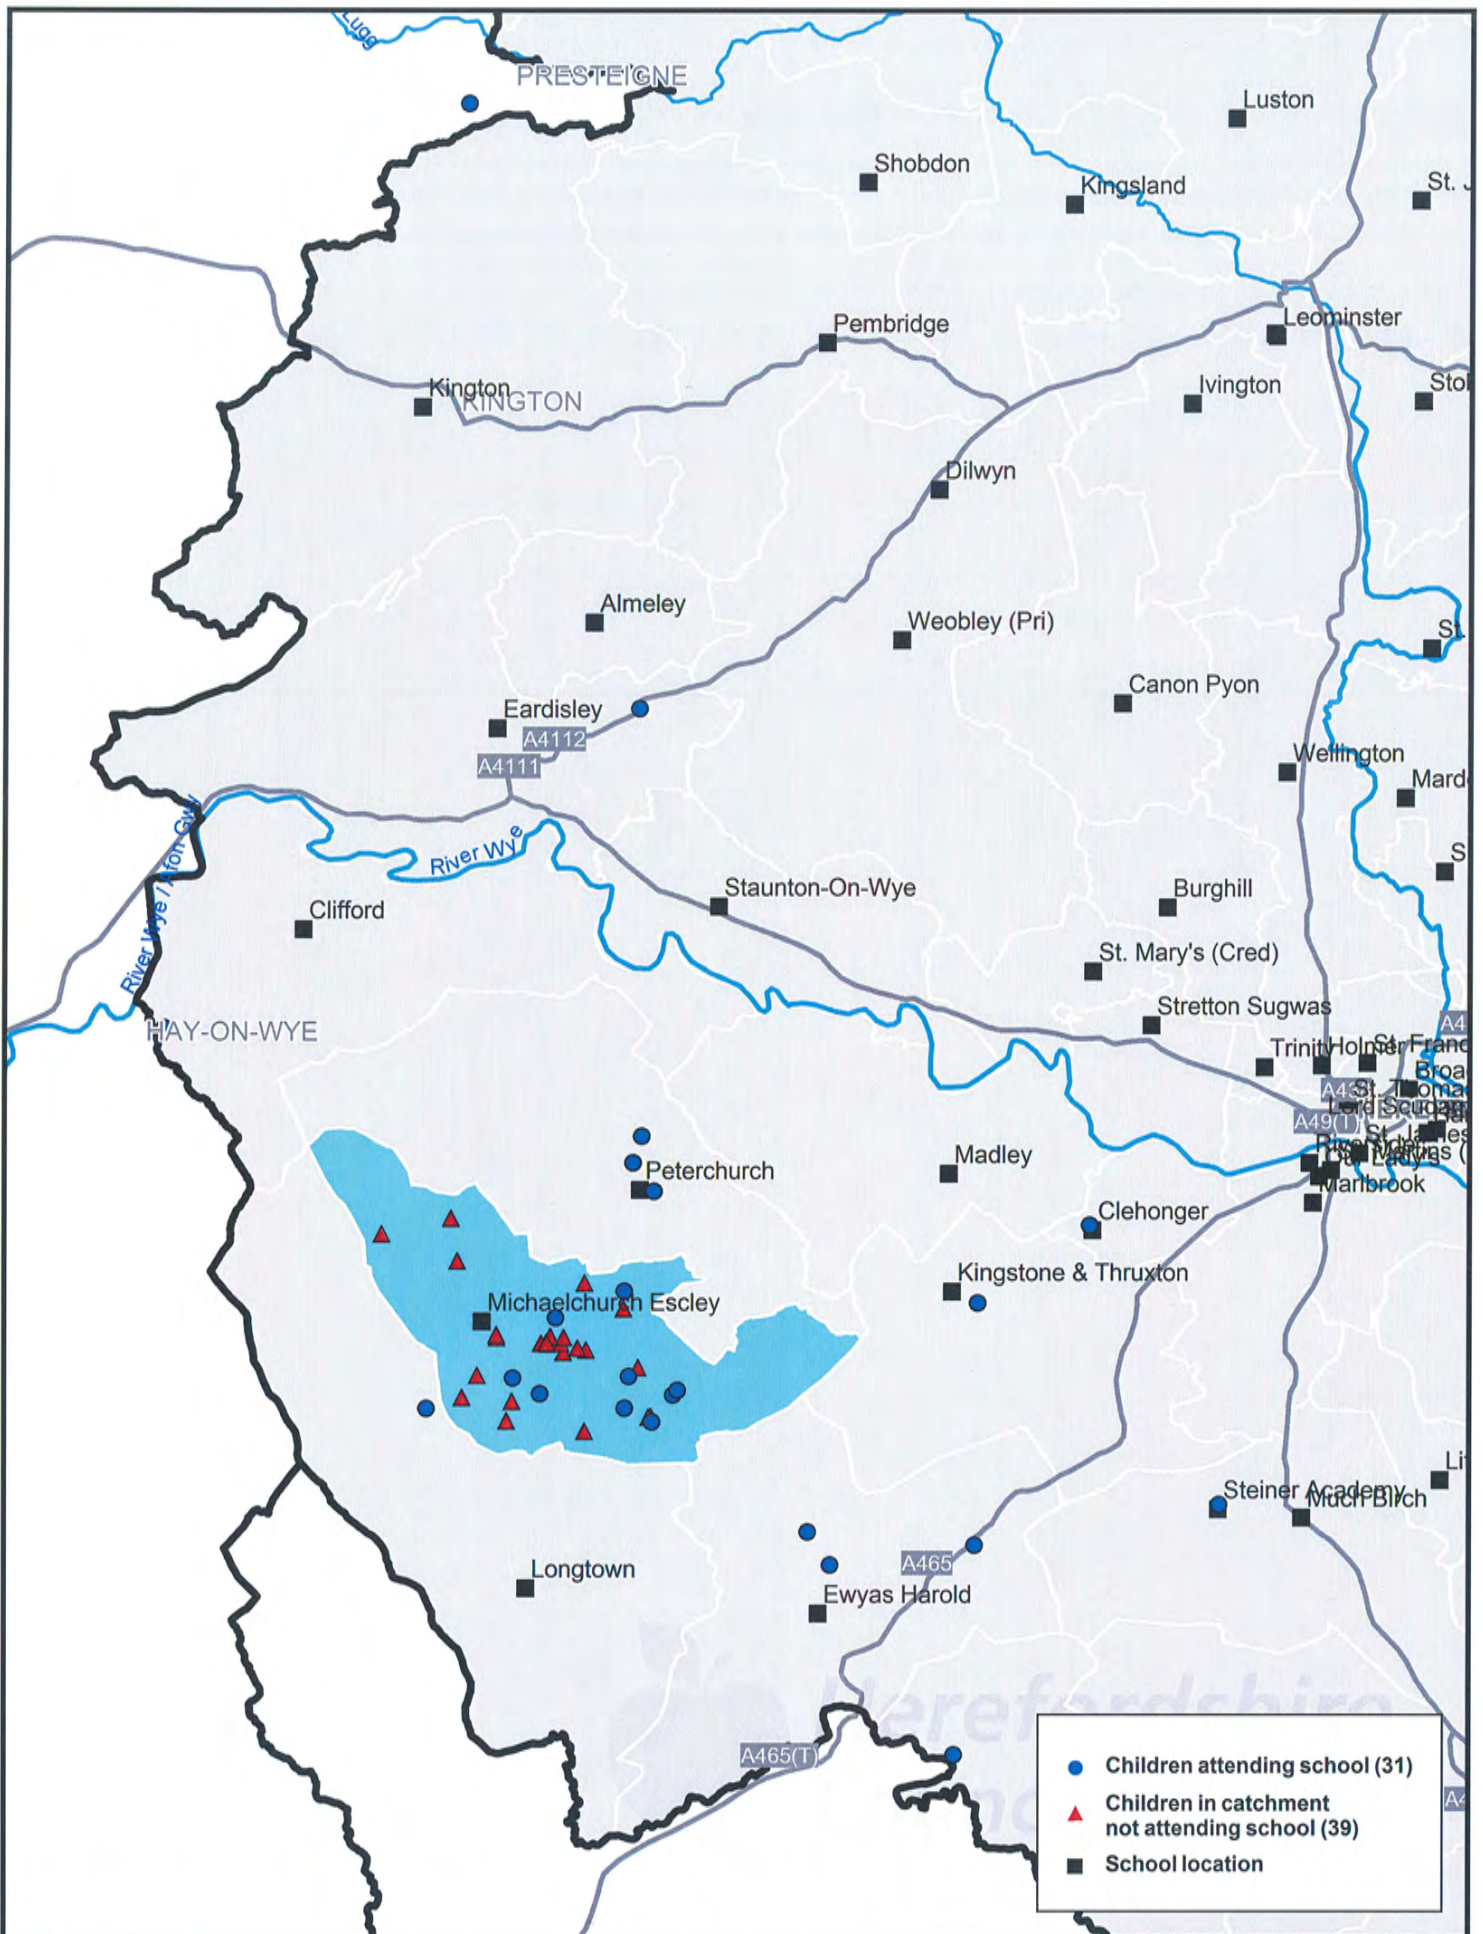

Distribution of Children Attending Michaelchurch Escley Primary School or Where it is the Nearest School

Scale 1:175,000

Map produced February 2015 using Autumn Term 2014 School Census Data
 © Crown copyright and database rights (2015) Ordnance Survey (100024168)

Education & Commissioning
 Children's Wellbeing
 Herefordshire Council
 Plough Lane
 Hereford, HR4 0LE

Distribution of Children Attending Michaelchurch Escley Primary School or Resident in its Catchment Area

Scale 1:175,000

Map produced February 2015 using Autumn Term 2014 School Census Data
 © Crown copyright and database rights (2015) Ordnance Survey (100024168)

Education & Commissioning
 Children's Wellbeing
 Herefordshire Council
 Plough Lane
 Hereford, HR4 0LE