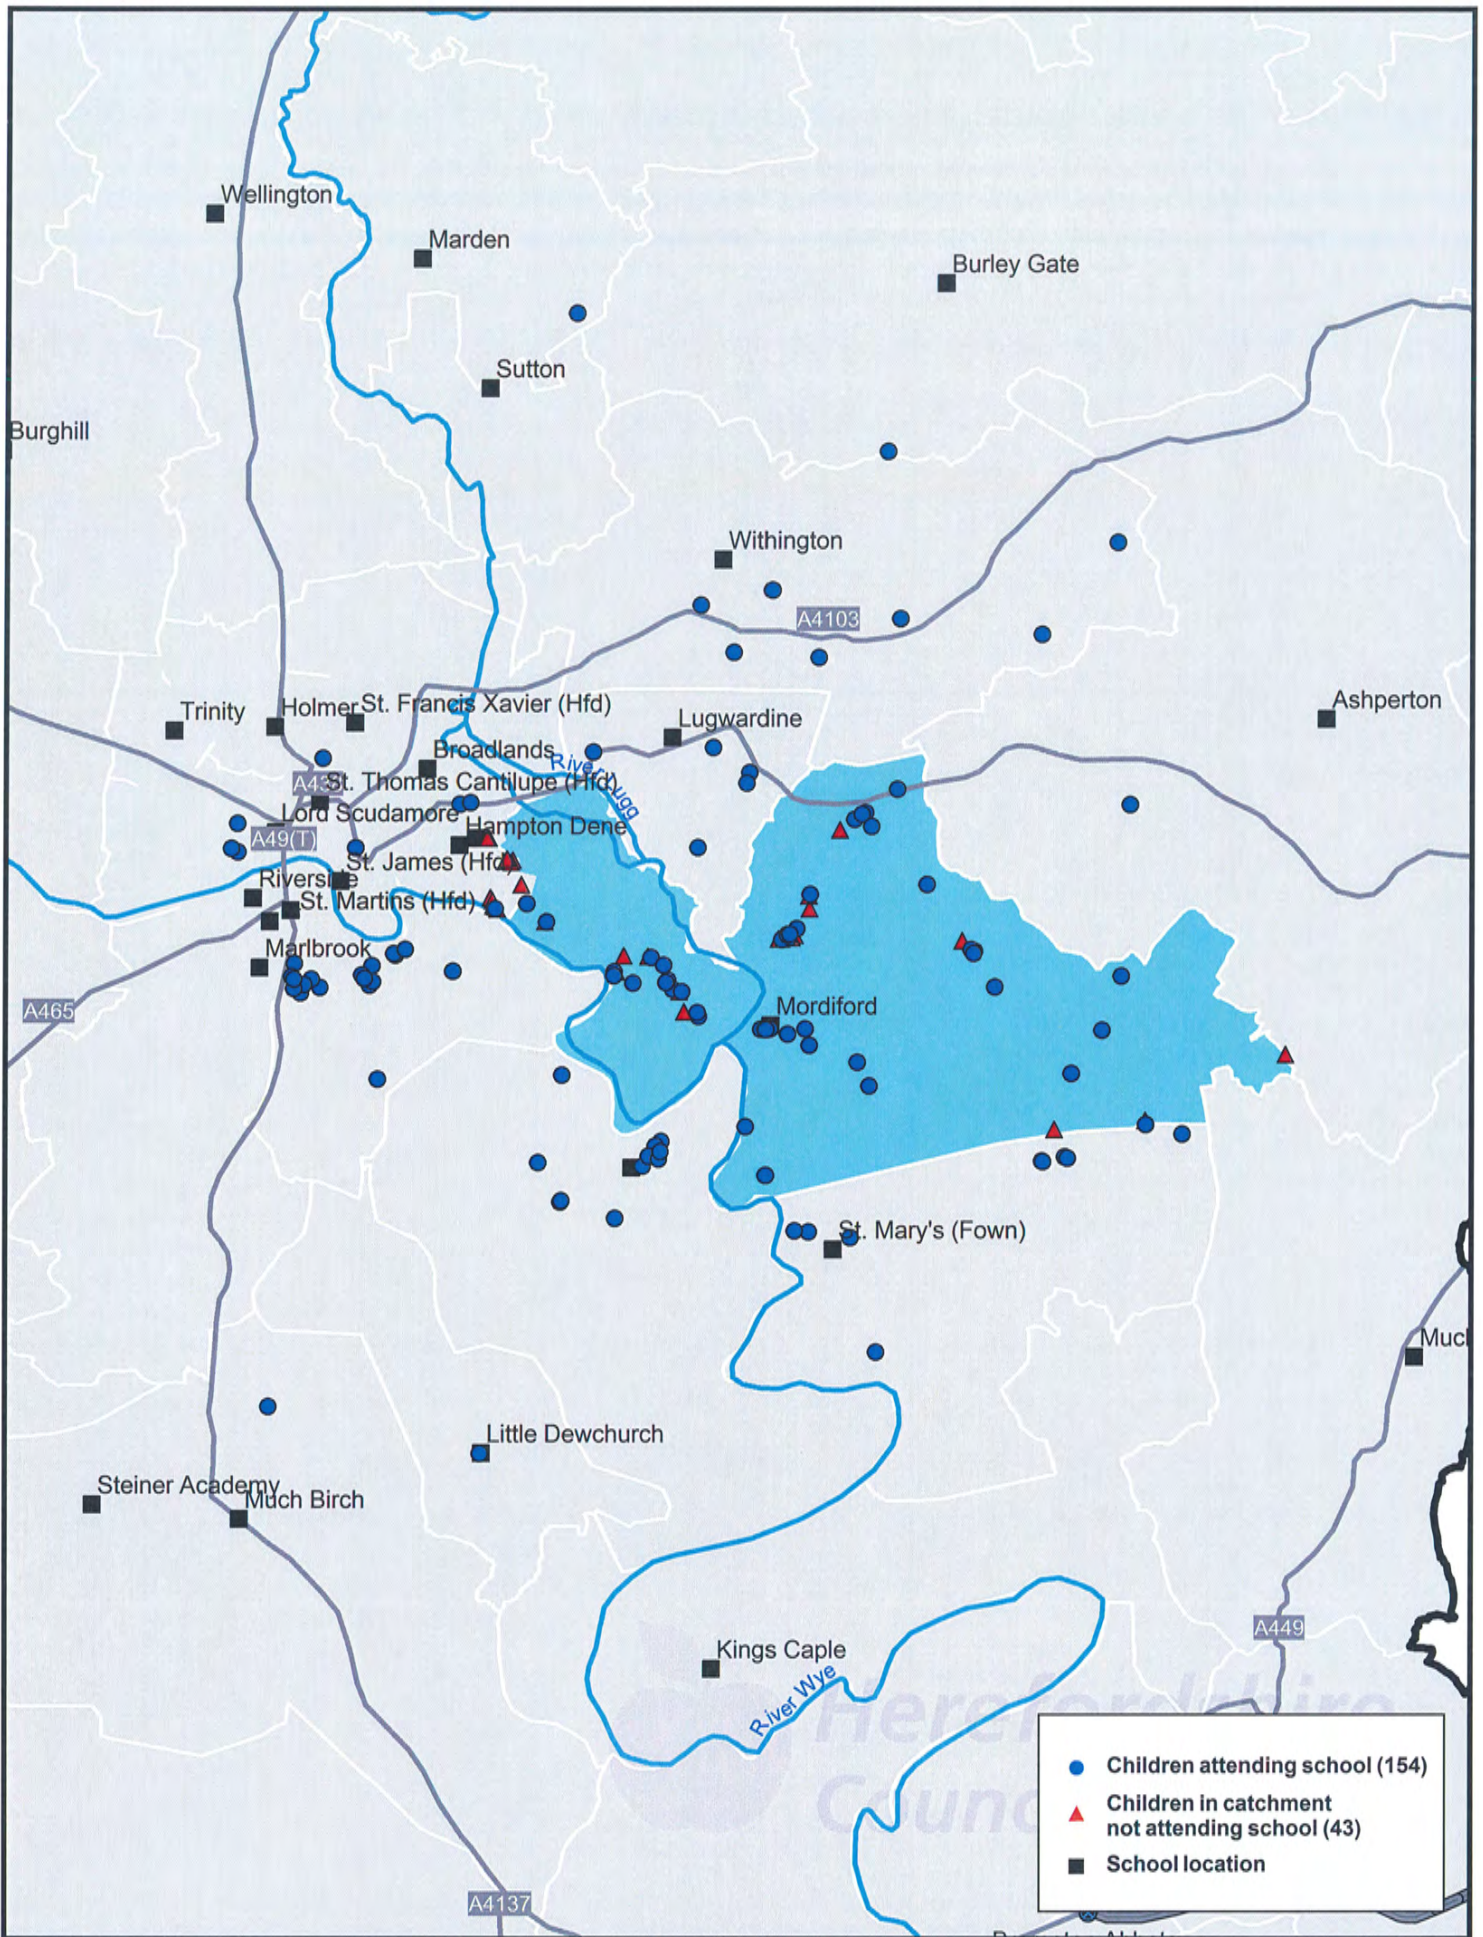

- Children attending school (154)
- ◆ Children nearest school but not attending school (30)
- School location

**Distribution of Children Attending Mordiford CE Primary School or Where it is the Nearest School**

Scale 1:100,000

Map produced February 2015 using Autumn Term 2014 School Census Data  
 © Crown copyright and database rights (2015) Ordnance Survey (100024168)

Education & Commissioning  
 Children's Wellbeing  
 Herefordshire Council  
 Plough Lane  
 Hereford, HR4 0LE

**Distribution of Children Attending Mordiford CE Primary School or Resident in its Catchment Area**

Scale 1:100,000

Map produced February 2015 using Autumn Term 2014 School Census Data  
 © Crown copyright and database rights (2015) Ordnance Survey (100024168)