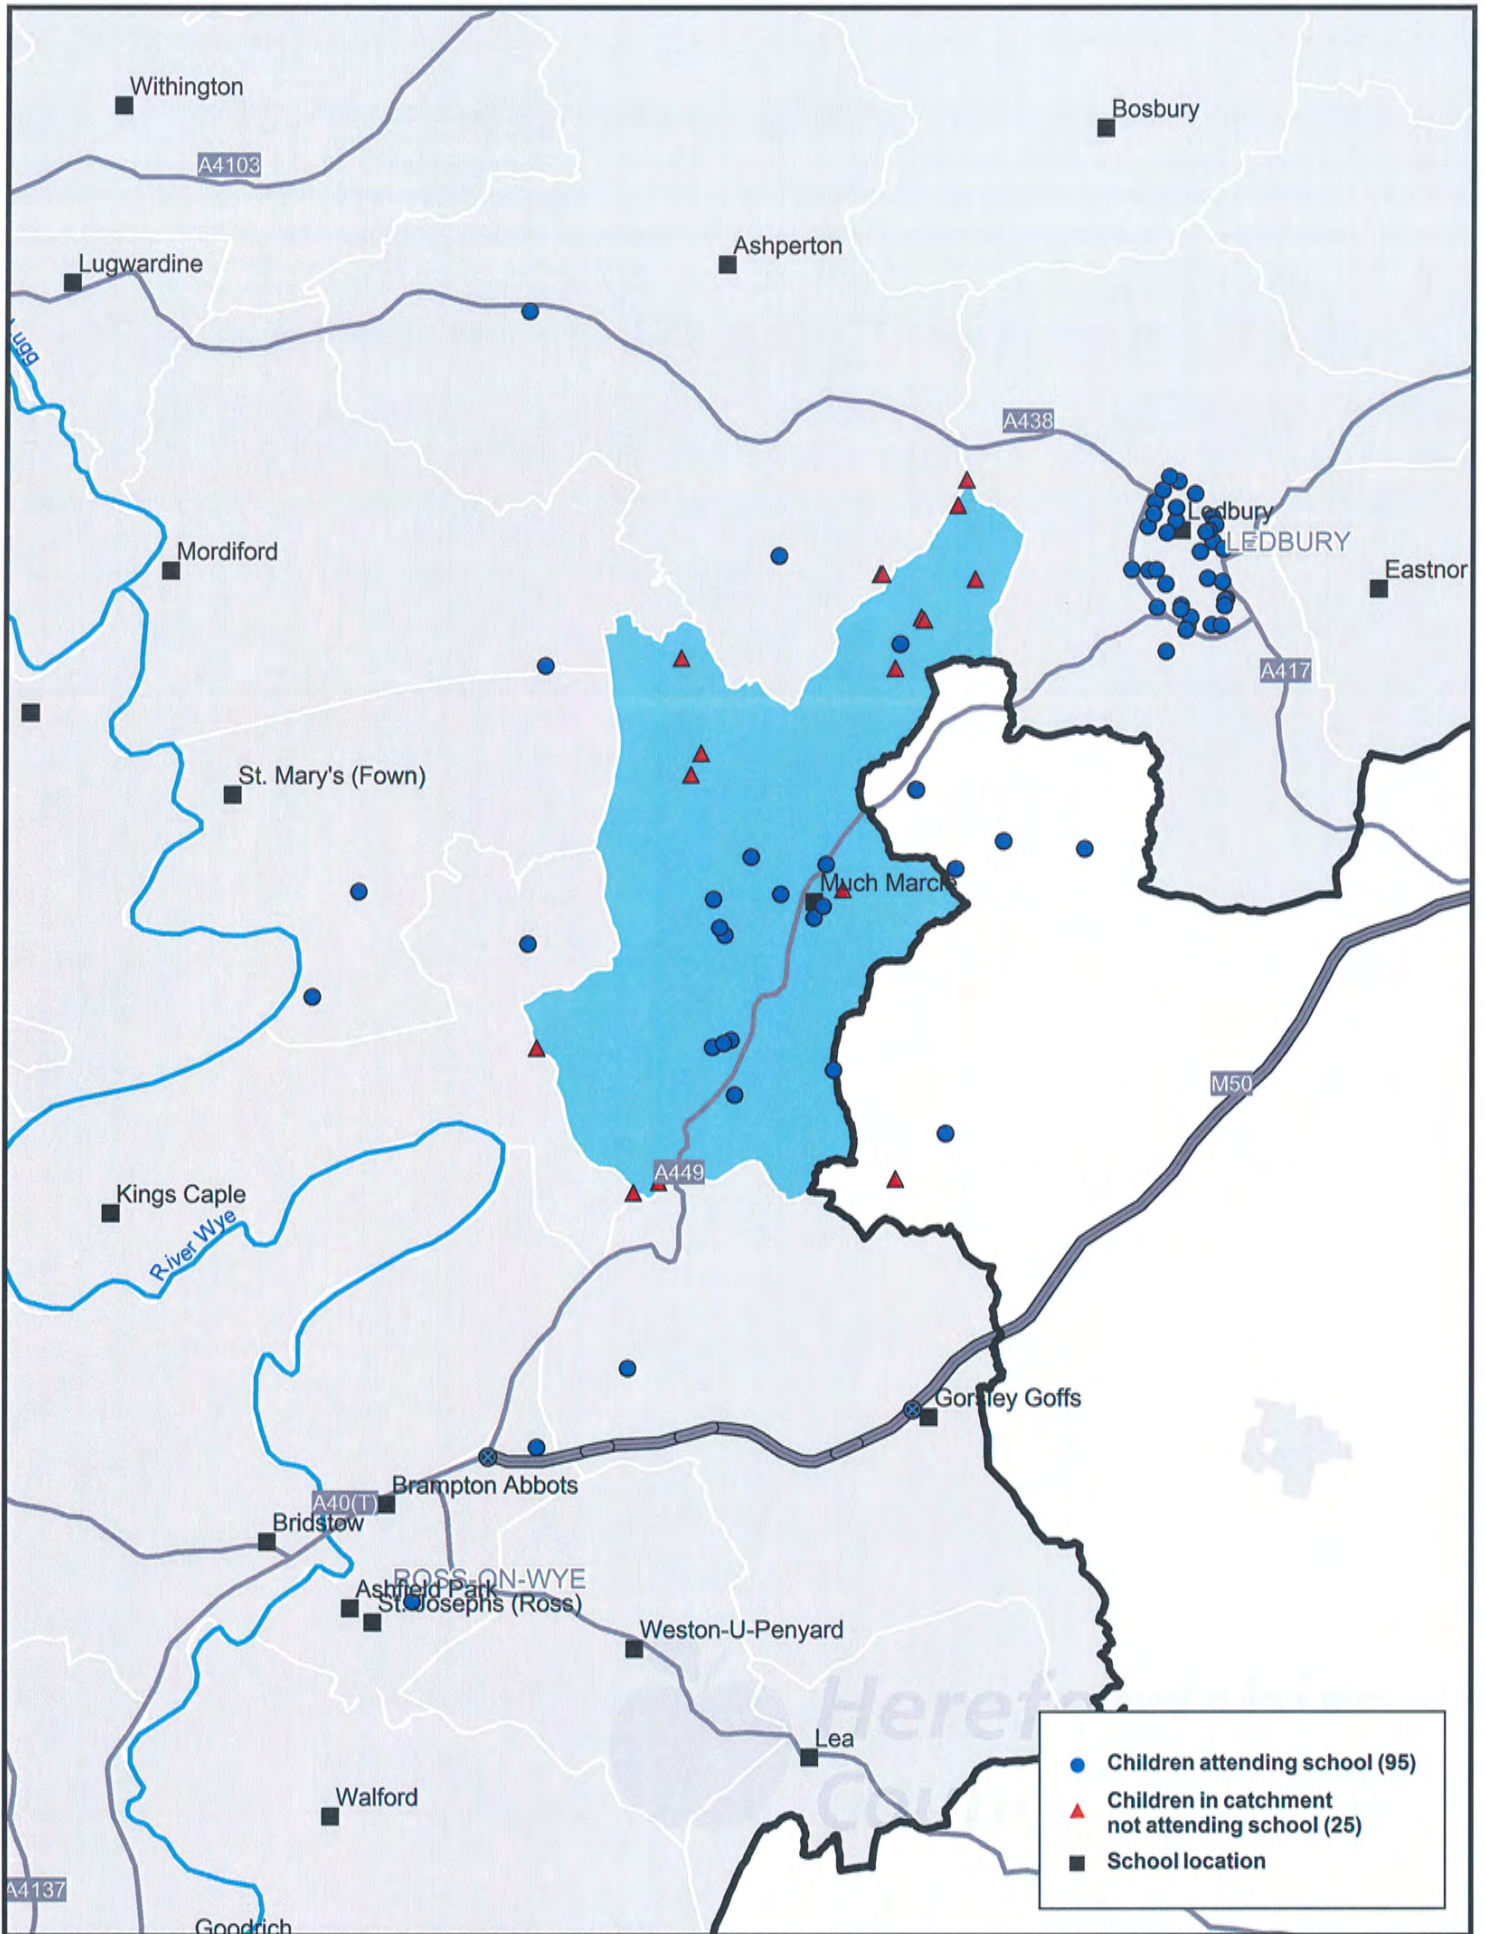

Distribution of Children Attending Much marcle CE Primary School or Where it is the Nearest School

Scale 1:100,000

Map produced February 2015 using Autumn Term 2014 School Census Data
 © Crown copyright and database rights (2015) Ordnance Survey (100024168)

Education & Commissioning
 Children's Wellbeing
 Herefordshire Council
 Plough Lane
 Hereford, HR4 0LE

Distribution of Children Attending Much Marcle CE Primary School or Resident in its Catchment Area

Scale 1:100,000

Map produced February 2015 using Autumn Term 2014 School Census Data
 © Crown copyright and database rights (2015) Ordnance Survey (100024168)

Education & Commissioning
 Children's Wellbeing
 Herefordshire Council
 Plough Lane
 Hereford, HR4 0LE