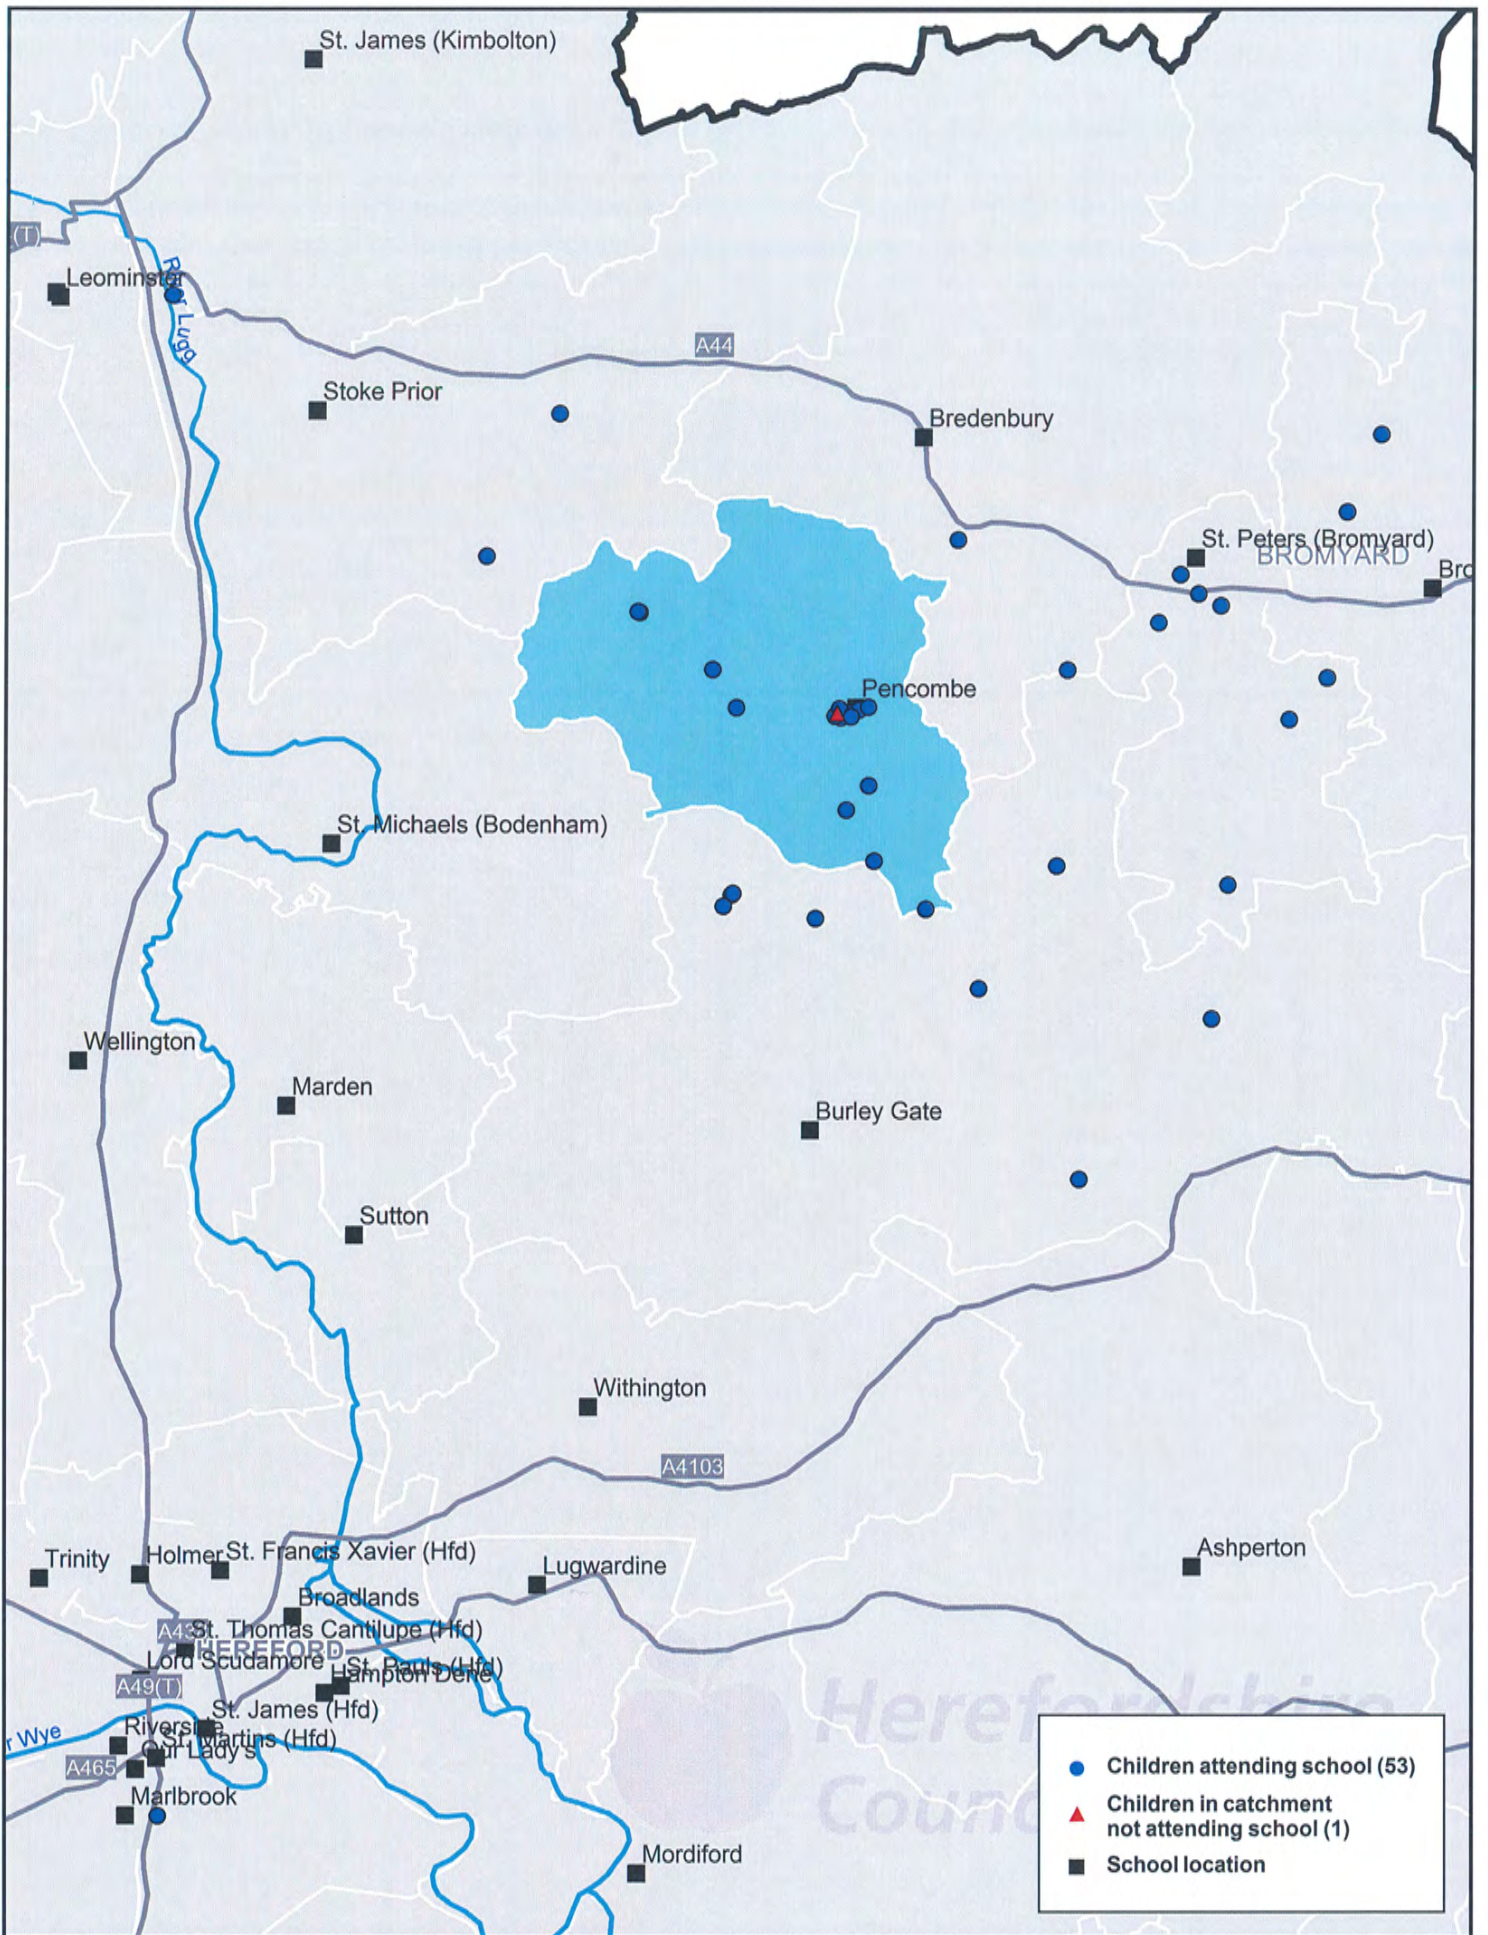

**Distribution of Children Attending Pencombe CE Primary School or Where it is the Nearest School**

Scale 1:100,000

Map produced February 2015 using Autumn Term 2014 School Census Data  
 © Crown copyright and database rights (2015) Ordnance Survey (100024168)

Education & Commissioning  
 Children's Wellbeing  
 Herefordshire Council  
 Plough Lane  
 Hereford, HR4 0LE

**Distribution of Children Attending Pencombe CE Primary School or Resident in its Catchment Area**

Scale 1:100,000

Map produced February 2015 using Autumn Term 2014 School Census Data  
 © Crown copyright and database rights (2015) Ordnance Survey (100024168)

Education & Commissioning  
 Children's Wellbeing  
 Herefordshire Council  
 Plough Lane  
 Hereford, HR4 0LE