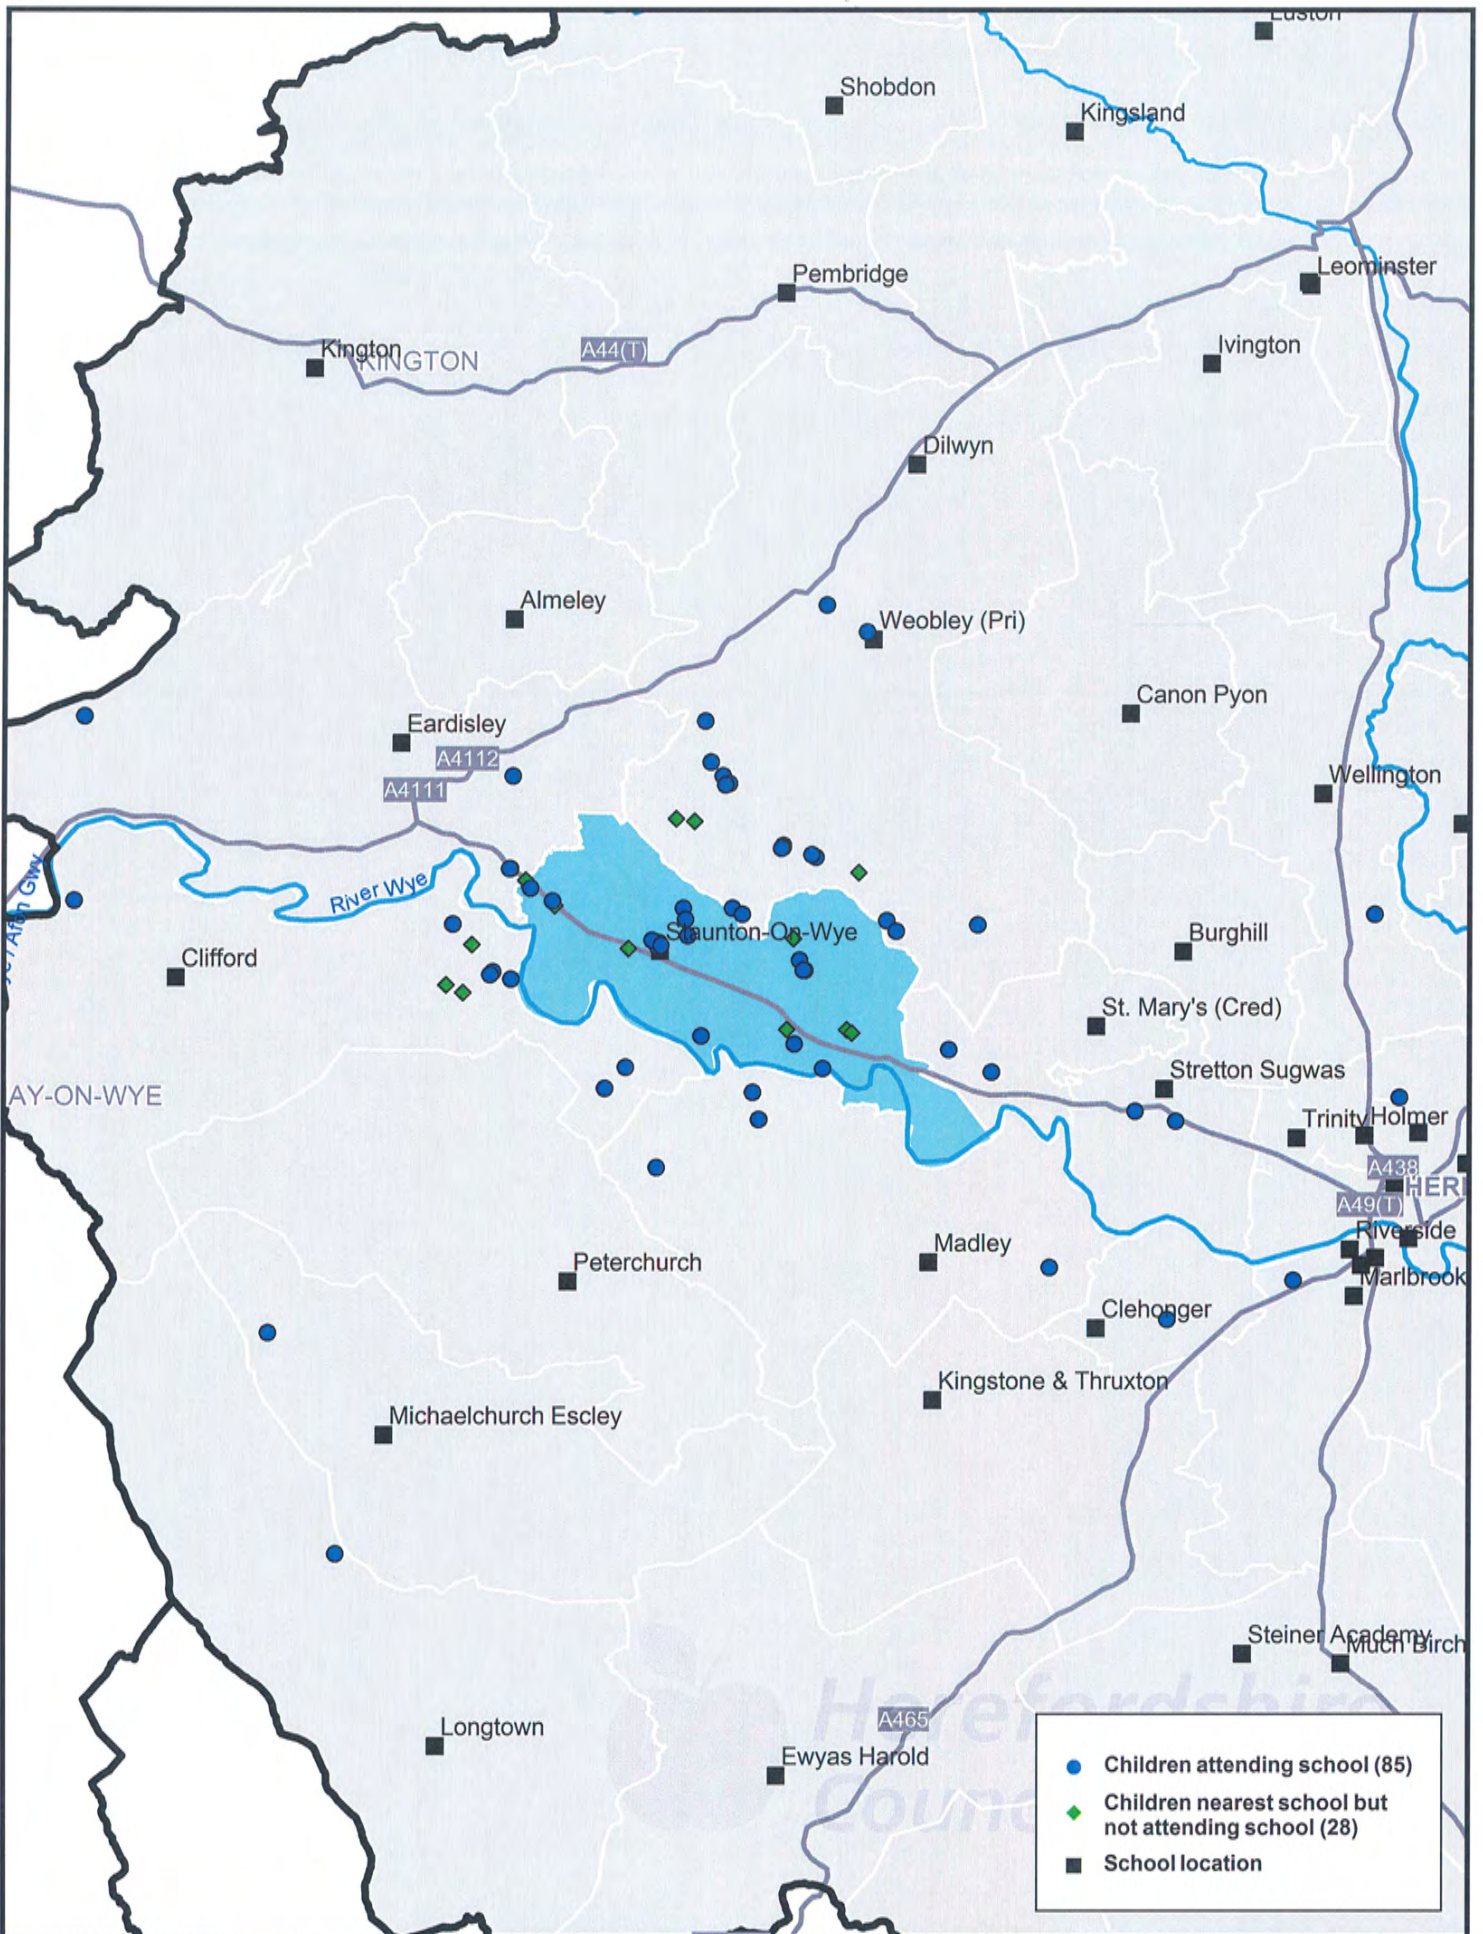

Distribution of Children Attending Staunton-on-Wye Endowed Primary School or Resident in its Catchment Area

Scale 1:150,000

Map produced February 2015 using Autumn Term 2014 School Census Data
 © Crown copyright and database rights (2015) Ordnance Survey (100024168)

Education & Commissioning
 Children's Wellbeing
 Herefordshire Council
 Plough Lane
 Hereford, HR4 0LE

Distribution of Children Attending Staunton-on-Wye Endowed Primary School or Where it is the Nearest School

Scale 1:150,000

Map produced February 2015 using Autumn Term 2014 School Census Data
 © Crown copyright and database rights (2015) Ordnance Survey (100024168)

Education & Commissioning
 Children's Wellbeing
 Herefordshire Council
 Plough Lane
 Hereford, HR4 0LE