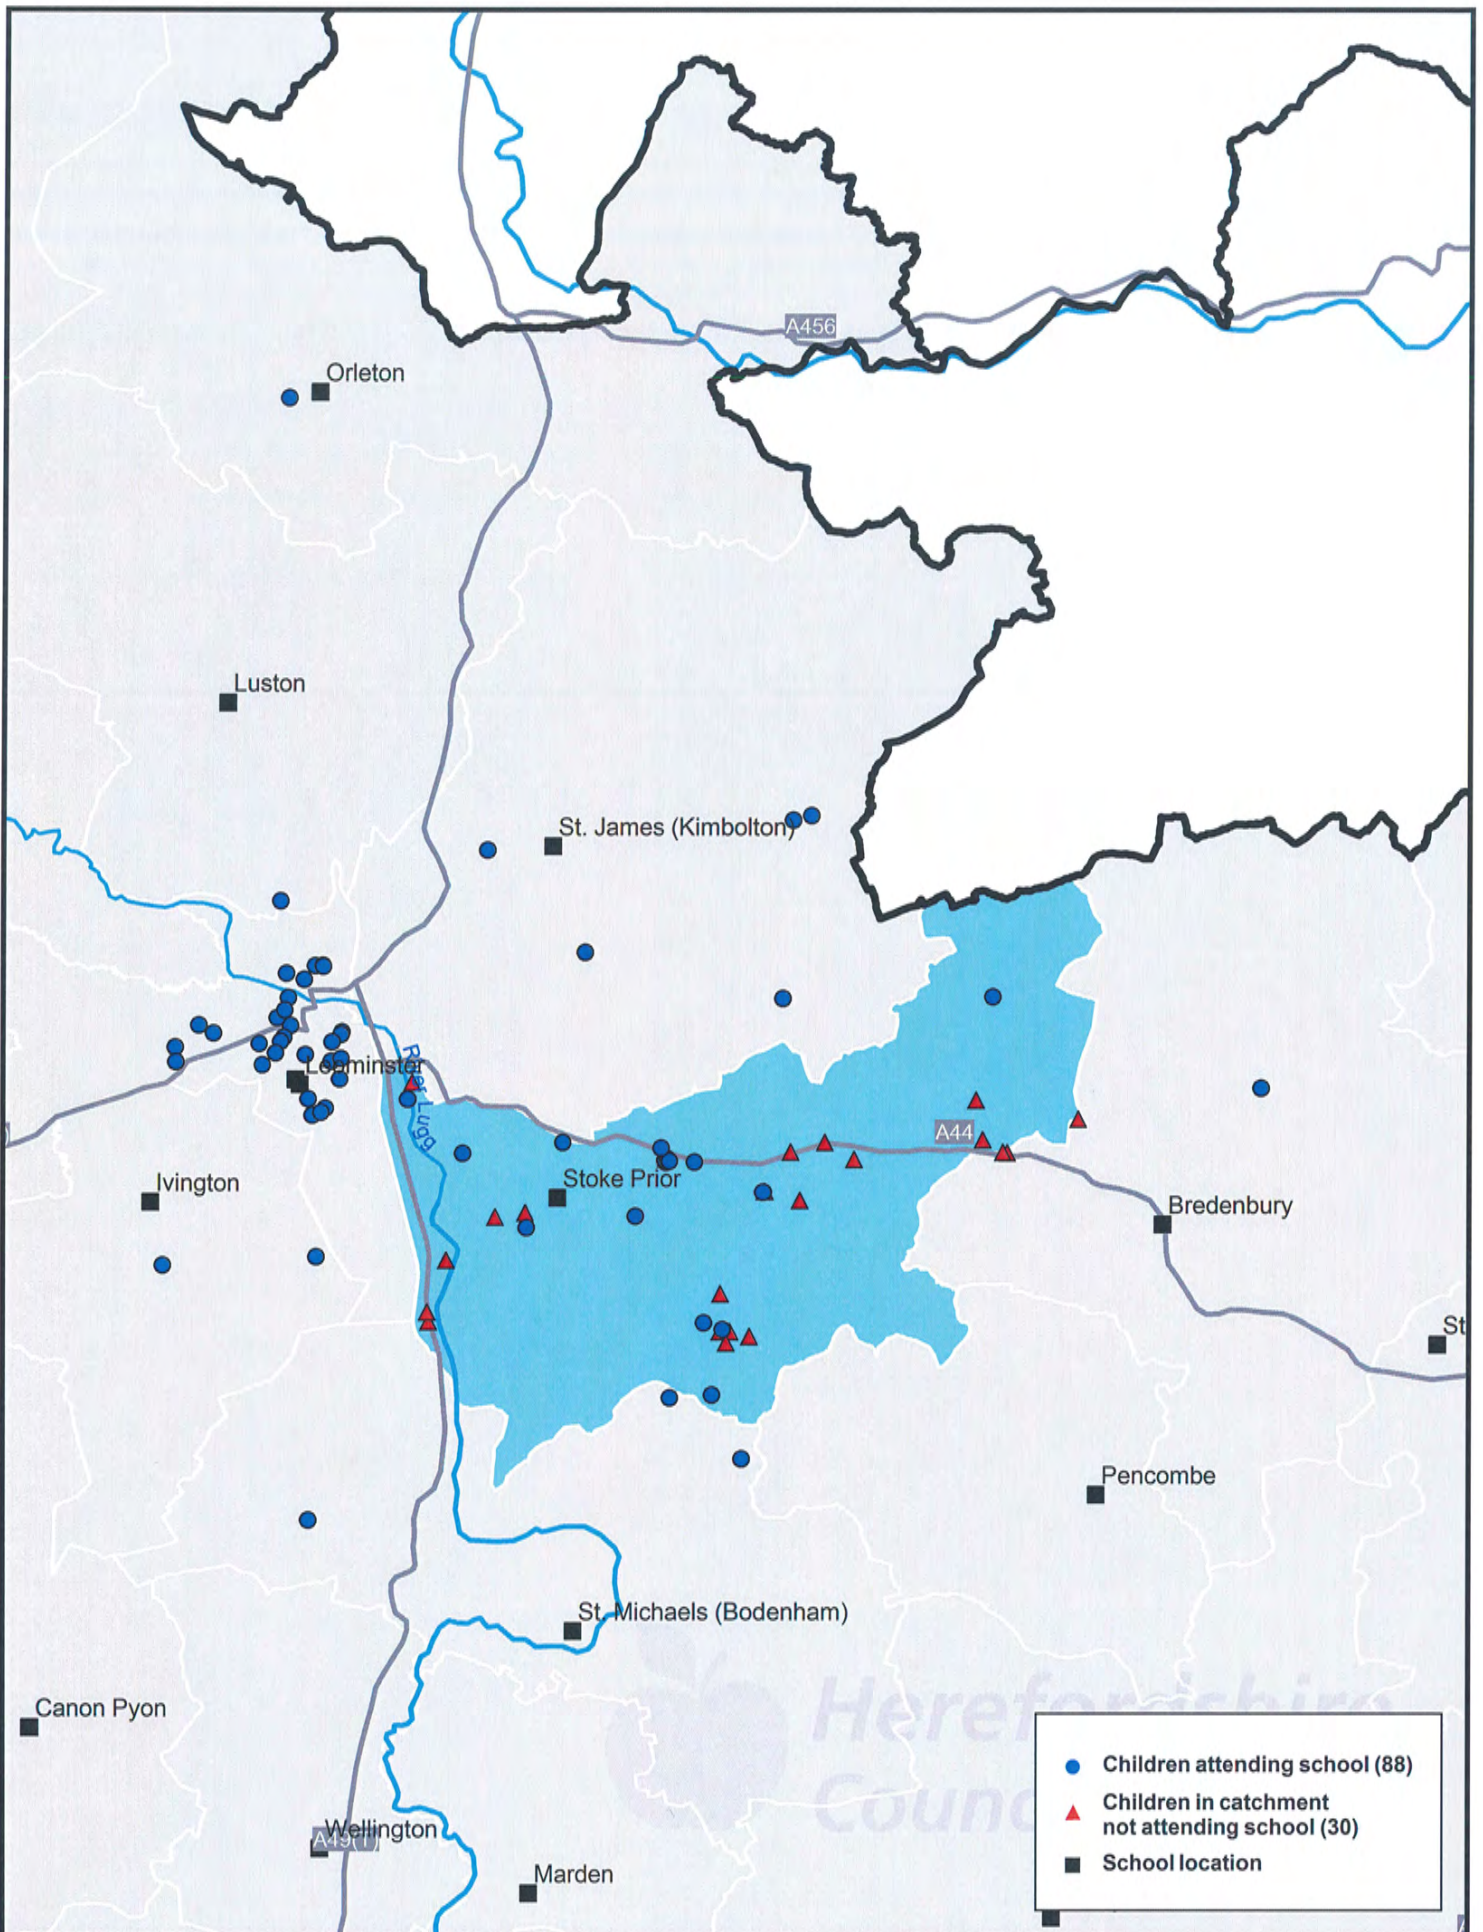

Distribution of Children Attending Stoke Prior Primary School or Where it is the Nearest School

Scale 1:100,000
 Map produced February 2015 using Autumn Term 2014 School Census Data
 © Crown copyright and database rights (2015) Ordnance Survey (100024168)

Education & Commissioning
 Children's Wellbeing
 Herefordshire Council
 Plough Lane
 Hereford, HR4 0LE

Distribution of Children Attending Stoke Prior Primary School or Resident in its Catchment Area

Scale 1:100,000

Map produced February 2015 using Autumn Term 2014 School Census Data
 © Crown copyright and database rights (2015) Ordnance Survey (100024168)

Education & Commissioning
 Children's Wellbeing
 Herefordshire Council
 Plough Lane
 Hereford, HR4 0LE