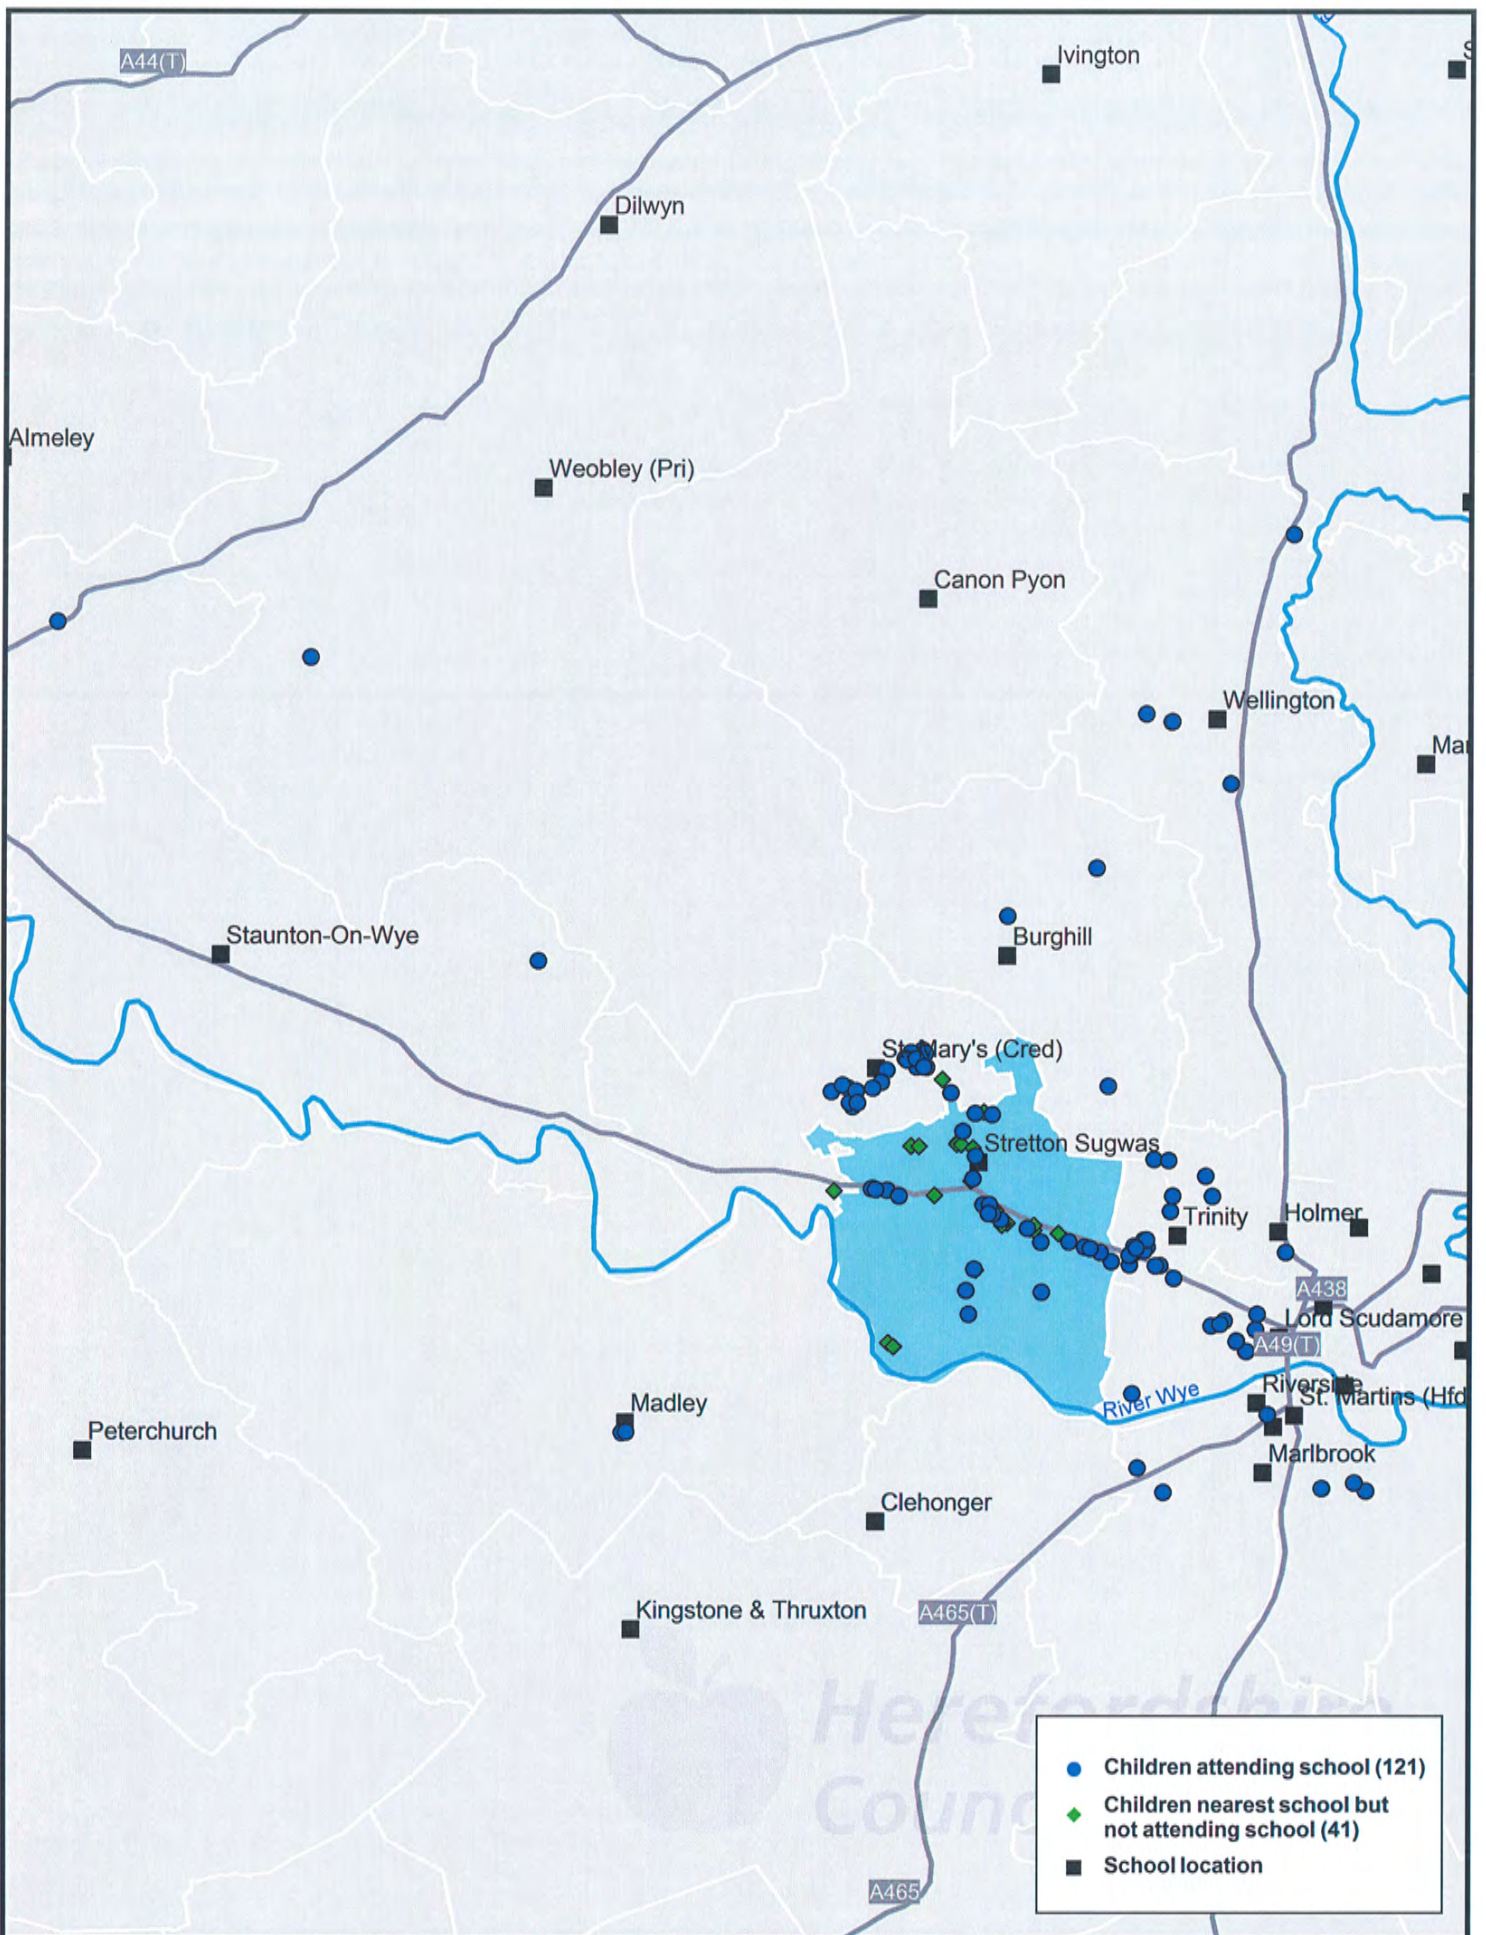

Distribution of Children Attending Stretton Sugwas CE Academy or Resident in its Catchment Area

Scale 1:100,000

Map produced February 2015 using Autumn Term 2014 School Census Data
 © Crown copyright and database rights (2015) Ordnance Survey (100024168)

Education & Commissioning
 Children's Wellbeing
 Herefordshire Council
 Plough Lane
 Hereford, HR4 0LE

Distribution of Children Attending Stretton Sugwas CE Academy or Where it is the Nearest School

Scale 1:100,000

Map produced February 2015 using Autumn Term 2014 School Census Data
 © Crown copyright and database rights (2015) Ordnance Survey (100024168)

Education & Commissioning
 Children's Wellbeing
 Herefordshire Council
 Plough Lane
 Hereford, HR4 0LE