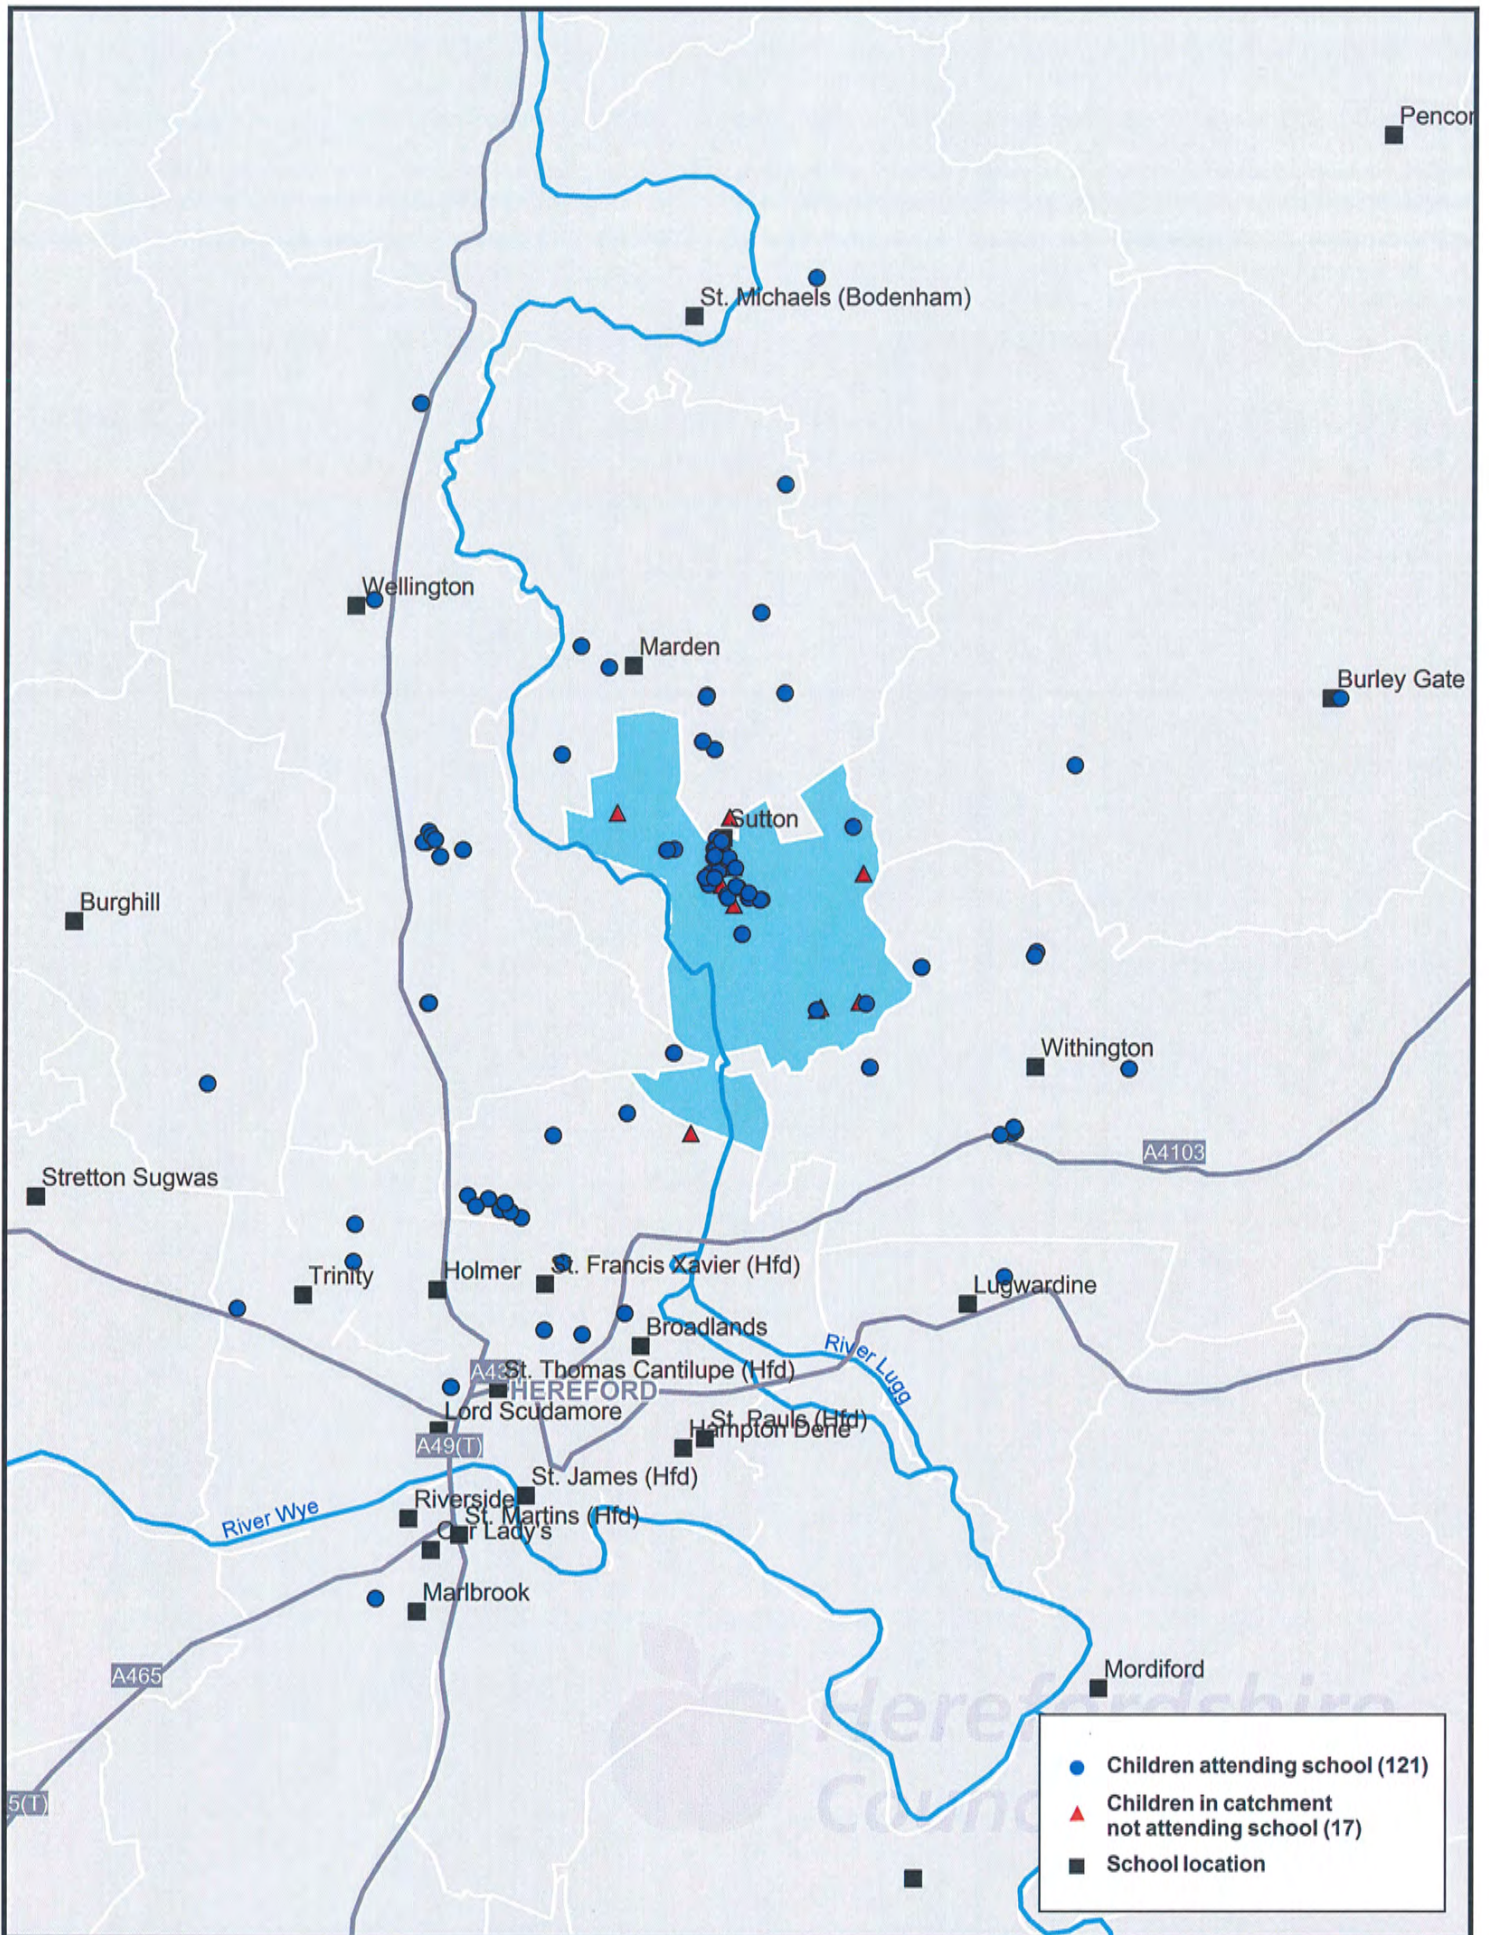

Distribution of Children Attending Sutton Primary Academy or Where it is the Nearest School

Scale 1:75,000

Map produced February 2015 using Autumn Term 2014 School Census Data
 © Crown copyright and database rights (2015) Ordnance Survey (100024168)

Education & Commissioning
 Children's Wellbeing
 Herefordshire Council
 Plough Lane
 Hereford, HR4 0LE

Distribution of Children Attending Sutton Primary Academy or Resident in its Catchment Area

Scale 1:75,000

Map produced February 2015 using Autumn Term 2014 School Census Data
 © Crown copyright and database rights (2015) Ordnance Survey (100024168)

Education & Commissioning
 Children's Wellbeing
 Herefordshire Council
 Plough Lane
 Hereford, HR4 0LE