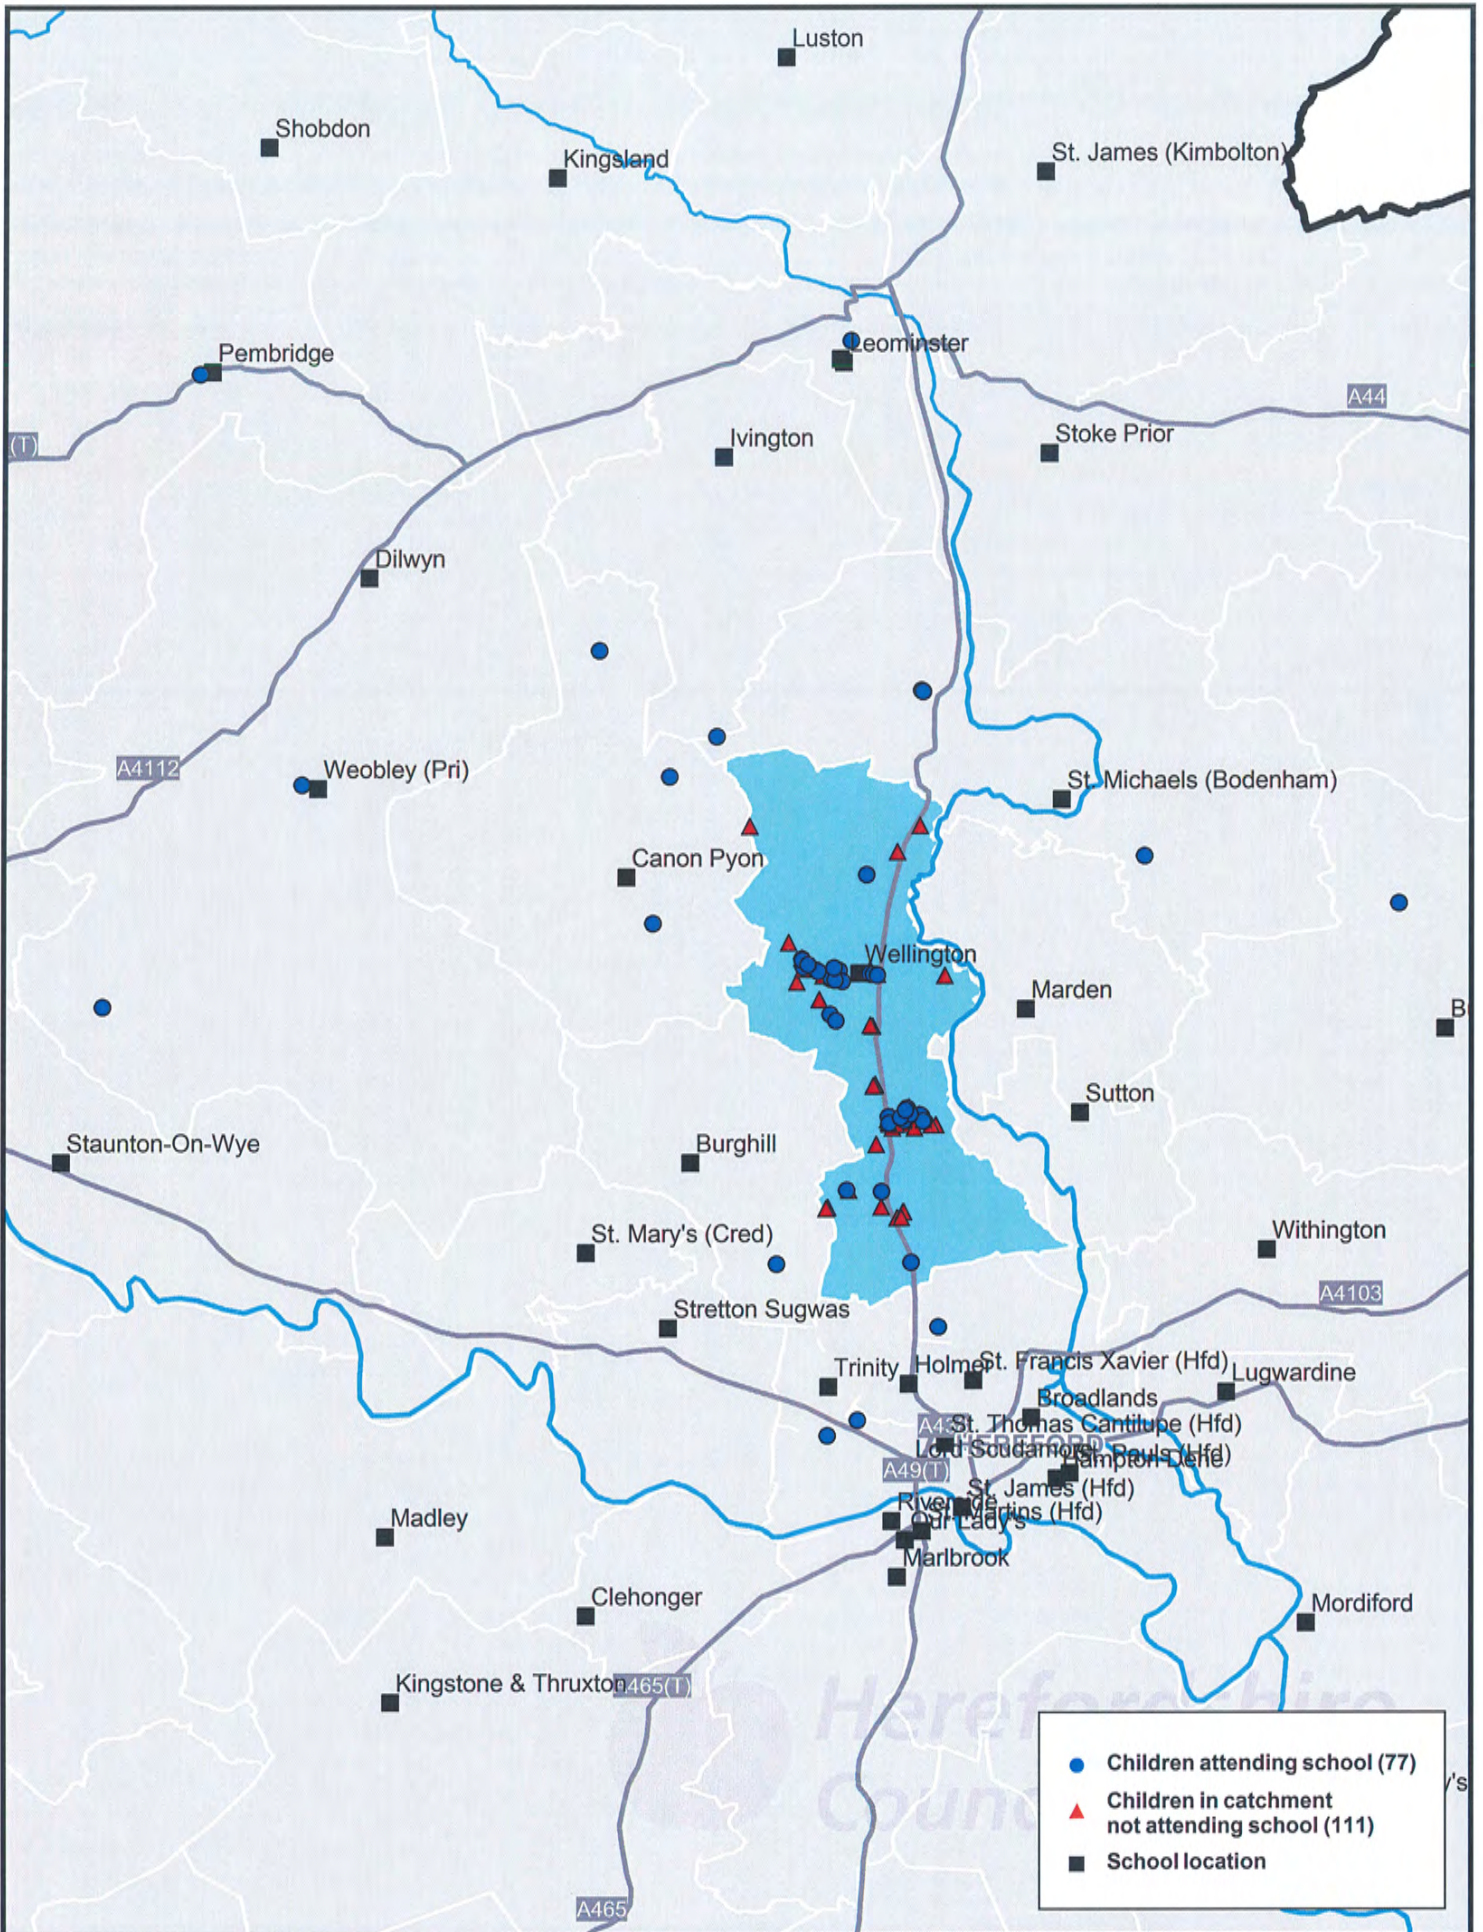

Distribution of Children Attending Wellington Primary School or Where it is the Nearest School

Scale 1:125,000

Map produced February 2015 using Autumn Term 2014 School Census Data
 © Crown copyright and database rights (2015) Ordnance Survey (100024168)

Education & Commissioning
 Children's Wellbeing
 Herefordshire Council
 Plough Lane
 Hereford, HR4 0LE

Distribution of Children Attending Wellington Primary School or Resident in its Catchment Area

Scale 1:125,000

Map produced February 2015 using Autumn Term 2014 School Census Data
 © Crown copyright and database rights (2015) Ordnance Survey (100024168)

Education & Commissioning
 Children's Wellbeing
 Herefordshire Council
 Plough Lane
 Hereford, HR4 0LE