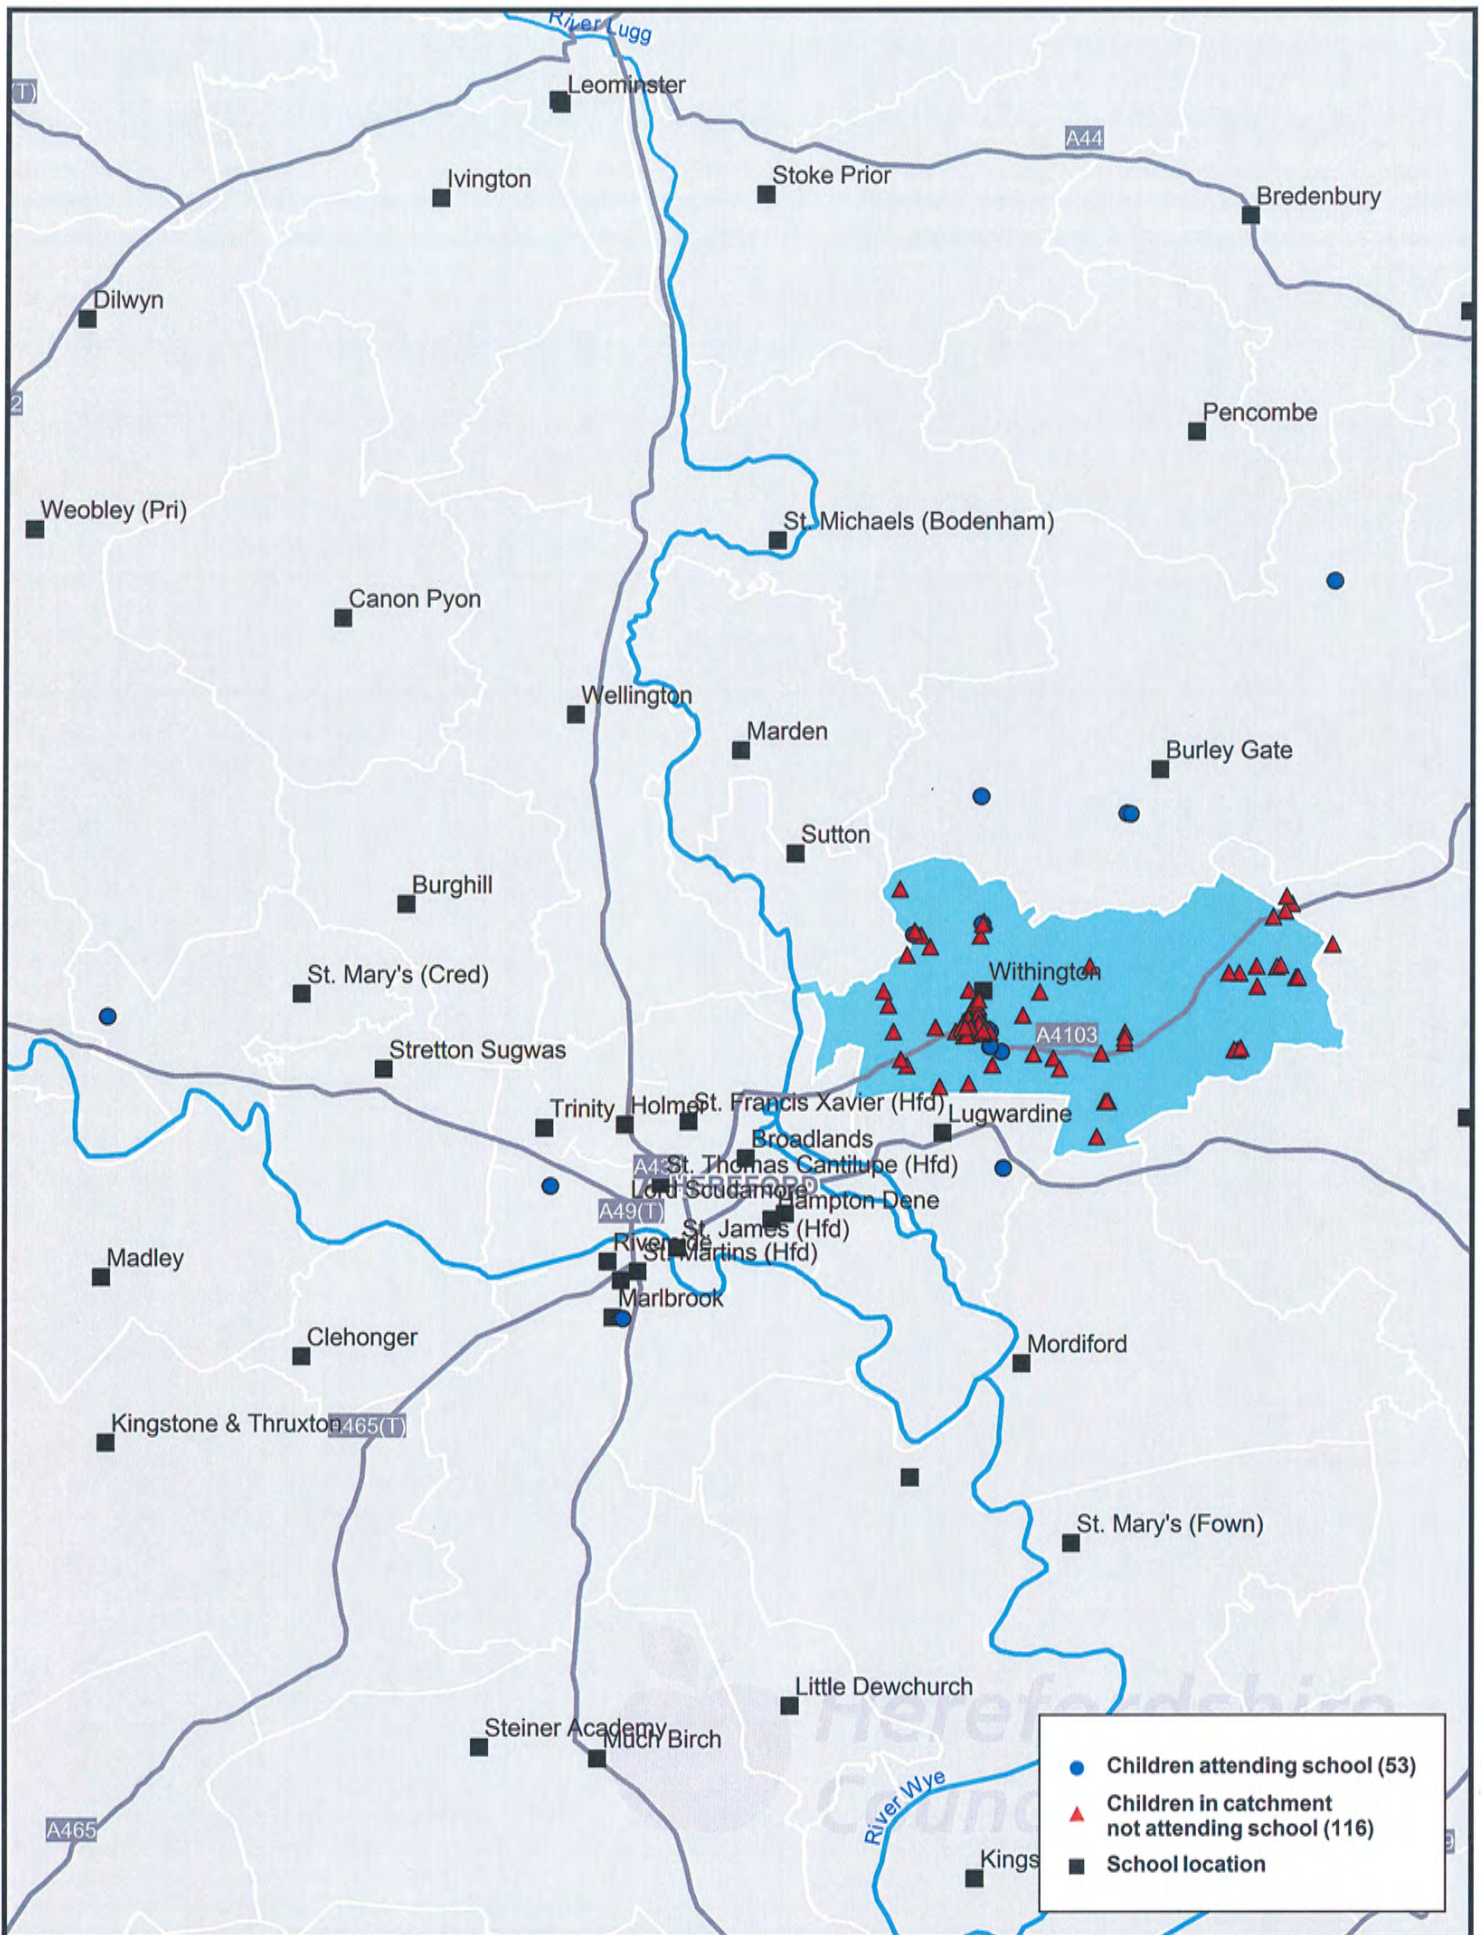

**Distribution of Children Attending Withington Primary School or Where it is the Nearest School**

Scale 1:125,000

Map produced February 2015 using Autumn Term 2014 School Census Data  
 © Crown copyright and database rights (2015) Ordnance Survey (100024168)

Education & Commissioning  
 Children's Wellbeing  
 Herefordshire Council  
 Plough Lane  
 Hereford, HR4 0LE

**Distribution of Children Attending Withington Primary School or Resident in its Catchment Area**

Scale 1:125,000

Map produced February 2015 using Autumn Term 2014 School Census Data  
 © Crown copyright and database rights (2015) Ordnance Survey (100024168)

Education & Commissioning  
 Children's Wellbeing  
 Herefordshire Council  
 Plough Lane  
 Hereford, HR4 0LE