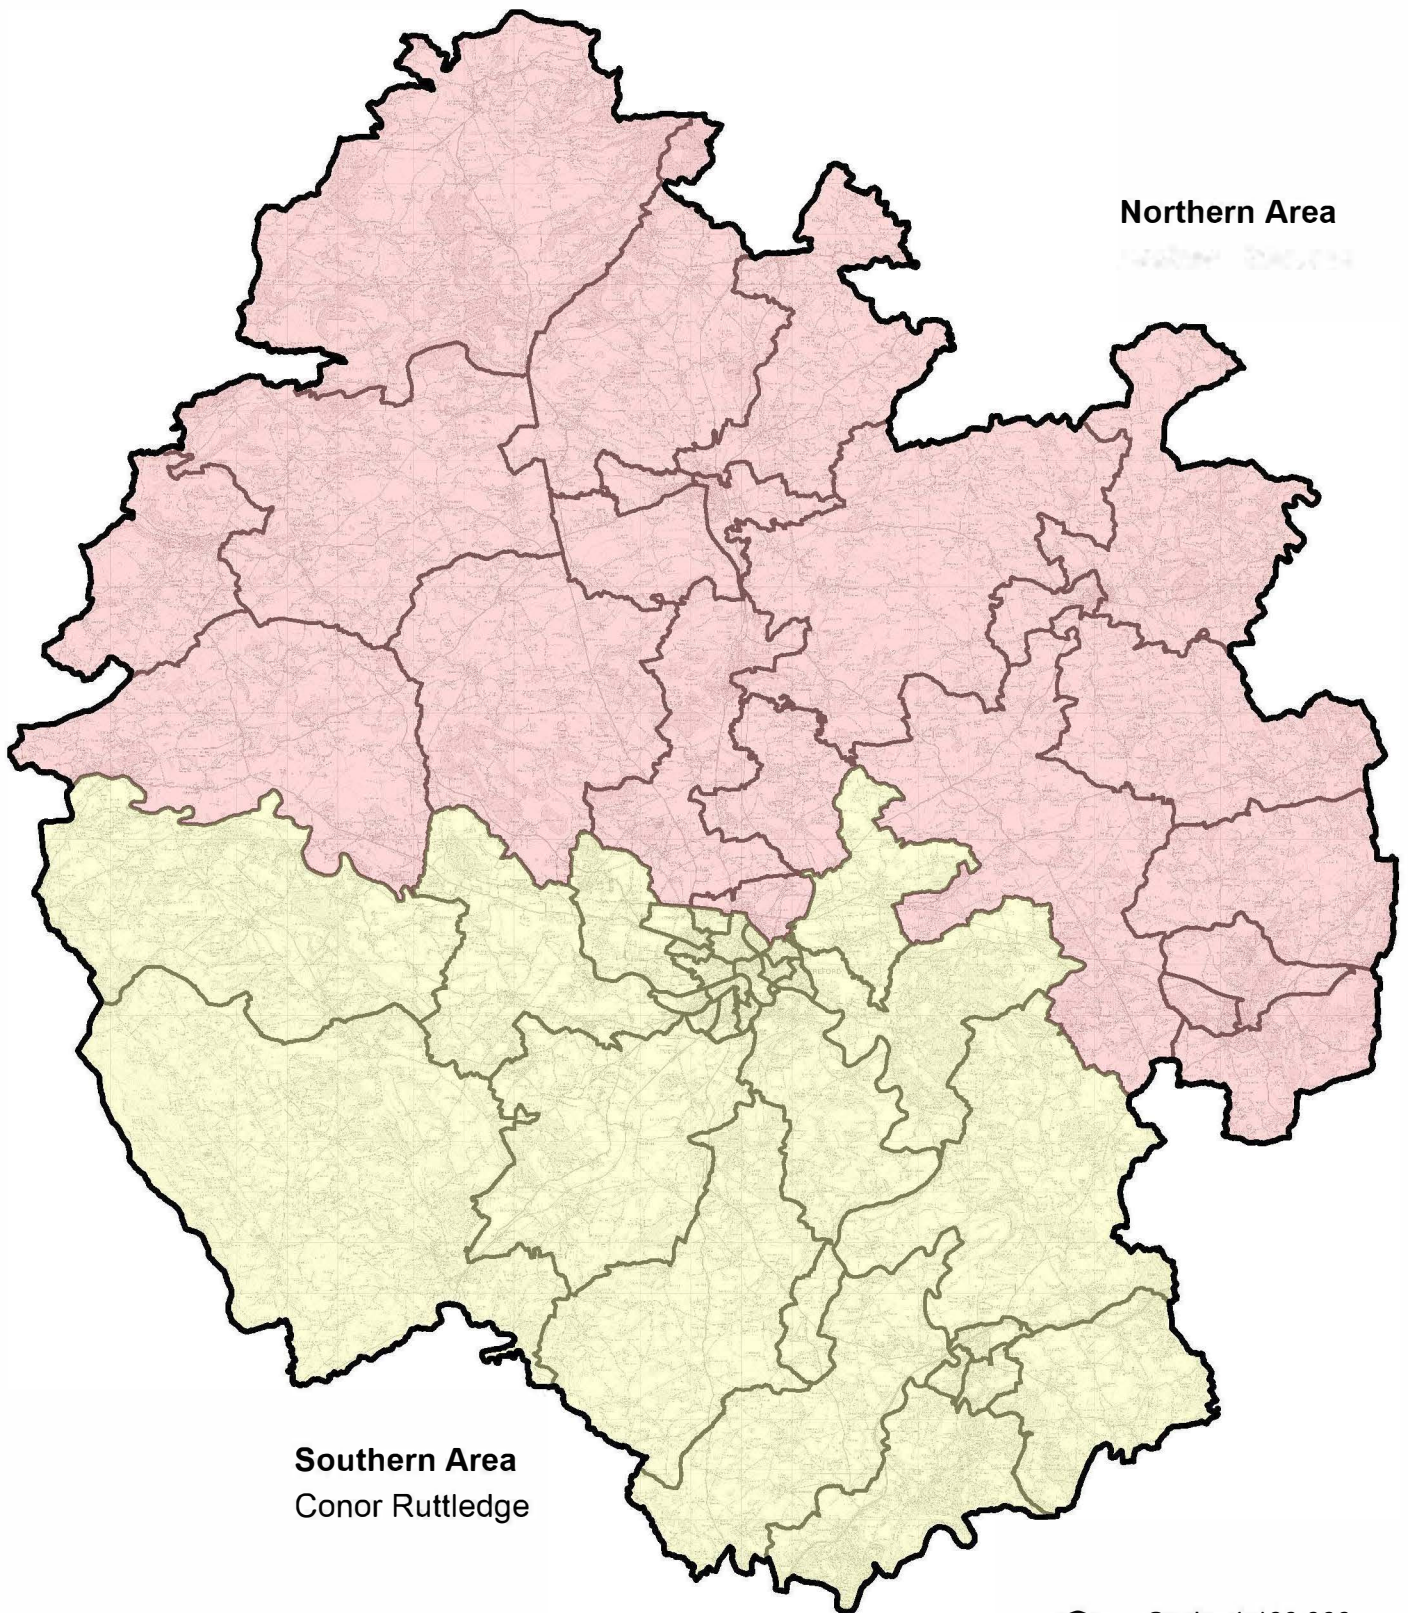

Historic Building Officer Areas

Updated: May 2022

Northern Area

Southern Area
Conor Rutledge

Major Projects

Debra Lewis

Scale 1:400,000

Herefordshire
Council