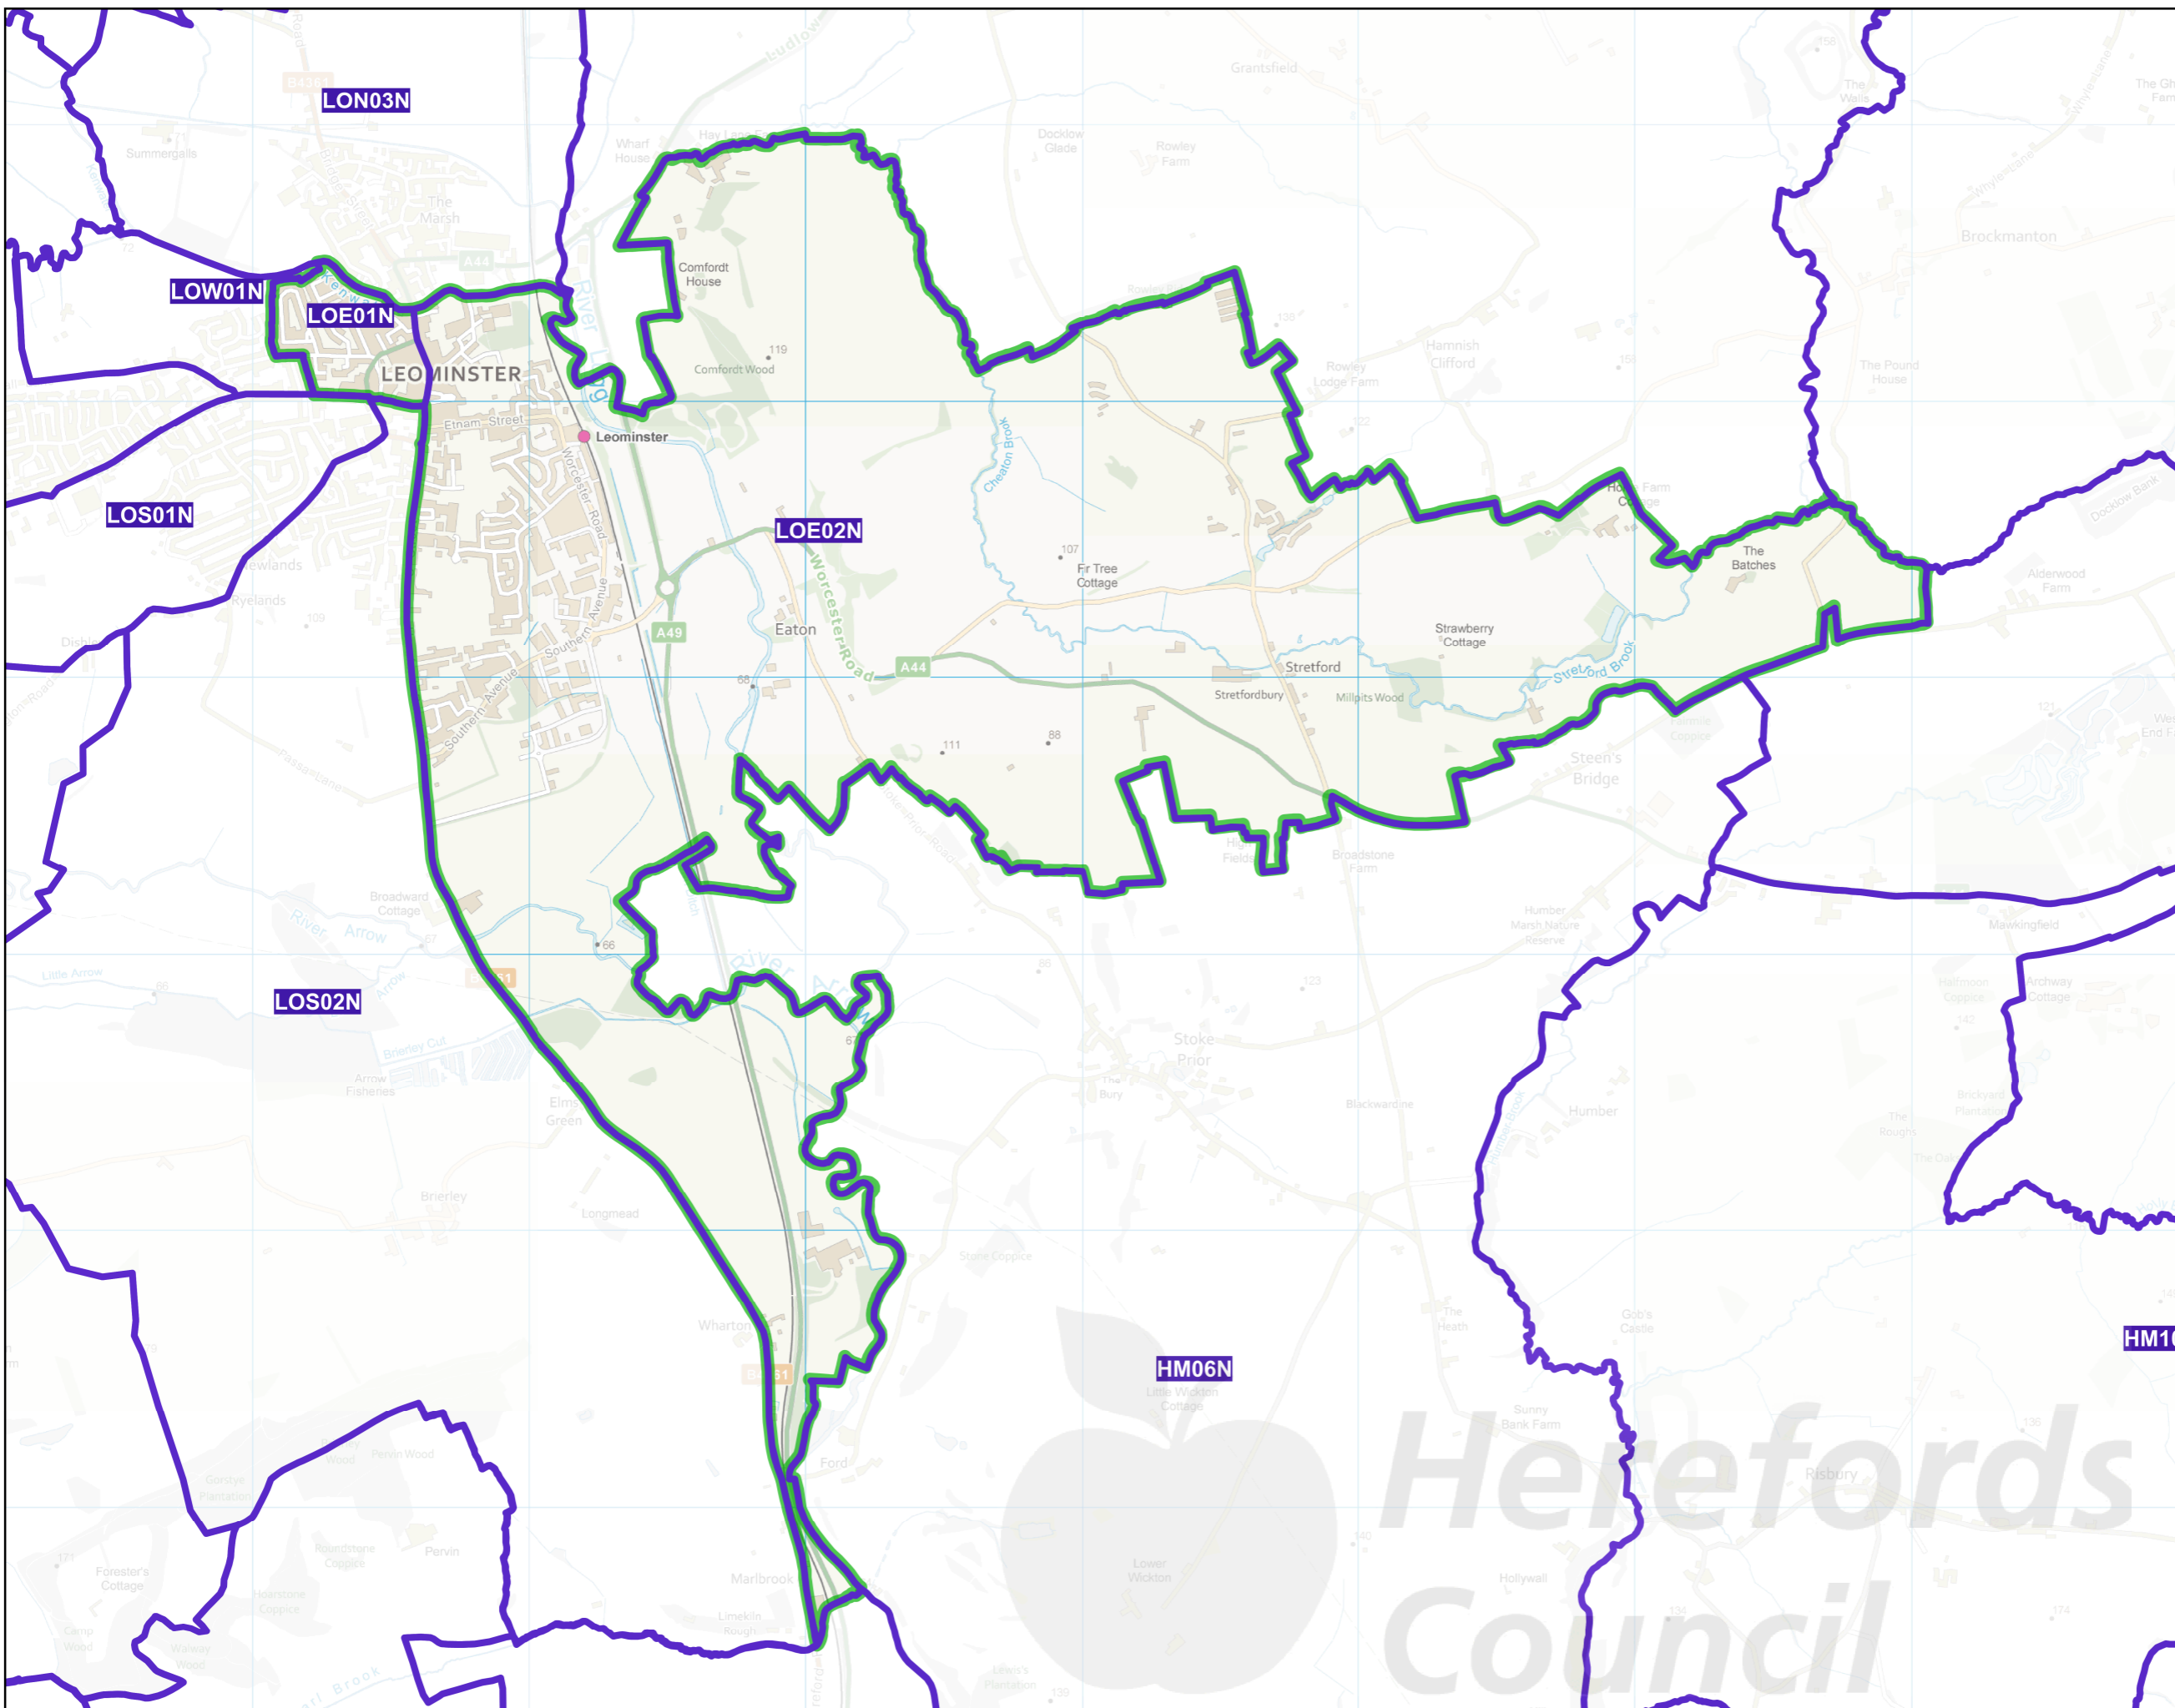

A3 Ward 2015 Map

Wards and
Polling district
boundaries
for 2015

Scale 1: 22830

2015 Ward

Polling district
boundary

Leominster East

gismapping@hoopleltd.co.uk

Created 30/03/2015

Contains Ordnance Survey data
© Crown copyright and
database rights 2015