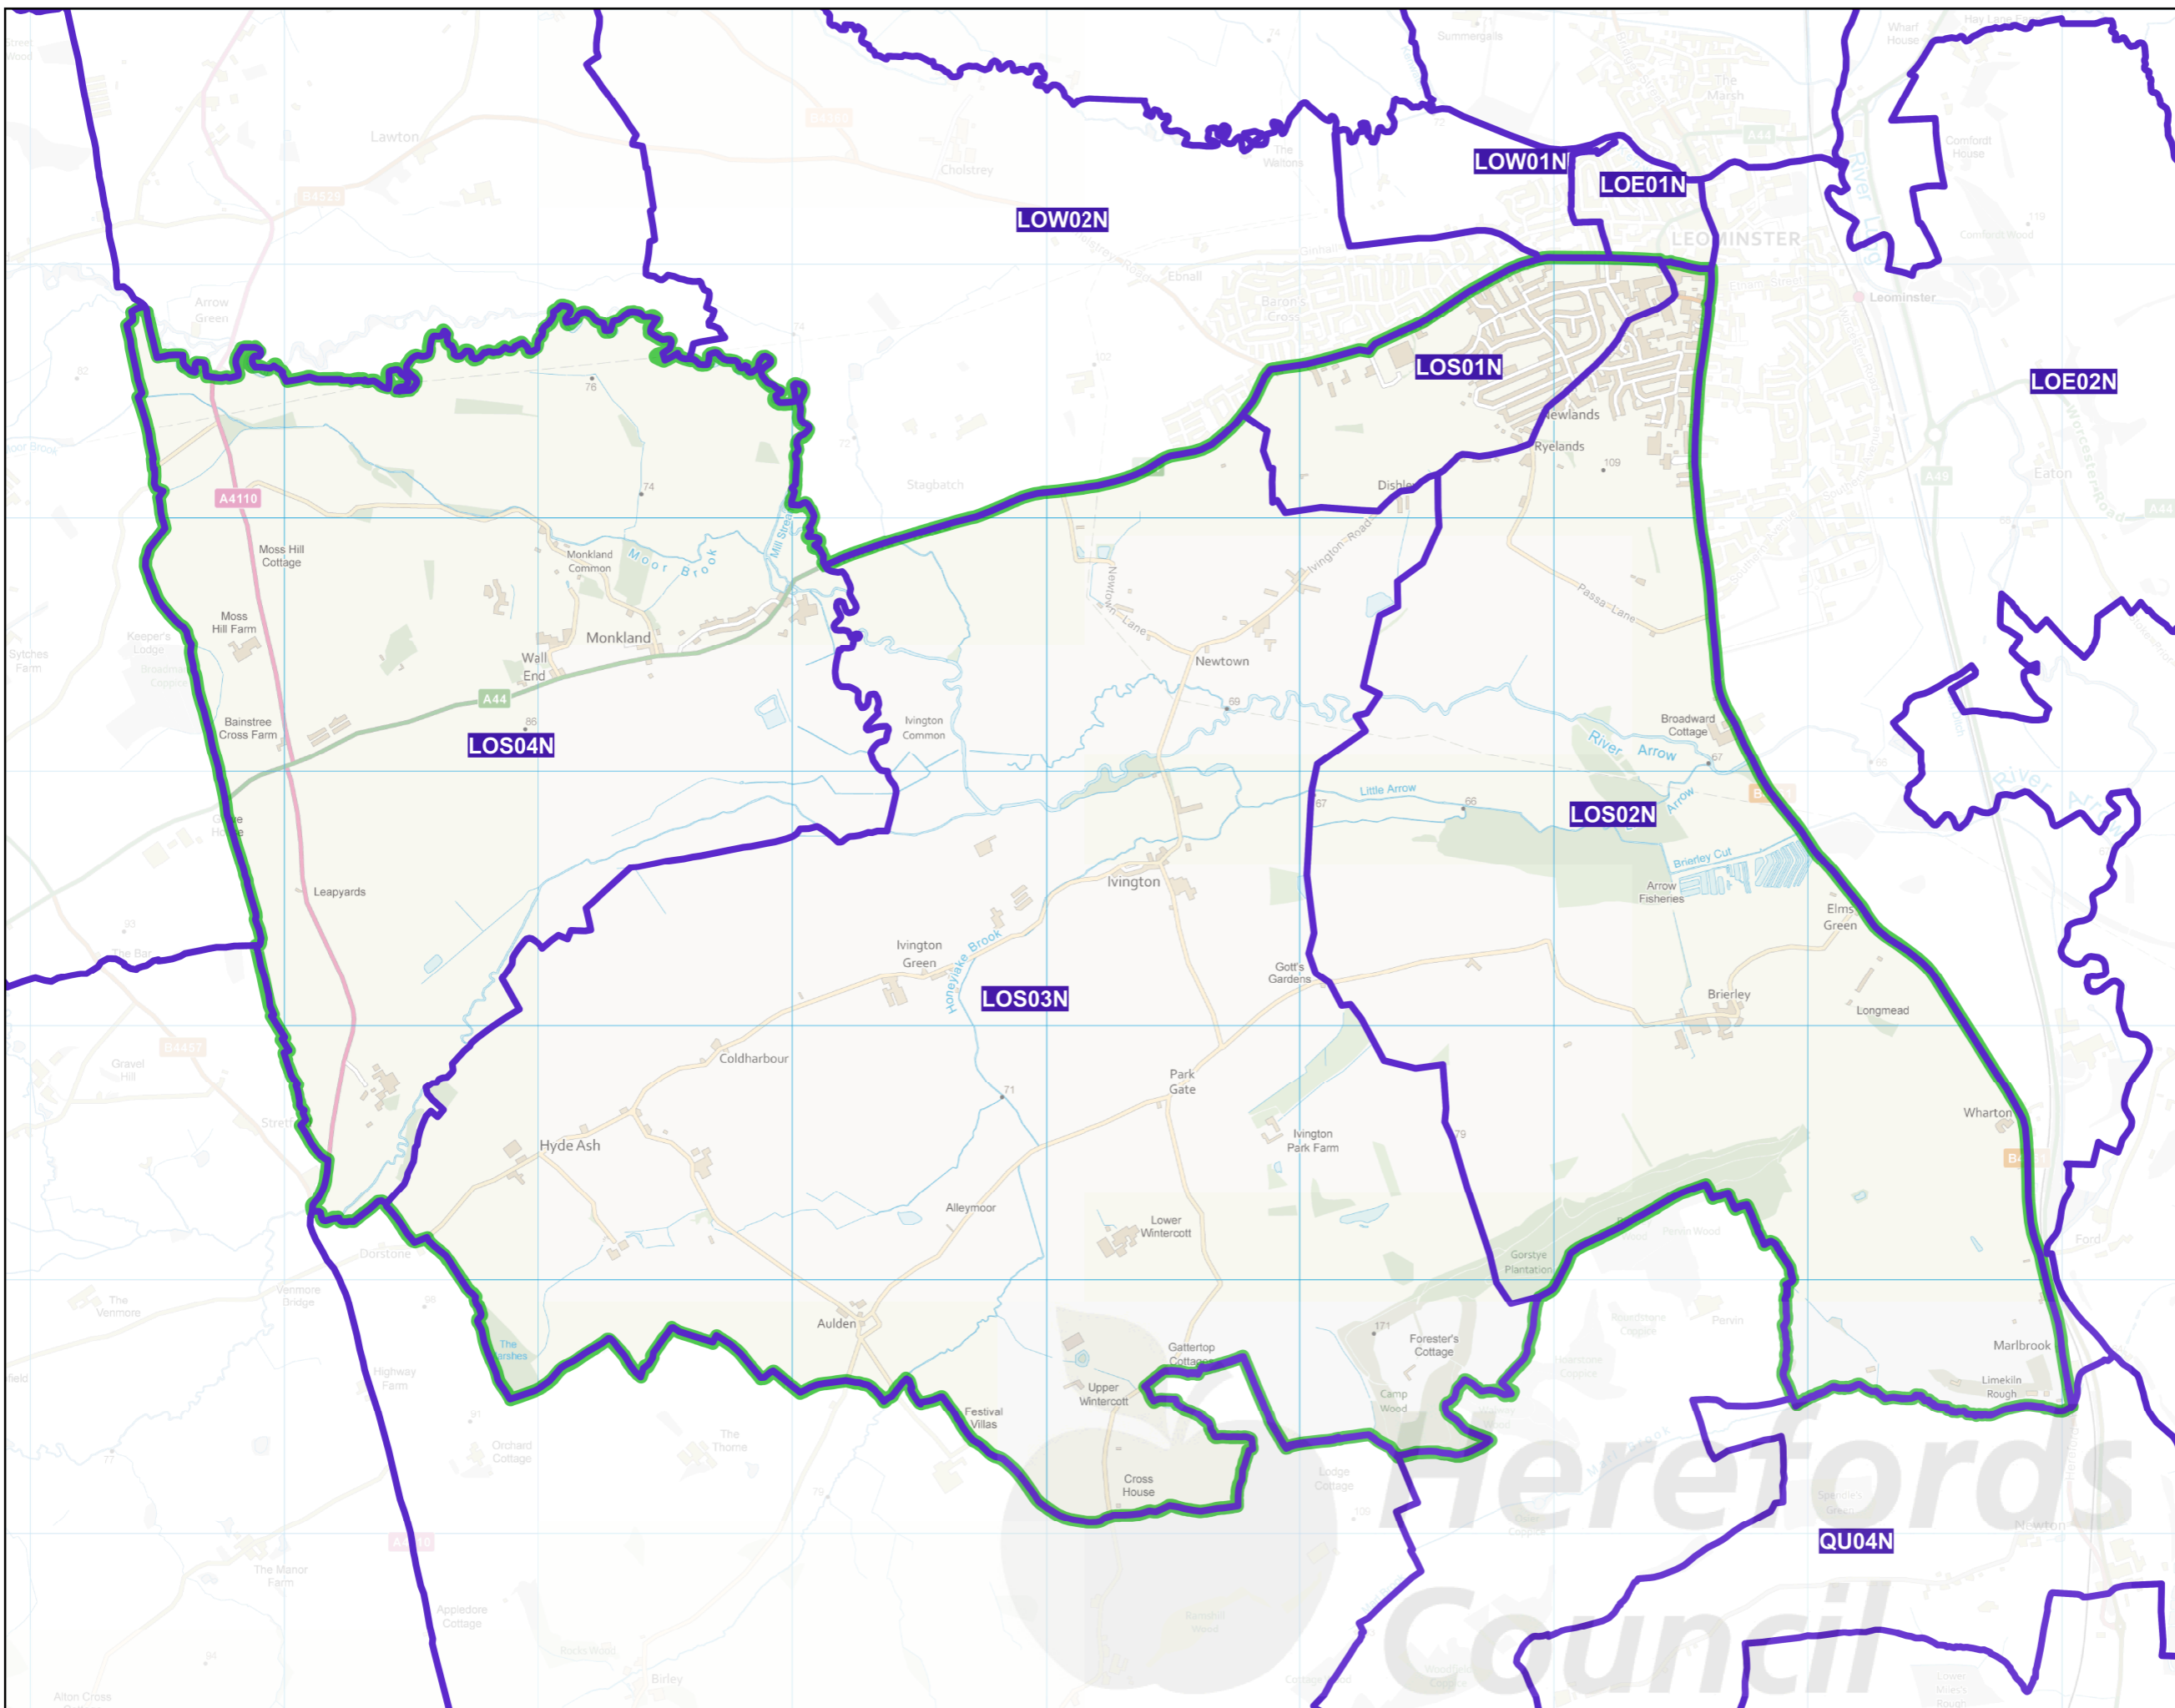

A3 Ward 2015 Map

Wards and
Polling district
boundaries
for 2015

Scale 1: 24860

2015 Ward

Polling district
boundary

Leominster South

gismapping@hoopleltd.co.uk

Created 30/03/2015

Contains Ordnance Survey data
© Crown copyright and
database rights 2015