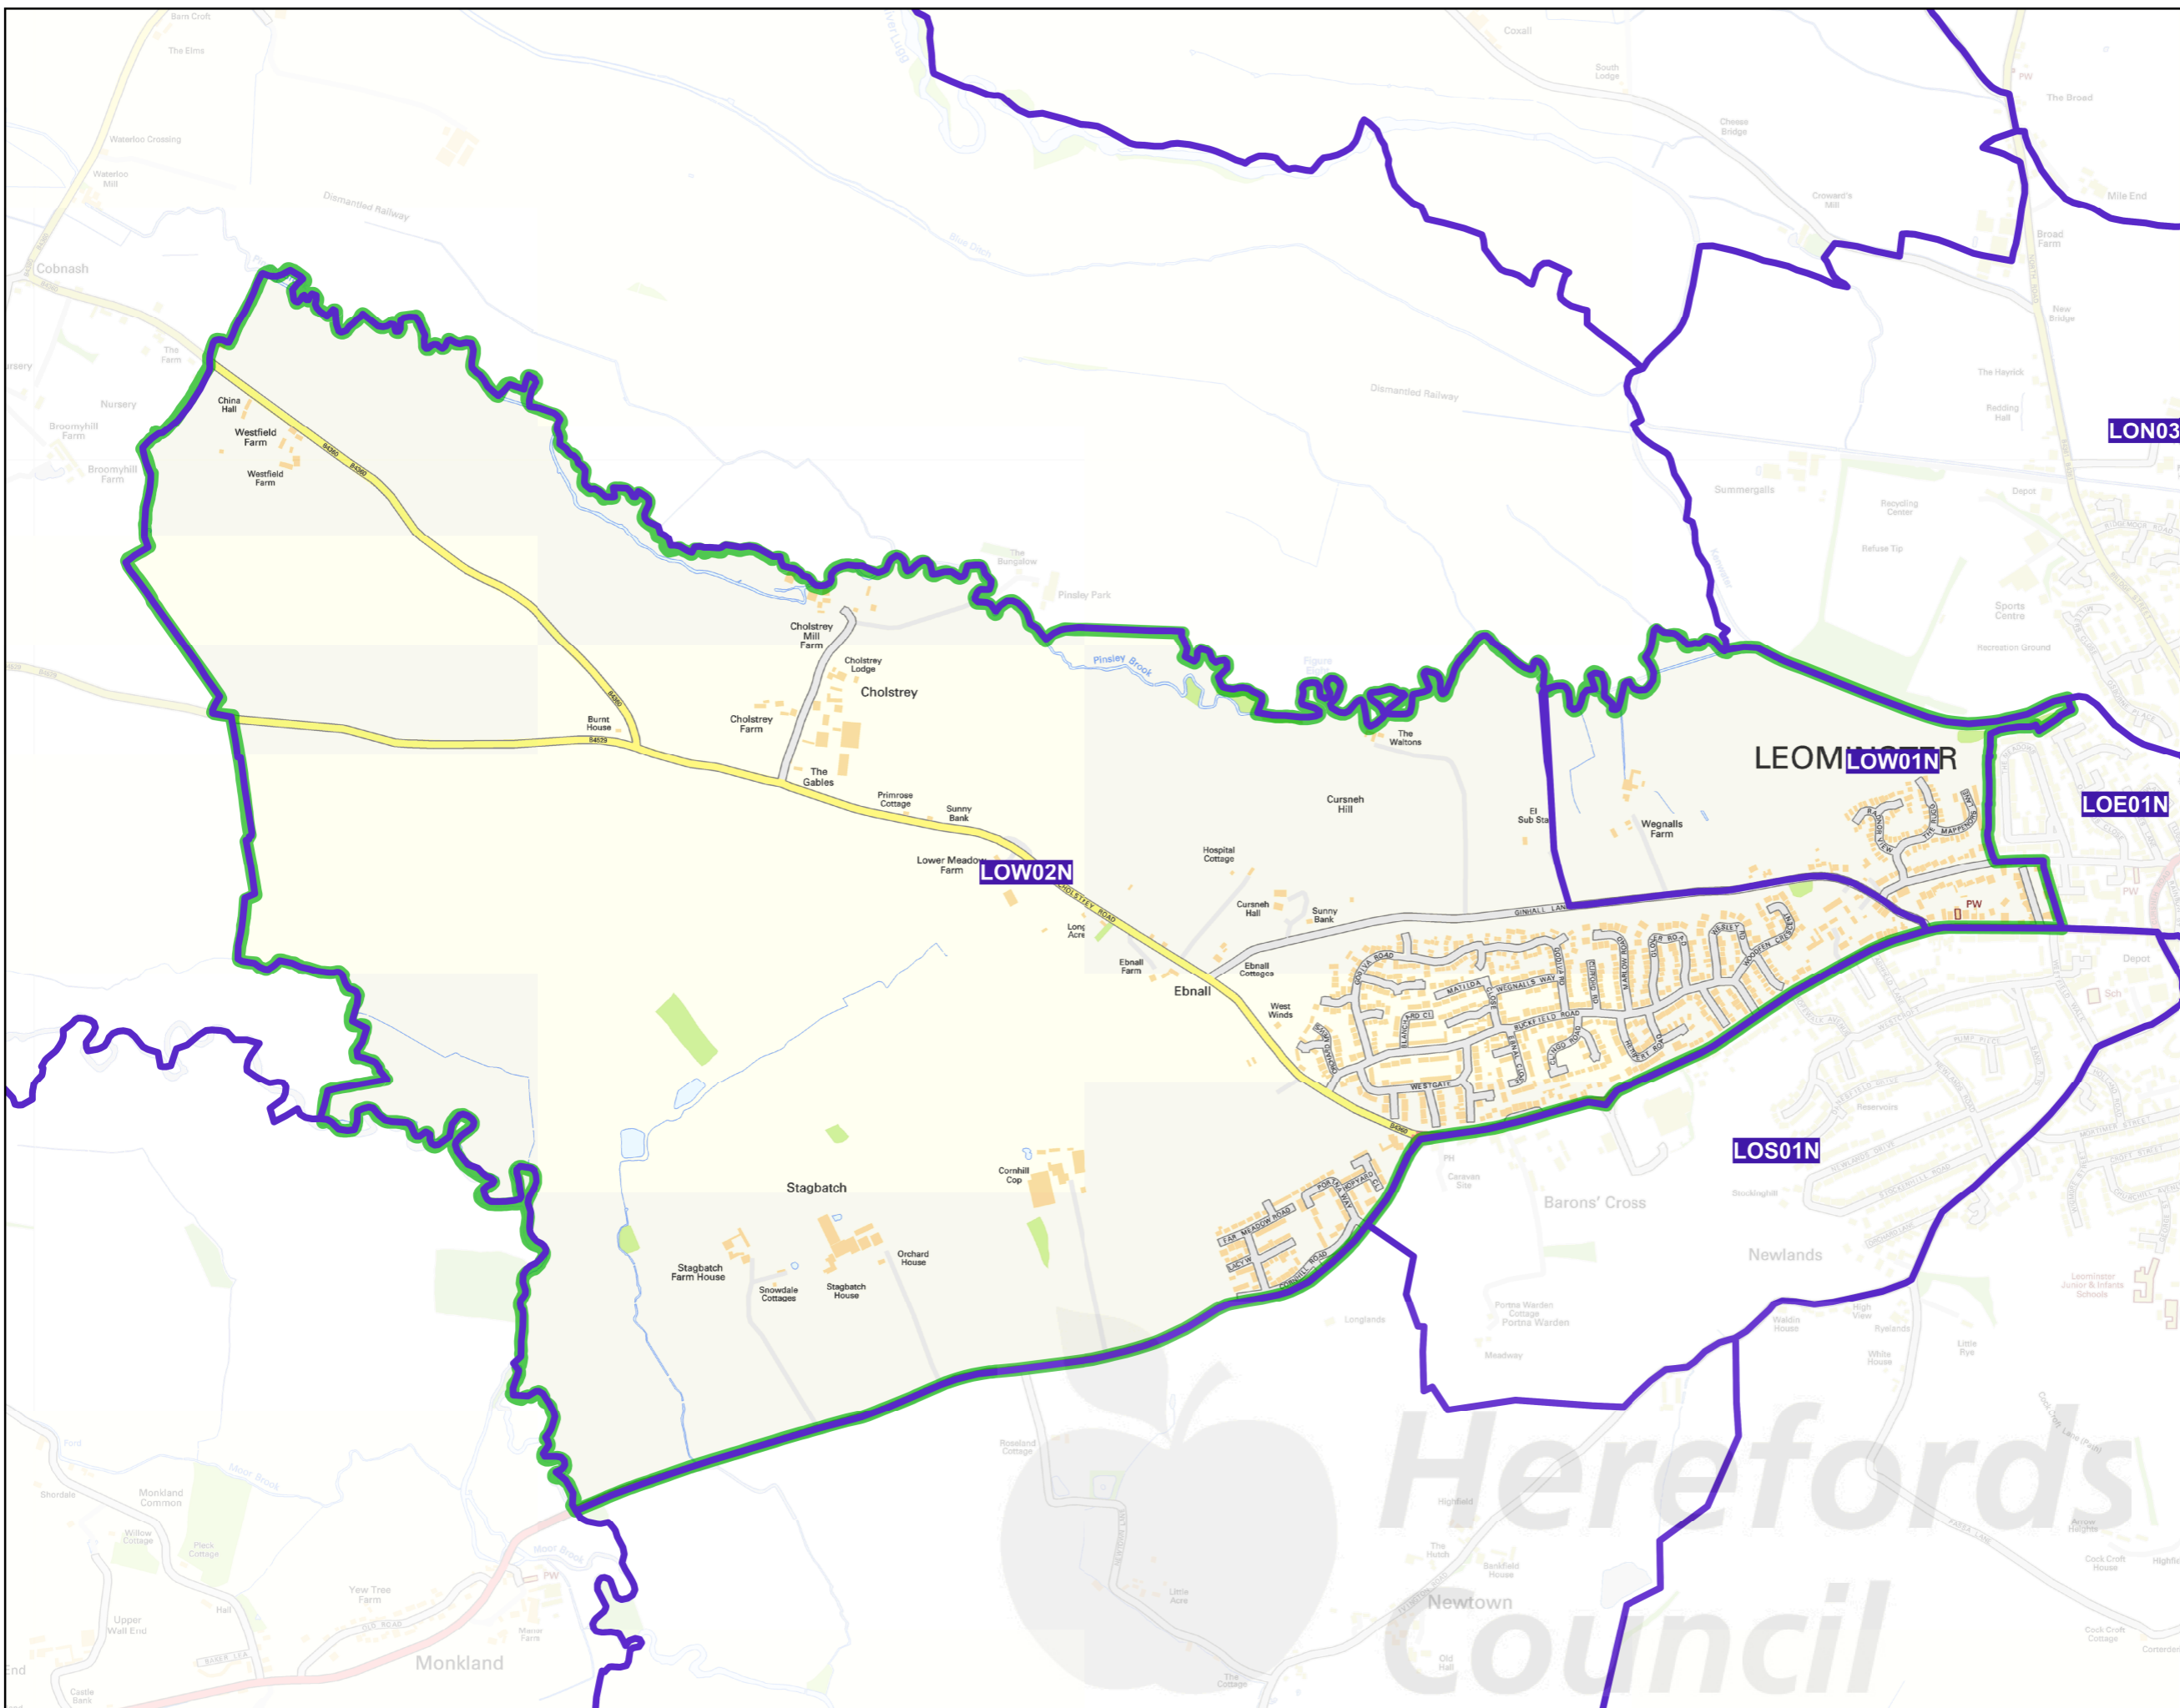

A3 Ward 2015 Map

Wards and
Polling district
boundaries
for 2015

Scale 1: 13140

2015 Ward

Polling district
boundary

Leominster West

gismapping@hoopleltd.co.uk

Created 30/03/2015

Contains Ordnance Survey data
© Crown copyright and
database rights 2015