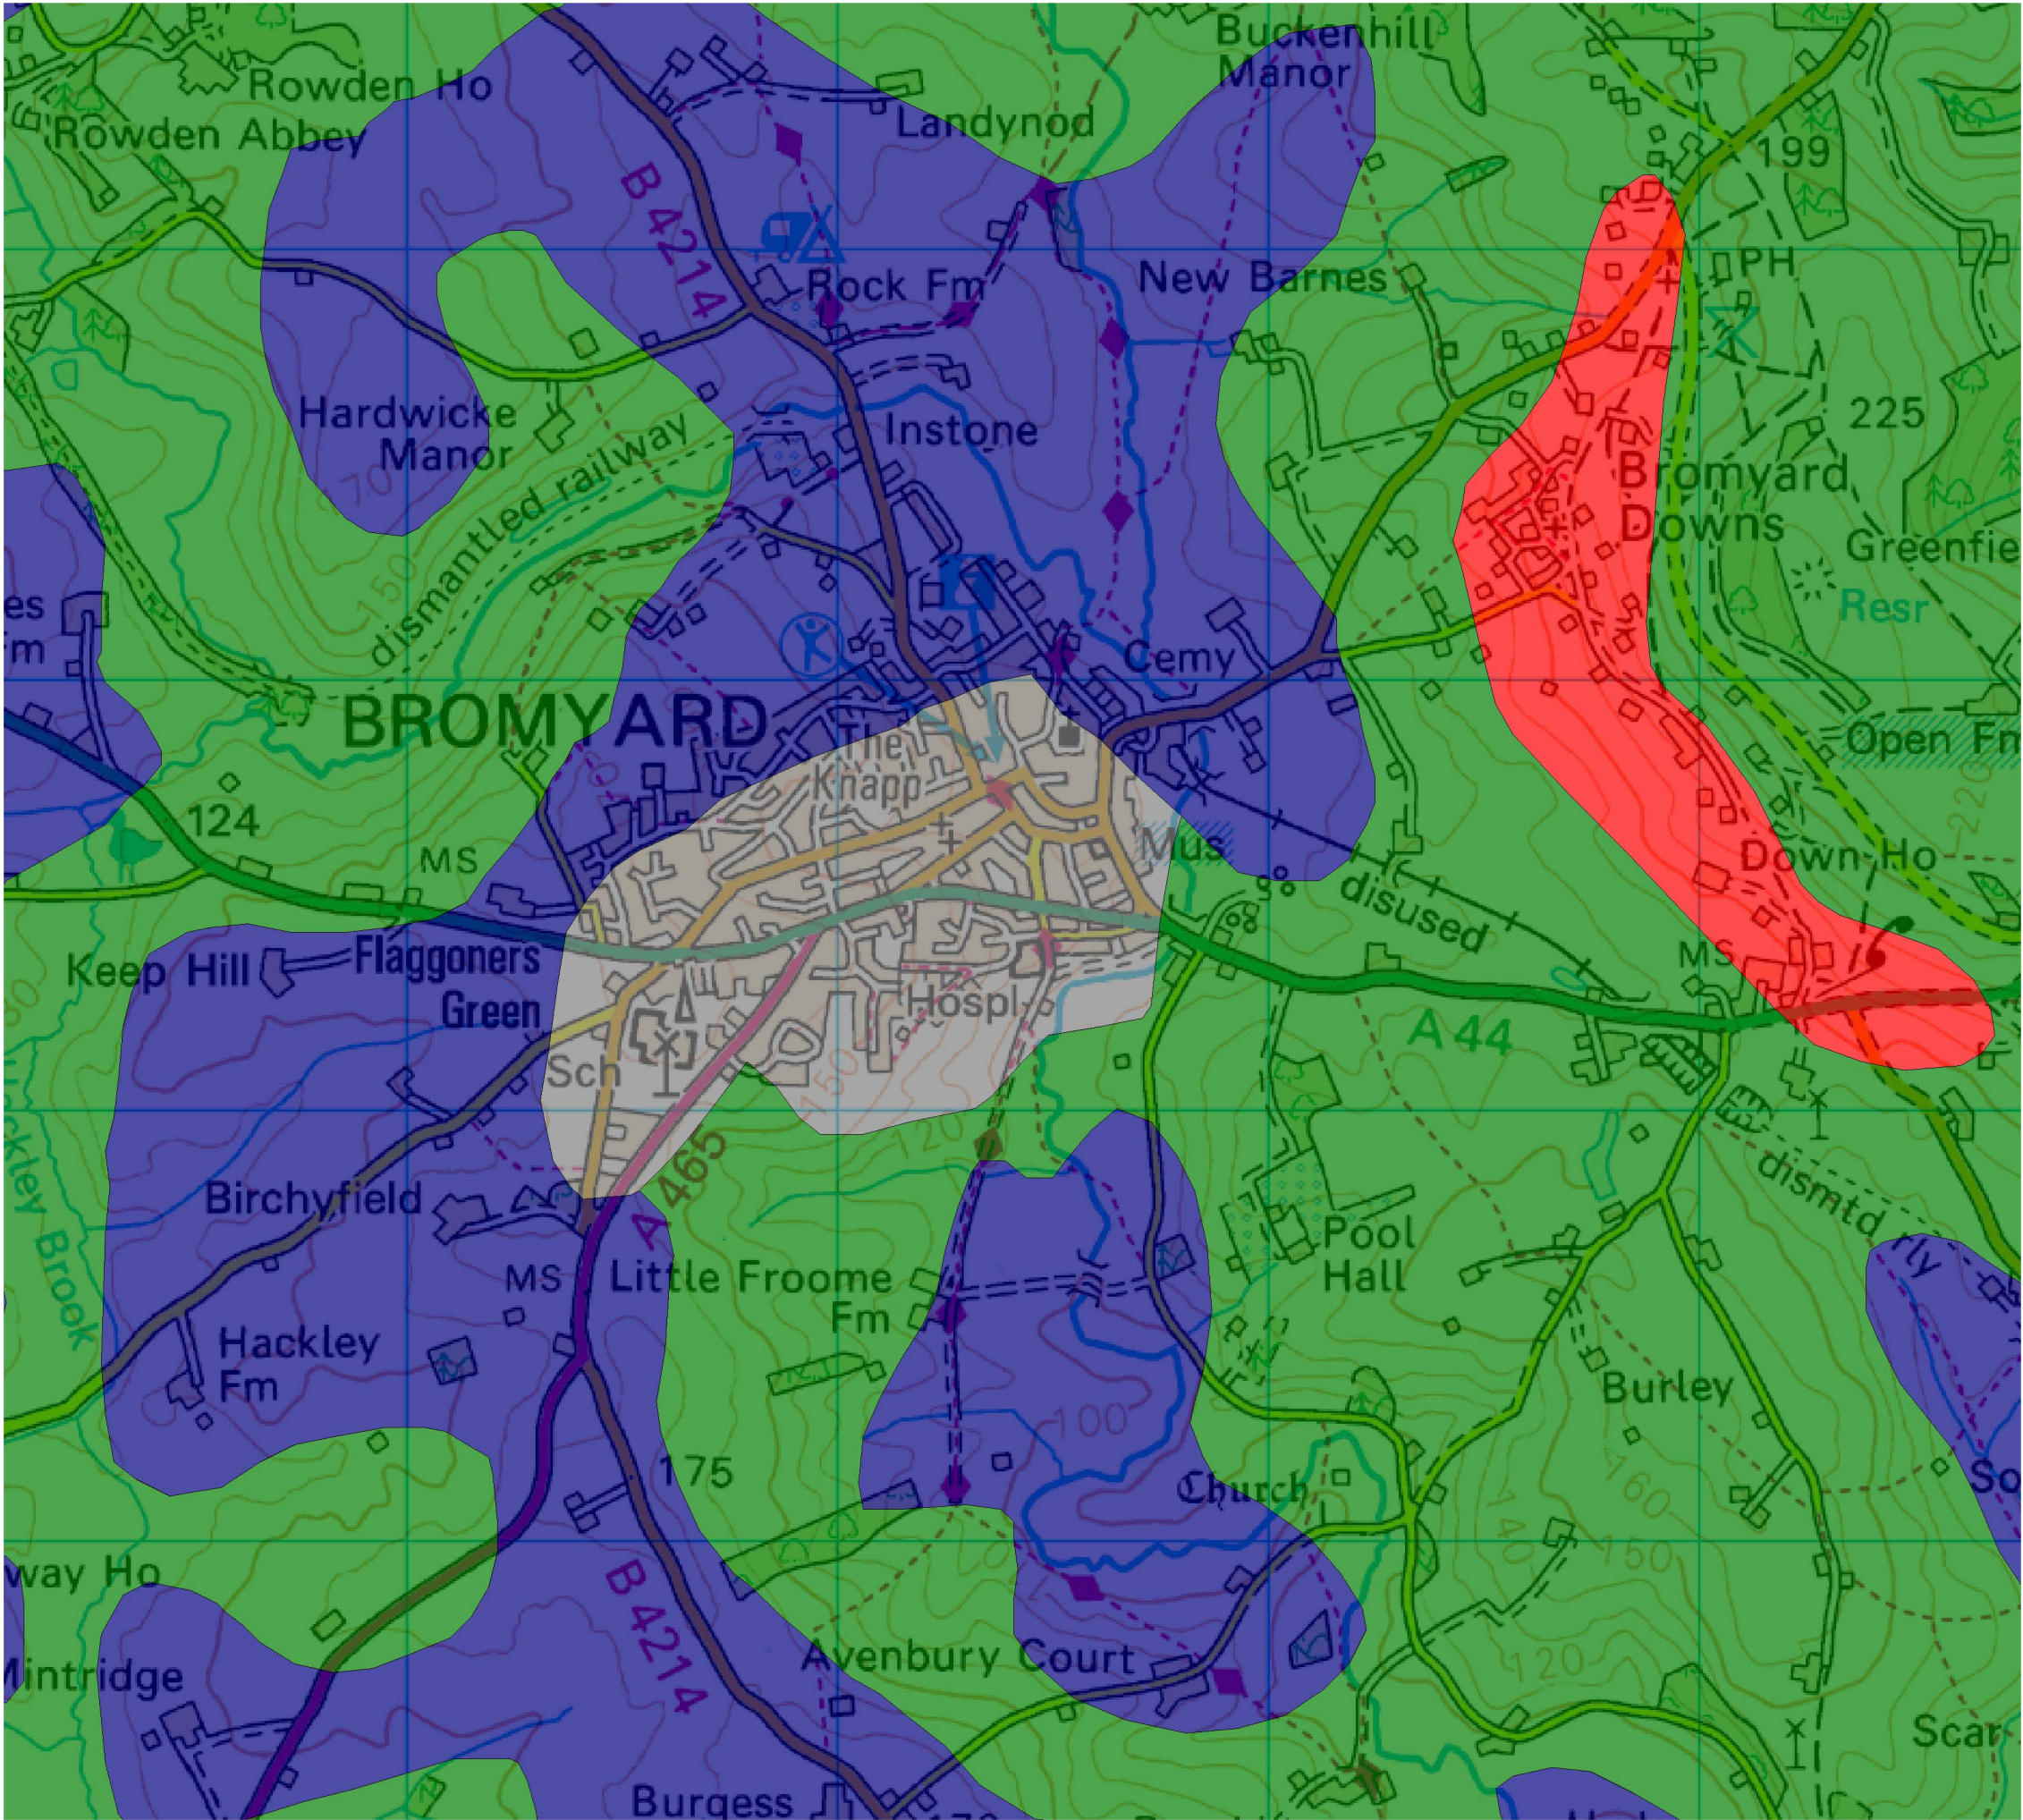

# Bromyard Agricultural Land Classification Map

-  Grade one
-  Grade two
-  Grade three
-  Grade four
-  Grade five
-  Urban
-  Non-Agricultural

Scale: 1:15,000

Herefordshire Council