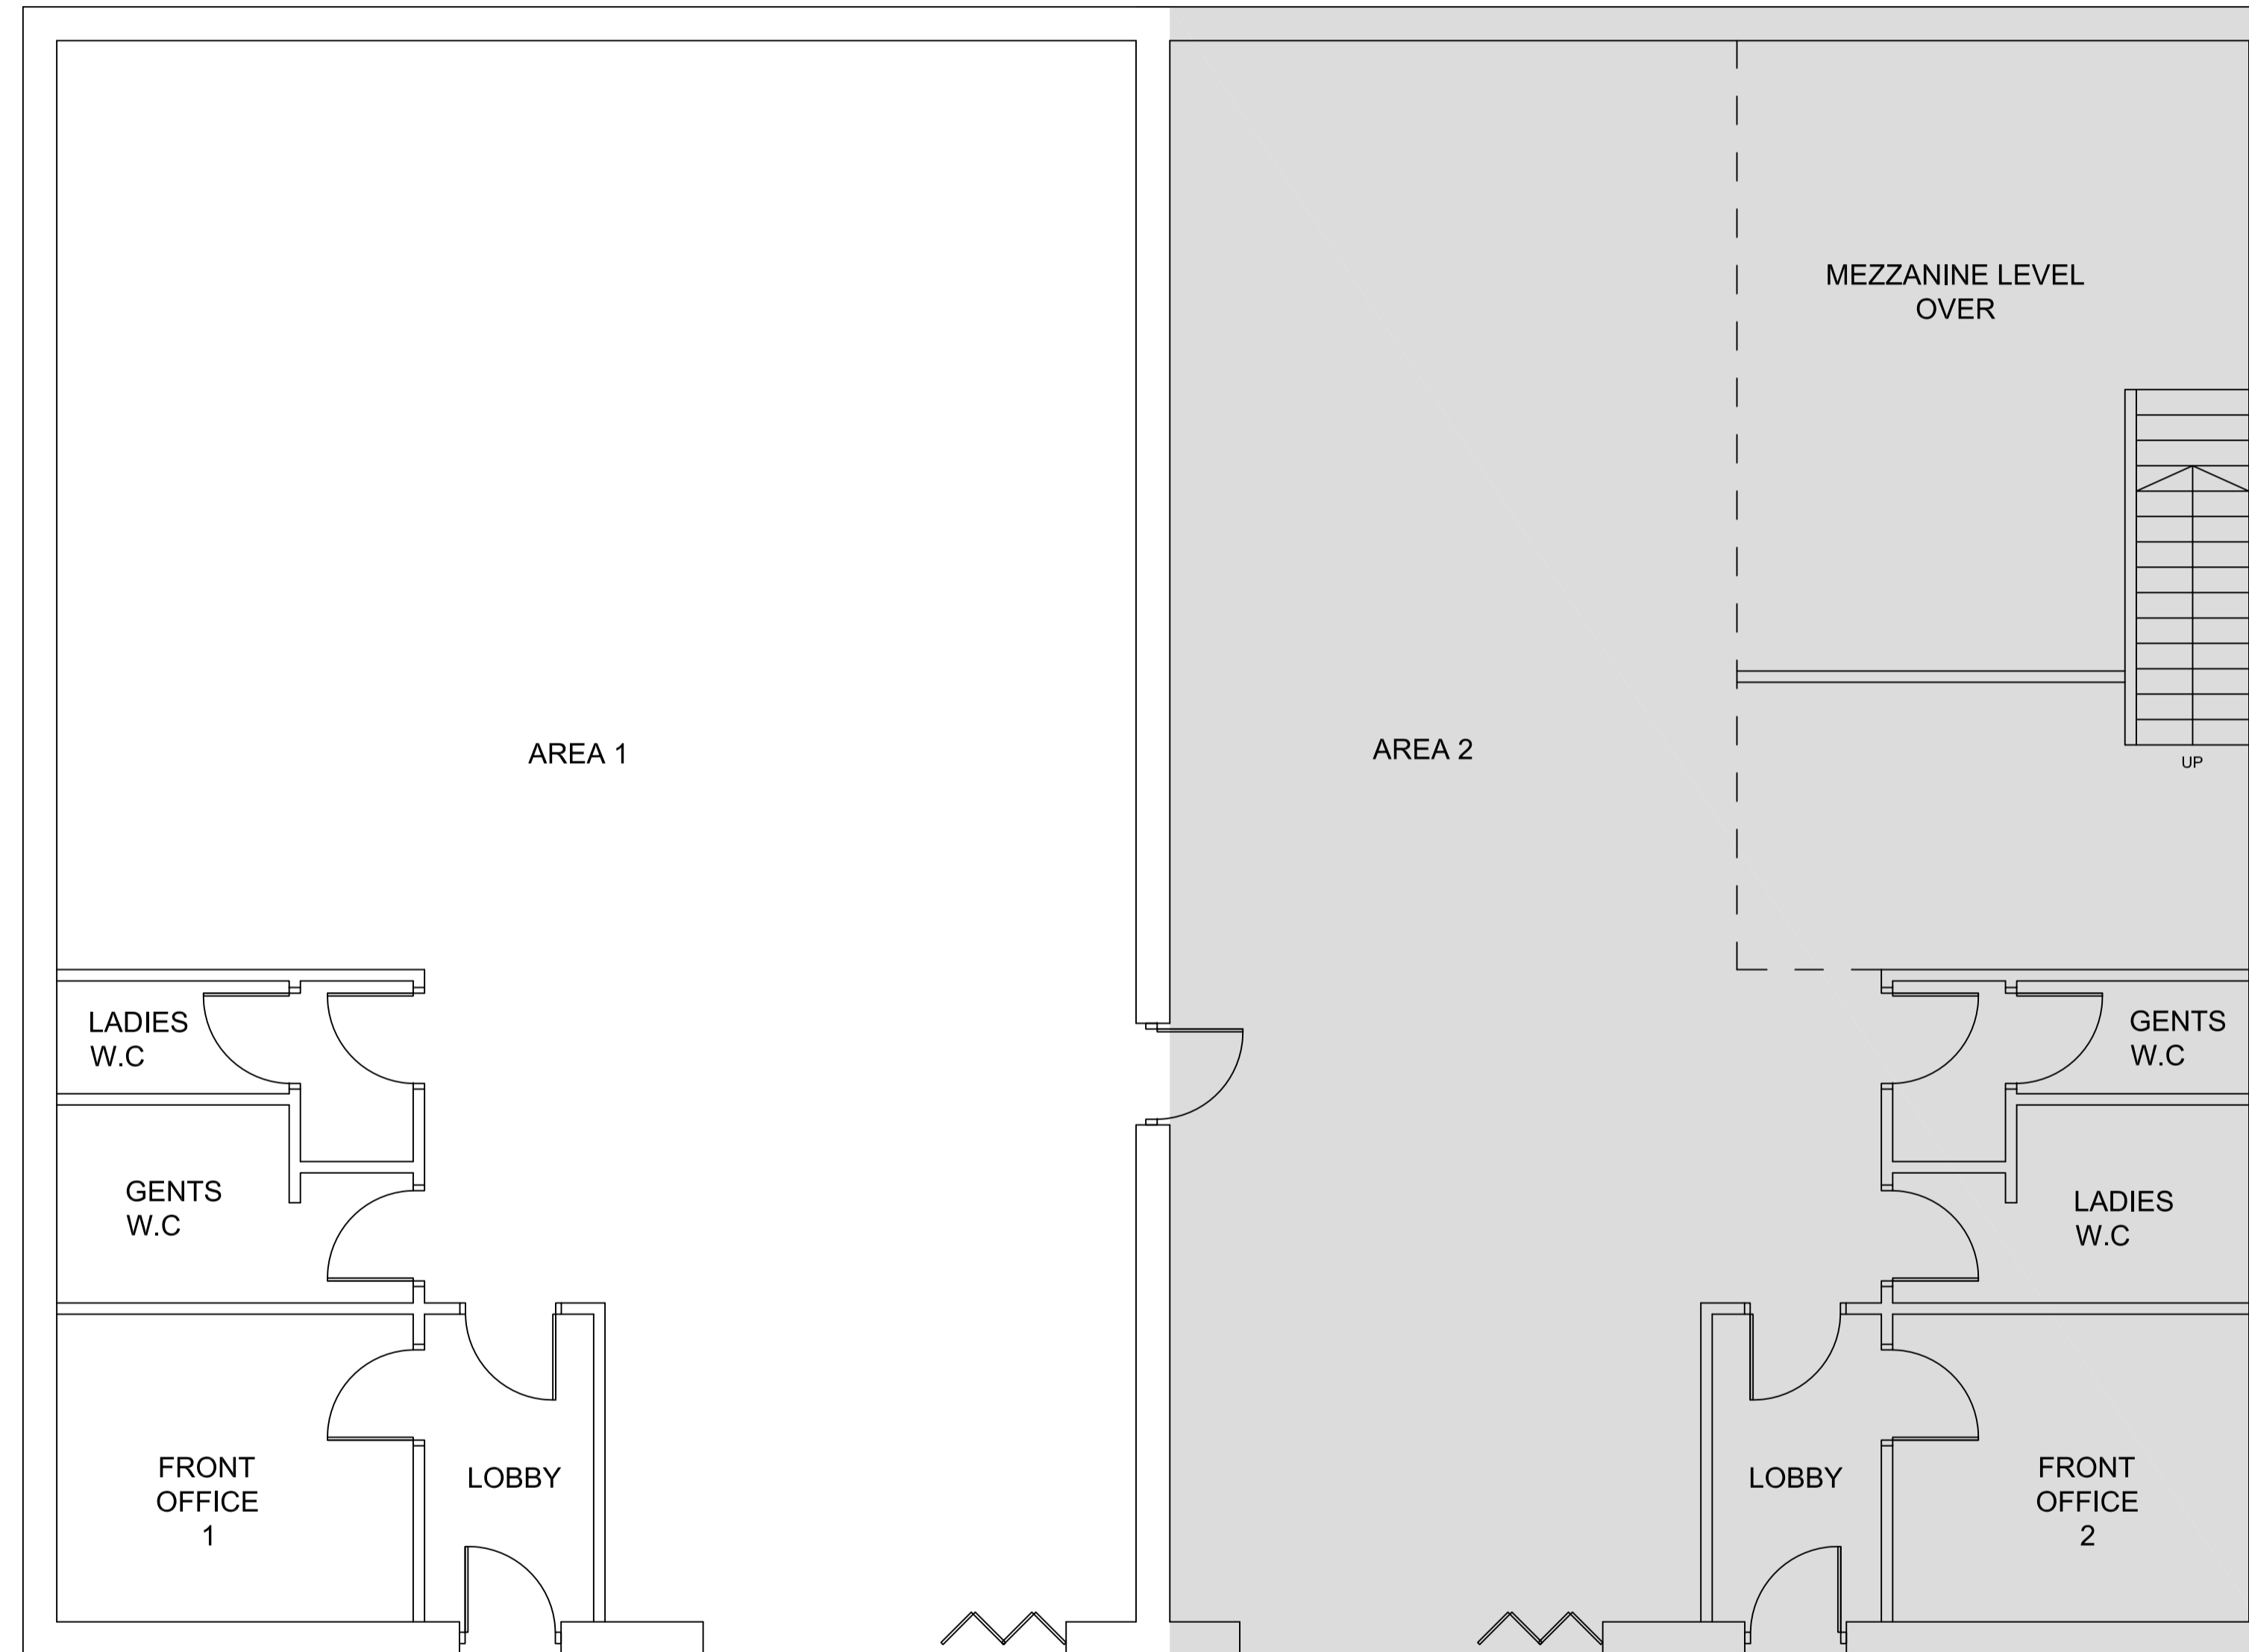

Do not scale from this drawing.  
All dimensions are to be checked  
on site.

## FLOOR PLAN

Tel: (01432) 26  
Fax: (01432) 261892

Title:  
UNIT 4  
GREAT WESTERN COURT  
HEREFORD

Drawing:  
EXISTING FLOOR PLAN

Property No:  
**DDP9**

Drawing No:

|                |                  |
|----------------|------------------|
| Scale<br>NTS   | Date<br>MAY 2017 |
| Checked<br>GAD | Revision         |