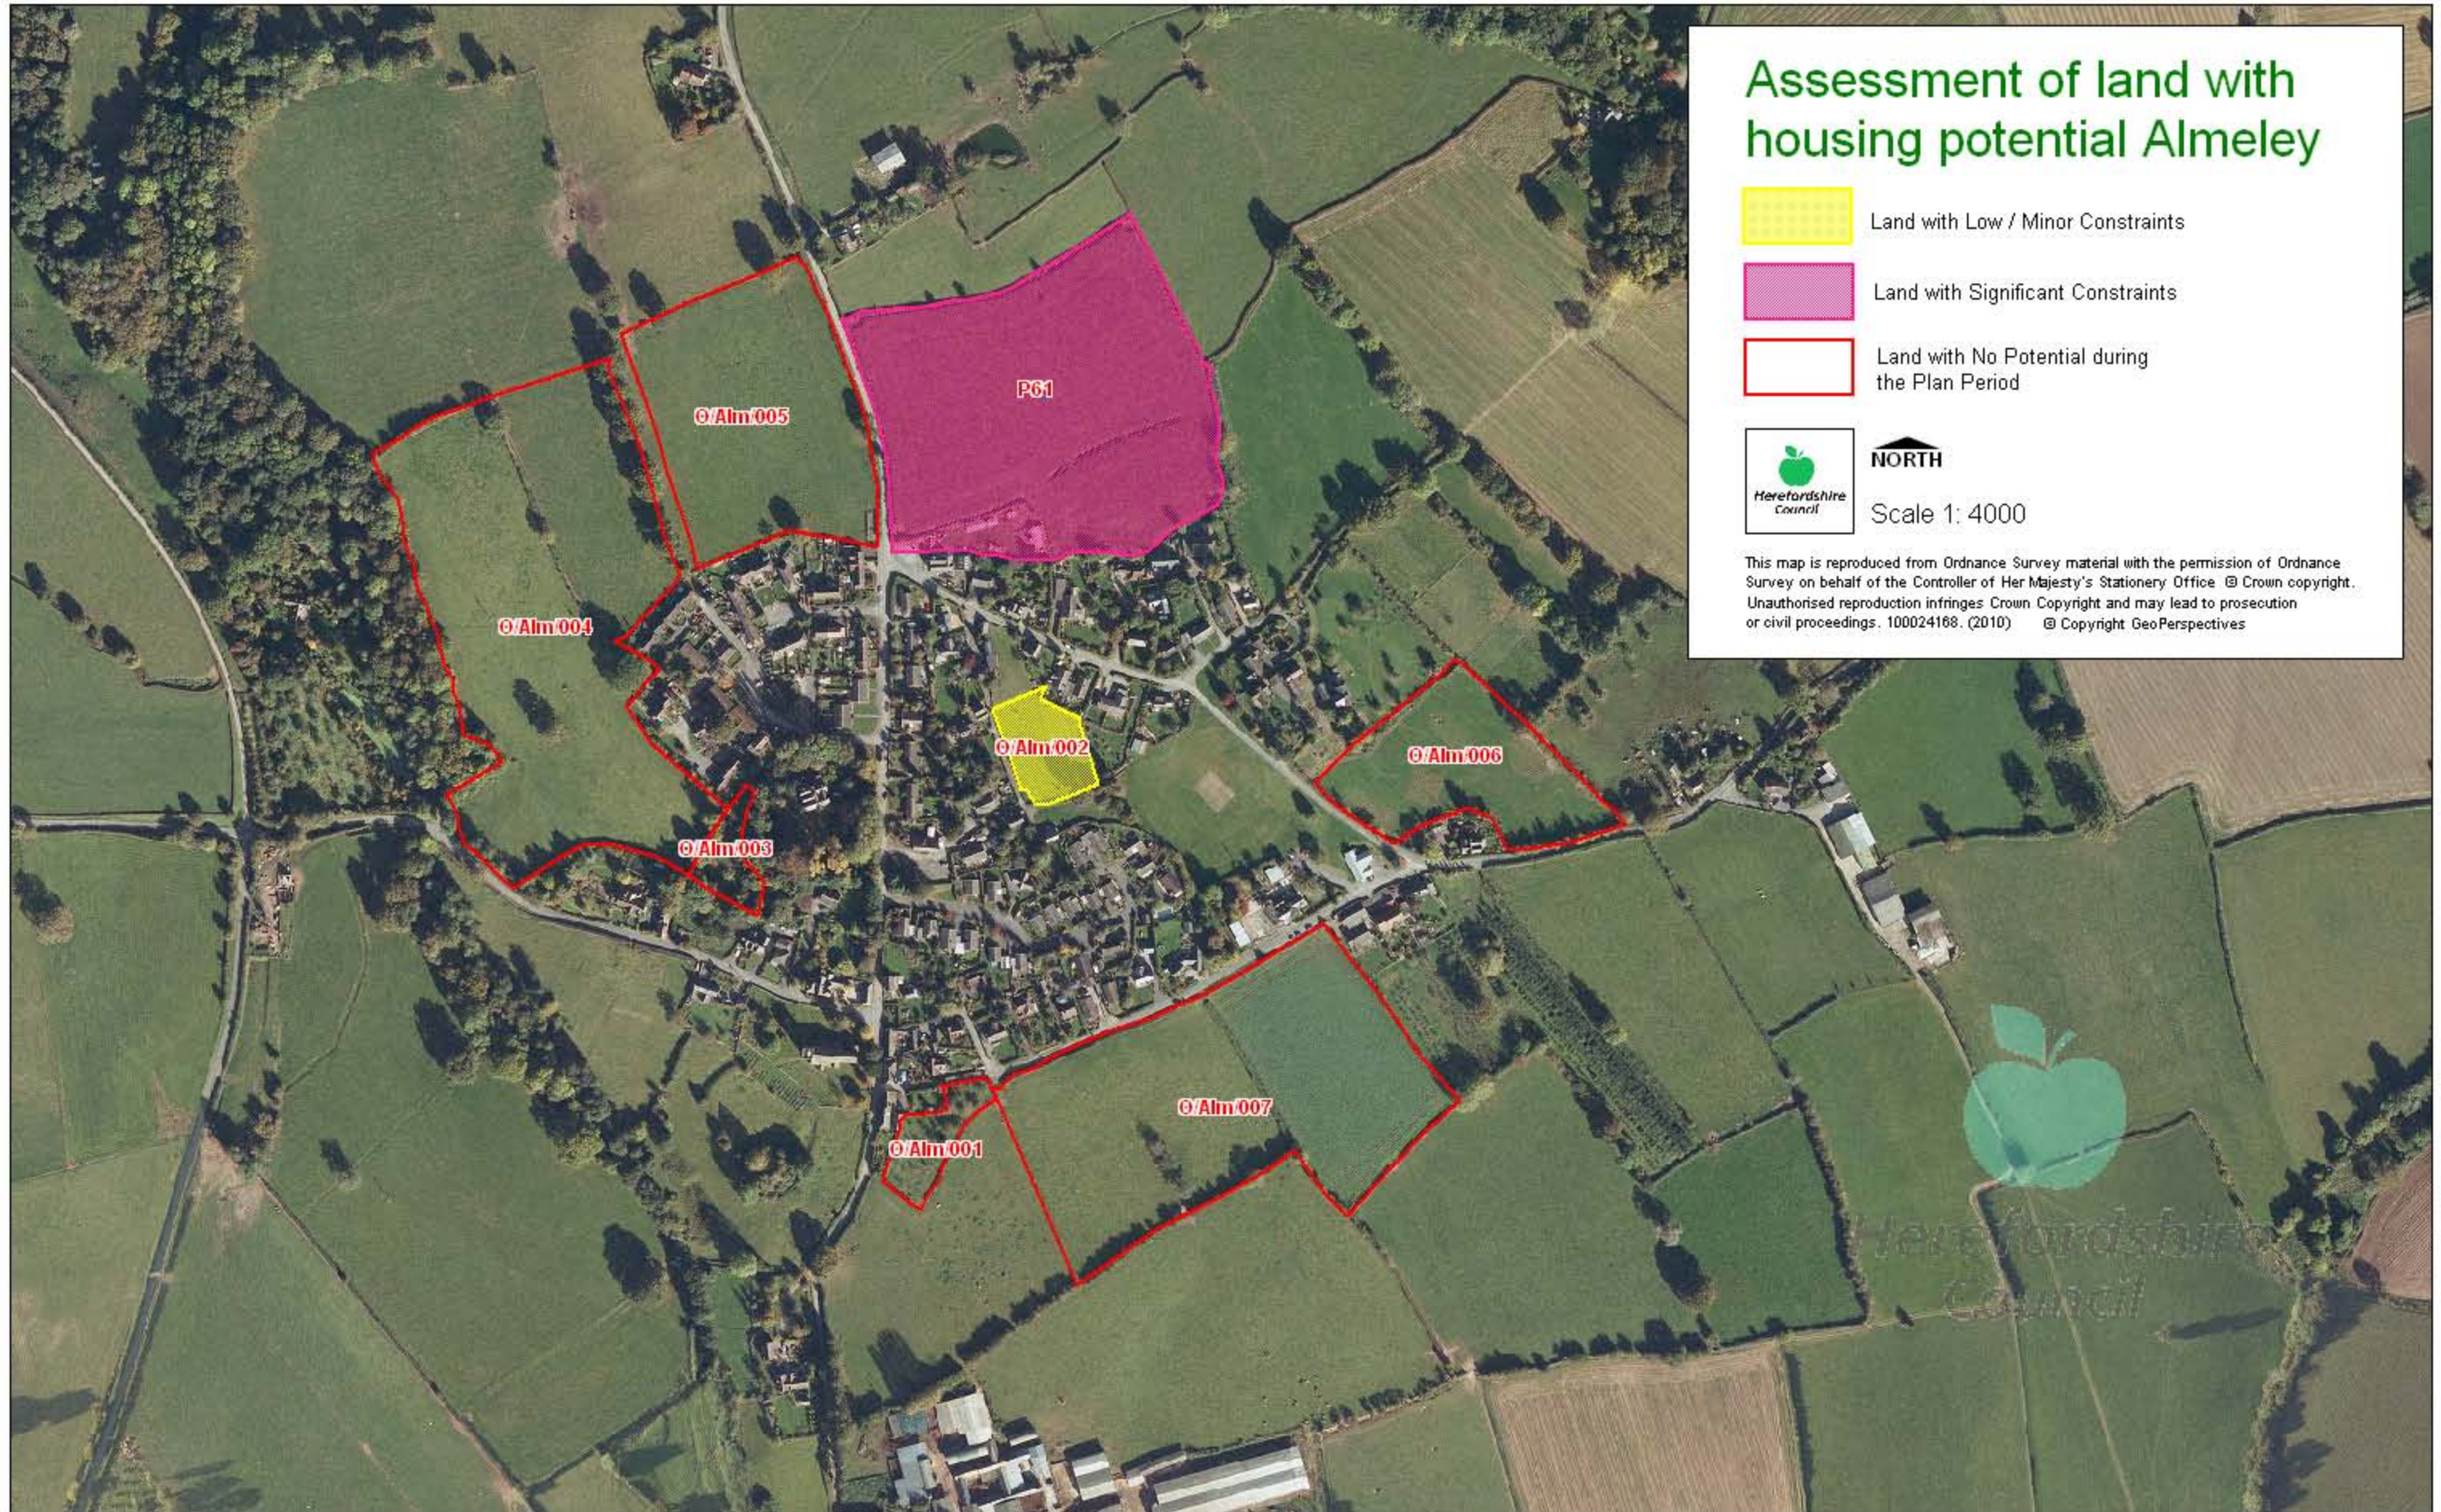

Assessment of land with housing potential Almeley

-  Land with Low / Minor Constraints
-  Land with Significant Constraints
-  Land with No Potential during the Plan Period

NORTH

Scale 1: 4000

This map is reproduced from Ordnance Survey material with the permission of Ordnance Survey on behalf of the Controller of Her Majesty's Stationery Office © Crown copyright. Unauthorised reproduction infringes Crown Copyright and may lead to prosecution or civil proceedings. 100024168. (2010) © Copyright GeoPerspectives