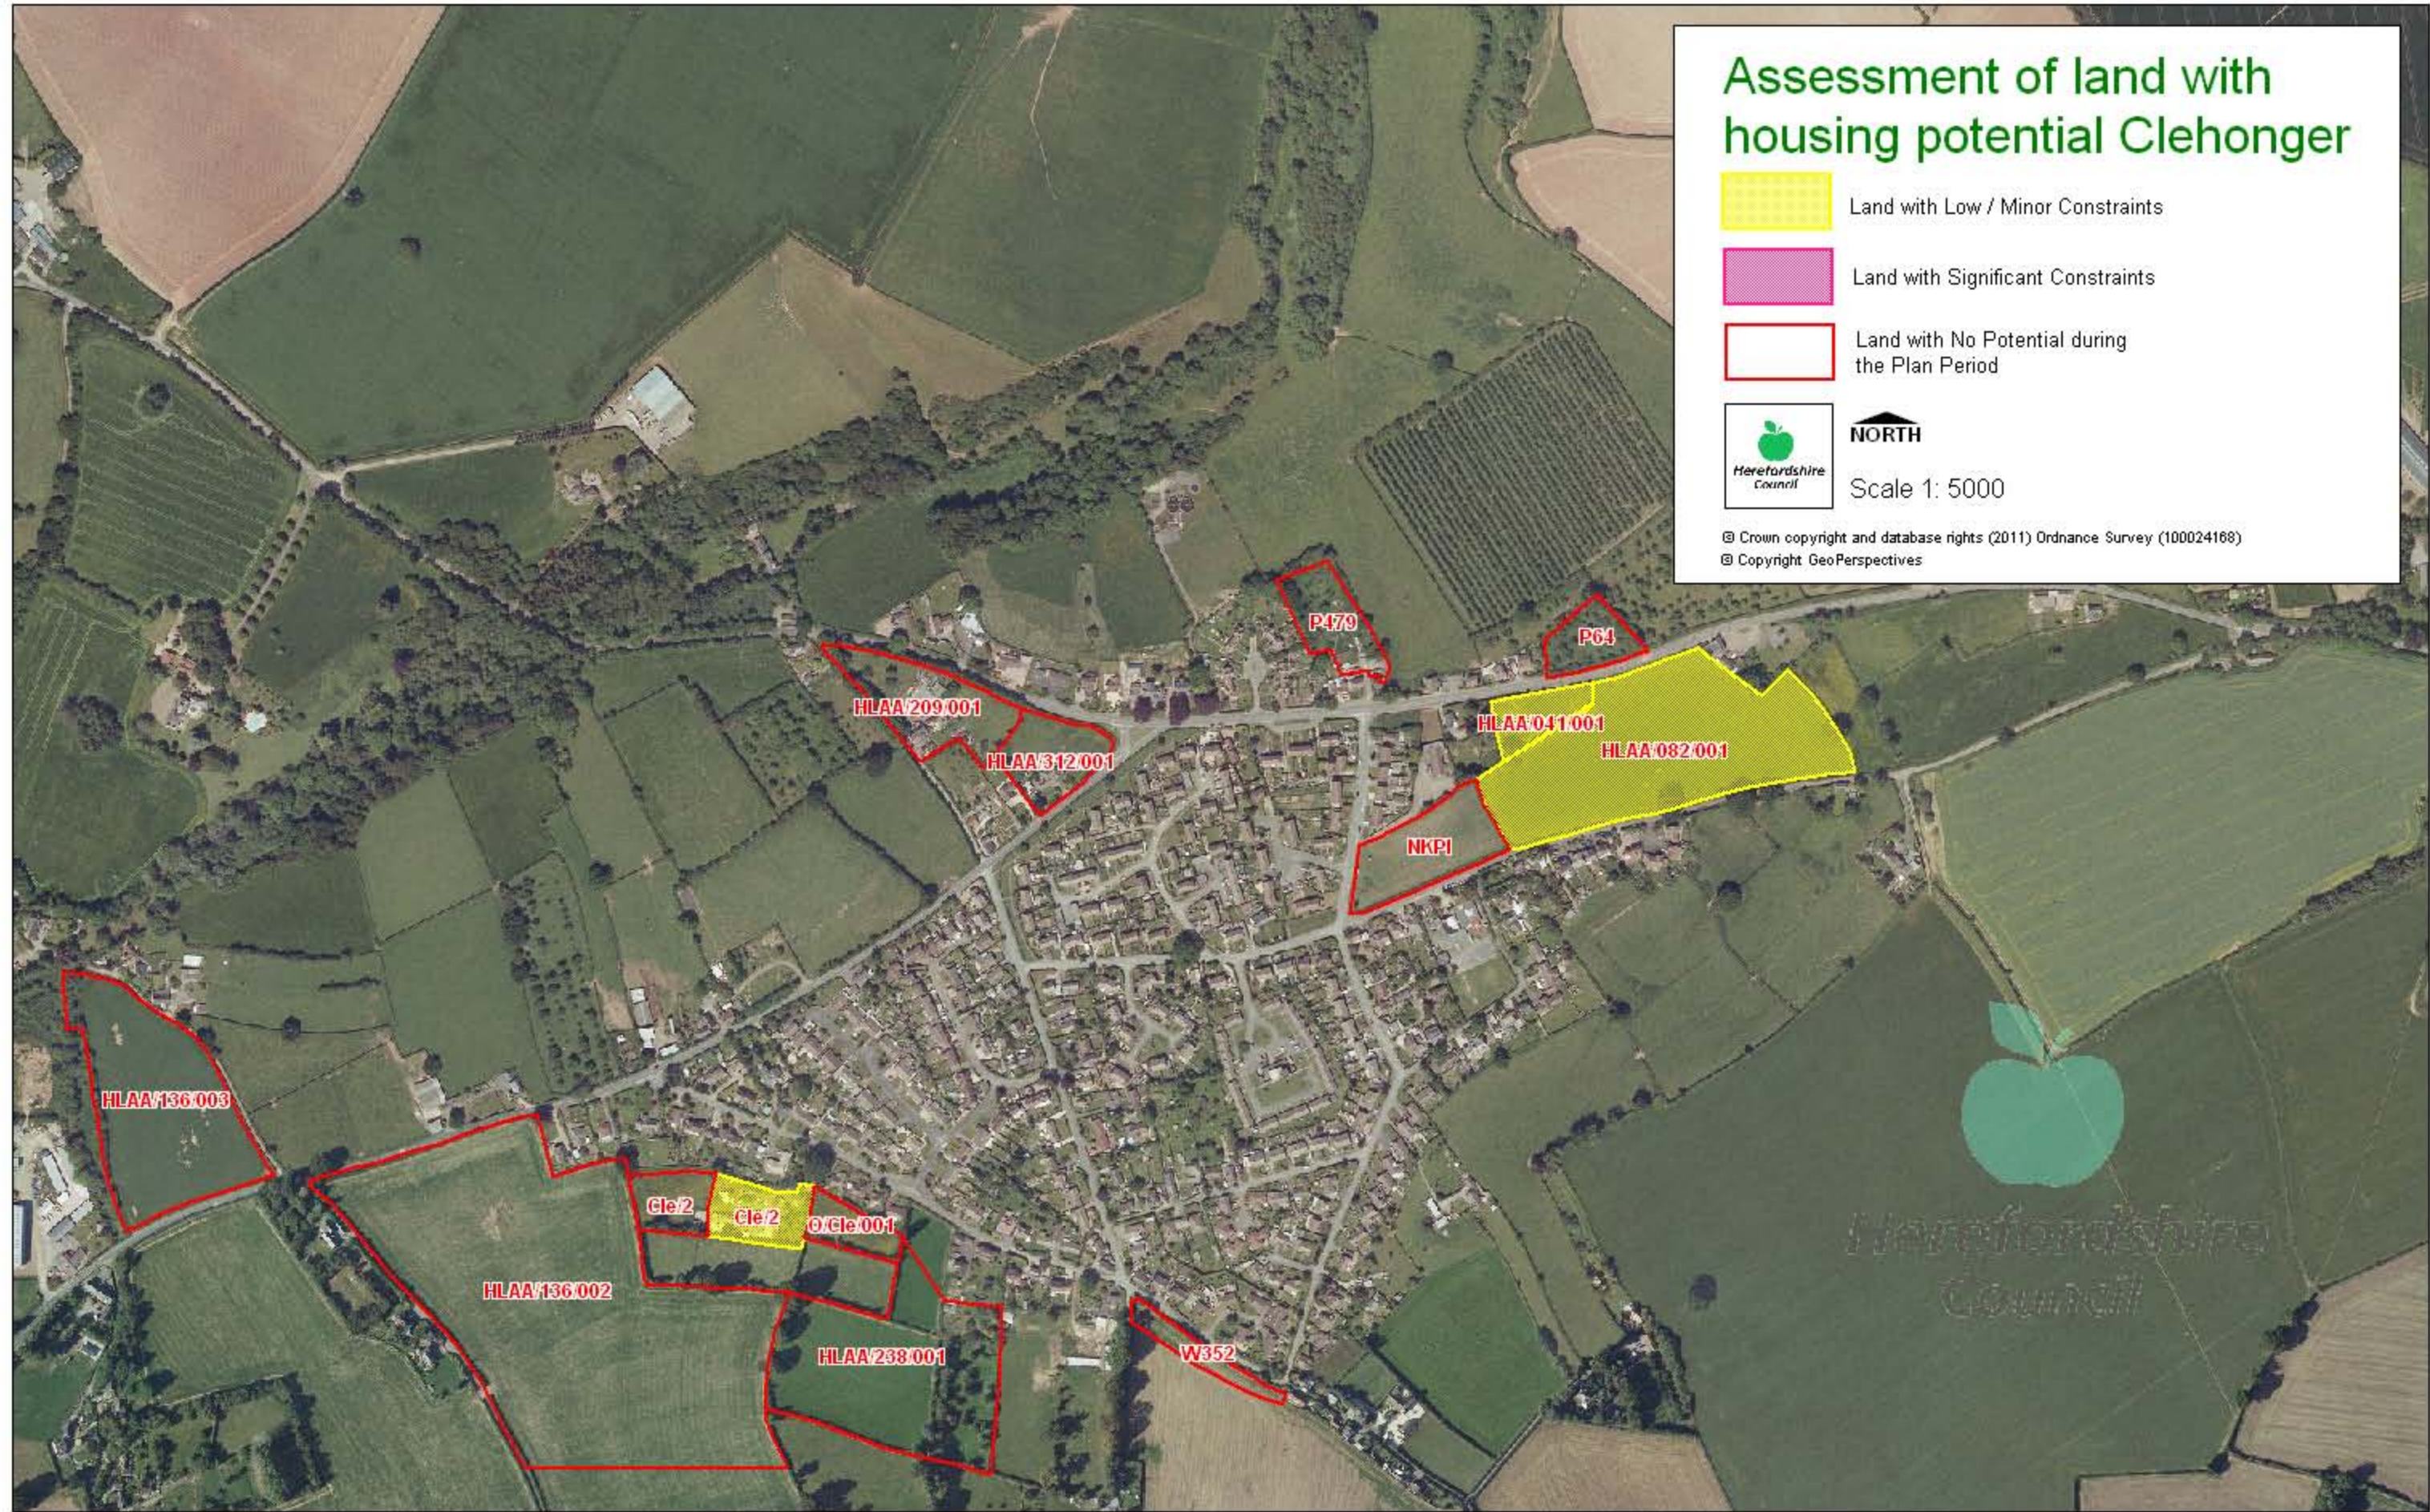

Assessment of land with housing potential Clehonger

 Land with Low / Minor Constraints

 Land with Significant Constraints

 Land with No Potential during the Plan Period

Scale 1: 5000

© Crown copyright and database rights (2011) Ordnance Survey (100024168)
© Copyright GeoPerspectives