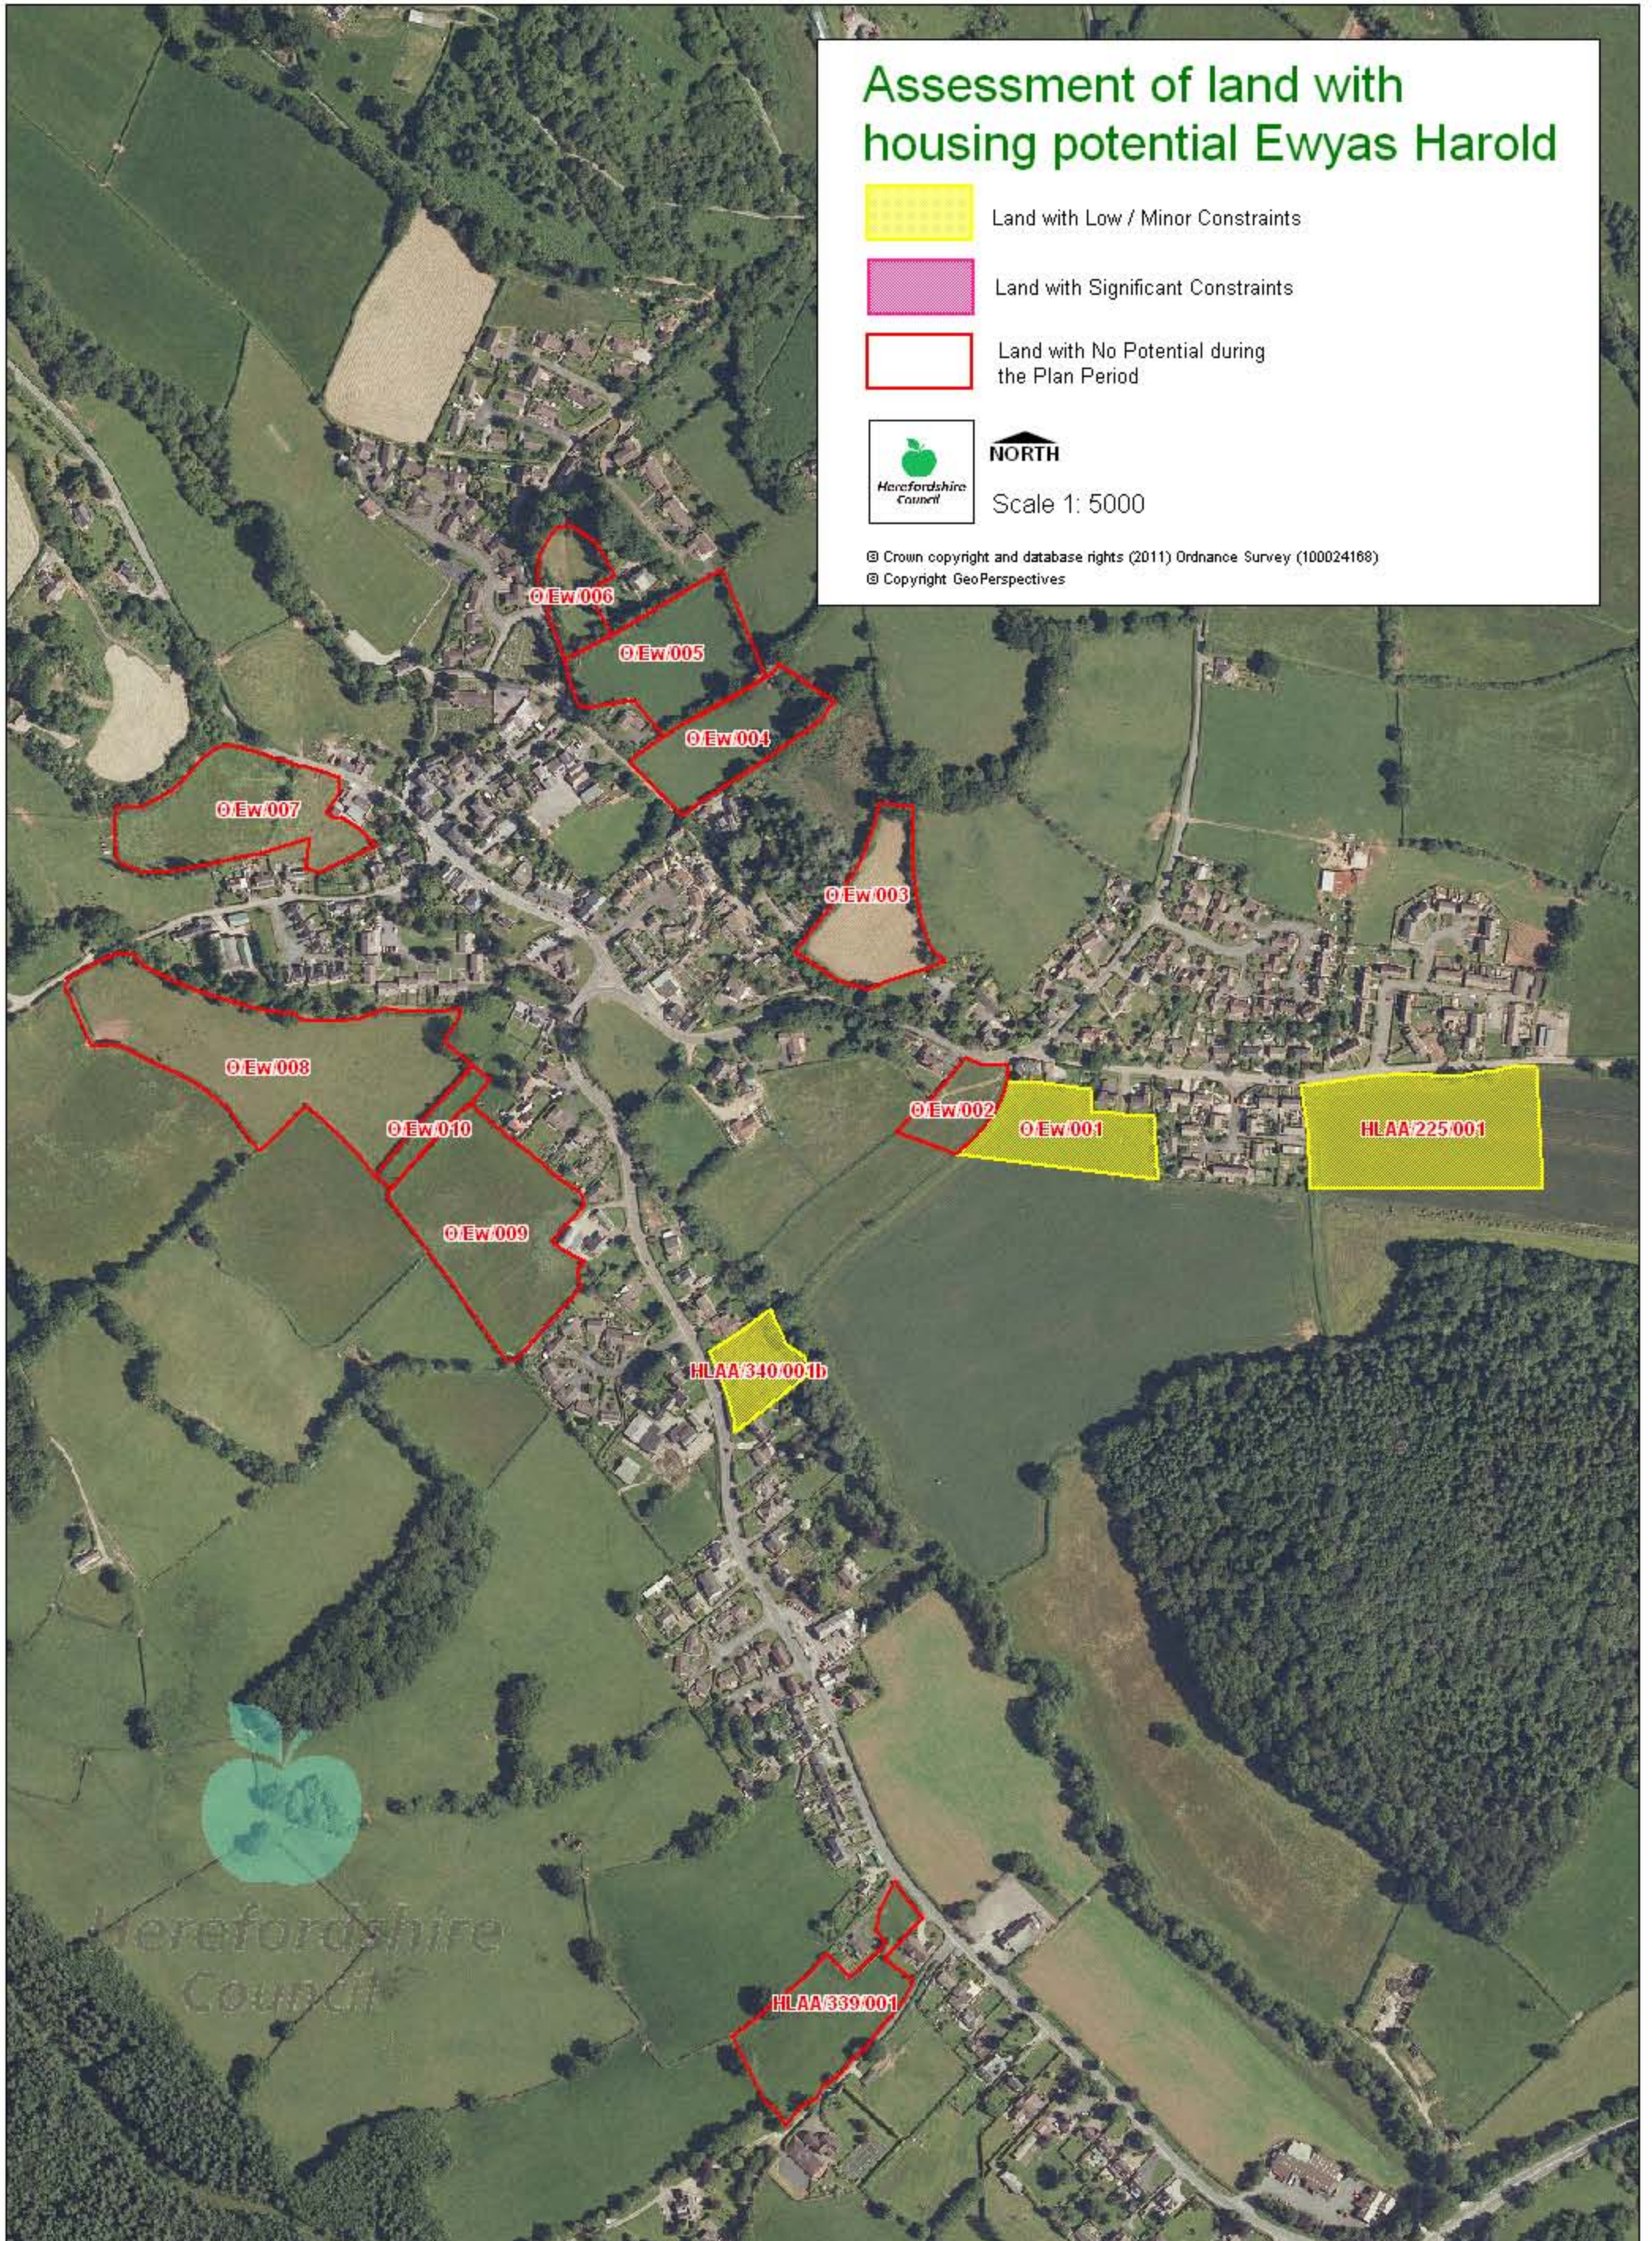

Assessment of land with housing potential Ewyas Harold

-  Land with Low / Minor Constraints
-  Land with Significant Constraints
-  Land with No Potential during the Plan Period

NORTH

Scale 1: 5000

© Crown copyright and database rights (2011) Ordnance Survey (100024168)
© Copyright GeoPerspectives

Herefordshire Council

0.Ew.006

0.Ew.005

0.Ew.004

0.Ew.007

0.Ew.003

0.Ew.008

0.Ew.010