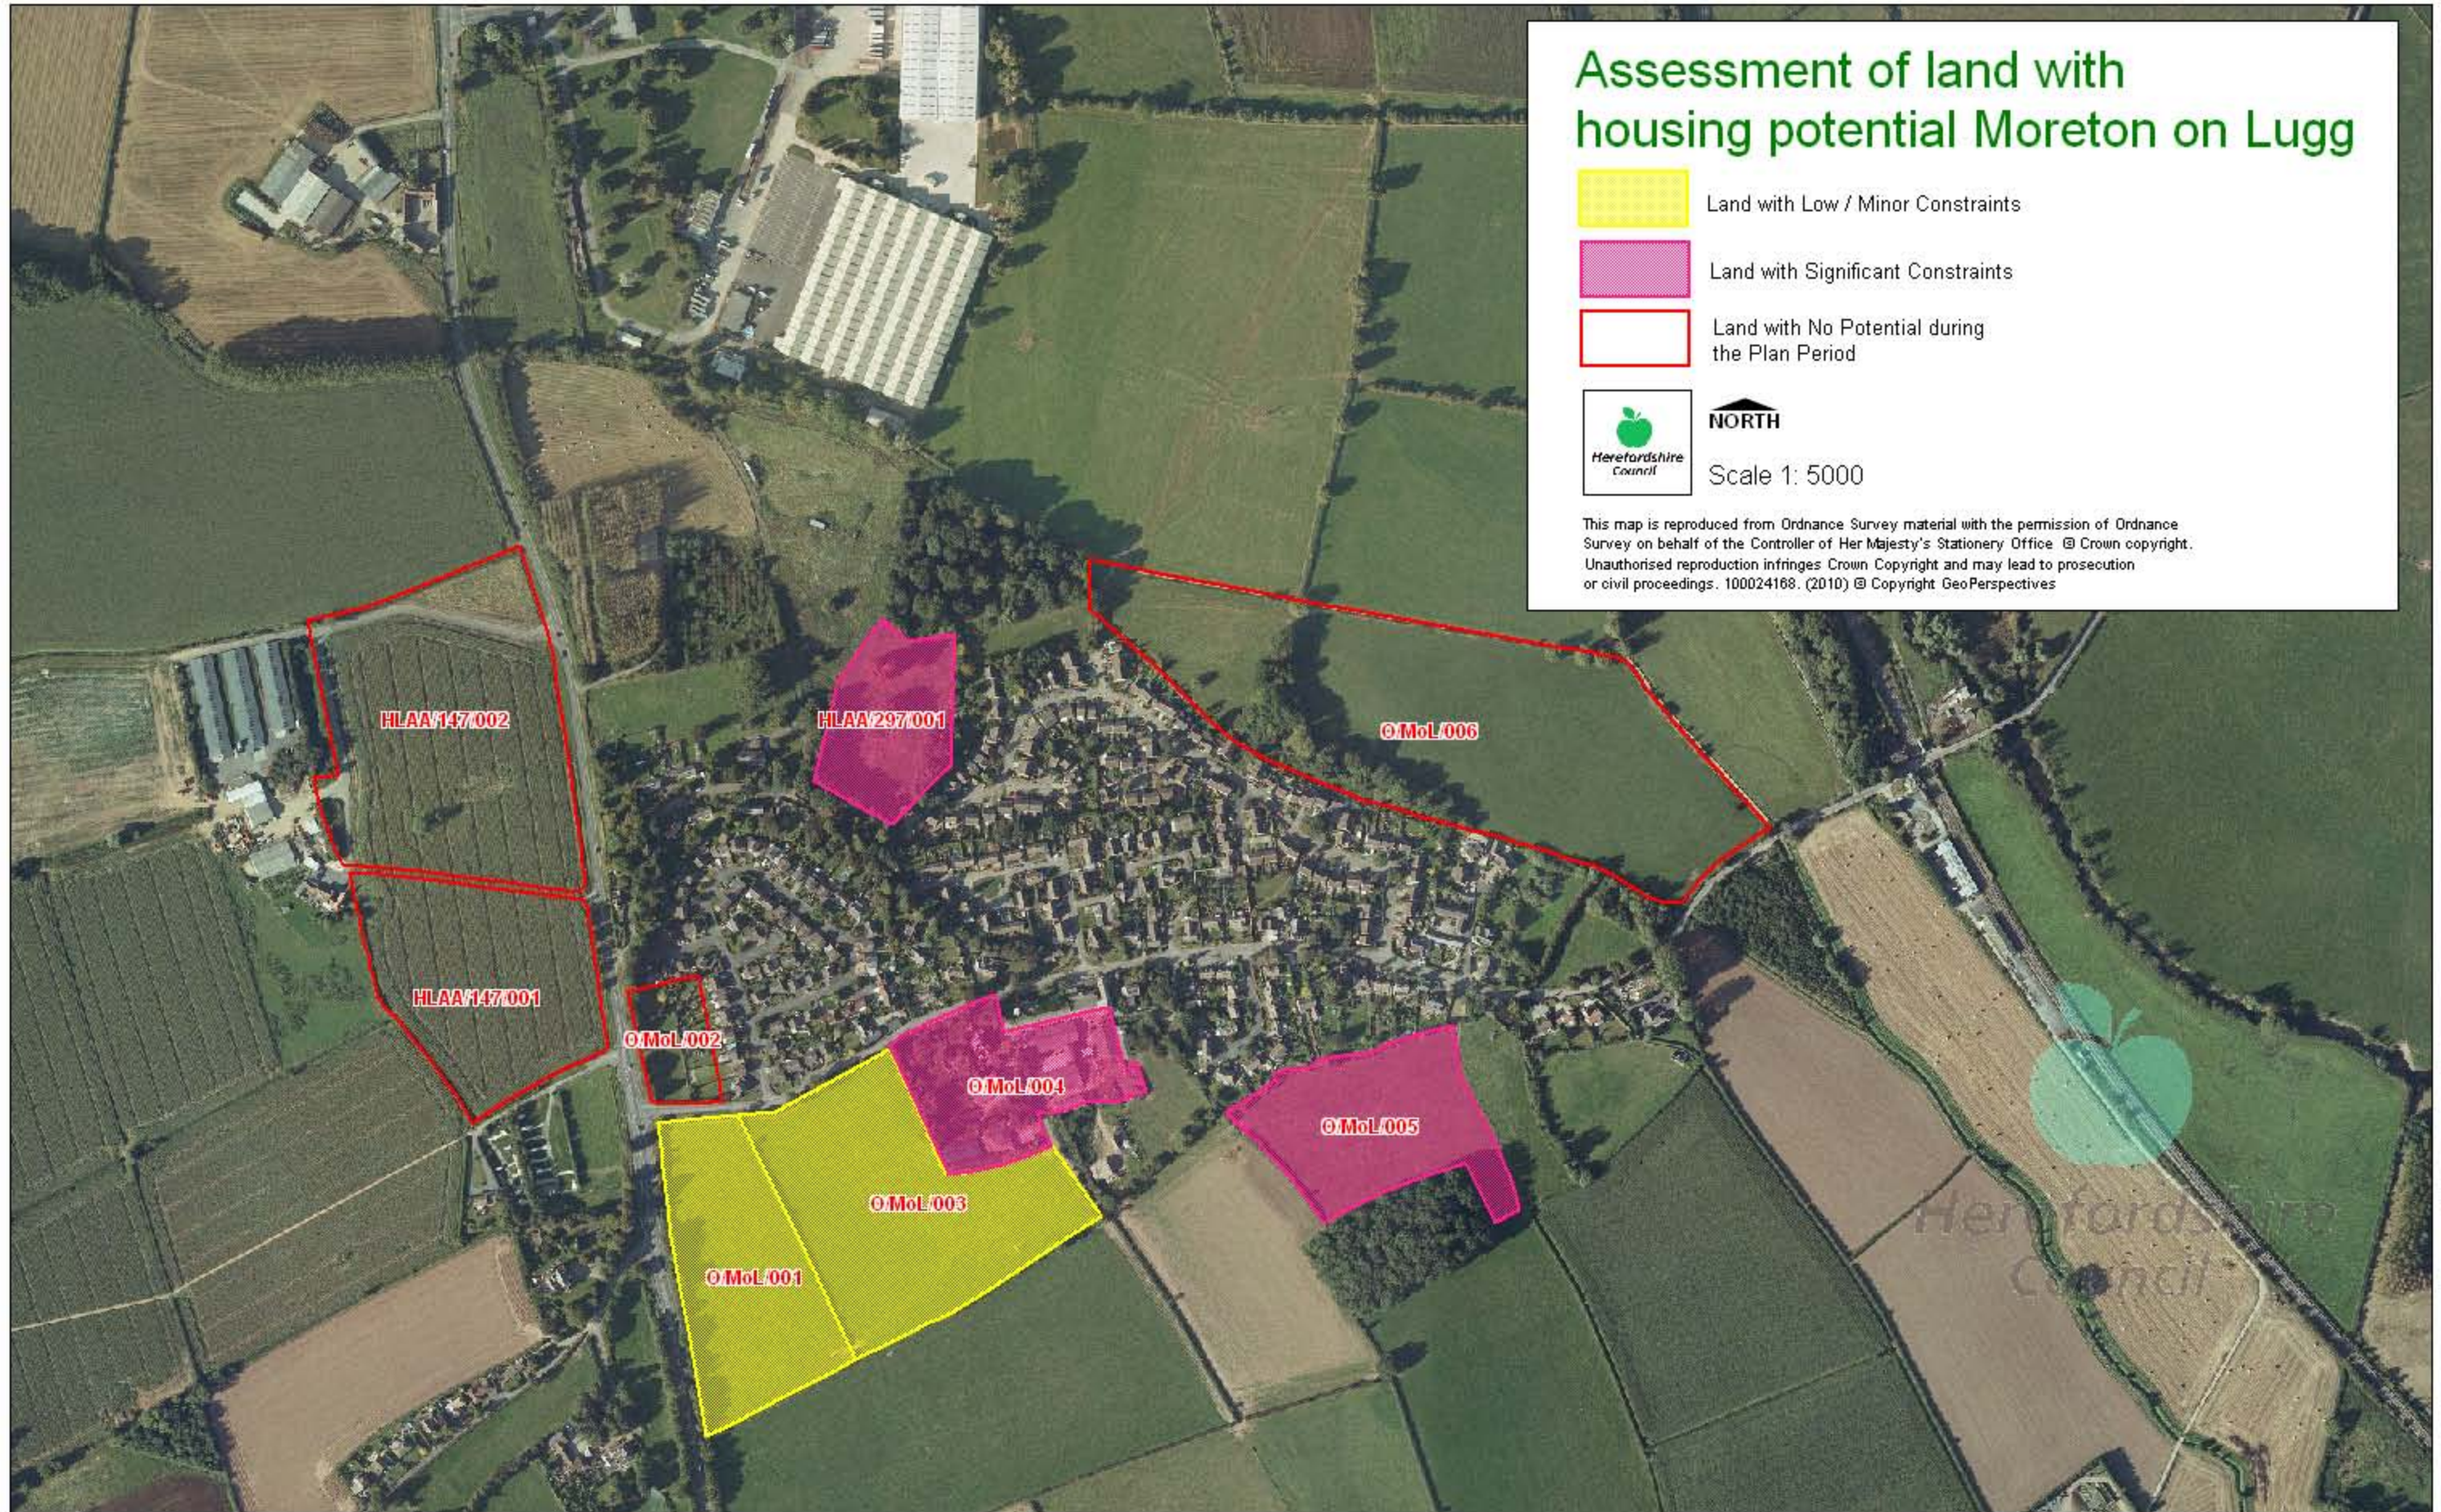

Assessment of land with housing potential Moreton on Lugg

-  Land with Low / Minor Constraints
-  Land with Significant Constraints
-  Land with No Potential during the Plan Period

NORTH

Scale 1: 5000

This map is reproduced from Ordnance Survey material with the permission of Ordnance Survey on behalf of the Controller of Her Majesty's Stationery Office © Crown copyright. Unauthorised reproduction infringes Crown Copyright and may lead to prosecution or civil proceedings. 100024168. (2010) © Copyright GeoPerspectives