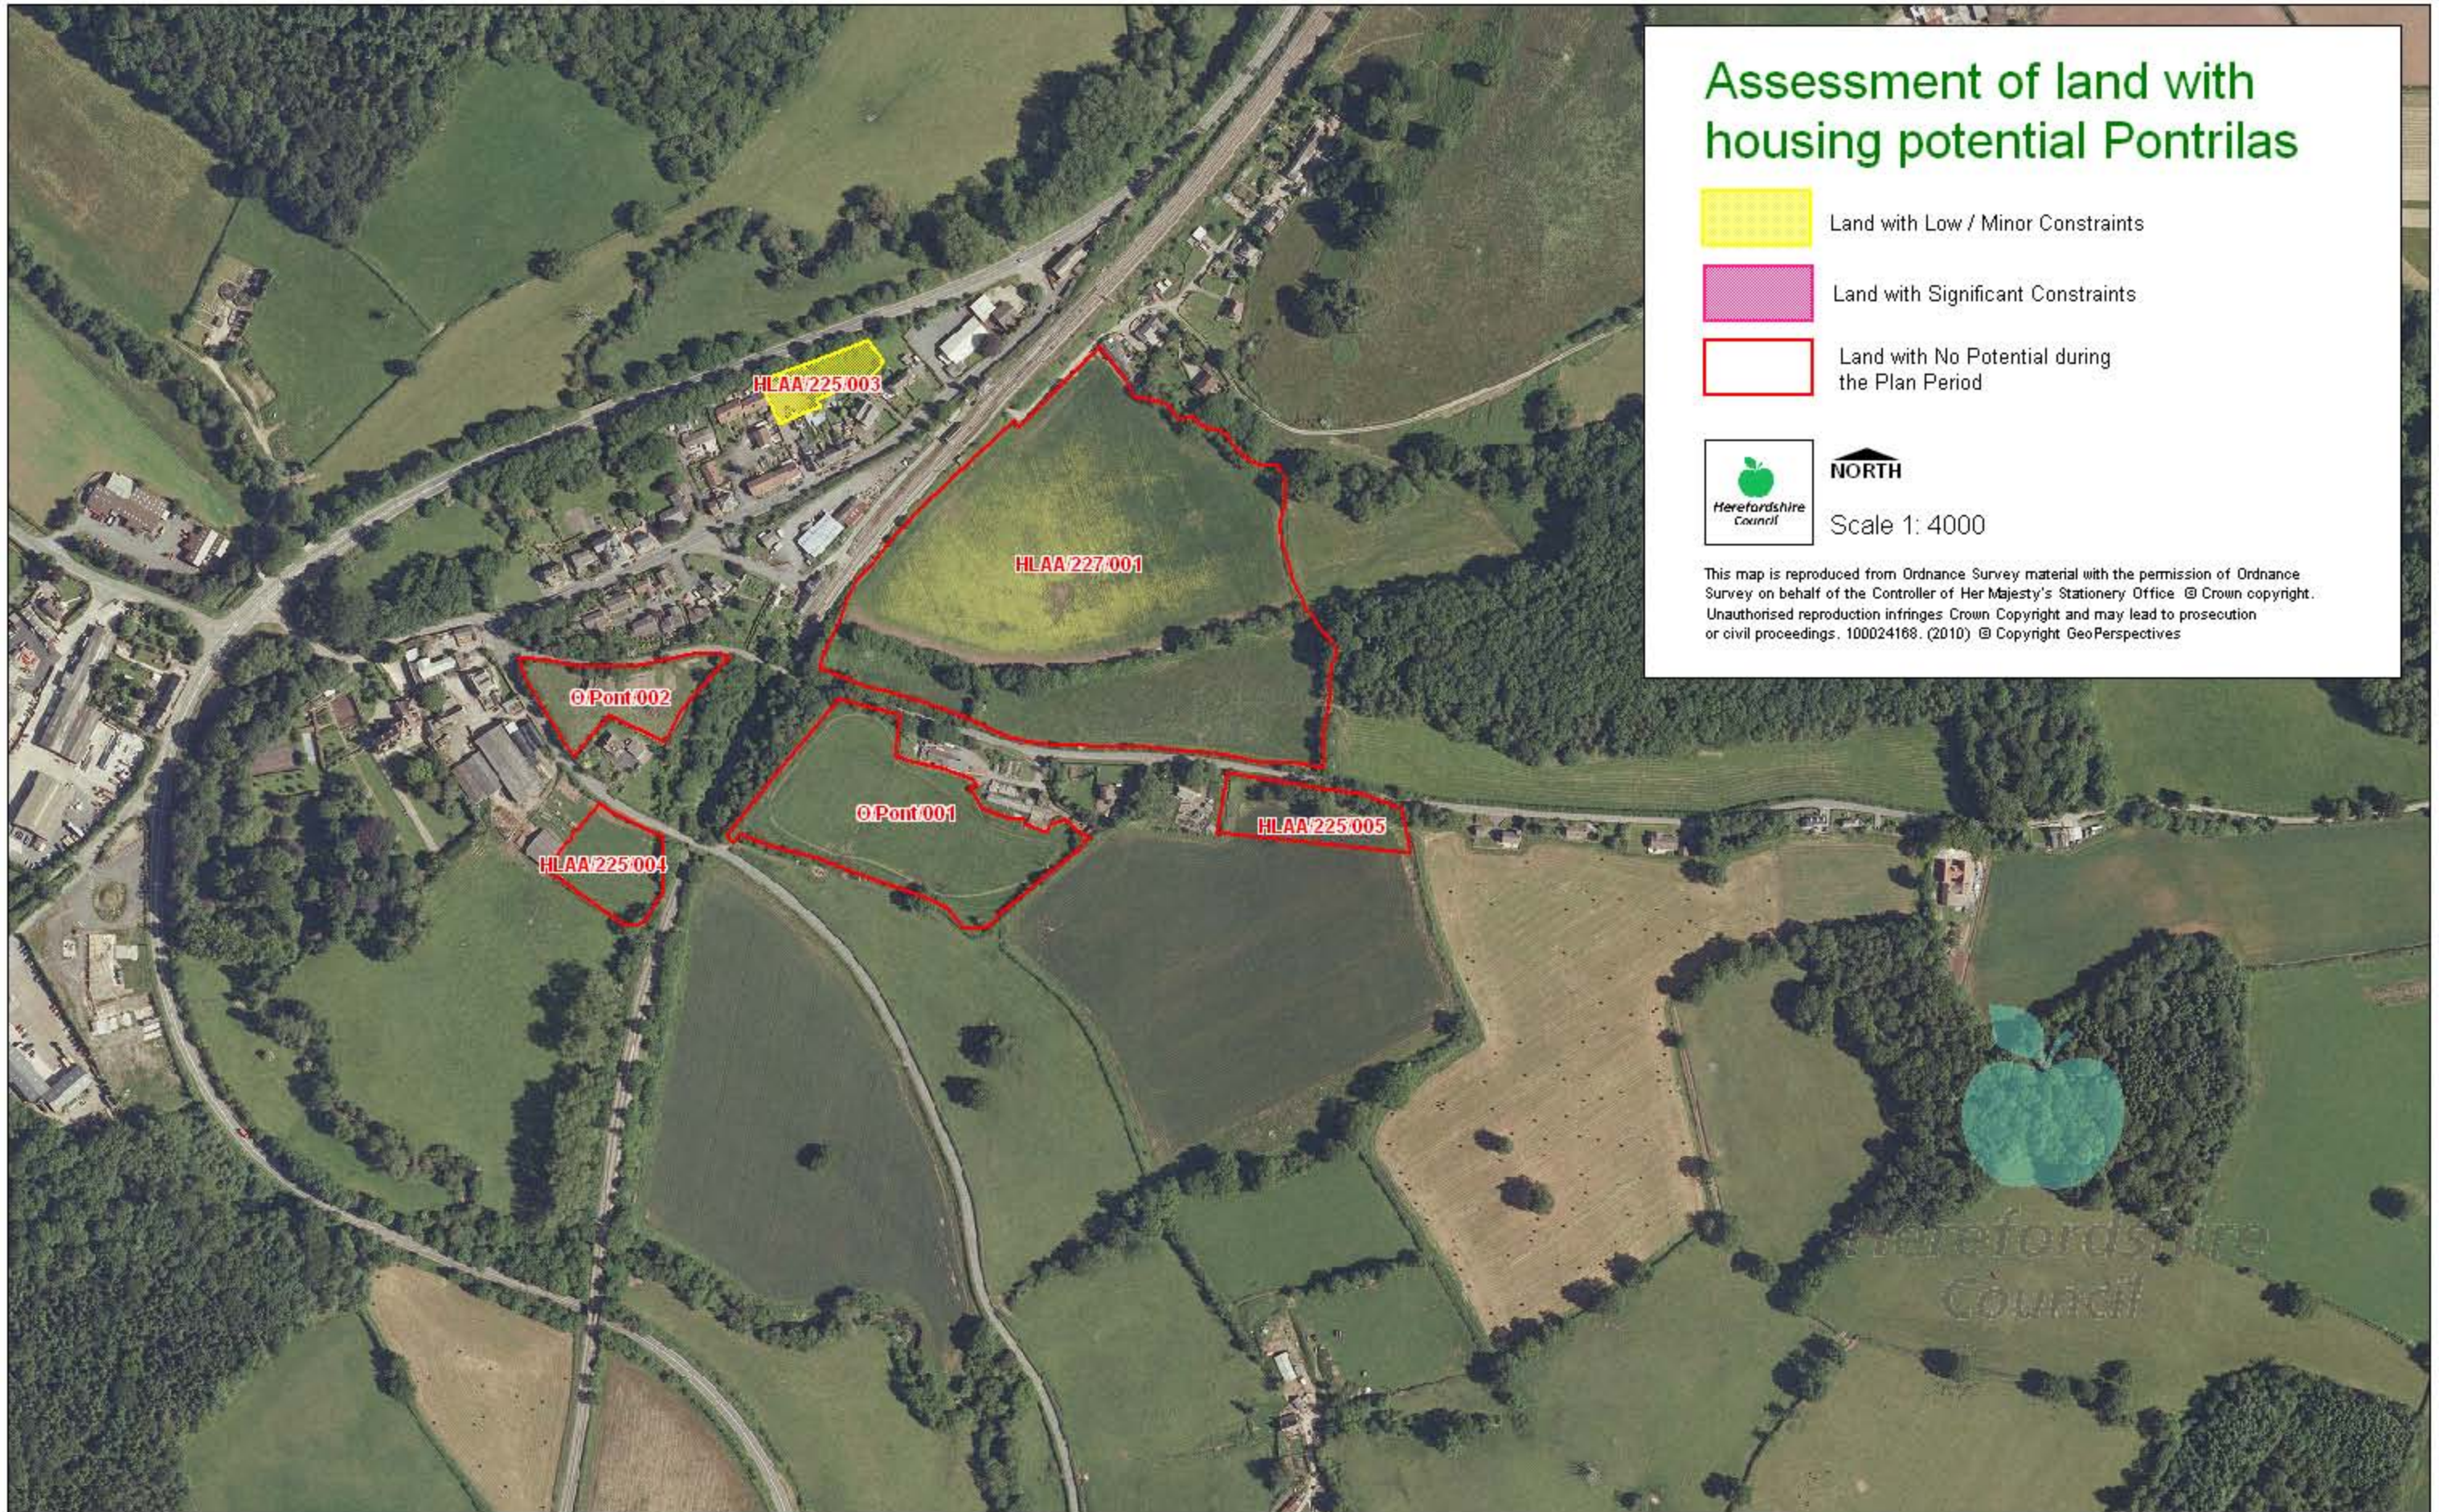

Assessment of land with housing potential Pontrilas

-  Land with Low / Minor Constraints
-  Land with Significant Constraints
-  Land with No Potential during the Plan Period

NORTH

Scale 1: 4000

This map is reproduced from Ordnance Survey material with the permission of Ordnance Survey on behalf of the Controller of Her Majesty's Stationery Office © Crown copyright. Unauthorised reproduction infringes Crown Copyright and may lead to prosecution or civil proceedings. 100024168. (2010) © Copyright GeoPerspectives