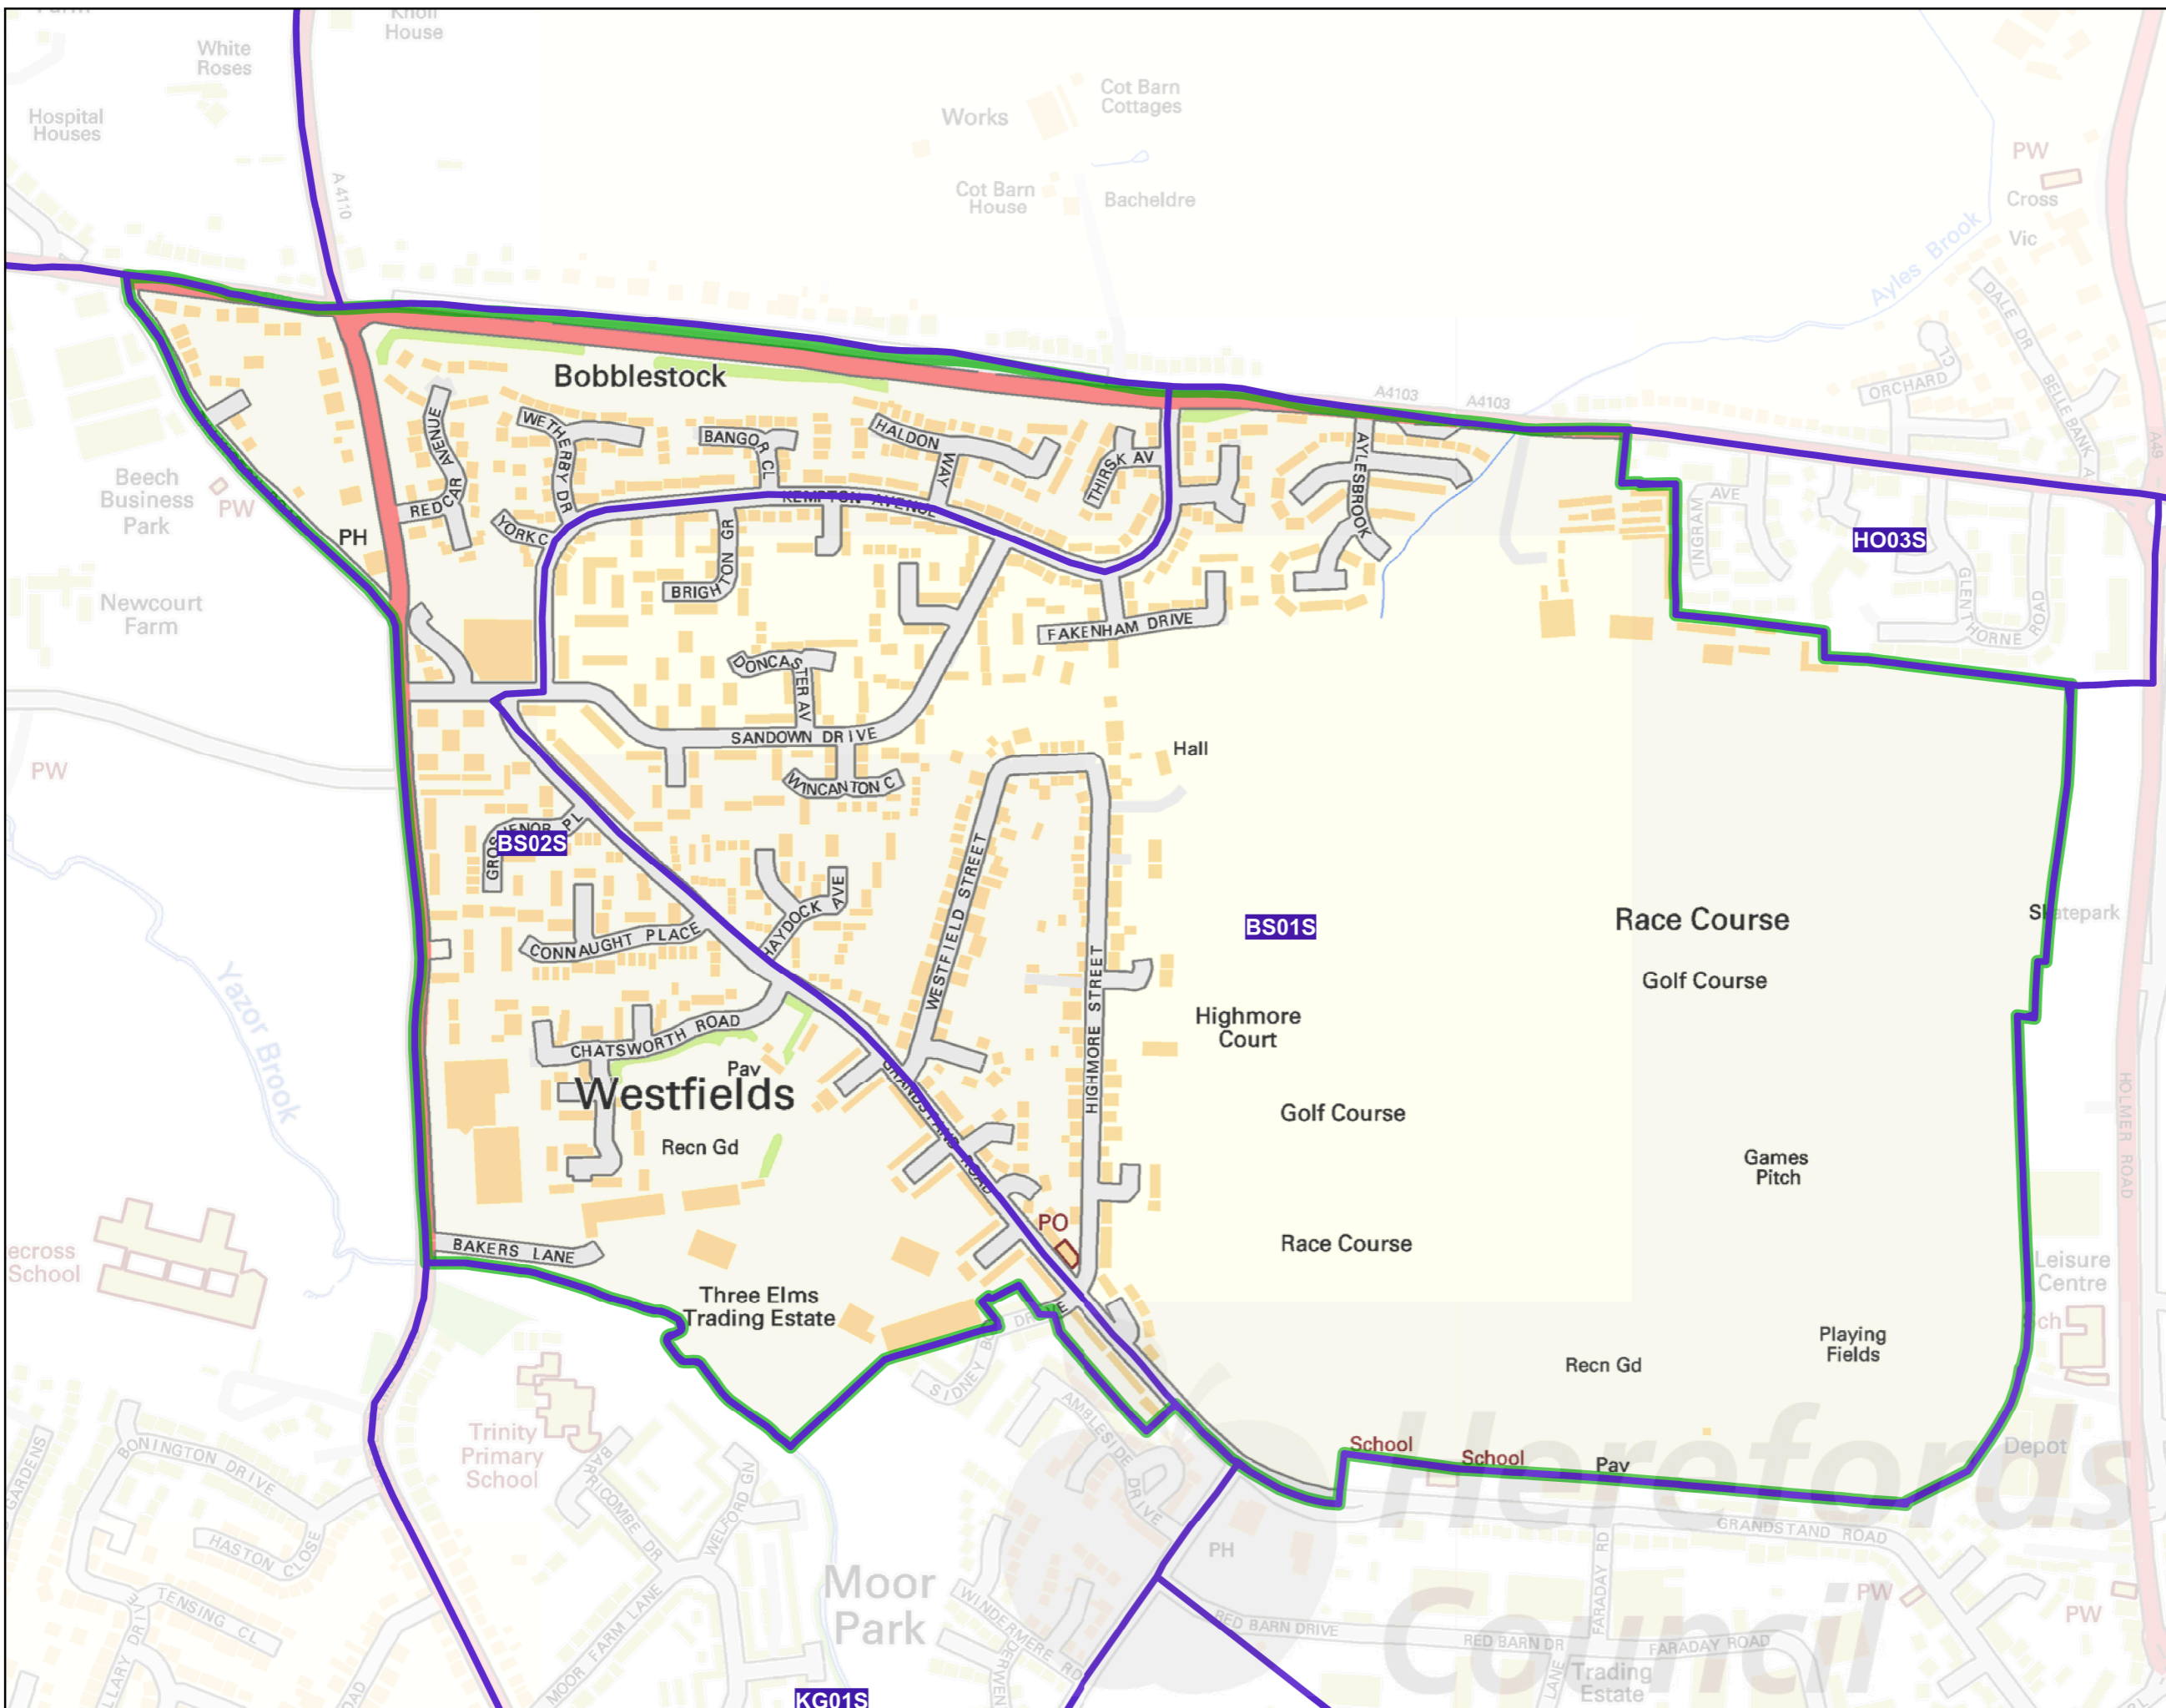

### A3 Ward 2015 Map

Wards and  
Polling district  
boundaries  
for 2015

Scale 1: 5540

2015 Ward

Polling district  
boundary

**Bobblestock**

[gismapping@hoopleltd.co.uk](mailto:gismapping@hoopleltd.co.uk)

Created 30/03/2015

Contains Ordnance Survey data  
© Crown copyright and  
database rights 2015