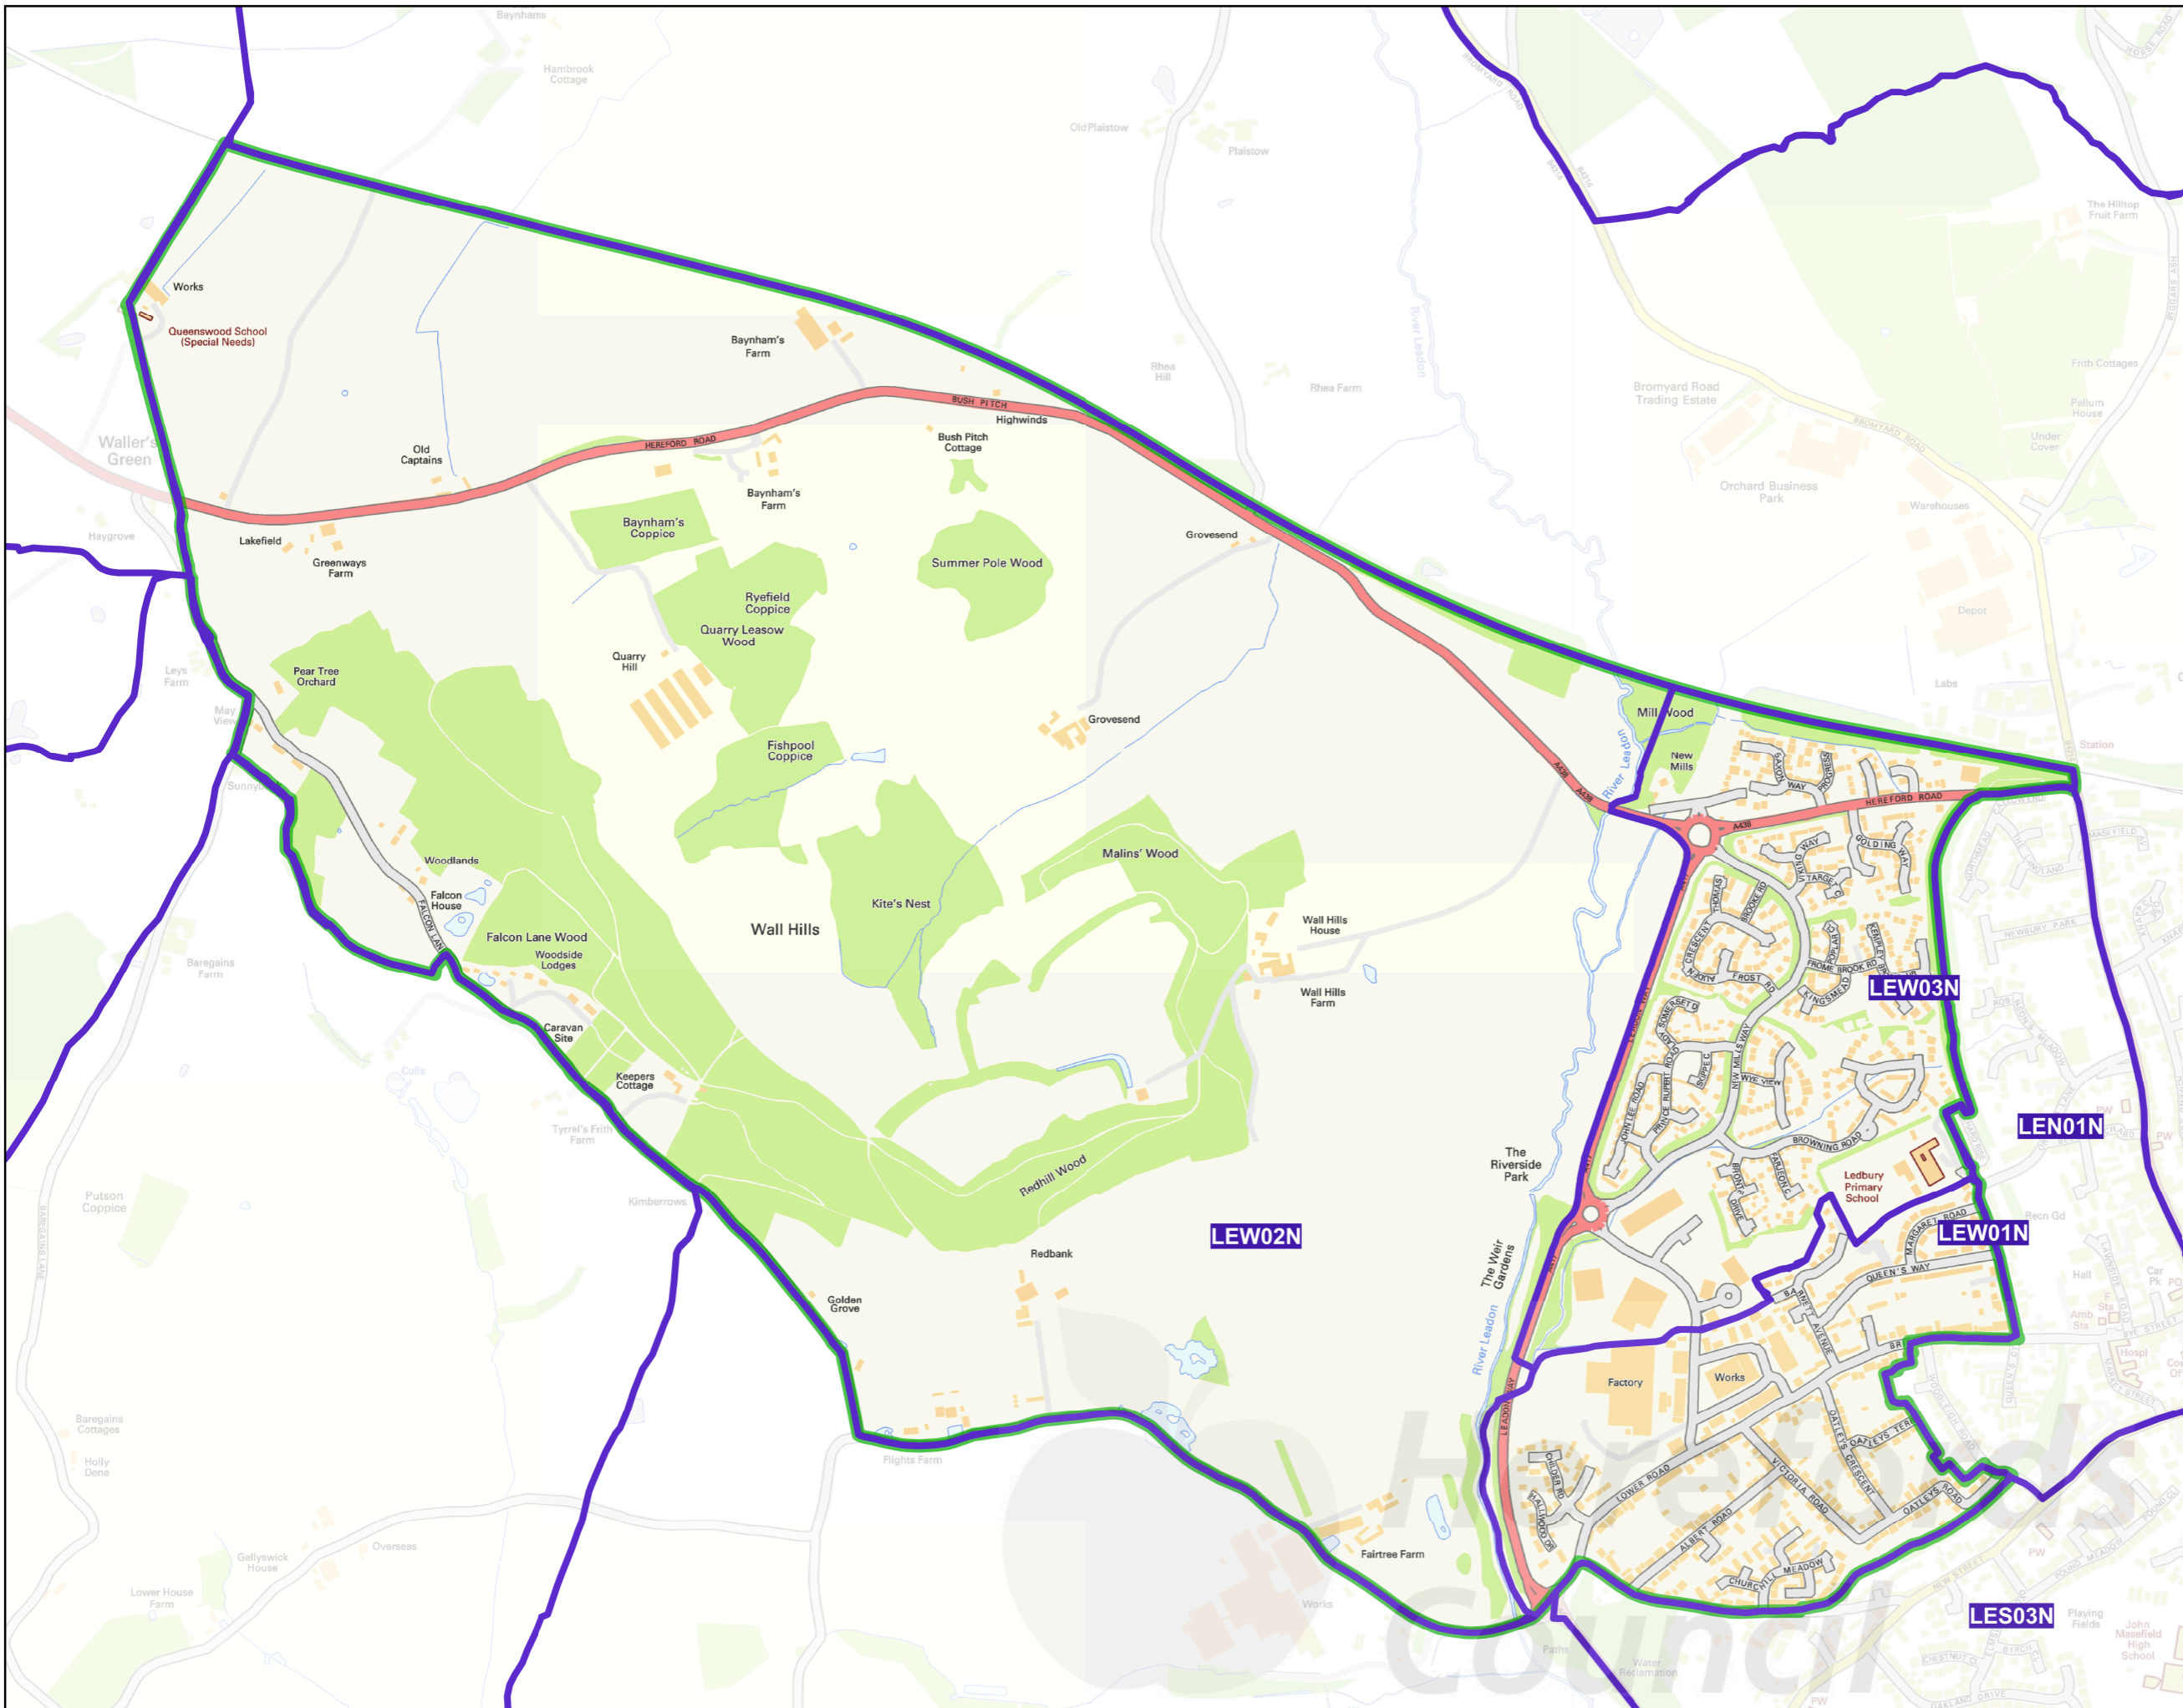

A3 Ward 2015 Map

Wards and
Polling district
boundaries
for 2015

Scale 1: 10710

2015 Ward

Polling district
boundary

Ledbury West

gismapping@hoopleltd.co.uk

Created 30/03/2015

Contains Ordnance Survey data
© Crown copyright and
database rights 2015