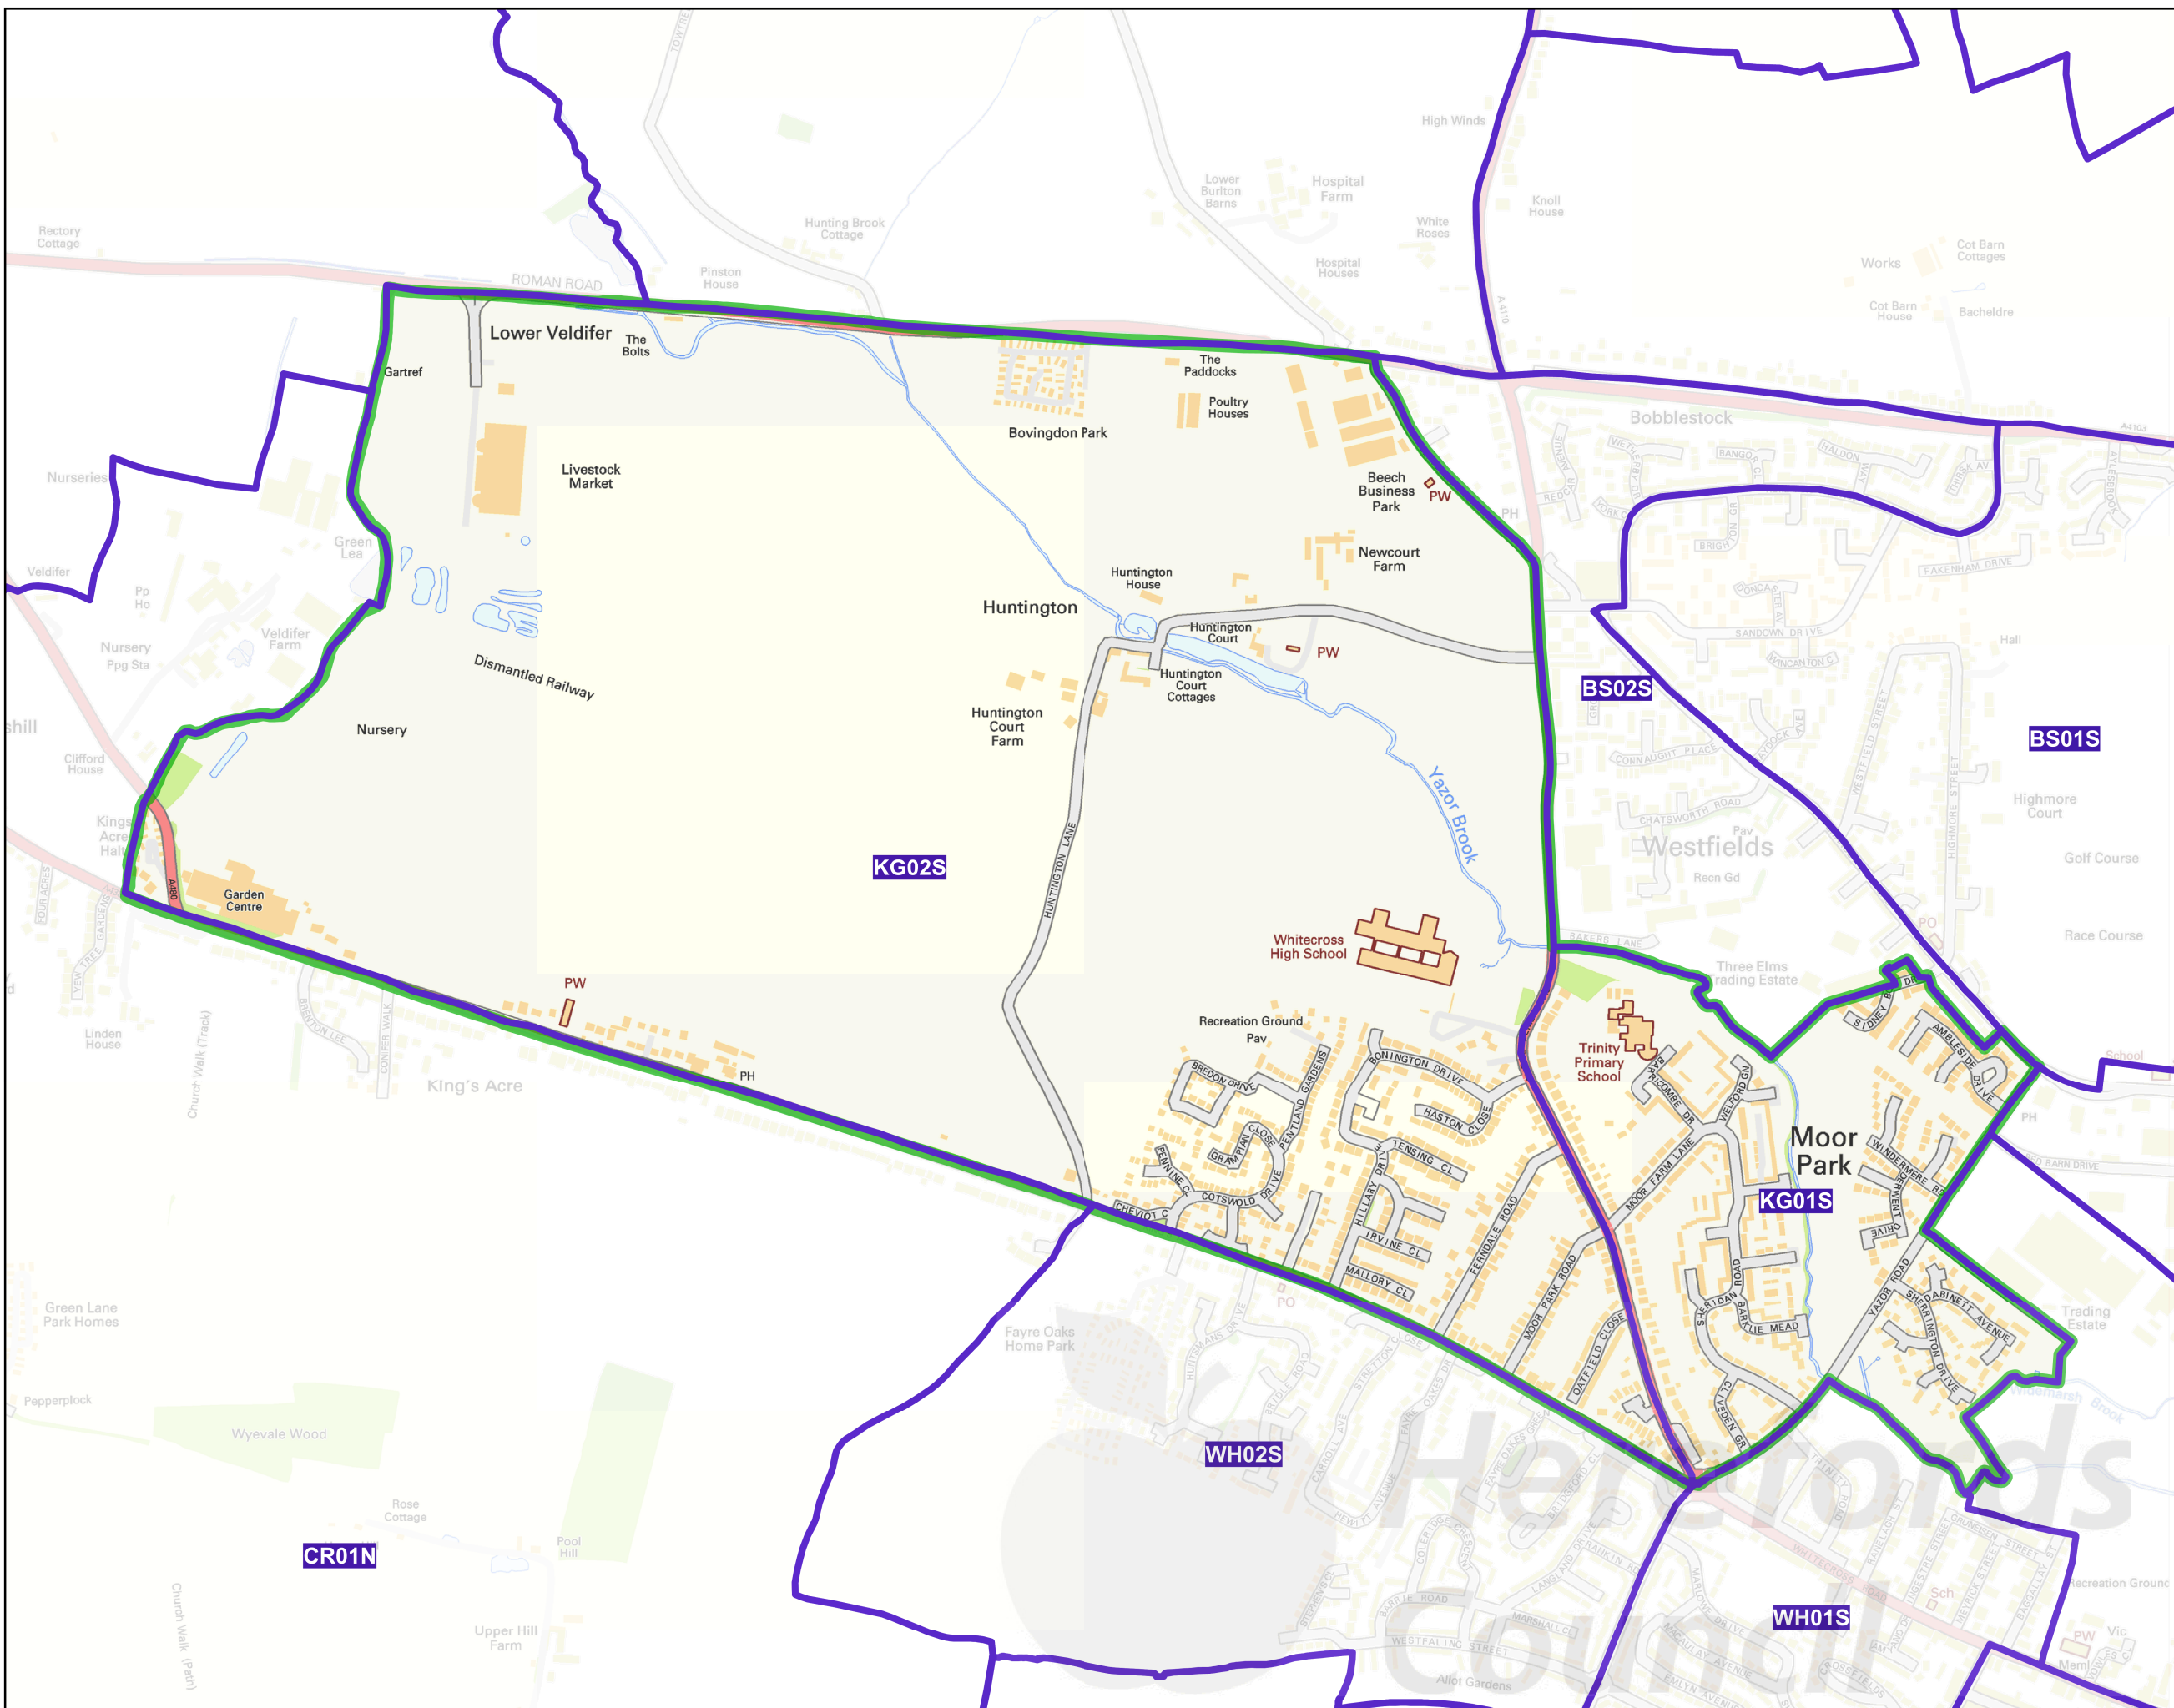

A3 Ward 2015 Map

Wards and
Polling district
boundaries
for 2015

Scale 1: 9290

2015 Ward

Polling district
boundary

Kings Acre

gismapping@hoopletd.co.uk

Created 30/03/2015

Contains Ordnance Survey data
© Crown copyright and
database rights 2015