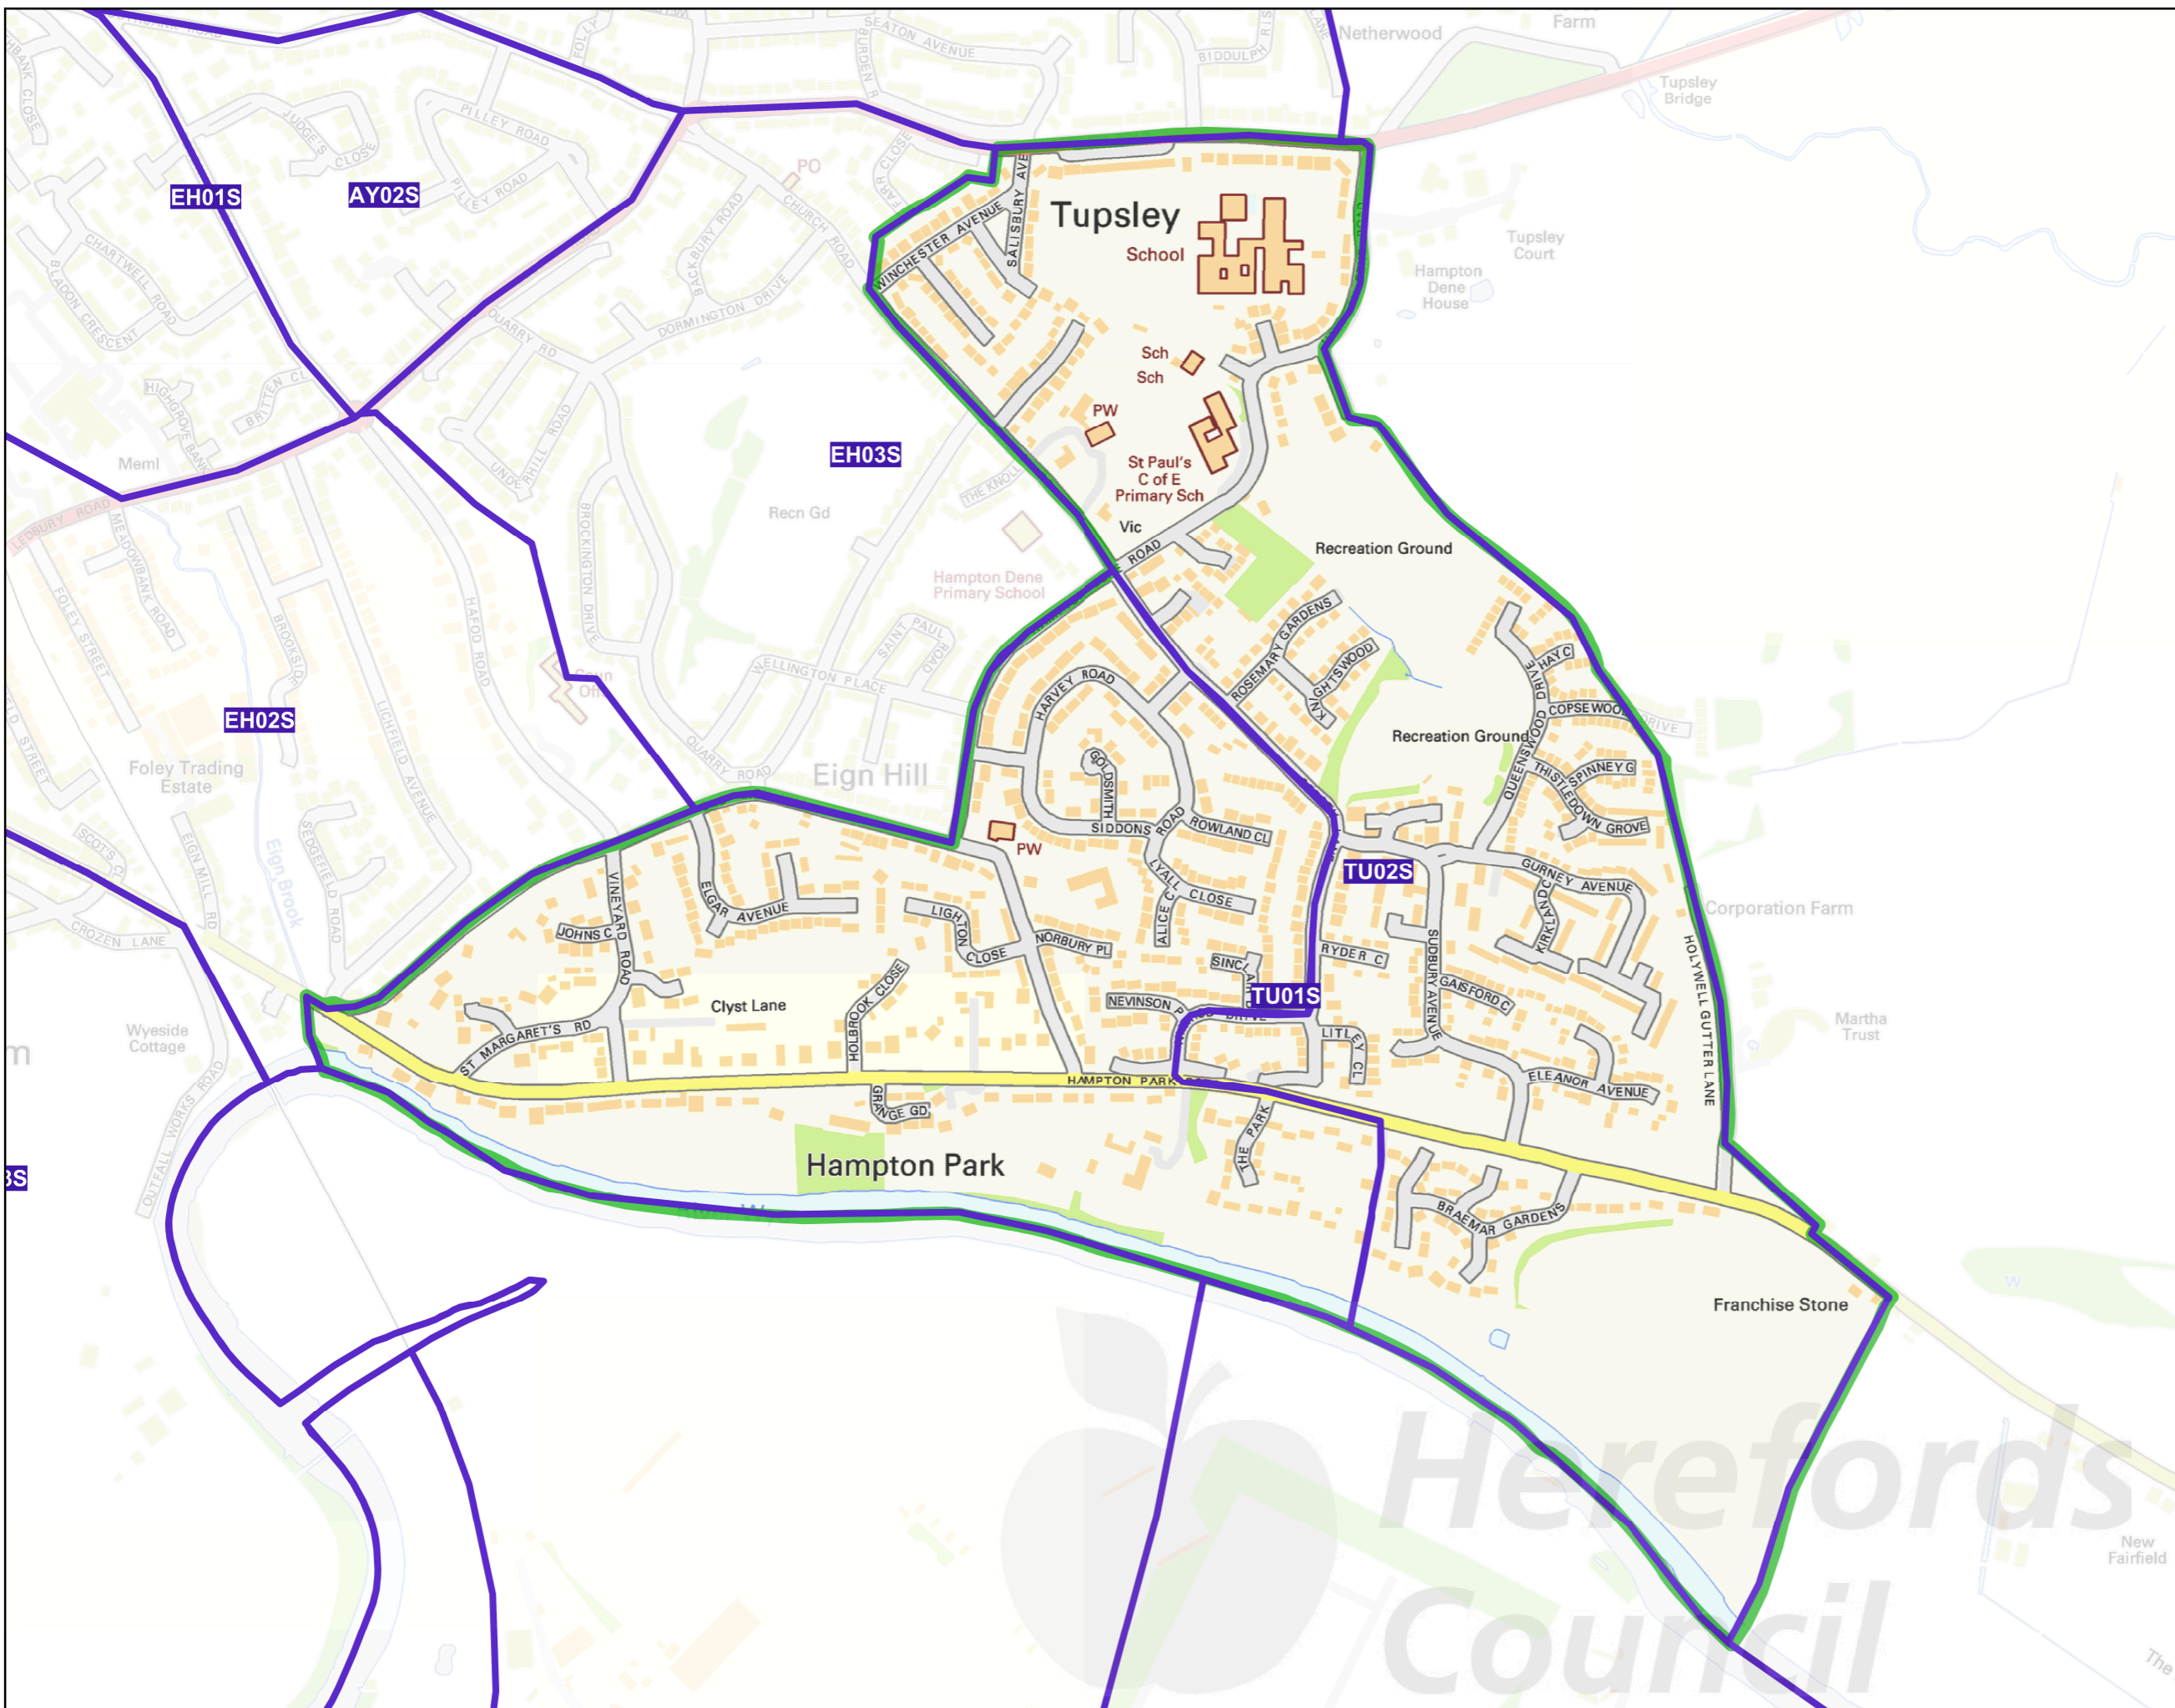

A3 Ward 2015 Map

Wards and
Polling district
boundaries
for 2015

Scale 1: 7000

2015 Ward

Polling district
boundary

Tupsley

gismapping@hoopletd.co.uk

Created 30/03/2015

Contains Ordnance Survey data
© Crown copyright and
database rights 2015