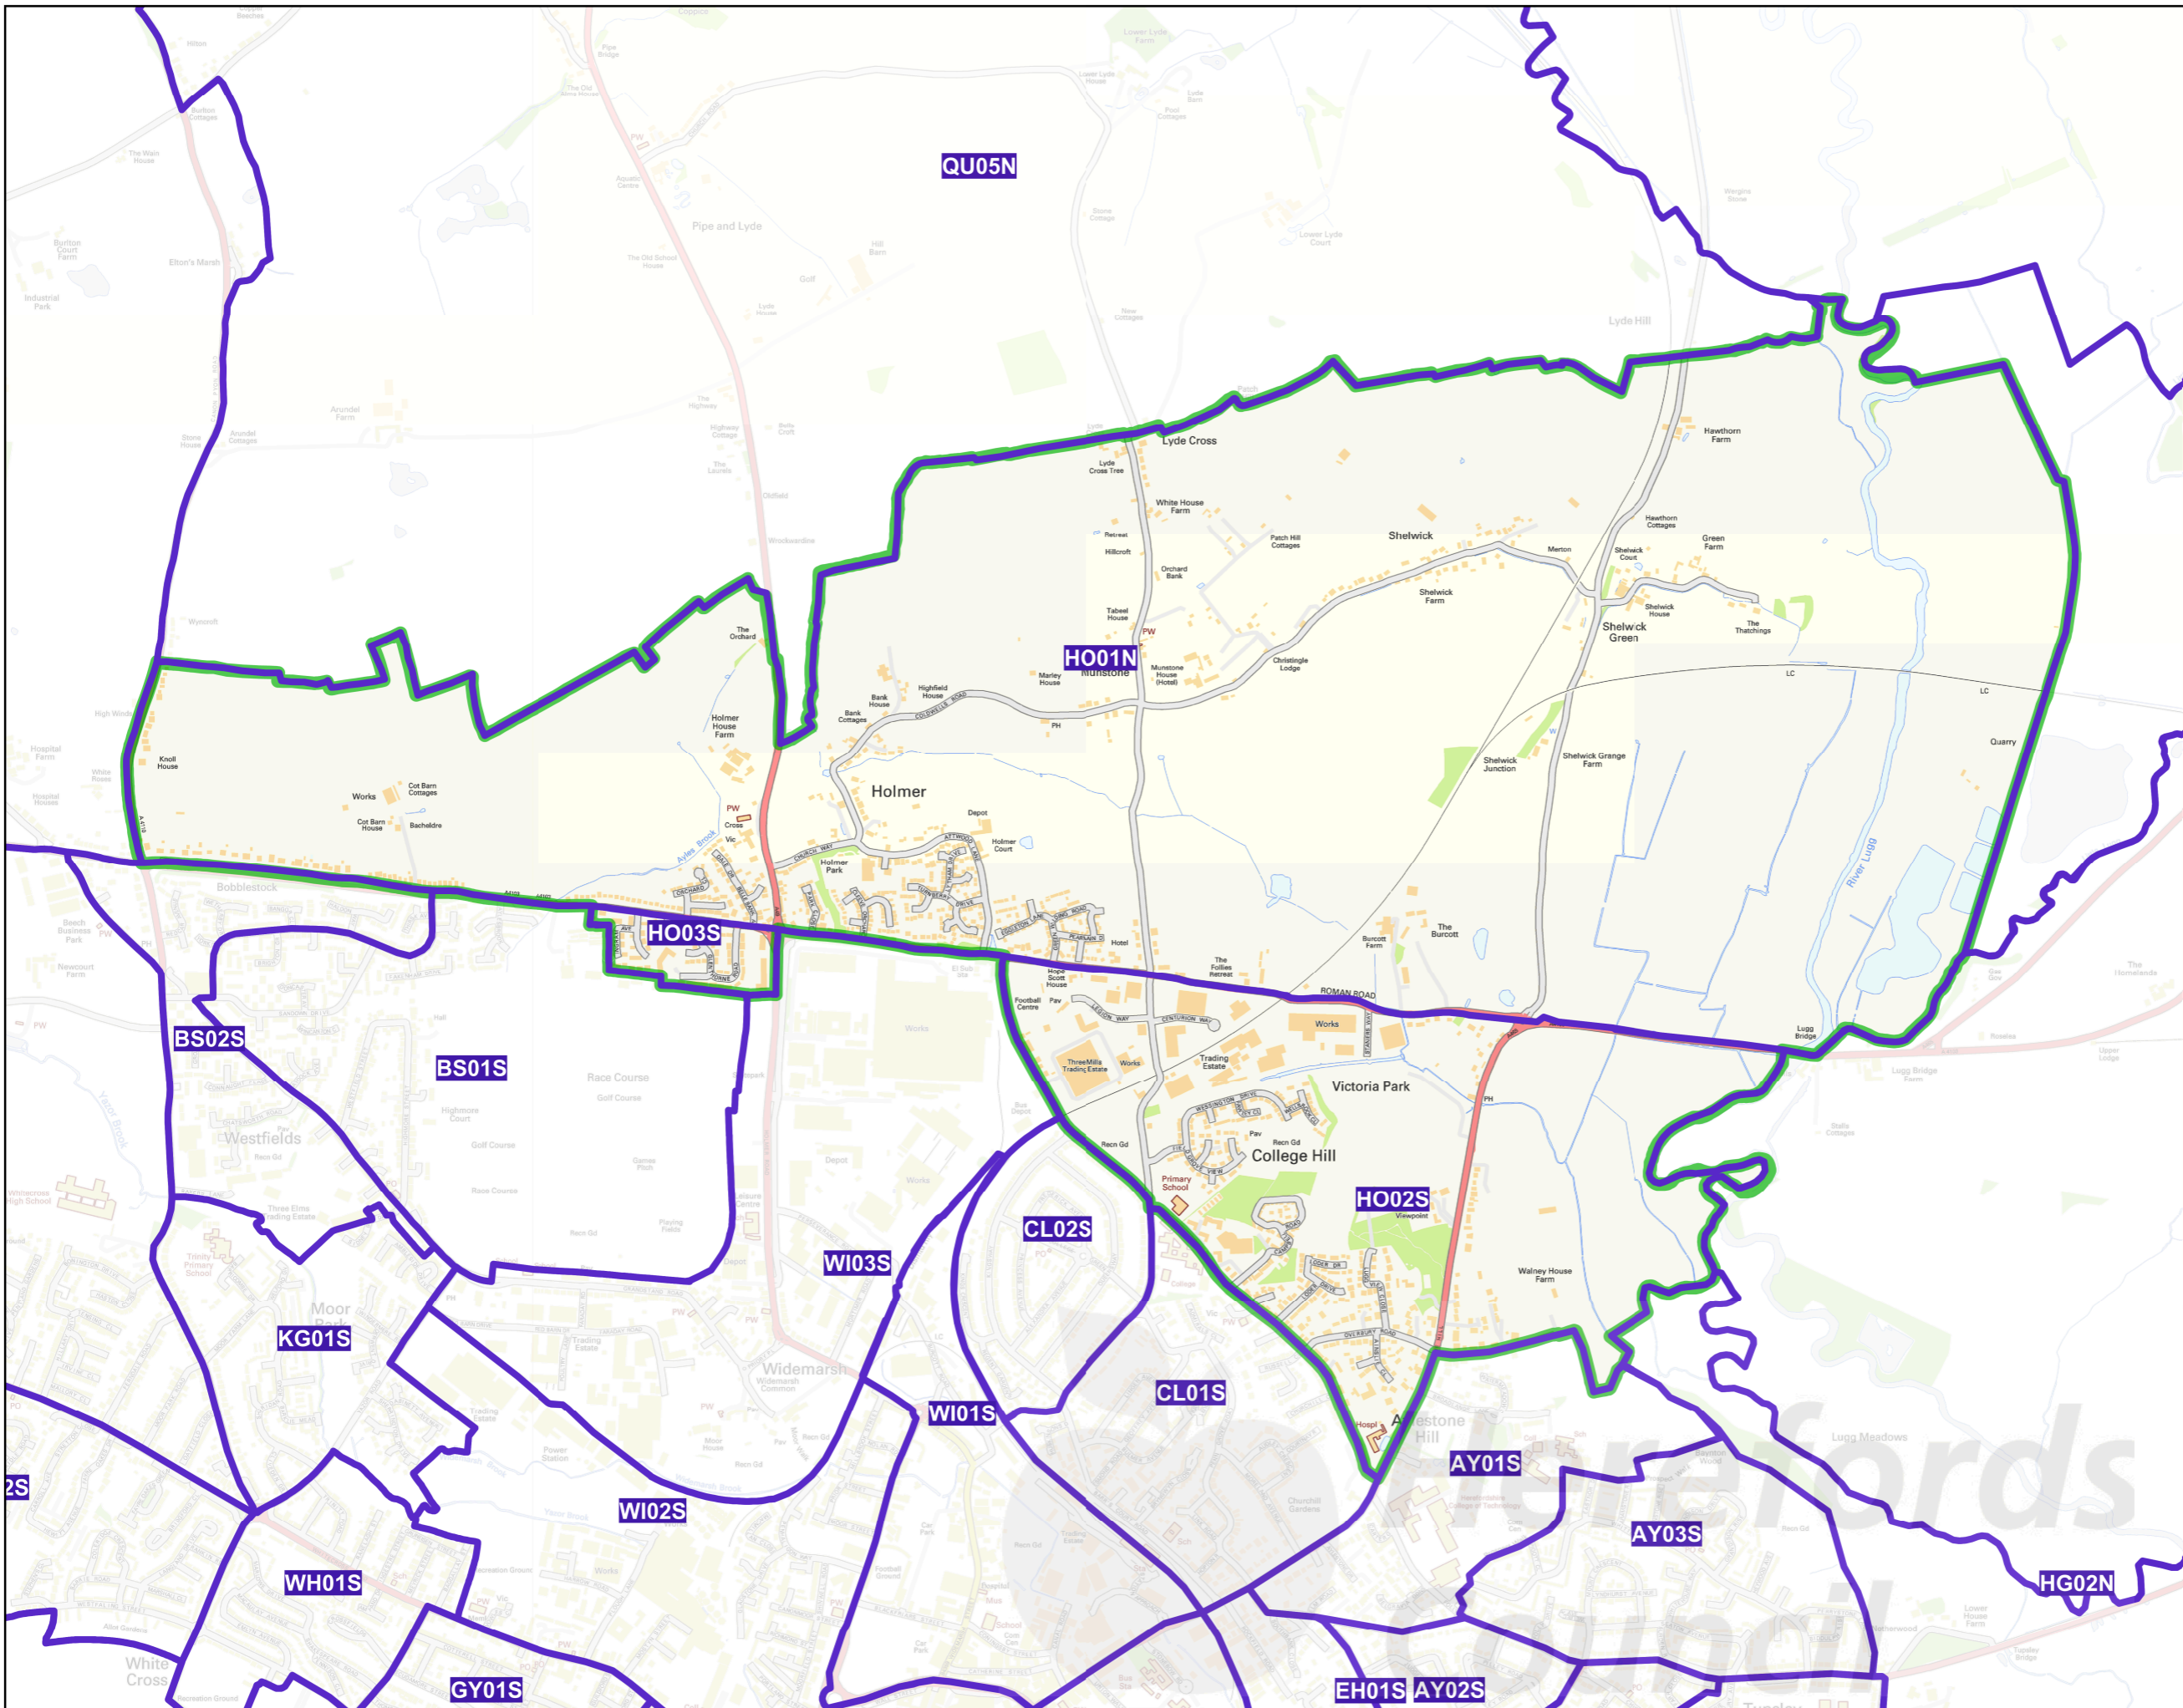

A3 Ward 2015 Map

Wards and
Polling district
boundaries
for 2015

Scale 1: 15870

2015 Ward

Polling district
boundary

Holmer

gismapping@hoopleltd.co.uk

Created 30/03/2015

Contains Ordnance Survey data
© Crown copyright and
database rights 2015