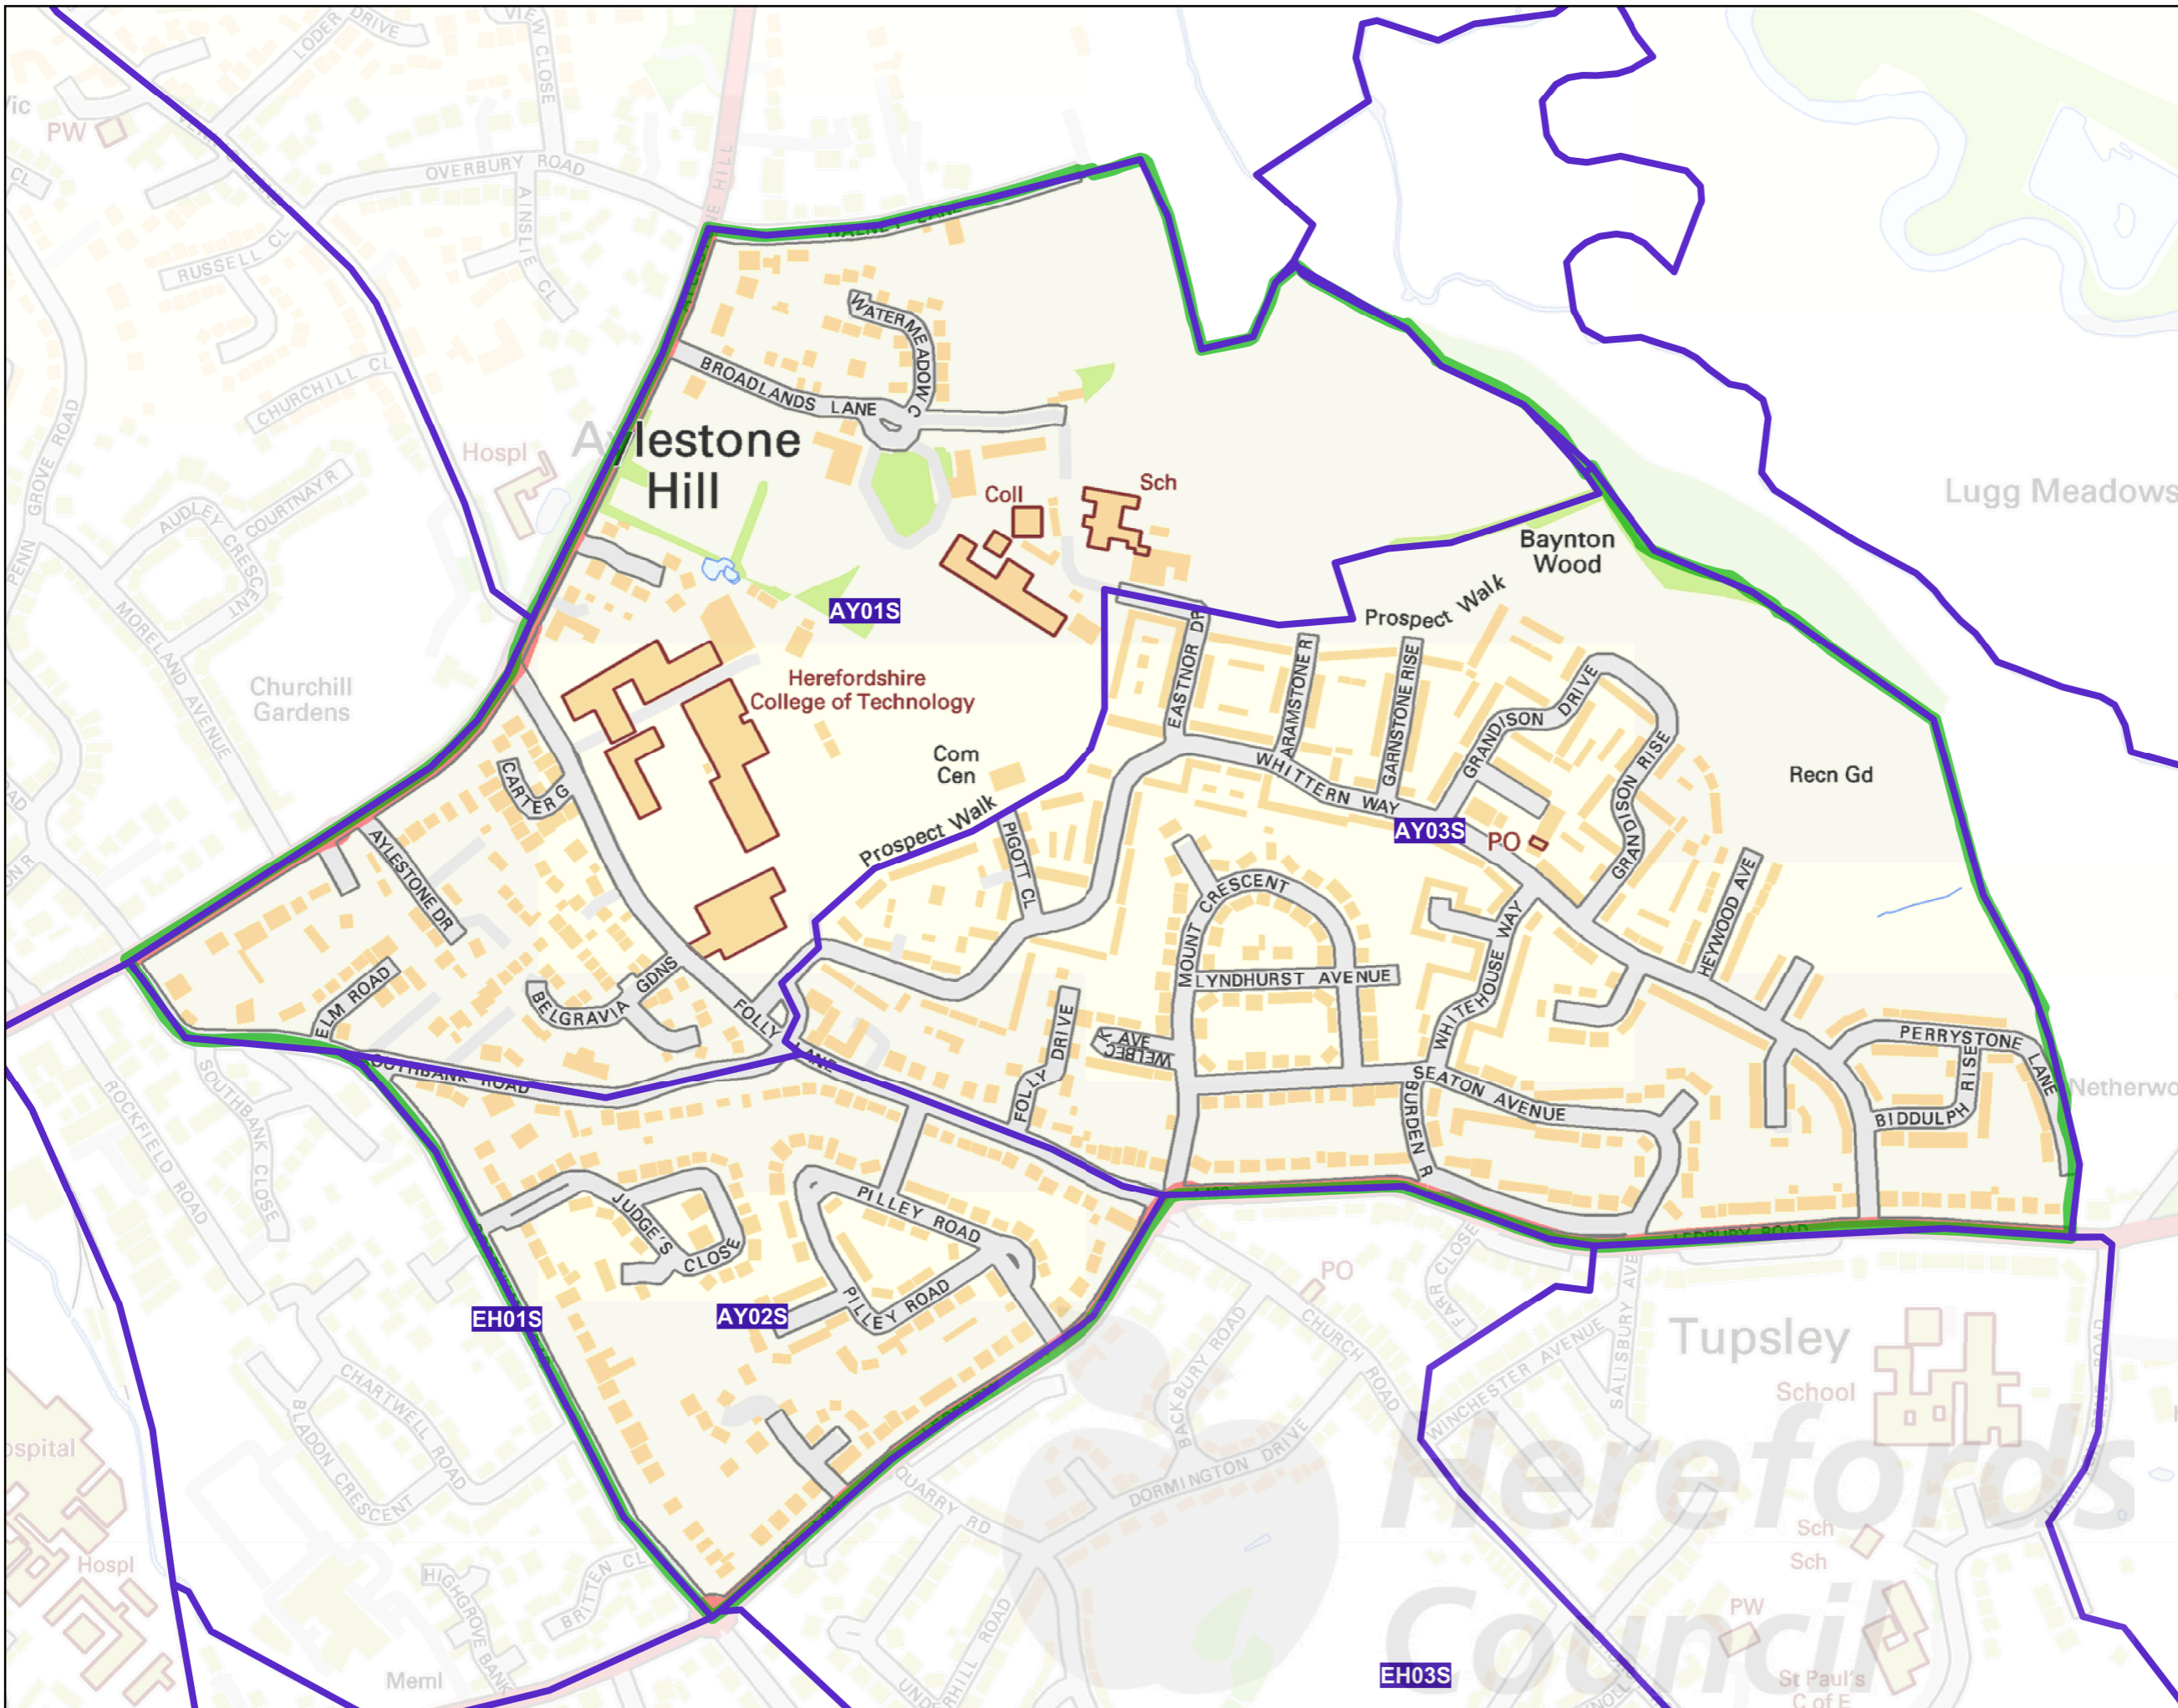

A3 Ward 2015 Map

Wards and
Polling district
boundaries
for 2015

Scale 1: 5090

2015 Ward

Polling district
boundary

Aylestone Hill

gismapping@hoopleltd.co.uk

Created 30/03/2015

Contains Ordnance Survey data
© Crown copyright and
database rights 2015