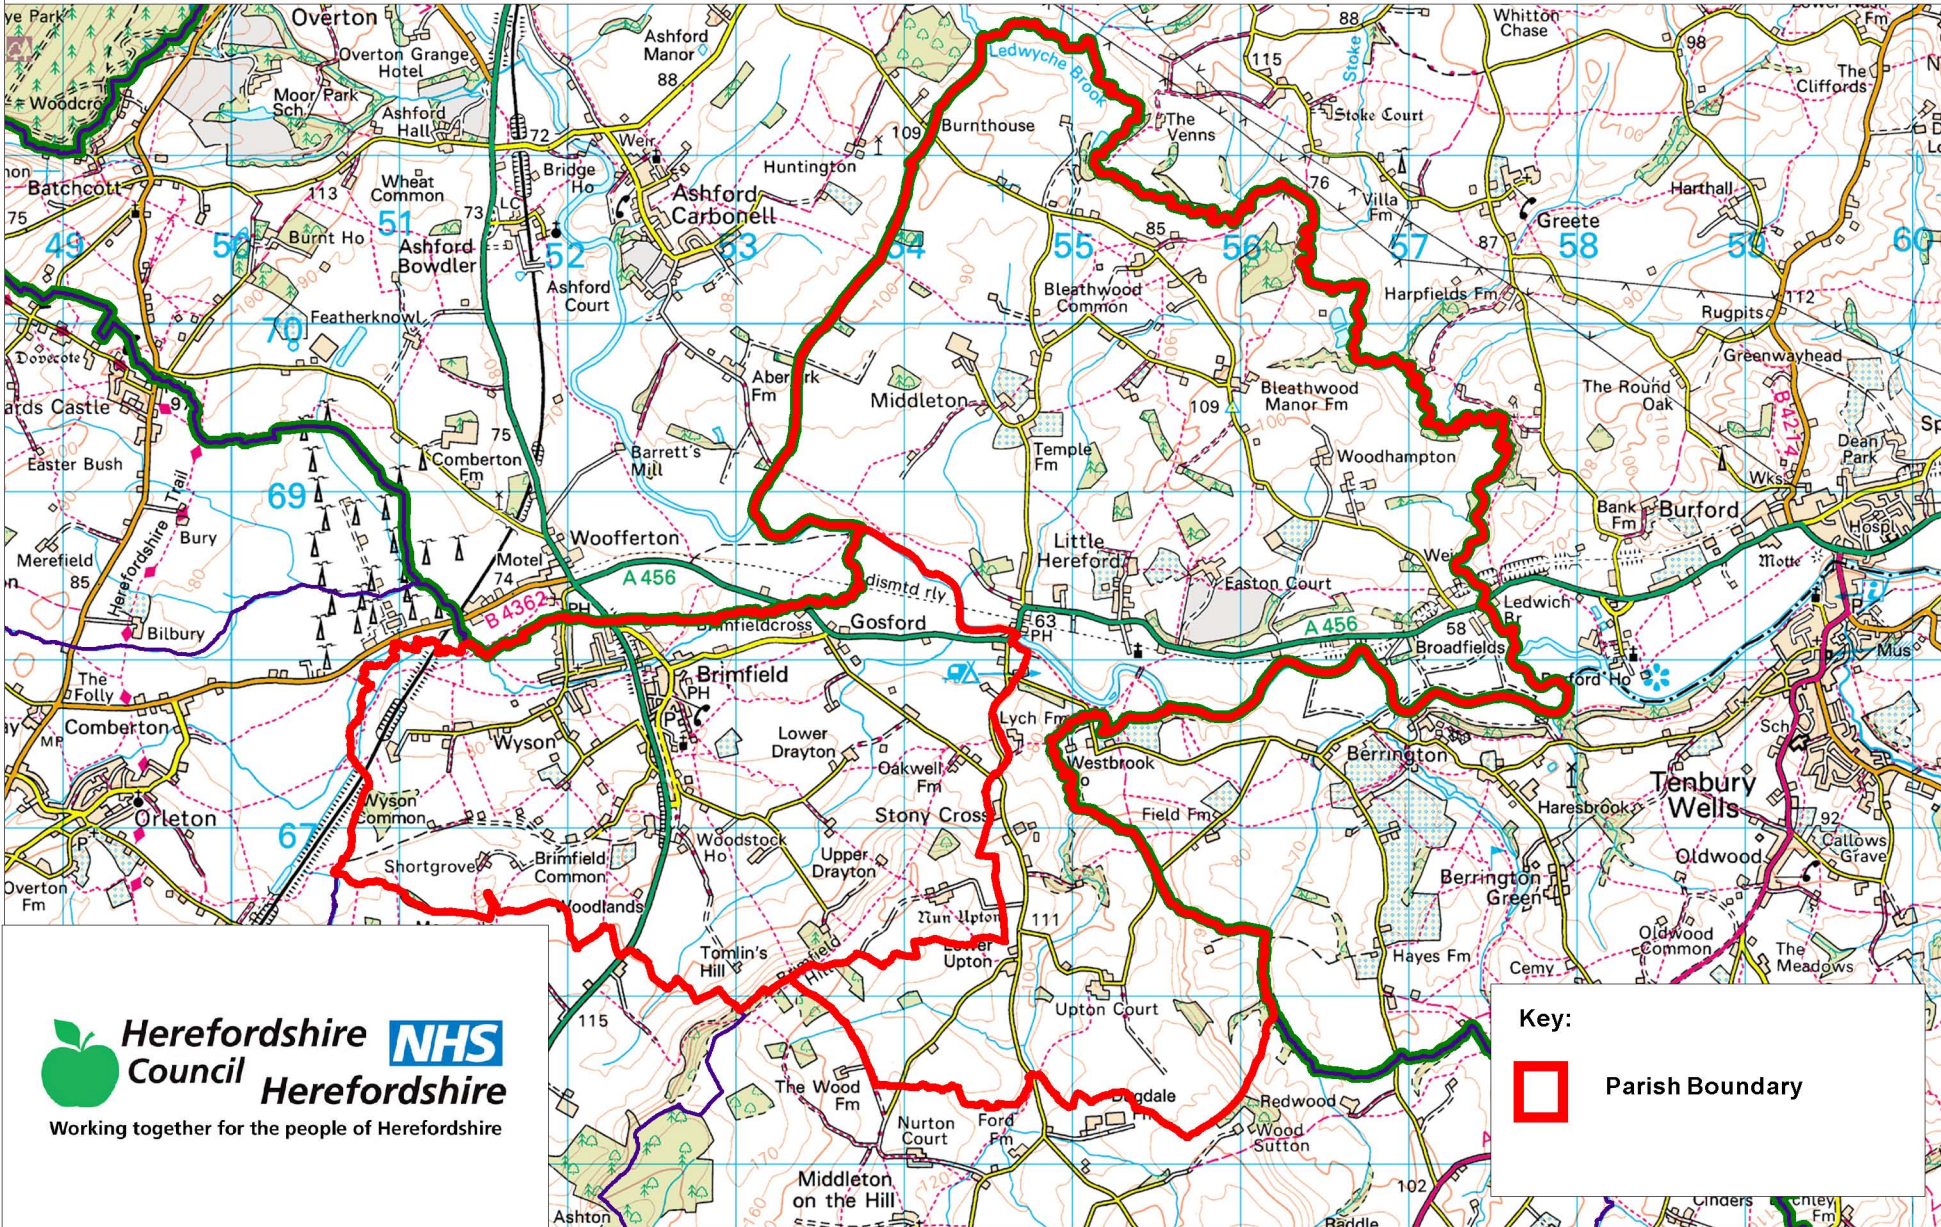

Brimfield & Little Hereford Parish Area

© Crown copyright and database rights [2013] Ordnance Survey 100024168

Scale: 1:45,000

 **Herefordshire Council**  **Herefordshire**
Working together for the people of Herefordshire

Key:

 **Parish Boundary**