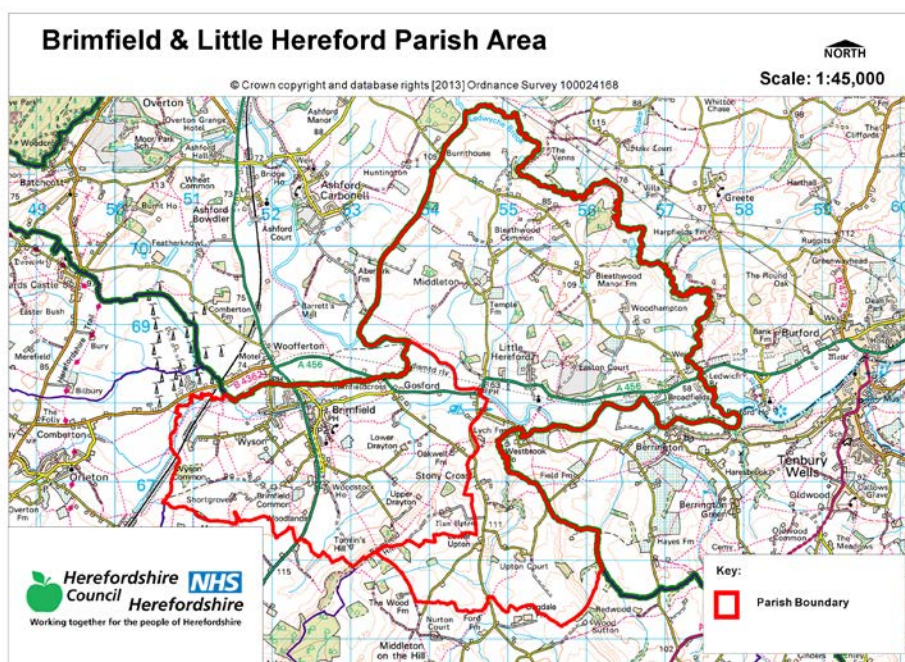

NEIGHBOURHOOD PLANNING NOTICE

The Neighbourhood Planning (General) Regulations 2012

Herefordshire Council has **MADE** under Article 19 of the above Regulations the **Brimfield and Little Hereford Neighbourhood Plan**. This plan now forms part of the Development Plan for Herefordshire.

The Neighbourhood Plan covers the area identified on the map below

RICHARD GABB
PROGRAMME DIRECTOR GROWTH

Date: 01/08/16