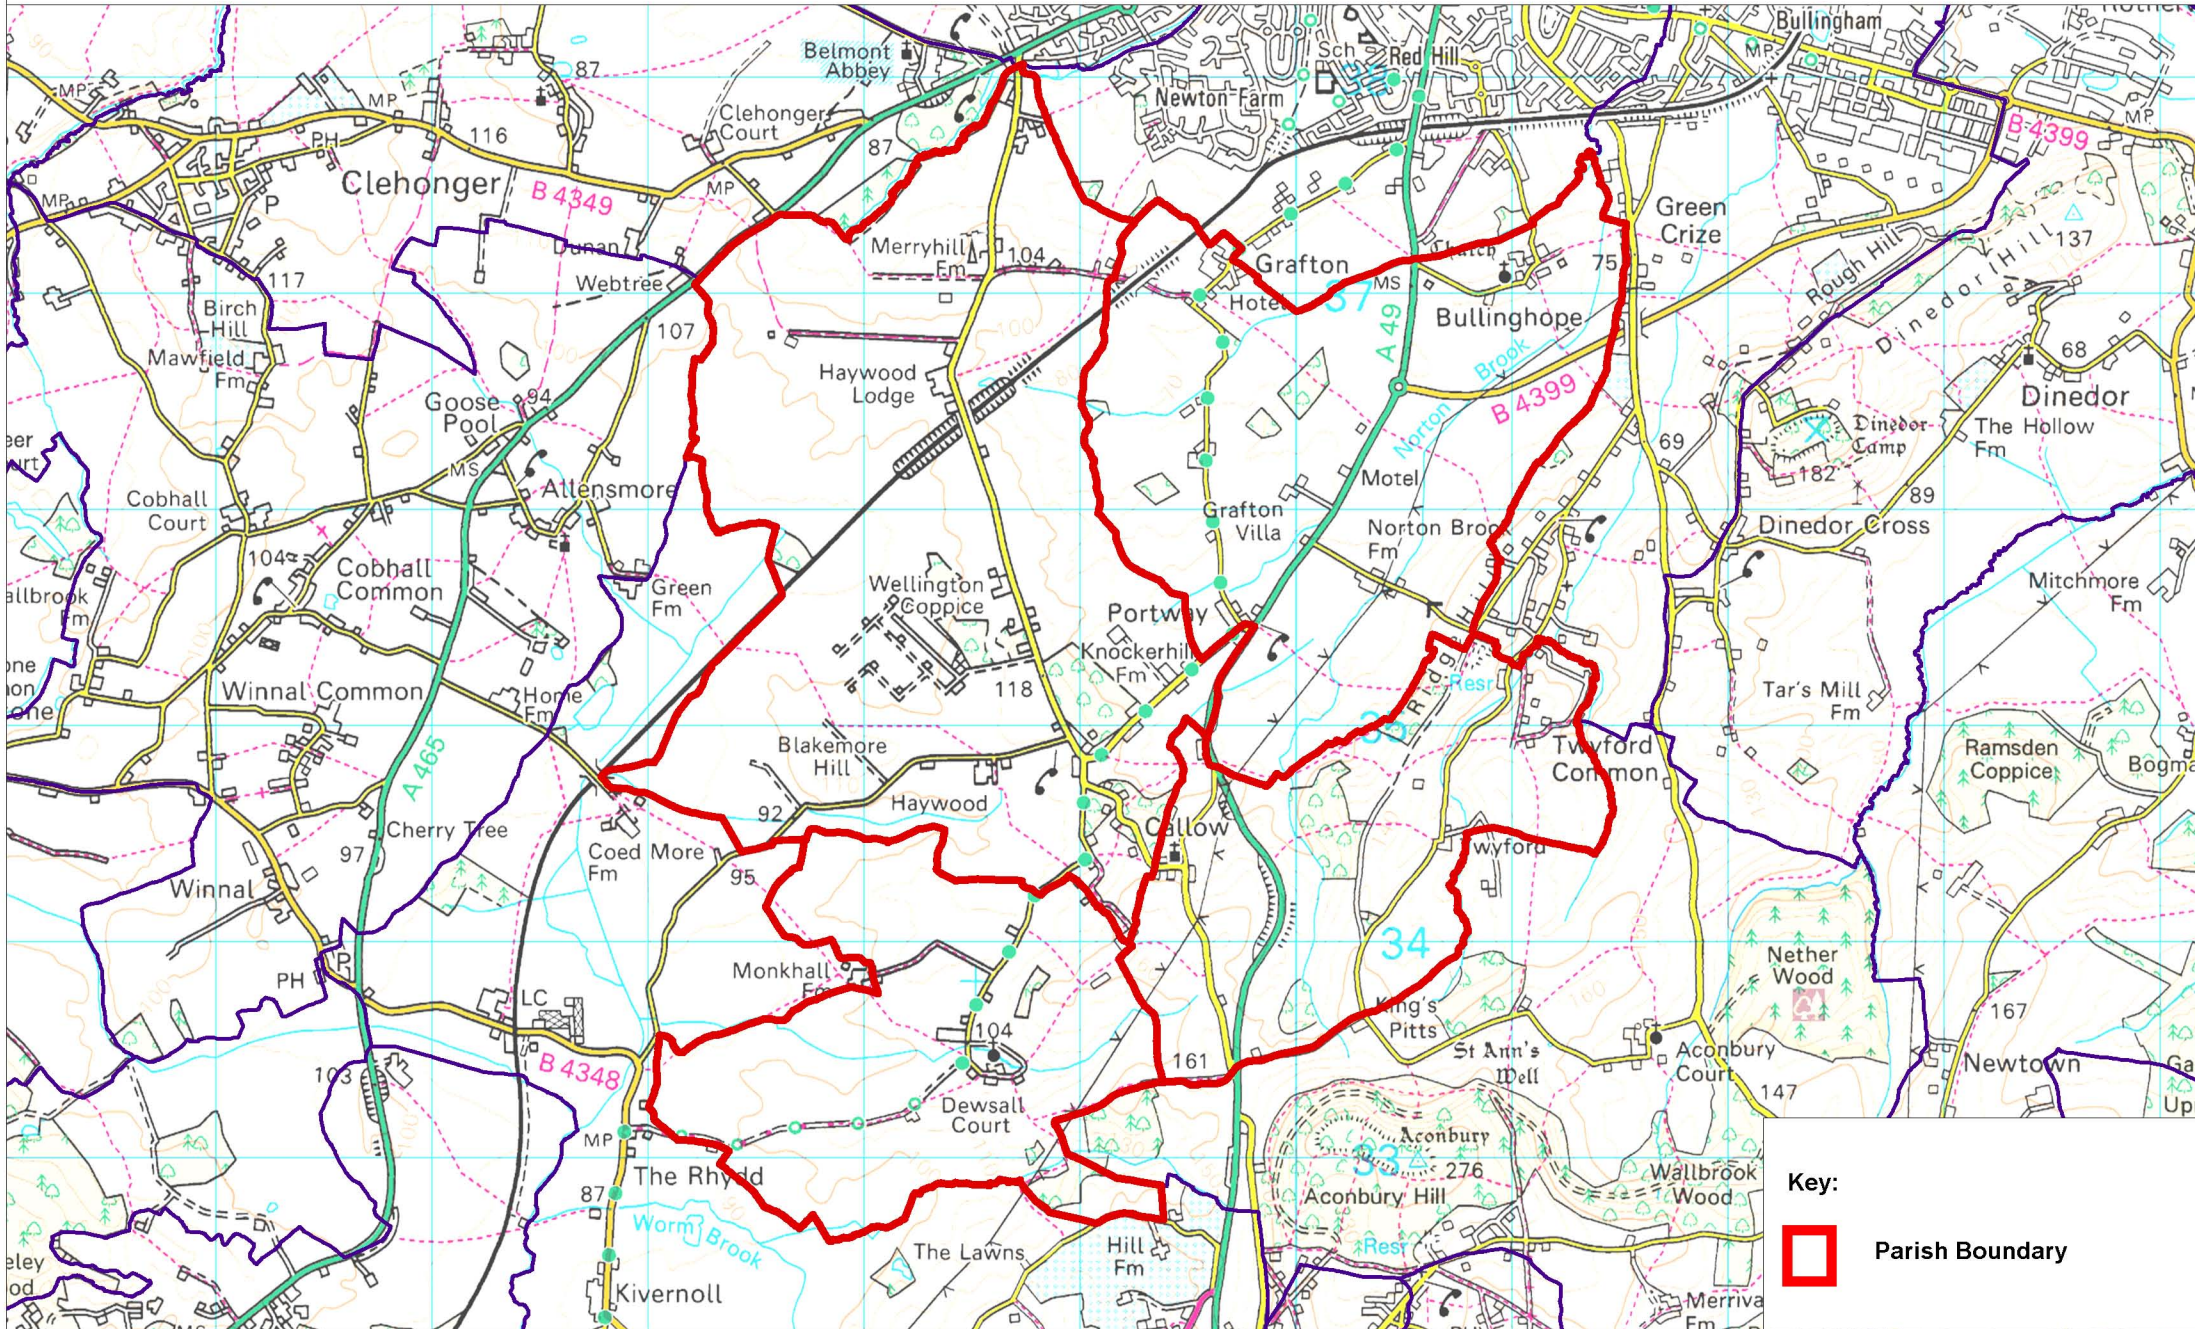

Callow & Haywood Group Parish Area

Herefordshire Council

© Crown copyright and database rights [2013] Ordnance Survey 100024168

Scale: 1:35,000

Key:

Parish Boundary